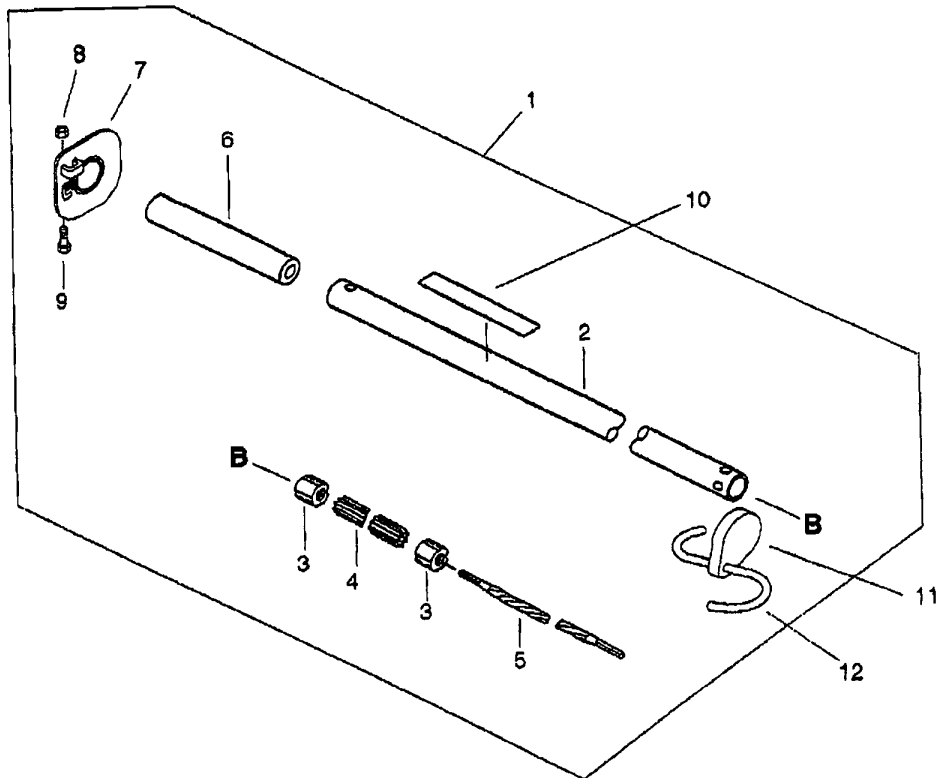

# **PARTS CATALOGUE**

**HCAA-2400A**

**HCAA-2401A**

**HCAA-2403A**

**HCAA-2404A**

**CE**

**HCAA-2401A 3 Main Pipe**

KEY	LV	PART NUMBER	Q'TY	DESCRIPTION	REMARKS
1		C050-000860	1	PIPE, MAIN	
2	+	C500-000180	1	PIPE, MAIN	
3	+	610246-44730	2	STOPPER	
4	+	C507-000100	1	LINER, FLEXIBLE	
5	+	C506-000071	1	SHAFT, FLEXIBLE	
6	+	C403-000100	1	GRIP, HANDLE	
7	+	C440-000020	1	GUARD, HAND	
8	+	900500-00005	1	NUT 5	
9	+	900142-05020	1	BOLT, 5*20 (WW, SW)	
10		890617-12361	1	LABEL, CAUTION	
11		C525-000010	1	CAP, MAIN PIPE	
12		C649-000120	1	HOOK	