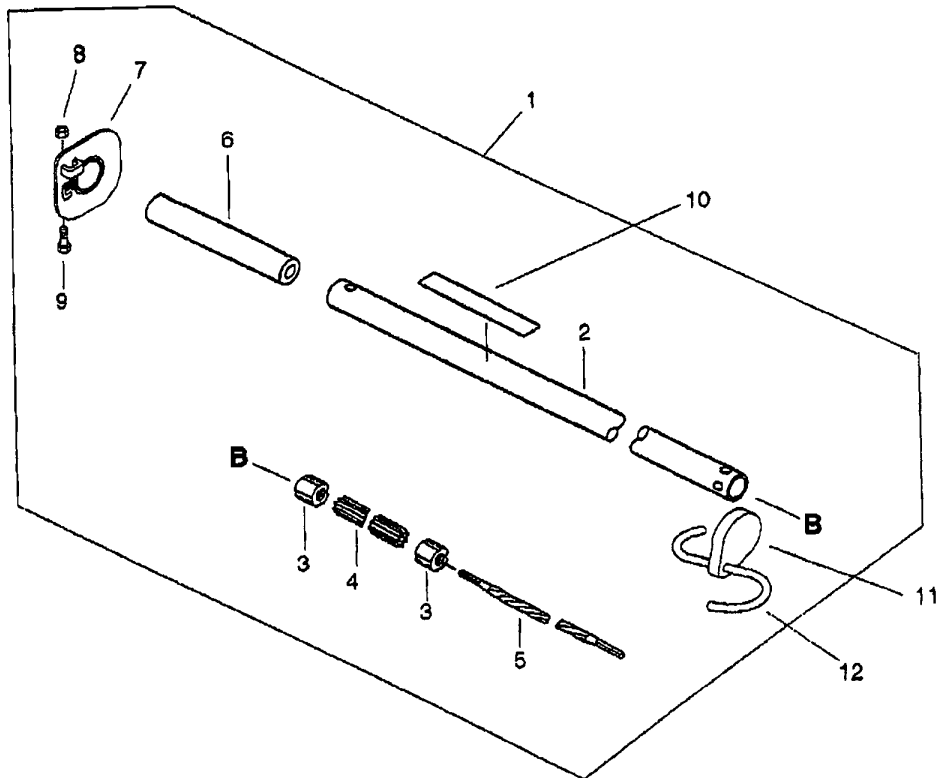

ATTEN JEAN .

PARTS LIST ATTACHED .

NOTE WE DO NOT HAVE STOCK OF EITHER
C050 000 860 MAIN PIPE OR C506 000 071
FLEXIBLE SHAFT.

MIKE 05-06-08

PARTS CATALOGUE

HCAA-2400A
HCAA-2401A
HCAA-2403A
HCAA-2404A

CE

HCAA-2401A 3 Main Pipe

KEY	LV	PART NUMBER	Q'TY	DESCRIPTION	REMARKS
1		C050-000860	1	PIPE, MAIN	
2	+	C500-000180	1	PIPE, MAIN	
3	+	610246-44730	2	STOPPER	
4	+	C507-000100	1	LINER, FLEXIBLE	
5	+	C506-000071	1	SHAFT, FLEXIBLE	
6	+	C403-000100	1	GRIP, HANDLE	
7	+	C440-000020	1	GUARD, HAND	
8	+	900500-00005	1	NUT 5	
9	+	900142-05020	1	BOLT, 5*20 (WW, SW)	
10		890617-12361	1	LABEL, CAUTION	
11		C525-000010	1	CAP, MAIN PIPE	
12		C649-000120	1	HOOK	