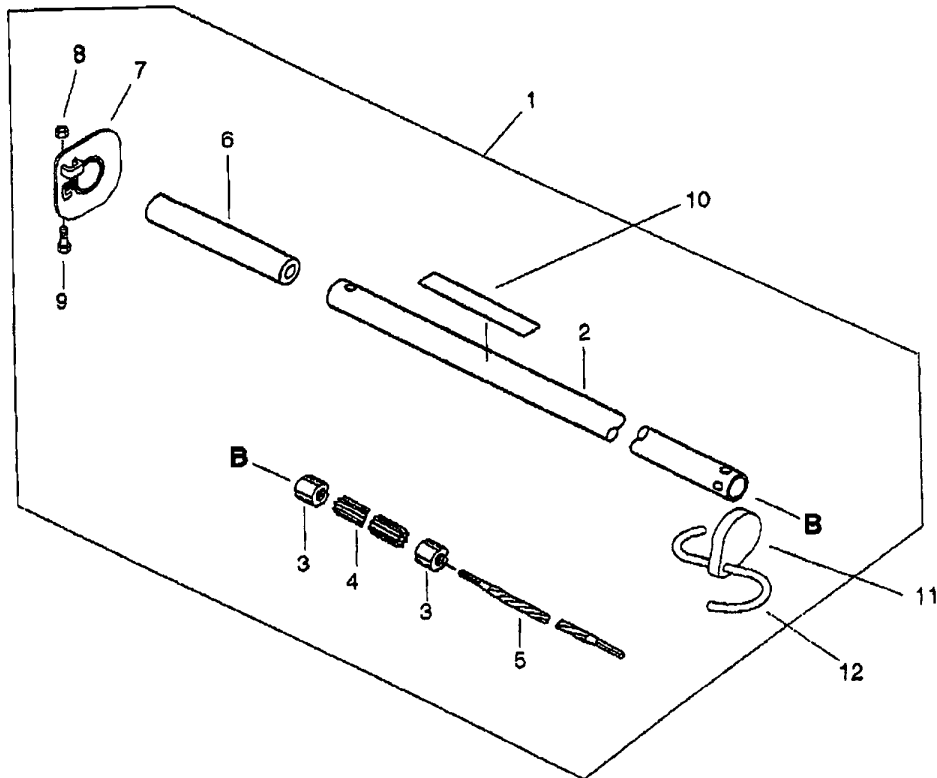

ATTEN JEAN .

PARTS LIST ATTACHED .

NOTE WE DO NOT HAVE STOCK OF EITHER
COSO 000 860 MAIN PIPE OR C506 000 071
FLEXIBLE SHAFT.

MIKE 05-06-08

PARTS CATALOGUE

HCAA-2400A
HCAA-2401A
HCAA-2403A
HCAA-2404A

CE

HCAA-2401A 3 Main Pipe

KEY	LV	PART NUMBER	Q'TY	DESCRIPTION	REMARKS
1		C050-000860	1	PIPE, MAIN	
2	+	C500-000180	1	PIPE, MAIN	
3	+	610246-44730	2	STOPPER	
4	+	C507-000100	1	LINER, FLEXIBLE	
5	+	C506-000071	1	SHAFT, FLEXIBLE	
6	+	C403-000100	1	GRIP, HANDLE	
7	+	C440-000020	1	GUARD, HAND	
8	+	900500-00005	1	NUT 5	
9	+	900142-05020	1	BOLT, 5*20 (WW, SW)	
10		890617-12361	1	LABEL, CAUTION	
11		C525-000010	1	CAP, MAIN PIPE	
12		C649-000120	1	HOOK	