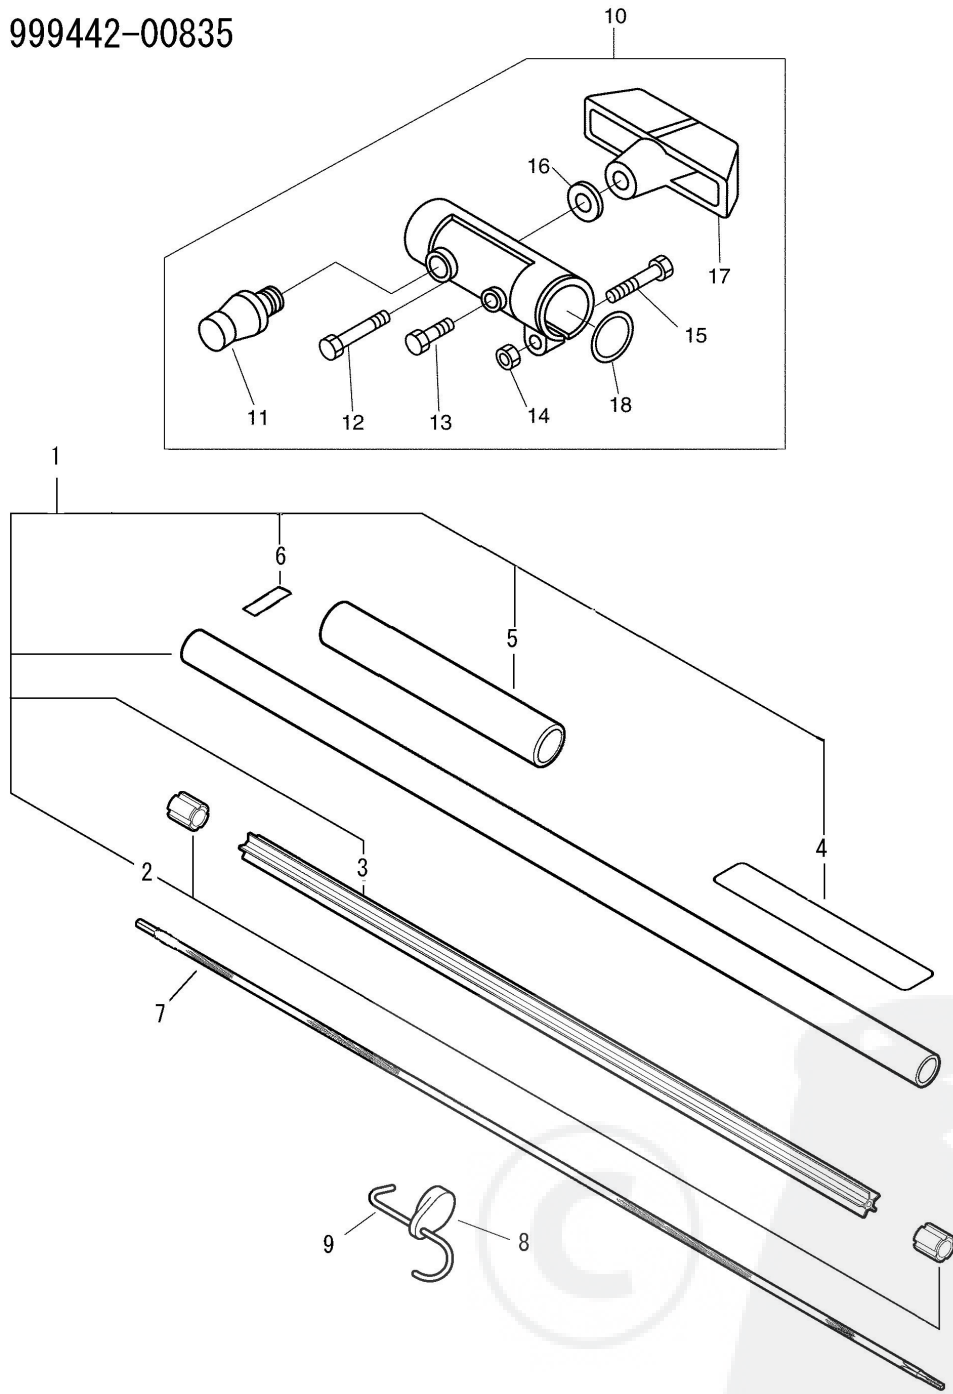

PAS 3'EXT(999442-00835), 00000000-00000000, EXTENTION  
P014-001010-10Id, 2010/08/31

999442-00835

PAS 3'EXT(999442-00835), 00000000-00000000, EXTENTION  
P014-001010-10ld, 2010/08/31

Key	Lv	Part no.	Part description	Quantity	Note1	Note2
1		C050-000810	PIPE, MAIN	1		
2	+	610246-44730	STOPPER	2		
3	+	C507-000170	LINER, FLEXIBLE	1		
4	+	X505-002400	LABEL, CAUTION	1		
5	+	351012-54330	GRIP	1		
6	+	890152-04930	LABEL, CAUTION	1		
7		C506-000110	SHAFT, FLEXIBLE	1		
8		C525-000010	CAP, MAIN PIPE	1		
9		C649-000120	HOOK	1		
10		C510-000180	COUPLING, MAIN PIPE	1		
12	+	91085-06040	BOLT	1		
13	+	V805-000130	BOLT, TORX 5	1		
14	+	900514-00006	NUT 6	1		
15	+	V806-000020	BOLT, TORX 6	1		
16	+	V304-000040	WASHER, CIRCULAR 6	1		
17	+	V299-000160	KNOB, FASTENER	1		
18	+	V312-000010	WASHER, CIRCULAR 18	1		