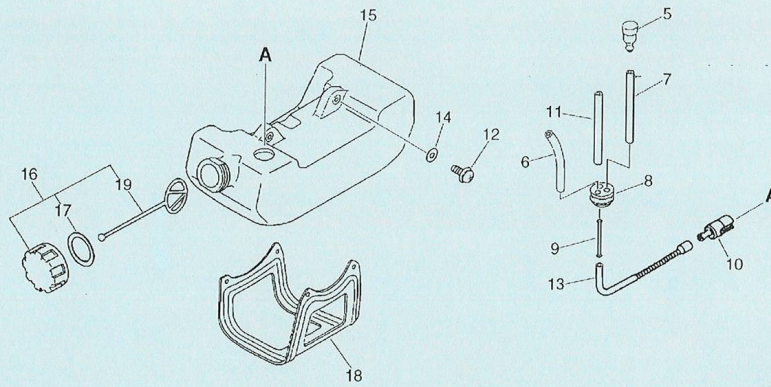

PAS-2400(6digits)(35)(36)
Fuel Tank

PAS-2400(6digits)(35)(36)
Fuel Tank

Key	Lv	Part no.	Part description	Quantity
5		131300-56430	VALVE, CHECK	1
5		A356-000030	VALVE,CHECK	1
6		132010-56330	PIPE 3*6*90	1
7		131312-39130	PIPE	1
7		V471-001200	PIPE	1
8		132115-46730	GROMMET, FUEL	1
8		V137-000030	GROMMET,FUEL	1
9		132011-03360	CONNECTOR, FUEL PIPE	1
10		131205-07320	STRAINER, FUEL	1
11		131312-39130	PIPE	1
11		V471-001200	PIPE	1
12		900238-05016	SCREW 5*16	2
13		132012-12360	PIPE, FUEL	1
14		900603-00005	WASHER 5	2
15		131005-46830	TANK, FUEL	1
15		131005-46831	TANK, FUEL	1
16		131004-08960	CAP ASSY, FUEL	1
17	+	131016-55830	GASKET, FUEL CAP	1
19	+	131051-52430	CONNECTOR, CAP	1
18		305110-42030	STAND (BL)	1