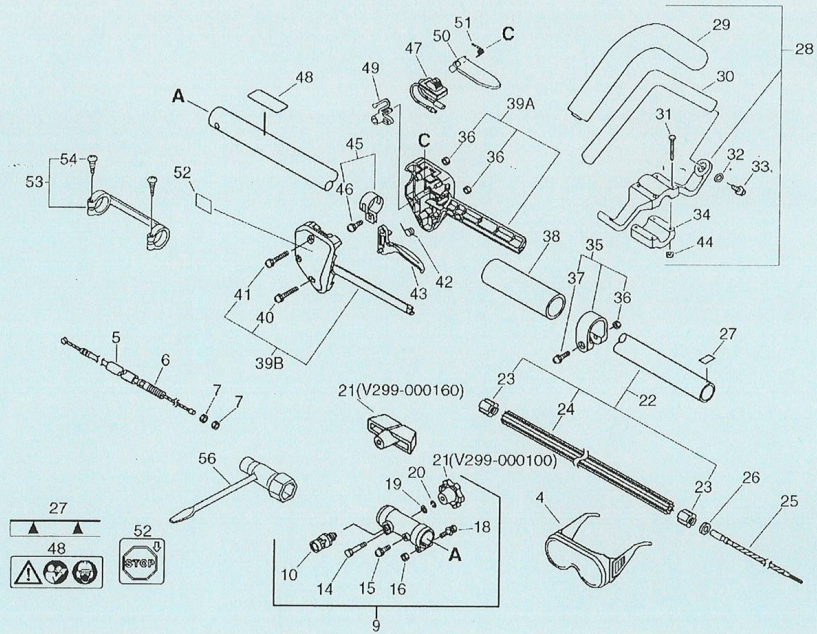

PAS-2400(6digits)(35)(36)
Handle, Tool(Sr/Nr 36012047 and before)

PAS-2400(6digits)(35)(36)
Handle, Tool(Sr/Nr 36012047 and before)

Key	Lv	Part no.	Part description	Quantity
4		899580-68730	SAFETY GLASSES	1
4		X690-000030	GOGGLE	1
4		P021-002861	GOGGLES	1
5		178127-50330	TUBE	1
6		178001-56730	CABLE, THROTTLE	1
7		900502-00006	NUT 6 (3N)	2
9		610601-56731	BRACKET ASSEMBLY	1
9		610601-56732	BRACKET ASSEMBLY	1
9		P021-006510	BRACKET ASY	1
10	+	178302-56630	LATCH ASSY	1
14	+	900100-05035	BOLT 5*35	1
14	+	900162-05040	BOLT, H.S. 5*40	1
14	+	91085-06040	BOLT	1
15	+	900242-05012	SCREW 5*12	1
15	+	900105-06010	BOLT, H.S. 6*10	1
16	+	900500-00005	NUT 5	1
16	+	900514-00006	NUT 6	1
18	+	900142-05030	BOLT 5*30 (W/W,SW)	1
18	+	900105-06025	BOLT, H.S. 6*25	1
19	+	900600-00005	WASHER 5	1
19	+	V304-000040	WASHER,CIRCULAR 6	1
20	+	900605-00005	WASHER, SPRING 5	1
21	+	352325-27630	KNOB	1
21	+	V299-000100	KNOB,FASTENER	1
21	+	V299-000160	KNOB,FASTENER	1
22		610206-56730	HOUSING ASSY, D.SHFT	1
23	+	610246-44730	STOPPER	2
24	+	610217-56730	LINER, FLEXIBLE	1
25		610013-55630	SHAFT, FLEXIBLE	1
25		C506-000041	SHAFT,FLEXIBLE	1
26		100251-56630	CUSHION	1
27		890152-04930	LABEL, CAUTION	1
28		P021-000020	FRONT HANDLE ASY	1
28		P021-000021	FRONT HANDLE ASY	1
29	+	351216-66230	GRIP, HANDLE	1
30	+	351205-66230	HANDLE, FRONT	1

PAS-2400(6digits)(35)(36)
Handle, Tool(Sr/Nr 36012047 and before)

Key	Lv	Part no.	Part description	Quantity
31	+	900242-05035	SCREW 5*35	4
32	+	900600-00005	WASHER 5	2
33	+	889950-21060	SCREW 5	2
33	+	900253-05020	SCREW 5*20	2
34	+	351225-07130	BRACKET, HANDLE (25)	1
44	+	900500-00005	NUT 5	4
35		610272-52130	BAND	1
36	+	900500-00005	NUT 5	1