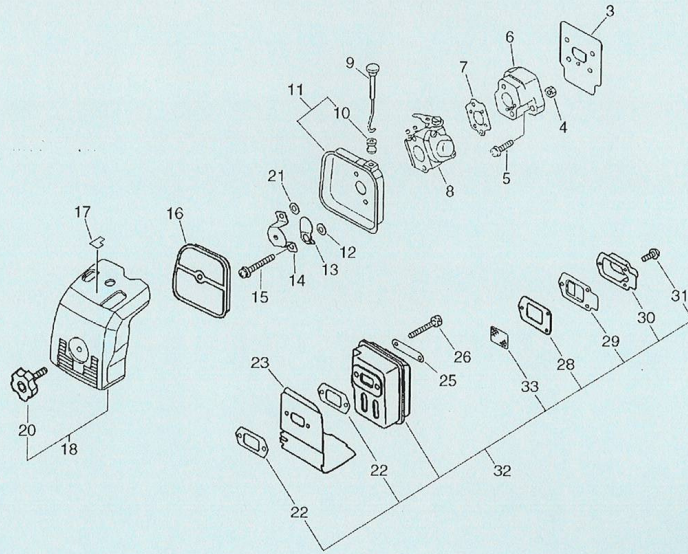

PAS-2400(6digits)(35)(36)
Air Cleaner, Muffler

PAS-2400(6digits)(35)(36)
Air Cleaner, Muffler

Key	Lv	Part no.	Part description	Quantity
3		130010-42032	GASKET,INTAKE	1
4		900500-00005	NUT 5	2
5		900238-05020	SCREW 5*20	2
6		130017-42031	INSULATOR, INTAKE	1
7		130010-05960	GASKET, INTAKE	1
8		123000-52133	CARBURETOR WT-424C	1
9		178510-51730	ROD, CHOKE	1
11		130301-51730	CASE, AIR CLEANER	1
10	+	178810-05230	GROMMET	1
12		178516-00830	SPACER	1
13		178515-05060	SHUTTER, CHOKE	1
14		129011-52130	PLATE	1
14		129011-52131	PLATE	1
15		900242-05057	SCREW 5*57	2
16		130310-51830	FILTER, AIR	1
17		890121-47530	LABEL, CHOKE	1
18		130302-52130	COVER ASSY, AIR CLN.	1
18		130302-52131	COVER ASY, A CLEANER	1
20	+	130406-52130	KNOB, FASTENER	1
20	+	130406-52131	KNOB, FASTENER	1
21		900600-00005	WASHER 5	1
23		145631-42030	COVER, MUFFLER	1
23		A320-000250	COVER,MUFFLER	1
23		A320-000251	COVER,MUFFLER	1
25		145642-04930	WASHER	1
26		900105-05055	BOLT, H.S. 5*55	2
32		145802-21560	MUFFLER ASSY	1
32		P021-008940	MUFFLER ASY	1
22	+	145510-42031	GASKET, MUFFLER	2
22	+	145510-42032	GASKET, MUFFLER	2
22	+	V104-000160	GASKET,EXHAUST	2
28	+	145866-42031	GASKET, MUFFLER LID	1
29	+	145876-42030	LID, MUFFLER (B)	1
30	+	145818-52130	GUIDE, EXHAUST	1
31	+	900242-04010	SCREW 4*10	3
33	+	145862-40630	SCREEN, MUFFLER	3