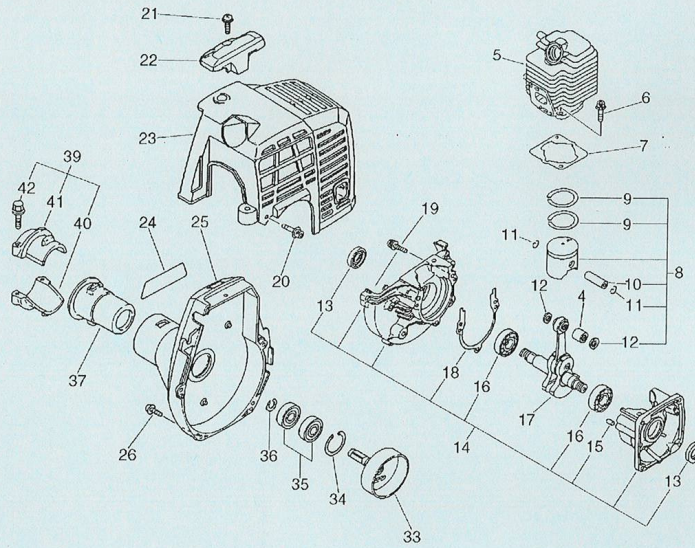

PAS-2400(6digits)(35)(36)  
Cylinder, Crankcase, Piston, Fan Cover

PAS-2400(6digits)(35)(36)  
Cylinder, Crankcase, Piston, Fan Cover

Key	Lv	Part no.	Part description	Quantity
40	+	610923-55230	HOLDER	1
41	+	610922-27432	HOLDER	1
42	+	900142-05025	BOLT 5*25 (W/W,SW)	2

PAS-2400(6digits)(35)(36)  
Starter, Magneto, Clutch

PAS-2400(6digits)(35)(36)  
 Starter, Magneto, Clutch

Key	Lv	Part no.	Part description	Quantity
6		175000-56830	CLUTCH ASSY	1
7		156801-44731	FLYWHEEL	1
8		900162-04022	BOLT, H.S. 4*22	2
9		156626-52630	COIL, IGNITION	1
10		159012-03433	CAP, SPARK PLUG	1
11		159011-03432	COIL, SPARK PLUG	1
12		159010-10230	PLUG, SPARK (BPMR-7A	1
13		156112-40630	GROMMET	1
15		162010-52830	LEAD, GROUND	1
20		177202-44330	PAWL ASSY, STARTER	1
20		177202-44331	PAWL ASM., STARTER	1
23	+	177234-42030	SPRING, RETURN	1
24	+	177218-44330	PAWL, STARTER	1
26		177200-42033	STARTER ASSY	1
27	+	177236-44330	SCREW	1
29	+	177215-44430	DRUM, STARTER	1
30	+	177226-10120	ROPE, STARTER	1
31	+	177227-42030	GUIDE, ROPE	1
32	+	177228-06530	GRIP, STARTER	1
33	+	177220-42030	SPRING, REWIND	1
35		900163-04016	BOLT HSH	2
36		890118-49130	LABEL, ECHO	1

PAS-2400(6digits)(35)(36)  
Handle, Tool(Sr/Nr 36012047 and before)

Key	Lv	Part no.	Part description	Quantity
31	+	900242-05035	SCREW 5*35	4
32	+	900600-00005	WASHER 5	2
33	+	889950-21060	SCREW 5	2
33	+	900253-05020	SCREW 5*20	2
34	+	351225-07130	BRACKET, HANDLE (25)	1
44	+	900500-00005	NUT 5	4
35		610272-52130	BAND	1
36	+	900500-00005	NUT 5	1