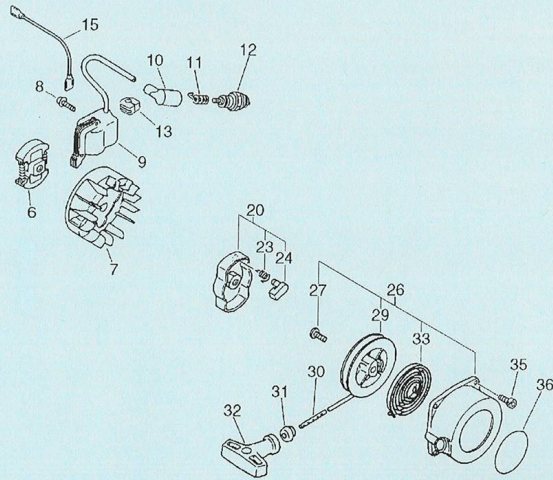

PAS-2400(6digits)(35)(36)  
Cylinder, Crankcase, Piston, Fan Cover

PAS-2400(6digits)(35)(36)  
Cylinder, Crankcase, Piston, Fan Cover

Key	Lv	Part no.	Part description	Quantity
40	+	610923-55230	HOLDER	1
41	+	610922-27432	HOLDER	1
42	+	900142-05025	BOLT 5*25 (W/W,SW)	2

PAS-2400(6digits)(35)(36)  
Starter, Magneto, Clutch

PAS-2400(6digits)(35)(36)  
 Starter, Magneto, Clutch

Key	Lv	Part no.	Part description	Quantity
6		175000-56830	CLUTCH ASSY	1
7		156801-44731	FLYWHEEL	1
8		900162-04022	BOLT, H.S. 4*22	2
9		156626-52630	COIL, IGNITION	1
10		159012-03433	CAP, SPARK PLUG	1
11		159011-03432	COIL, SPARK PLUG	1
12		159010-10230	PLUG, SPARK (BPMR-7A	1
13		156112-40630	GROMMET	1
15		162010-52830	LEAD, GROUND	1
20		177202-44330	PAWL ASSY, STARTER	1
20		177202-44331	PAWL ASM., STARTER	1
23	+	177234-42030	SPRING, RETURN	1
24	+	177218-44330	PAWL, STARTER	1
26		177200-42033	STARTER ASSY	1
27	+	177236-44330	SCREW	1
29	+	177215-44430	DRUM, STARTER	1
30	+	177226-10120	ROPE, STARTER	1
31	+	177227-42030	GUIDE, ROPE	1
32	+	177228-06530	GRIP, STARTER	1
33	+	177220-42030	SPRING, REWIND	1
35		900163-04016	BOLT HSH	2
36		890118-49130	LABEL, ECHO	1