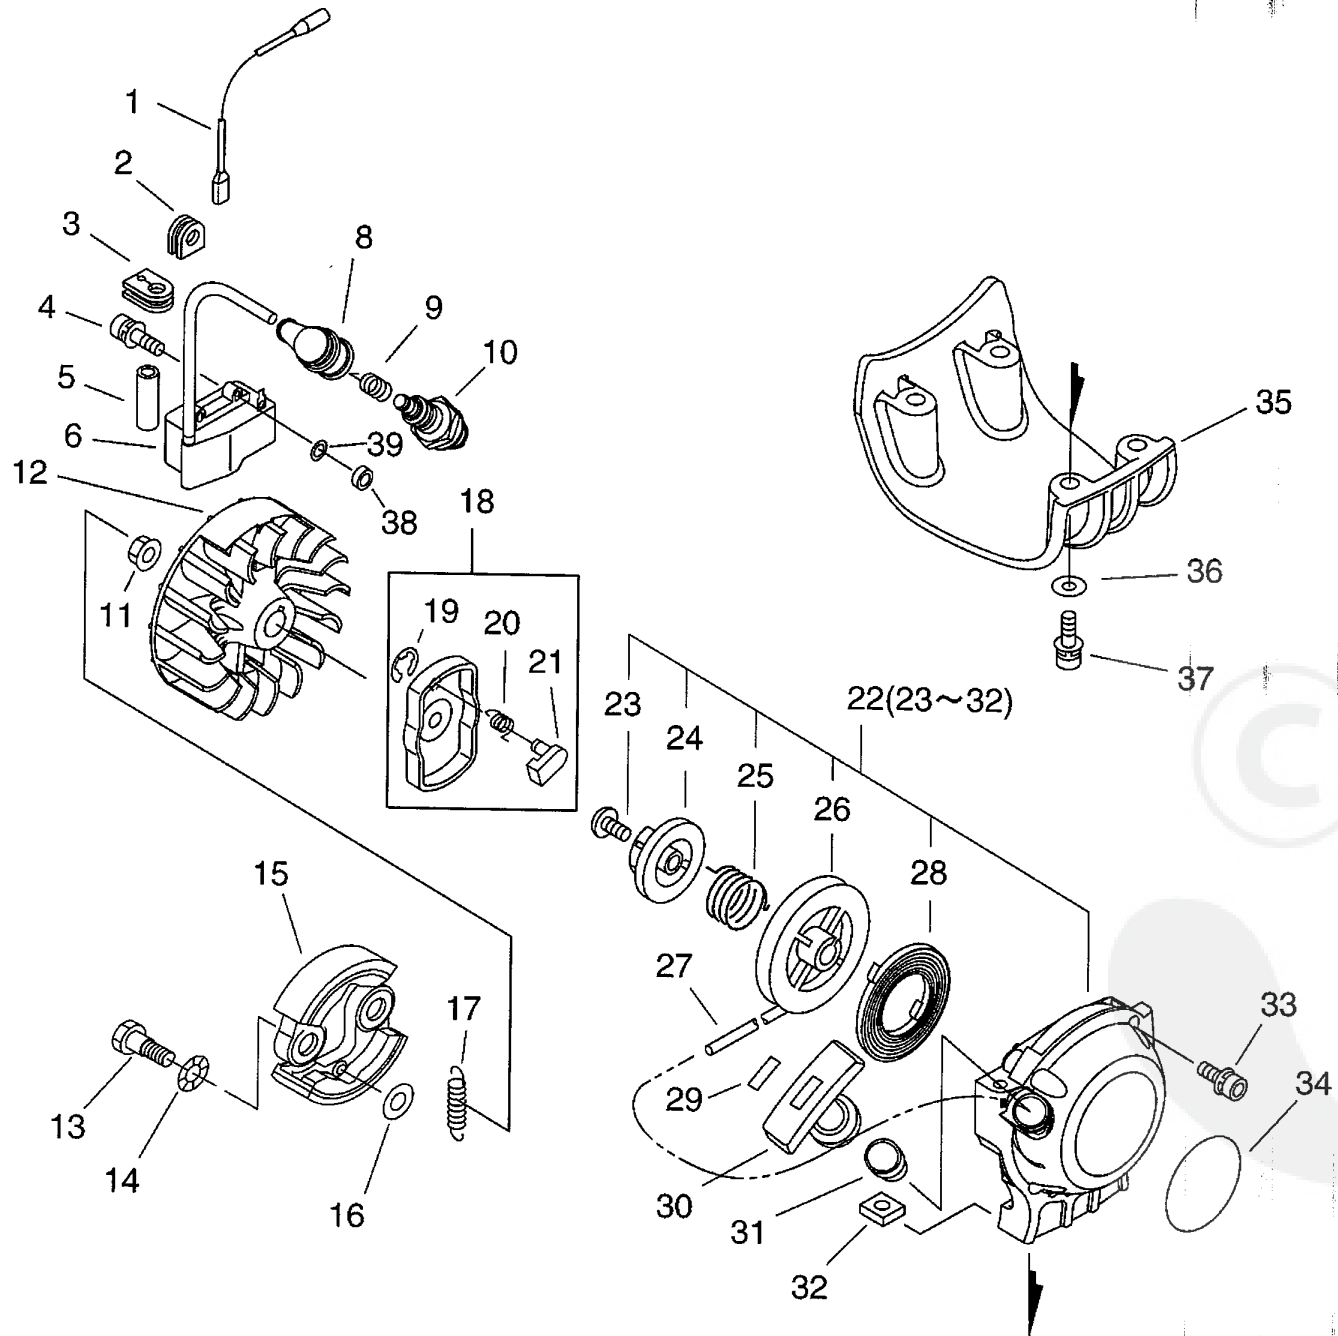

# Parts List

Group:Pro Attachment Series Model: PAS-265ES(37) Section:Cylinder, Crankcase, Piston, Fan Cover( 1)

Key	Lv	Part Number	Q'ty	Description	Remarks	Note
1		900256-05016	1	SCREW, TAPPING		
2		A162-000100	1	GUARD, TOP		
3		X505-002310	1	LABEL, CAUTION		
4		A160-000780	1	COVER, CYLINDER		
5		X547-000880	1	LABEL, ECHO		
6		91141-05012	1	BOLT		
7		A162-000080	1	GUARD, TOP		
8		900106-05014	1	BOLT, H.S. 5*14		
9		900106-05008	2	BOLT, H.S. 5* 8		
10		A160-000691	1	COVER, CYLINDER		
11		A130-000761	1	CYLINDER		
12		900162-05025	4	BOLT, H.S. 5*25		
13		V100-000210	1	GASKET, CYL		
14		P021-009771	1	PISTON KIT		
15	+	A101-000170	1	RING, PISTON		
16	+	100015-03931	2	CIRCLIP, PISTON PIN		
17	+	100013-35430	1	PIN, PISTON		
18	+	100014-53630	2	SPACER, PISTON PIN		
19	+	100012-16131	1	BEARING, NEEDLE		
20		A011-000434	1	CRANKSHAFT, ASY		
21		P021-010801	1	CRANKCASE KIT		
22	+	100212-42031	1	OILSEAL		
23	+	100215-03930	2	PIN, DOWEL		
24	+	94035-36201	2	BEARING BALL		
25	+	100242-42030	1	GASKET, CRANKCASE		
26	+	900162-05028	3	BOLT, H.S. 5*28		
27	+	V505-000050	1	SEAL, OIL 12		
28		156635-43130	1	LEAD, GROUND		

# Parts List

Group:Pro Attachment Series Model: PAS-265ES(37) Section:Cylinder, Crankcase, Piston, Fan Cover( 1)

Key	Lv	Part Number	Q'ty	Description	Remarks	Note
29		A127-000160	1	COVER,DUST		
30		159116-21231	1	CLAMP		
31		900162-05016	1	BOLT, H.S. 5*16		
32		P021-009790	1	COVER ASY, FAN		
33	+	A556-000390	1	DRUM, CLUTCH		
34	+	900702-00028	1	CIRCLIP 28		
35	+	900807-06001	2	BEARING, BALL 6001		
36	+	900701-00012	1	CIRCLIP 12		
37	+	V622-000020	2	PIN,STRAIGHT 4		
38		900163-04016	4	BOLT HSH		
39		V491-000180	1	CLIP		
40		P021-009380	1	FIXTURE,MAIN PIPE		
41	+	V420-001081	1	CUSHION		
42		900162-05025	2	BOLT, H.S. 5*25		
43		900105-05012	1	BOLT, H.S. 5*12		
44		100142-12330	1	KEY, WOODRUFF		