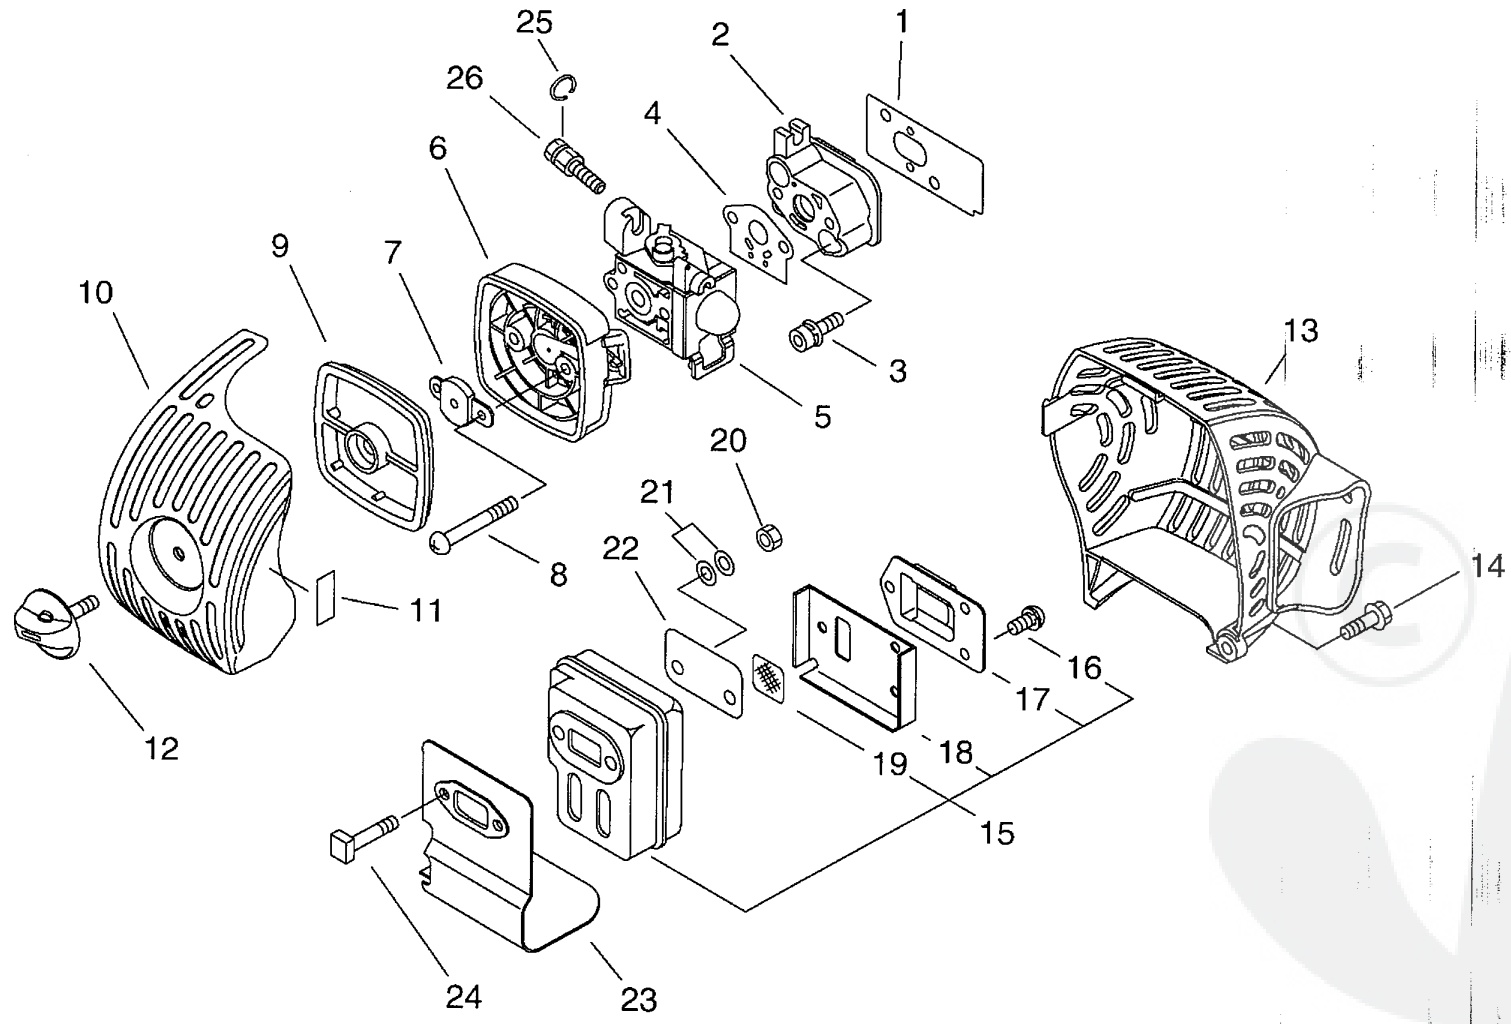

# P a r t s L i s t

Group: Pro Attachment Series Model: PAS-265ES(37) Section: Starter, Magneto( 2)

Key	Lv	Part Number	Q'ty	Description	Remarks	Note
1		162010-04561	1	LEAD, GROUND		
2		156110-04920	1	BUSHING		
3		V135-000030	1	GROMMET, HT CORD		
4		V202-000130	2	BOLT, 4		
5		V475-003380	1	TUBE		
6		A411-000250	1	COIL, IGNITION		
8		A427-000012	1	CAP, SPARK PLUG	Sus. by A427-000013	
9		A426-000010	1	TERMINAL, SPARKPLUG		
10		A425-000000	1	SPARKPLUG		
11		900515-00008	1	NUT, FLANGE 8		
12		A409-000310	1	ROTOR, MAGNETO		
13		175046-56030	2	SHAFT, CLUTCH		
14		175049-56030	2	WASHER		
15		A553-000010	2	ARM, CLUTCH		
16		175048-05530	2	WASHER (I)		
17		V451-000400	1	SPRING, TENSION		
18		A052-000180	1	PULLEY, ASM STARTER		
19	+	P022-002100	2	E-RING		
20	+	P022-006510	2	SPRING, RETURN		
21	+	P022-006850	2	PAWL, STARTER		
22		A051-000940	1	STARTER, RECOIL ASY		
23	+	177236-61830	1	SCREW		
24	+	P022-008280	1	PLATE, CAM		
25	+	P022-008270	1	SPRING, DAMPER		
26	+	P022-006830	1	DRUM		
27	+	P022-008260	1	ROPE		
28	+	177220-42030	1	SPRING, REWIND		
29	+	177246-11120	1	CLIP, STARTER ROPE		

# Parts List

Date:24/11/20

Page: 2

Group:Pro Attachment Series Model:PAS-265ES(37) Section:Starter, Magneto( 2)

Key	Lv	Part Number	Q'ty	Description	Remarks	Note
30	+	177228-27030	1	GRIP, STARTER		
31	+	177227-42030	1	GUIDE, ROPE		
32	+	900565-00005	1	NUT		
33		900163-04016	4	BOLT HSH		
34		X502-000330	1	LABEL, ECHO		
35		A175-000030	1	STAND		
36		900603-00005	4	WASHER 5		
37		900162-05025	4	BOLT, H.S. 5*25		
38		V322-000031	2	WASHER, CIRCULAR 4		
39		900603-00004	2	WASHER 4		