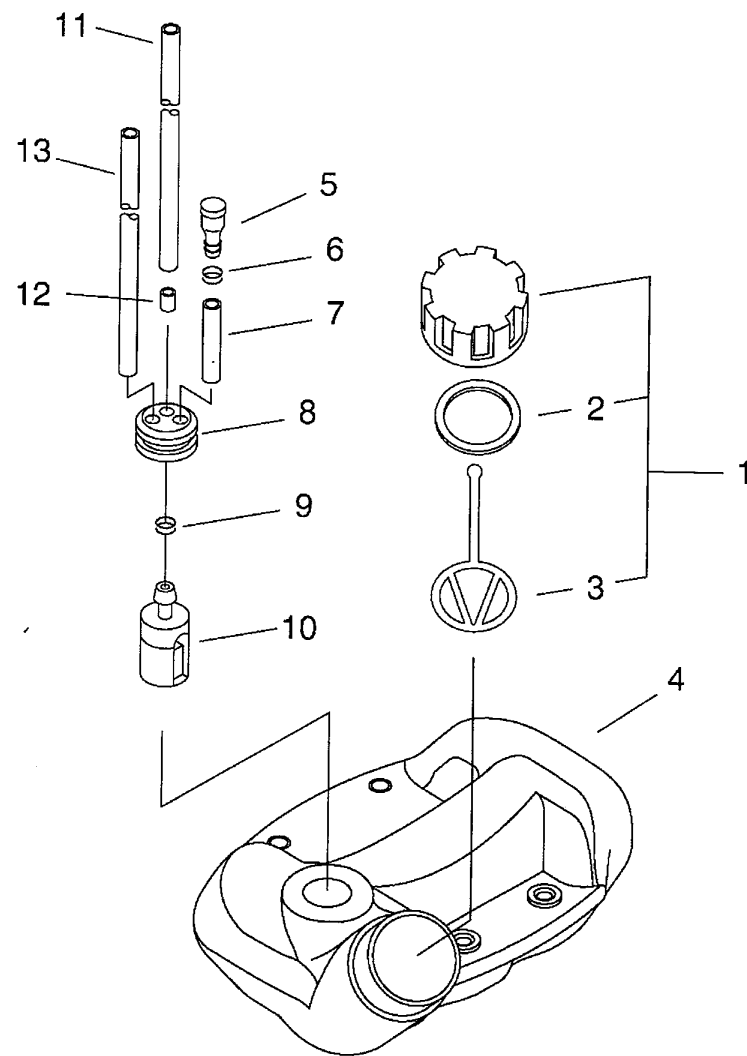

Parts List

Group:Pro Attachment Series Model: PAS-265ES(37) Section:Fuel Tank(4)

Key	Lv	Part Number	Q'ty	Description	Remarks	Note
1		131004-55530	1	CAP ASSY, FUEL TANK		
2	+	131016-55830	1	GASKET, FUEL CAP		
3	+	131051-56030	1	CLIP, FUEL CAP		
4		A350-000600	1	TANK, FUEL		
5		A356-000030	1	VALVE,CHECK		
6		132013-26630	1	CLIP		
7		V471-001180	1	PIPE		
8		132115-55930	1	GROMMET, FUEL		
9		132013-09820	1	CLIP		
10		A369-000000	1	STRAINER, FUEL		
11		V470-000580	1	PIPE		
12		132001-15030	1	VALVE, CHECK		
13		132010-40830	1	PIPE 3* 6* 75