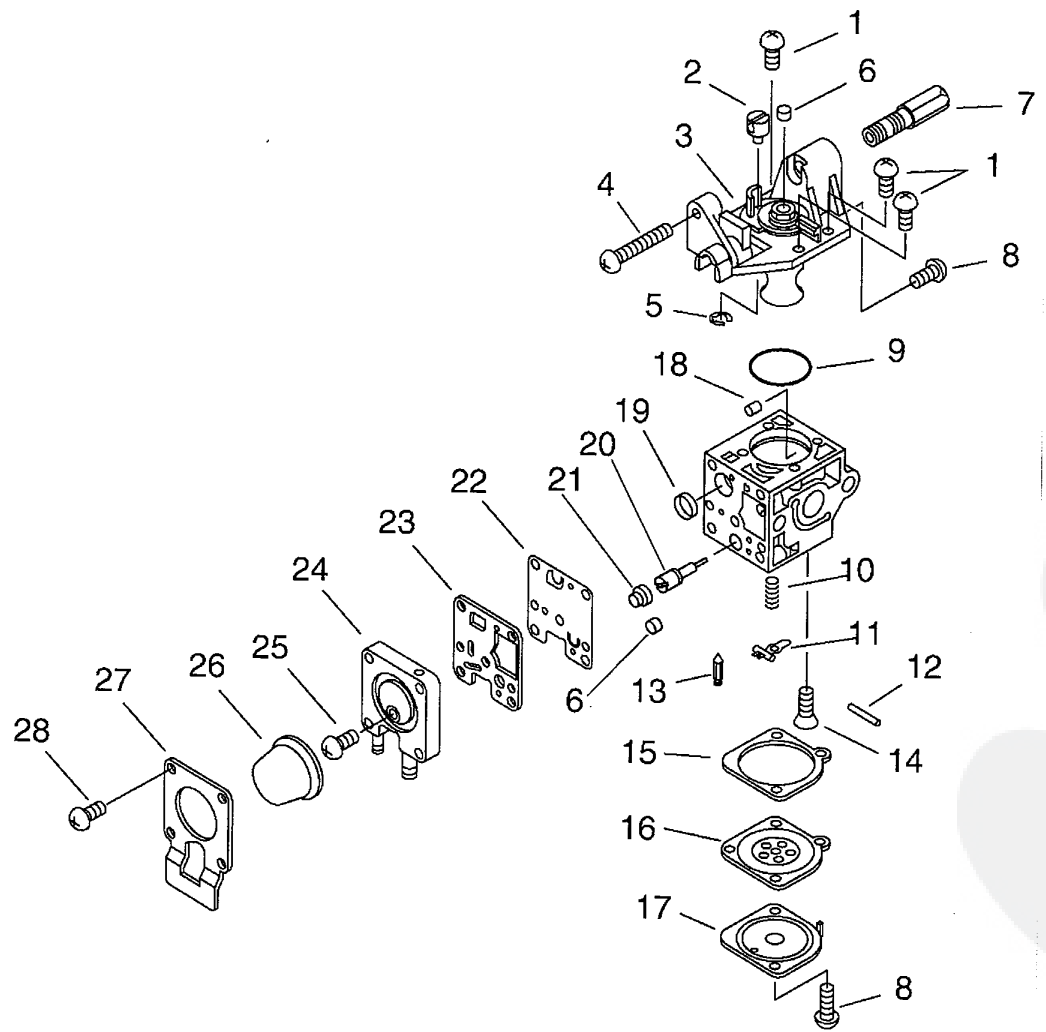

# Parts List

Group:Pro Attachment Series Model: PAS-265ES(37) Section:Handle( 5)

Key	Lv	Part Number	Q'ty	Description	Remarks	Note
1		P021-008322	1	FRONT HANDLE ASY		
2	+	900242-05040	2	SCREW 5*40		
3	+	C423-000190	1	FIXTURE, HANDLE		
4		890617-07660	1	LABEL, CAUTION		
5		351213-52130	1	GRIP		
6		C050-000750	1	PIPE, MAIN		
7	+	610246-44730	2	STOPPER		
8	+	610217-56730	1	LINER, FLEXIBLE		
9		890152-04930	1	LABEL, CAUTION		
10		C506-000042	1	SHAFT, FLEXIBLE		
11		178003-52130	1	BRACKET SET, THROTTLE		
12	+	900500-00005	2	NUT 5		
35	+	890157-39130	1	LABEL, SWITCH		
13	+	900242-05035	1	SCREW 5*35		
14	+	900242-05025	1	SCREW 5*25		
15		301200-29430	1	BAND ASSY		
16	+	900242-05014	1	SCREW 5*14		
17		178010-52130	1	CONTROL, THROTTLE		
18		178043-42230	1	SPRING, THR. RETURN		
19		178012-52730	1	LOCKOUT, THROTTLE		
20		610272-52130	1	BAND		
12	+	900500-00005	1	NUT 5		
21	+	900242-05028	1	SCREW 5*28		
22		C646-000060	1	RING, HARNESS		
23		P021-004350	1	BRACKET ASY	Sus. by P021-004351	
24	+	178302-56630	1	LATCH ASSY		
25	+	91085-06040	1	BOLT		
26	+	900105-06010	1	BOLT, H.S. 6*10		

# P a r t s L i s t

Group:Pro Attachment Series Model:PAS-265ES(37) Section:Handle( 5)

Key	Lv	Part Number	Q'ty	Description	Remarks	Note
27	+	900514-00006	1	NUT 6		
28	+	900105-06025	1	BOLT, H.S. 6*25		
29	+	V304-000040	1	WASHER, CIRCULAR 6		
30	+	V299-000160	1	KNOB, FASTENER		
31		178013-52630	1	SPRING, THR. LOCK		
32		178090-52632	1	LOCKOUT, T. CONTROL		
33		610281-54130	1	COLLER		
34	+	900253-04025	2	SCREW 4*25		
36		900100-05012	1	BOLT 5*12		
37		V043-000150	1	CABLE ASY, CONTROL	Sus. by V043-000151	
38		V312-000010	1	WASHER, CIRCULAR 18		
39		P021-002861	1	GOGGLES	Sus. by X690-000050	
40		895410-39131	1	WRENCH, W/S-DRIVER		
41		C405-000170	1	BRACKET, HANDLE		