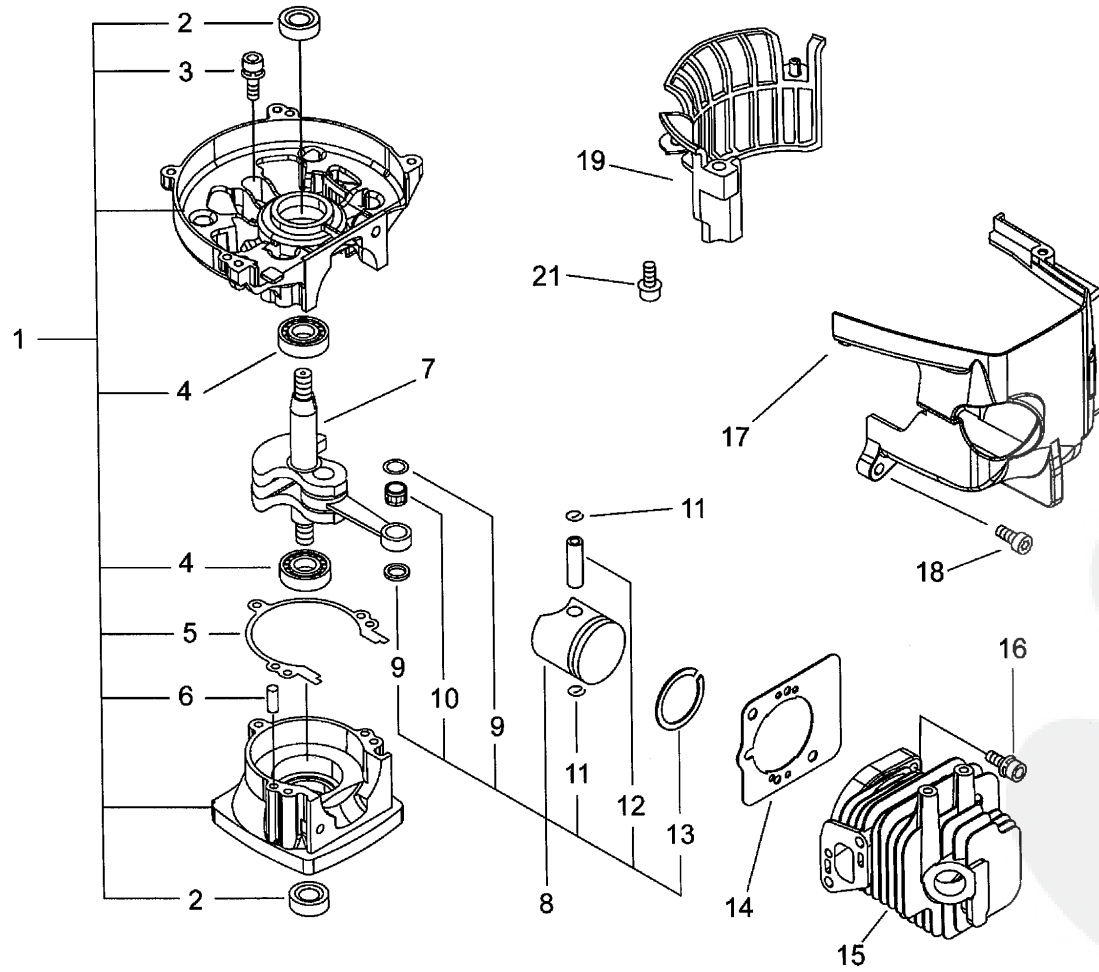

Group:Hedge Trimmers Model:HC-331ES(36) Section:Crankcase, Cylinder, Piston(1)