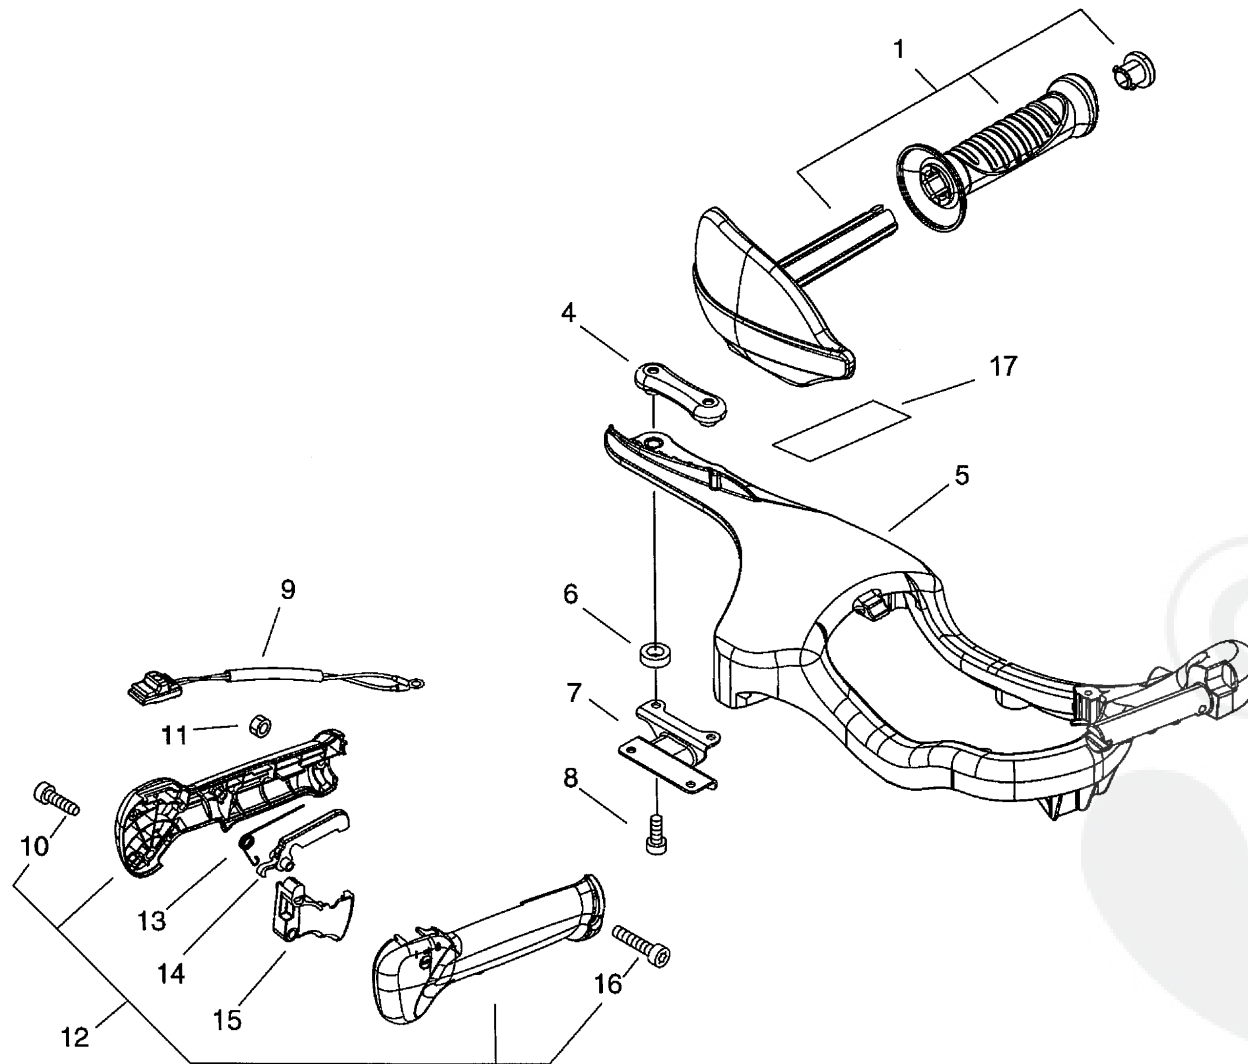

Group:Hedge Trimmers Model:HC-331ES(36) Section:Handle(5)