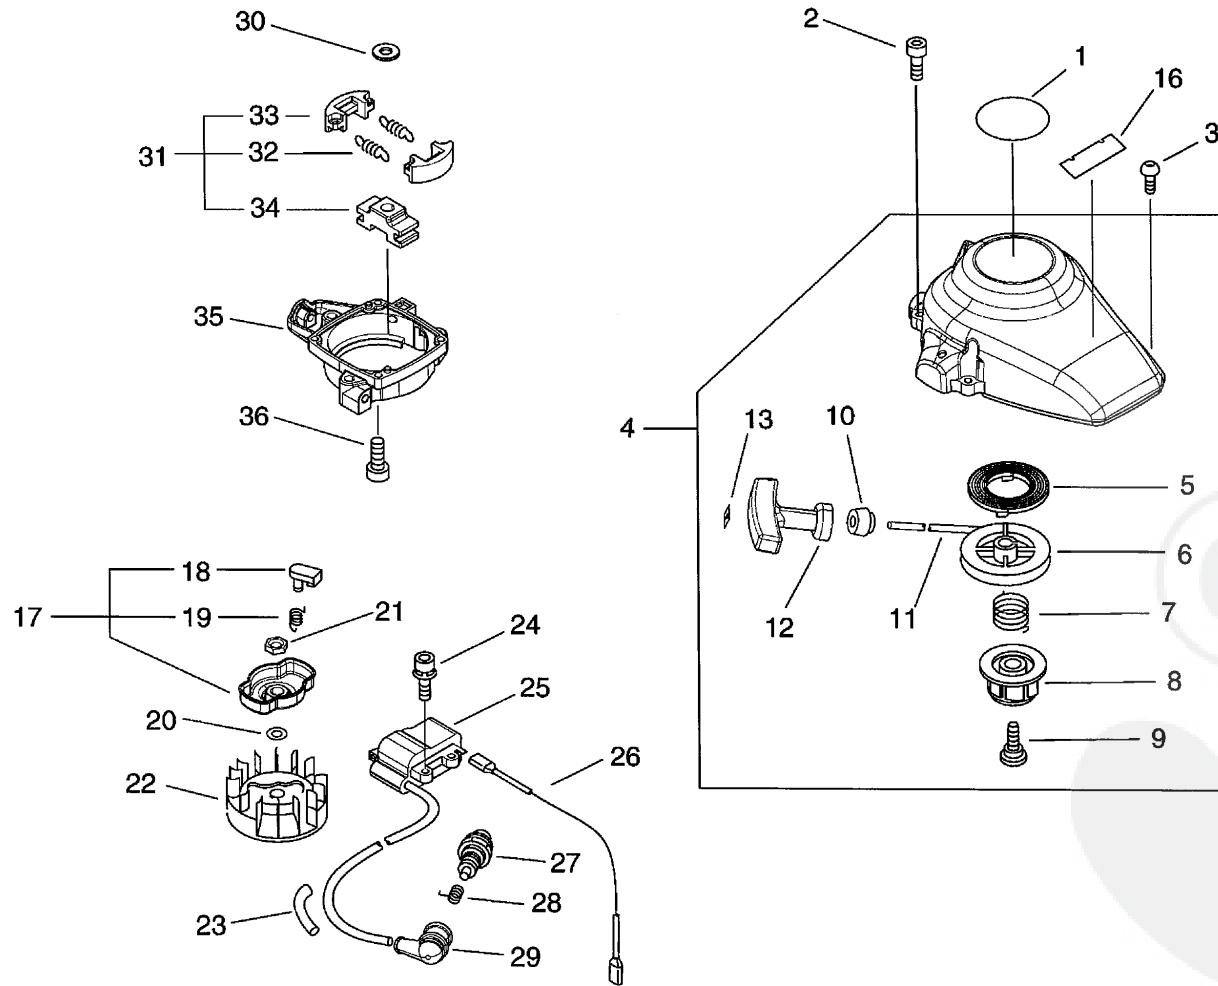

Group:Hedge Trimmers Model:HC-331ES(36) Section:Air Cleaner, Carburetor, Muffler(2)

Parts List

Date:20-6-2011 Page: 1

Group:Hedge Trimmers Model:HC-331ES(36) Section:Air Cleaner, Carburetor, Muffler(2)

Key	Lv	Part Number	Q'ty	Description	Remarks	Note
1		X502-000330	1	LABEL, ECHO		
2		V804-000060	4	BOLT, TORX 4		
3		V804-000000	1	BOLT, TORX 4		
4		A051-001110	1	STARTER, RECOIL ASY		
5	+	177220-42030	1	SPRING, REWIND		
6	+	P022-006830	1	DRUM		
7	+	V452-000150	1	SPRING, TORSION		
8	+	A507-000030	1	CATCHER, PAWL		
9	+	177236-61830	1	SCREW		
10	+	177227-42030	1	GUIDE, ROPE		
11	+	P022-008260	1	ROPE		
12	+	177228-27030	1	GRIP, STARTER		
13	+	177246-11120	1	CLIP, STARTER ROPE		
16		X503-009030	1	LABEL, MODEL		
17		A052-000210	1	PULLEY, ASM STARTER		
18	+	P022-020030	2	PAWL, STARTER		
19	+	P022-007980	2	SPRING, RETURN		
20		900600-00008	1	WASHER 8		
21		900512-00008	1	NUT 3N 8 (L-H)		
22		A409-000160	1	ROTOR, MAGNETO		
23		V475-001610	1	TUBE		
24		V804-000070	2	BOLT, TORX 4		
25		A411-000130	1	COIL, IGNITION		
26		V485-000870	1	LEAD		
27		A425-000000	1	SPARKPLUG		
28		A426-000010	1	TERMINAL, SPARKPLUG		
29		A427-000013	1	CAP, SPARK PLUG		
30		610350-12360	1	WASHER