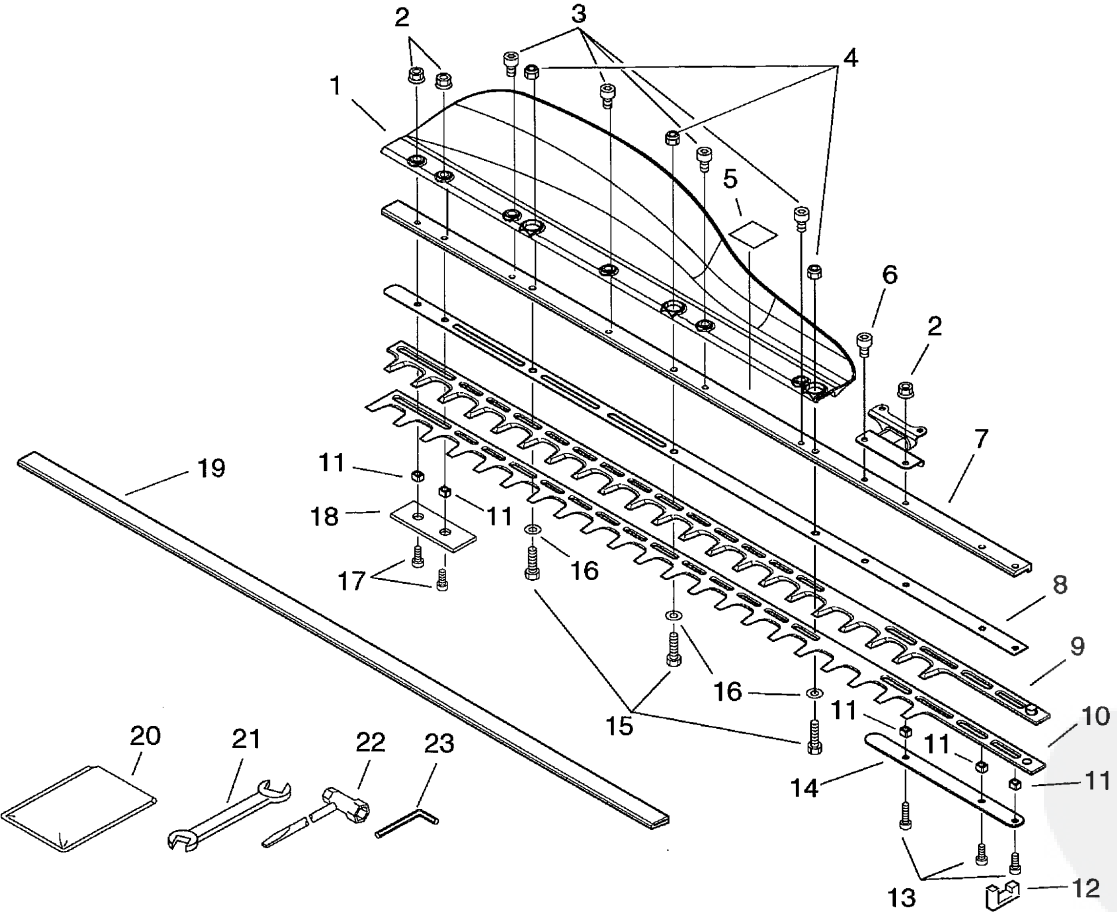

Group:Hedge Trimmers Model:HC-331ES(36) Section:Fuel Tank(4)

Group:Hedge Trimmers Model:HC-331ES(36) Section:Handle(5)

Group:Hedge Trimmers Model:HC-331ES(36) Section:Gear Case (6)

Group:Hedge Trimmers Model:HC-331ES(36) Section:Cutter, Tools(7)

Group:Hedge Trimmers Model:HC-331ES(36) Section:Carburettor(8)

Parts List

Date:20-6-2011 Page: 1

Group:Hedge Trimmers Model:HC-331ES(36) Section:Carburettor(8)

Key	Lv	Part Number	Q'ty	Description	Remarks	Note
		A021-001610	1	CARBURETOR, DIAPHRAGM		
1	+	125344-13931	3	SCREW		
2	+	P005-001240	1	POST		
3	+	P005-002050	1	COVER ASY, ROTOR		
4	+	P005-000100	1	SCREW, THROTTLEADJUST		
5	+	P005-000190	1	E-RING		
7	+	P005-000280	1	O-RING		
8	+	P005-000940	1	SPRING, METER. LEVER		
9	+	125323-08260	1	ARM, VALVE		
10	+	125338-13930	1	PIN, METERING ARM		
11	+	125337-08260	1	VALVE, INLET NEEDLE		
12	+	125339-42030	1	SCREW		
13	+	P005-000200	1	GASKET, METERING		
14	+	P005-001780	1	DIAPHRAGM		
15	+	125342-52130	1	COVER, DIAPHRAGM		
16	+	125344-52130	3	SCREW		
17	+	P005-000010	1	STRAINER		
18	+	P005-002060	1	NEEDLE, HIGH SPEED		
19	+	P005-001250	1	RETAINER, PLUG BALL		
20	+	P005-001270	1	PLUG, H AJUST SCREW		
21	+	P005-000510	1	DIAPHRAGM, PUMP		
22	+	P005-000520	1	GASKET, PUMP		
23	+	P005-001890	1	BASE, ASY PRIMER		
24	+	P005-000270	1	SCREW		
25	+	125381-46730	1	PUMP, PRIMING		
26	+	P005-000250	1	RETAINER		
27	+	P005-001900	4	SCREW		
28	+	P005-001000	1	ROLLER, GUIDE		