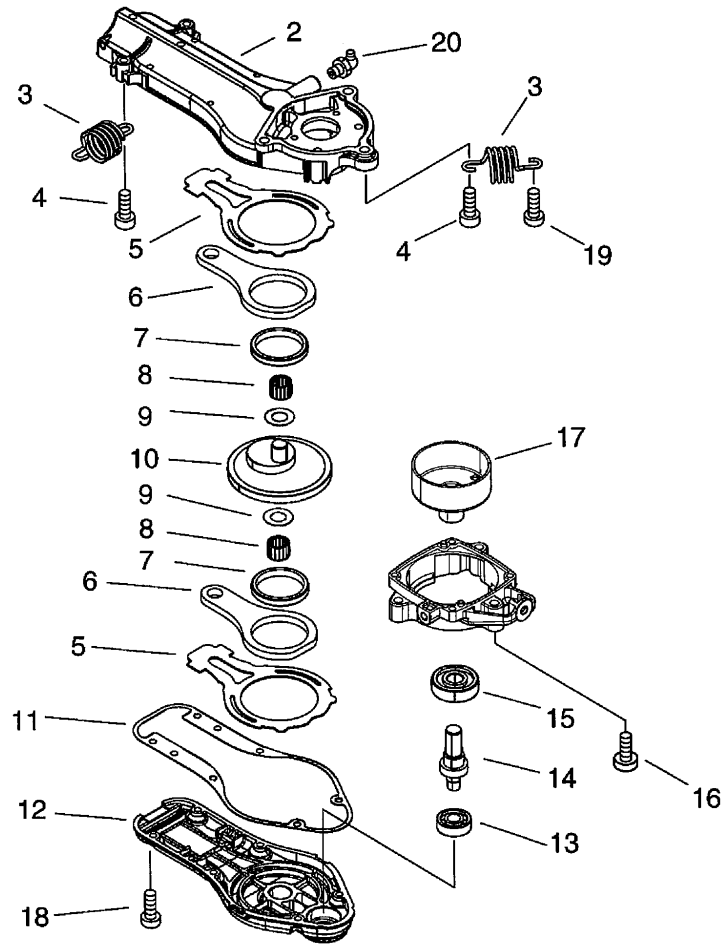

Group:Hedge Trimmers Model:HC-331ES(36) Section:Gear Case (6)