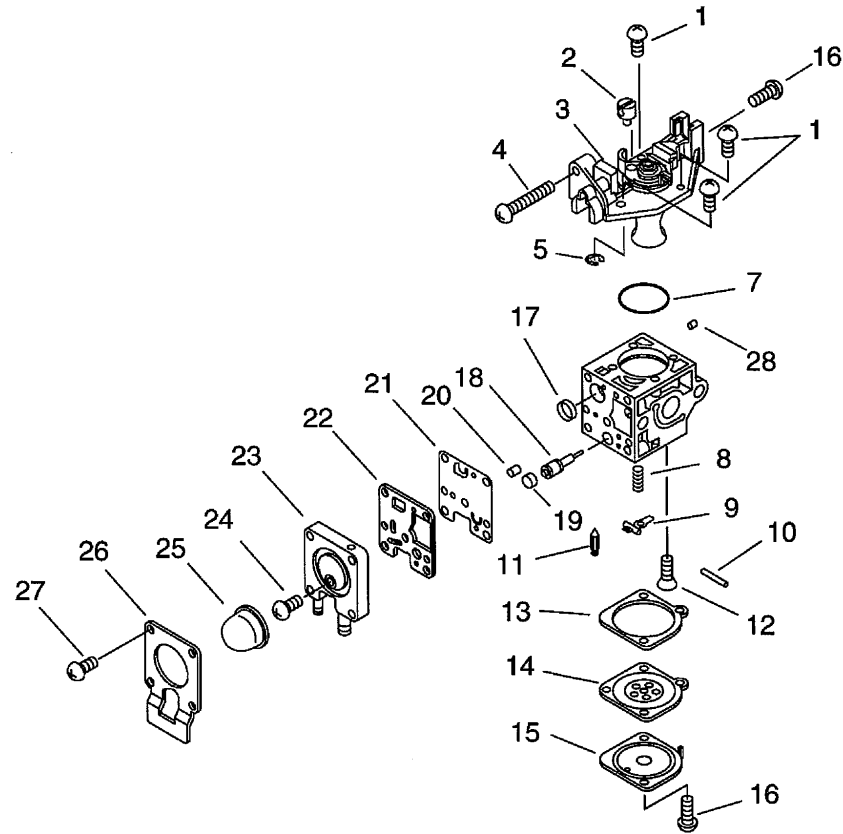

Group:Hedge Trimmers Model:HC-331ES(36) Section:Carburettor(8)

Parts List

Date:20-6-2011 Page: 1

Group:Hedge Trimmers Model:HC-331ES(36) Section:Carburettor(8)

Key	Lv	Part Number	Q'ty	Description	Remarks	Note
		A021-001610	1	CARBURETOR, DIAPHRAGM		
1	+	125344-13931	3	SCREW		
2	+	P005-001240	1	POST		
3	+	P005-002050	1	COVER ASY, ROTOR		
4	+	P005-000100	1	SCREW, THROTTLEADJUST		
5	+	P005-000190	1	E-RING		
7	+	P005-000280	1	O-RING		
8	+	P005-000940	1	SPRING, METER. LEVER		
9	+	125323-08260	1	ARM, VALVE		
10	+	125338-13930	1	PIN, METERING ARM		
11	+	125337-08260	1	VALVE, INLET NEEDLE		
12	+	125339-42030	1	SCREW		
13	+	P005-000200	1	GASKET, METERING		
14	+	P005-001780	1	DIAPHRAGM		
15	+	125342-52130	1	COVER, DIAPHRAGM		
16	+	125344-52130	3	SCREW		
17	+	P005-000010	1	STRAINER		
18	+	P005-002060	1	NEEDLE, HIGH SPEED		
19	+	P005-001250	1	RETAINER, PLUG BALL		
20	+	P005-001270	1	PLUG, H AJUST SCREW		
21	+	P005-000510	1	DIAPHRAGM, PUMP		
22	+	P005-000520	1	GASKET, PUMP		
23	+	P005-001890	1	BASE, ASY PRIMER		
24	+	P005-000270	1	SCREW		
25	+	125381-46730	1	PUMP, PRIMING		
26	+	P005-000250	1	RETAINER		
27	+	P005-001900	4	SCREW		
28	+	P005-001000	1	ROLLER, GUIDE		