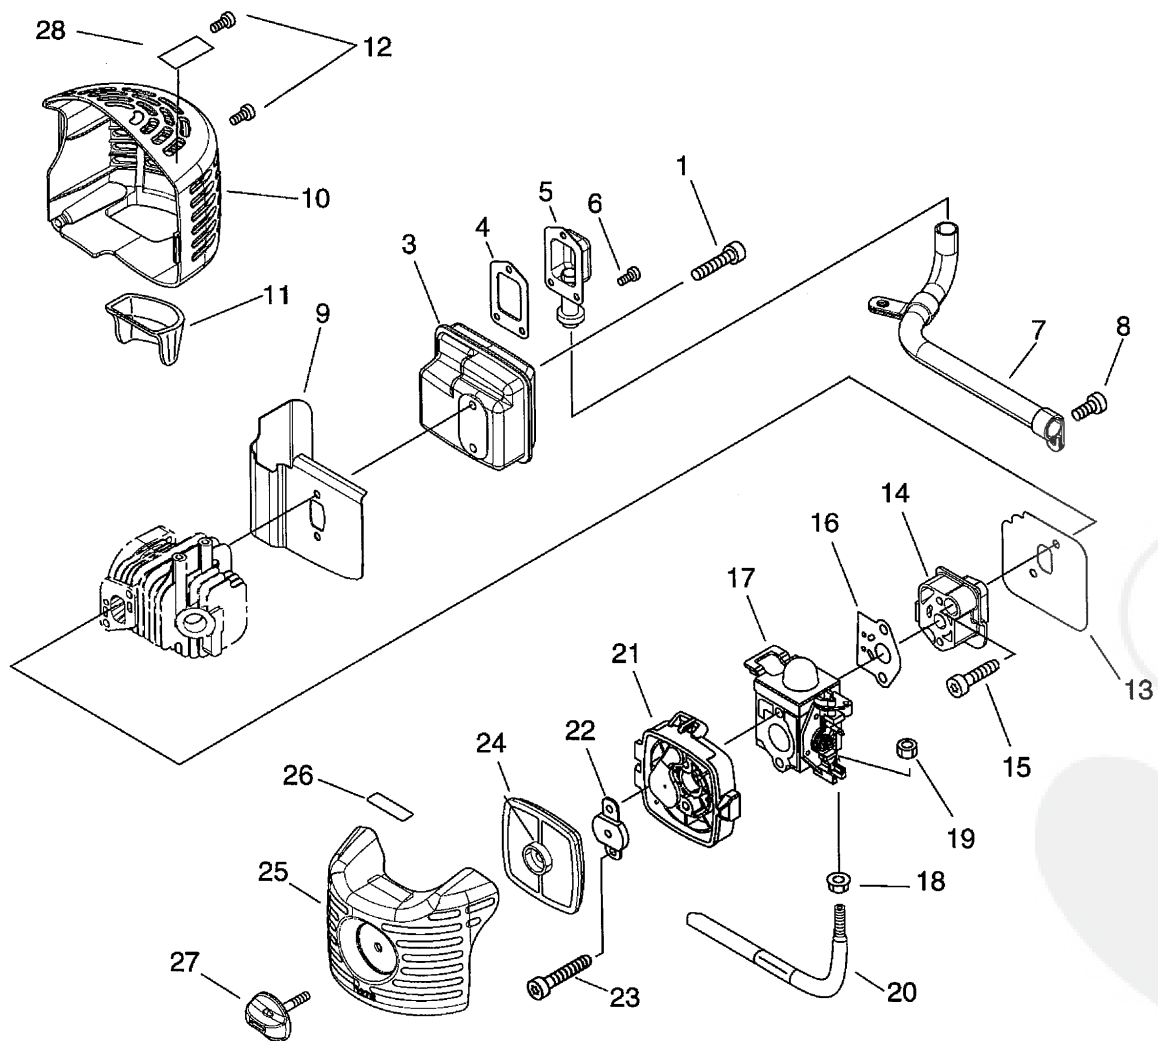

Group:Hedge Trimmers Model:HC-331ES(36) Section:Air Cleaner, Muffler(3)

Parts List

Date:20-6-2011 Page: 1

Group:Hedge Trimmers Model:HC-331ES(36) Section:Air Cleaner, Muffler(3)

Key	Lv	Part Number	Q'ty	Description	Remarks	Note
1		V805-000190	2	BOLT, TORX 5		
3		145806-42030	1	MUFFLER		
4		145866-42031	1	GASKET, MUFFLER LID		
5		A313-000870	1	GUIDE, EXHAUST		
6		V804-000030	3	BOLT, TORX 4		
7		A313-001020	1	GUIDE, EXHAUST		
8		V804-000050	1	BOLT, TORX 4		
9		V104-000850	1	GASKET,EXHAUST		
10		A320-000430	1	COVER,MUFFLER		
11		A323-000010	1	PIECE,COVER		
12		V805-000150	2	BOLT, TORX 5		
13		V103-000180	1	GASKET,INTAKE		
14		A200-000300	1	INSULATOR, INTAKE		
15		V805-000220	2	BOLT, TORX 5		
16		V103-000410	1	GASKET,INTAKE		
17		A021-001610	1	CARBURETOR,DIAPHRAGM		
18		900515-00006	1	NUT, FLANGE 6		
19		900502-00006	1	NUT 6 (3N)		
20		V430-002120	1	CABLE,BOWDEN		
21		F021-015100	1	CLEANER CASE ASY		
22		129011-52730	1	PLATE, PREVENT		
23		V805-000100	2	BOLT, TORX 5		
24		130310-54130	1	FILTER, AIR		
25		A232-000400	1	LID,CLEANER		
26		890332-52730	1	LABEL, CHOKE		
27		V299-000250	1	KNOB,FASTENER		
28		X505-002310	1	LABEL,CAUTION