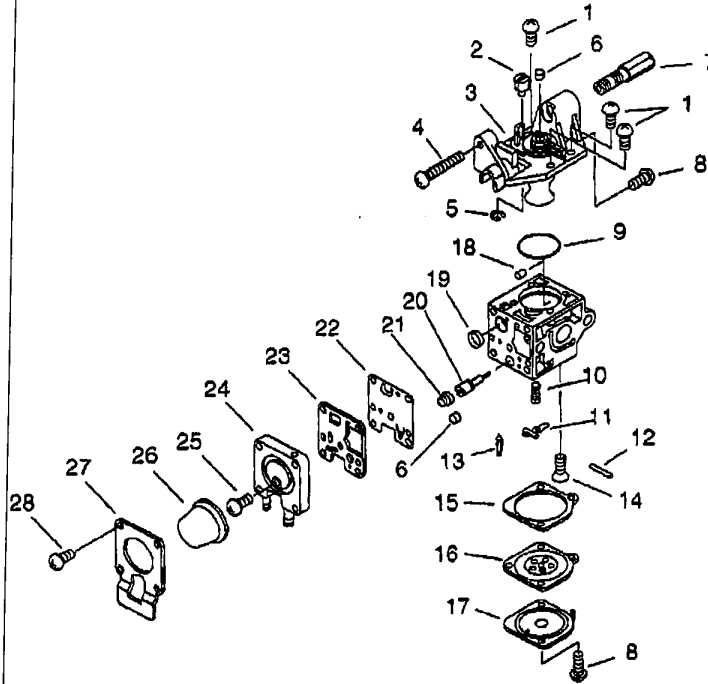

HCA-265ES 7 Carburetor

KEY	LV	PART NUMBER	QTY	DESCRIPTION	REMARKS
		A021-001530	1	CARBURETOR,DIAPHRAGM	
1	+	125344-13931	3	SCREW	
2	+	P005-001240	1	POST	
3	+	P005-001980	1	COVER ASY, ROTOR	
4	+	P005-000100	1	SCREW,THROTTLEADJUST	
5	+	P005-000190	1	E-RING	
6	+	P005-001270	2	PLUG, H AJUST SCREW	
7	+	P005-002010	1	SCREW, WIRW ADJUST	
8	+	125344-52130	3	SCREW	
9	+	P005-000280	1	O-RING	
10	+	125322-07260	1	SPRING, COIL	
11	+	125323-08260	1	ARM, VALVE	
12	+	125338-13930	1	PIN, METERING ARM	
13	+	125337-08260	1	VALVE, INLET NEEDLE	
14	+	125339-42030	1	SCREW	
15	+	P005-000200	1	GASKET, METERING	
16	+	P005-001780	1	DIAPHRAGM	
17	+	125342-52130	1	COVER, DIAPHRAGM	
18	+	P005-001000	1	ROLLER, GUIDE	
19	+	P005-000010	1	STRAINER	
20	+	P005-001290	1	SCREW,MAINN MIXTURE	
21	+	P005-001250	1	RETAINER,PLUG BALL	
22	+	P005-000510	1	DIAPHRAGM, PUMP	
23	+	P005-000520	1	GASKET, PUMP