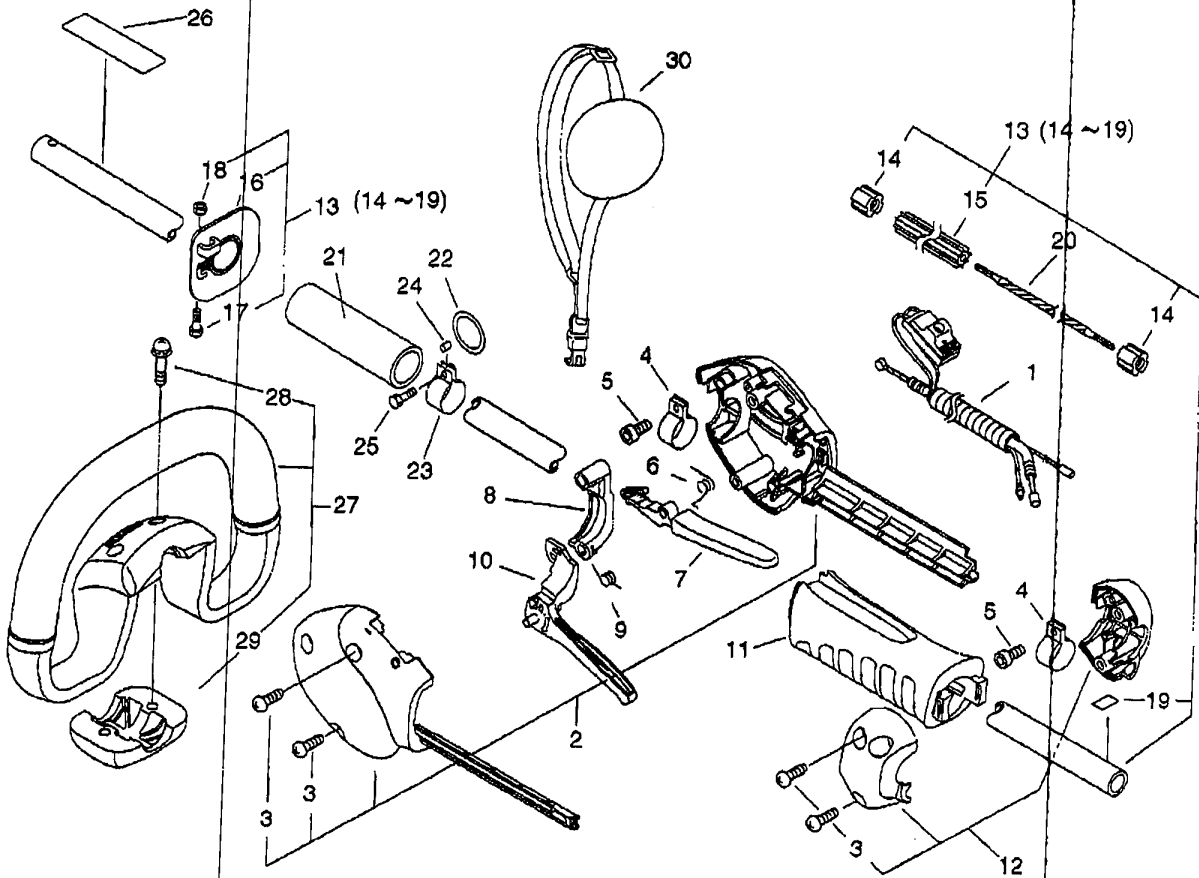

HCA-265ES 4 Fuel Tank

KEY	LV	PART NUMBER	Q'TY	DESCRIPTION	REMARKS
1		131004-55530	1	CAP ASSY, FUEL TANK	
2	+	131016-55830	1	GASKET, FUEL CAP	
3	+	131051-56030	1	CLIP, FUEL CAP	
4		P021-013640	1	TANK, FUEL	
5		A356-000030	1	VALVE, CHECK	
6		132013-25630	1	CLIP	
7		V471-001180	1	PIPE	
8		132115-55930	1	GROMMET, FUEL	
9		132013-09820	1	CLIP	
10		A369-000000	1	STRAINER, FUEL	
11		V470-000580	1	PIPE	
12		132001-15030	1	VALVE, CHECK	
13		132010-40830	1	PIPE 3* 6* 75	

HCA-265ES 5 Handle

KEY	LV	PART NUMBER	Q'TY	DESCRIPTION	REMARKS
1		V043-000180	1	CABLE ASY, CONTROL	
2		P021-009960	1	HANDLE PIECE	
3	+	889950-21060	2	SCREW 5	
4		V495-000680	2	BAND	
5		900162-05020	2	BOLT, H.S. 5*20	
6		V452-000240	1	SPRING, TORSION	
7		C460-000050	1	LOCKOUT, THROTTLE	
8		C453-000151	1	LEVER, THROTTLE	
9		V452-000211	1	SPRING, TORSION	
10		C450-000182	1	TRIGGER, THROTTLE	
11		C412-000090	1	GRIP, HANDLE	
12		P021-009970	1	HANDLE FIXTURE	
3	+	889950-21060	2	SCREW 5	
13		C050-000680	1	PIPE, MAIN	
14	+	610246-44730	2	STOPPER	
15	+	610217-44730	2	LINER, FLEXIBLE	
16	+	C440-000020	1	GUARD, HAND	
17	+	900142-05020	1	BOLT 5*20 (W/W,SW)	
18	+	900500-00005	1	NUT 5	
19	+	890152-04930	1	LABEL, CAUTION	
20		610013-44730	1	SHAFT, FLEXIBLE	
21		351012-54330	1	GRIP	
22		301016-52730	1	RING, HARNESS	
23		301207-08930	1	HOOK	

HCA-265ES 5 Handle

KEY	LV	PART NUMBER	Q'TY	DESCRIPTION	REMARKS
24		699012-03330	1	SPACER	
25		900100-05018	1	BOLT 5*18	
26		890617-12361	1	LABEL, CAUTION	
27		P021-008322	1	FRONT HANDLE ASY	
28		900242-05040	2	SCREW 5*40	
29		C423-000190	1	FIXTURE, HANDLE	
30		C062-000100	1	HARNES, SHOULDER	