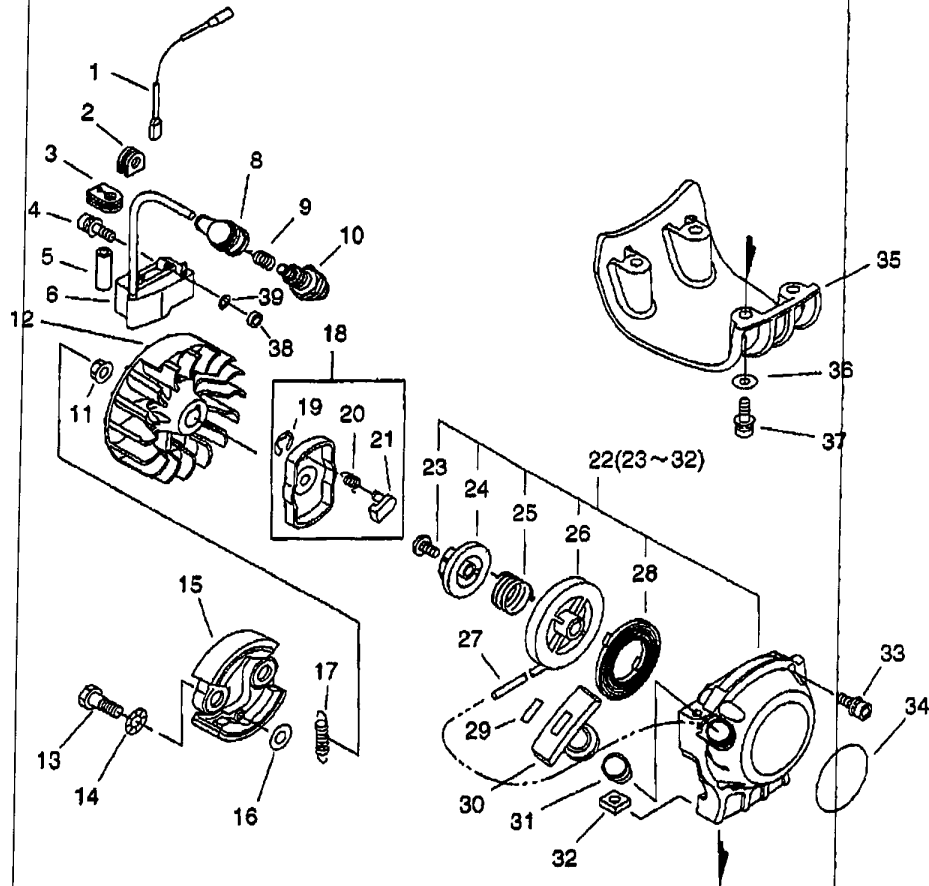

HCA-265ES 2 Magneto, Starter

KEY	LV	PART NUMBER	Q'TY	DESCRIPTION	REMARKS
1		162010-04561	1	LEAD, GROUND	
2		156110-04920	1	BUSHING	
3		V135-000030	1	GROMMET, HT CORD	
4		V202-000130	2	BOLT, 4	
5		V475-003380	1	TUBE	
6		A411-000250	1	COIL, IGNITION	
8		A427-000012	1	CAP, SPARK PLUG	
9		A426-000010	1	TERMINAL, SPARK PLUG	
10		A425-000000	1	SPARK PLUG	
11		900515-00008	1	NUT, FLANGE B	
12		A409-000310	1	ROTOR, MAGNETO	
13		175046-56030	2	SHAFT, CLUTCH	
14		175049-56030	2	WASHER	
15		A553-000010	2	ARM, CLUTCH	
16		175048-05530	2	WASHER (I)	
17		V451-000400	1	SPRING, TENSION	
18		A052-000180	1	PULLEY, ASM STARTER	
19	+	P022-002100	2	E-RING	
20	+	P022-006510	2	SPRING, RETURN	
21	+	P022-006850	2	PAWL, STARTER	
22		A051-000940	1	STARTER, RECOIL ASY	
23	+	177236-61830	1	SCREW	
24	+	P022-008280	1	PLATE, CAM	
25	+	P022-008270	1	SPRING, DAMPER