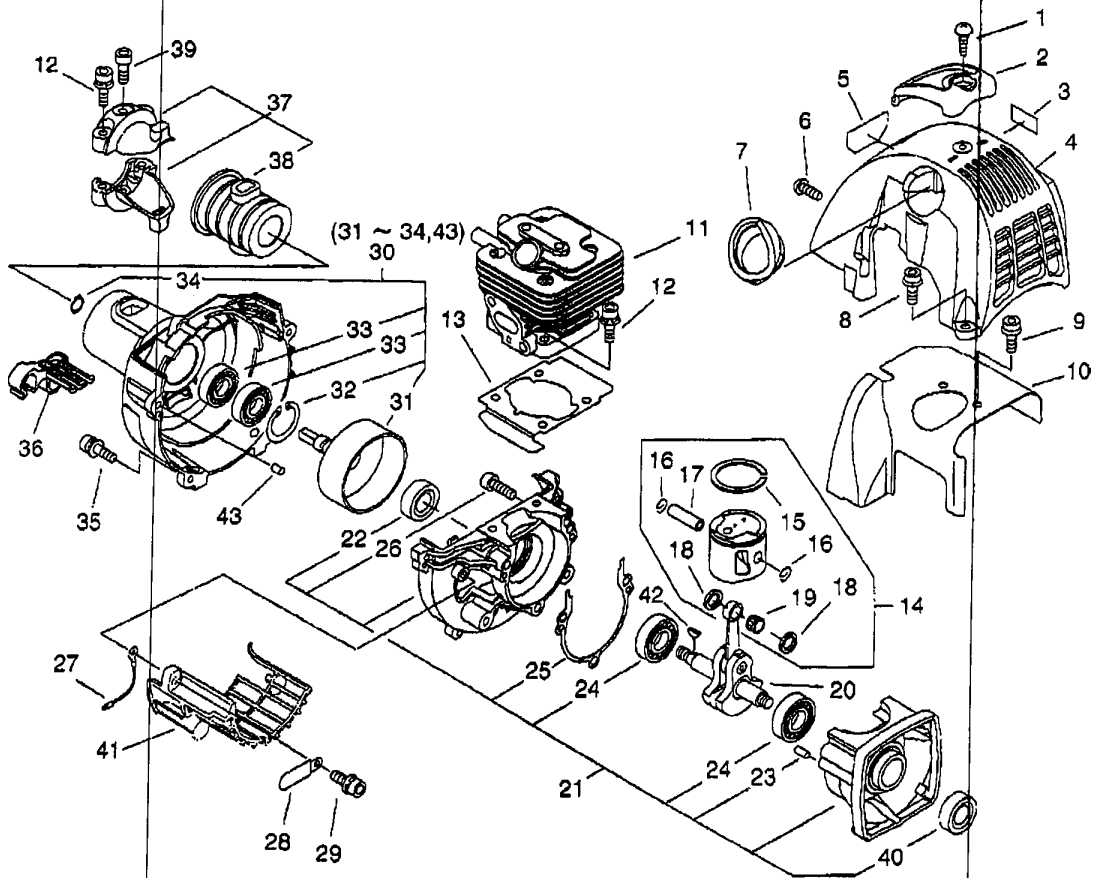

PARTS CATALOGUE

HEDGE CLIPPER HCA-265ES

CE

HCA-265ES 1 Cylinder, Crankcase, Piston, Fan Case

KEY	LV	PART NUMBER	Q'TY	DESCRIPTION	REMARKS
1		900256-05016	1	SCREW, TAPPING	
2		A152-000100	1	GUARD, TOP	
3		X505-002310	1	LABEL, CAUTION	
4		A160-000780	1	COVER, CYLINDER	
5		X547-000930	1	LABEL, ECHO	
6		91140-05012	1	BOLT	
7		A162-000080	1	GUARD, TOP	
8		900106-05014	1	BOLT, H.S. 5*14	
9		900106-05008	2	BOLT, H.S. 5* 8	
10		A160-000691	1	COVER, CYLINDER	
11		A130-000761	1	CYLINDER	
12		900162-05025	6	BOLT, H.S. 5*25	
13		V100-000210	1	GASKET, CYL	
14		P021-009771	1	PISTON KIT	
15	+	A101-000170	1	RING, PISTON	
16	+	100015-03931	2	CIRCLIP, PISTON PIN	
17	+	100013-35430	1	PIN, PISTON	
18	+	100014-53630	2	SPACER, PISTON PIN	
19	+	100012-16131	1	BEARING, NEEDLE	
20		AD11-000434	1	CRANKSHAFT, ASY	
21		P021-010801	1	CRANKCASE KIT	
22	+	100212-42031	1	OILSEAL	
40	+	V505-000050	1	SEAL, OIL 12	
23	+	100215-03930	2	PIN, DOWEL	

HCA-265ES 1 Cylinder, Crankcase, Piston, Fan Case

KEY	LV	PART NUMBER	Q'TY	DESCRIPTION	REMARKS
24	+	94035-36201	2	BEARING BALL	
25	+	100242-42030	1	GASKET, CRANKCASE	
26	+	900162-05028	3	BOLT, H.S. 5*28	
27		156635-43130	1	LEAD, GROUND	
28		159116-21231	1	CLAMP	
29		900162-05016	1	BOLT, H.S. 5*16	
30		P021-008790	1	COVER ASY, FAN	
31	+	A556-000390	1	DRUM, CLUTCH	
32	+	900702-00028	1	CIRCLIP 28	
33	+	900807-06001	2	BEARING, BALL 6001	
34	+	900701-00012	1	CIRCLIP 12	
43	+	V622-000020	2	PIN, STRAIGHT 4	
35		900163-04016	4	BOLT HSH	
36		V491-000180	1	CLIP	
37		P021-009380	1	FIXTURE, MAIN PIPE	
38	+	V420-001081	1	CUSHION	
39		900105-05012	1	BOLT, H.S. 5*12	
41		A127-000160	1	COVER, DUST	
42		100142-12330	1	KEY, WOODRUFF	