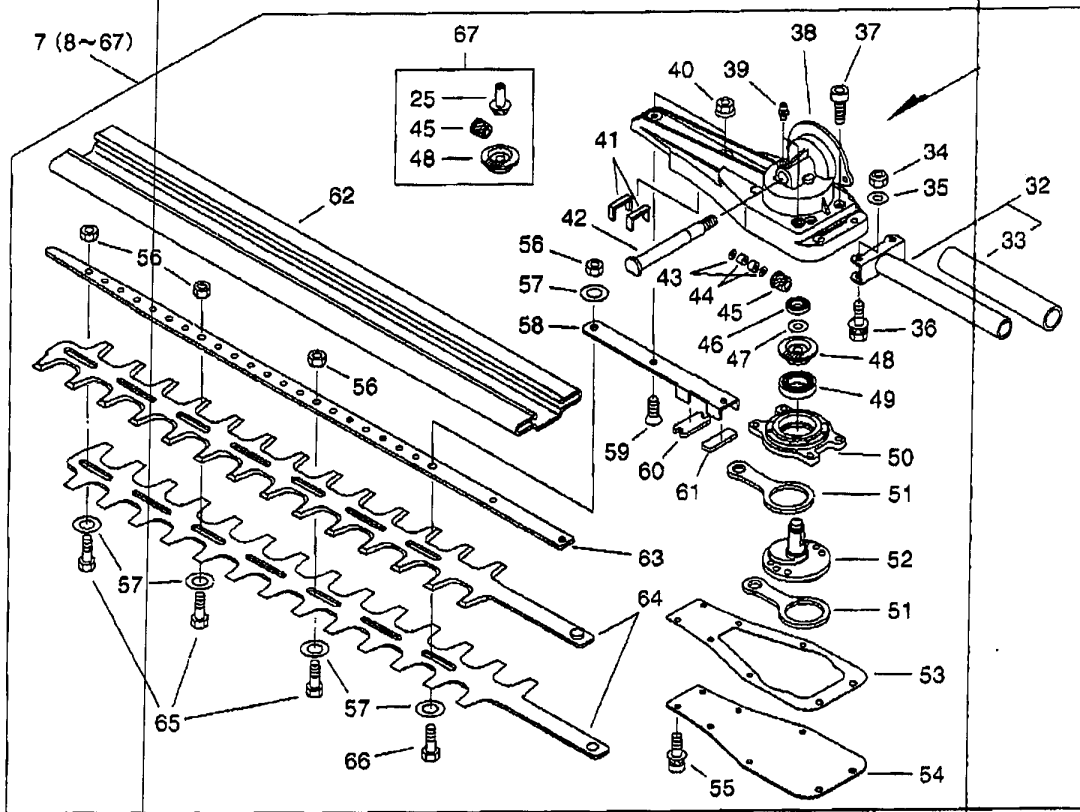

HCA-265ES 6.2 Gear Case

KEY	LV	PART NUMBER	Q'TY	DESCRIPTION	REMARKS
58	+	C538-000120	1	GUIDE,CUTTER	
59	+	900212-05020	2	SCREW 5*20	
60	+	C538-000110	1	GUIDE,CUTTER	
61	+	C538-000100	1	GUIDE,CUTTER	
62	+	X495-000060	1	SCABBARD,BLADE	
63	+	X425-000220	1	SUPPORT,CUTTER	
64	+	X411-000350	2	CUTTER	
65	+	699115-04860	3	BOLT 6	
66	+	699115-07760	1	BOLT,CUTTER