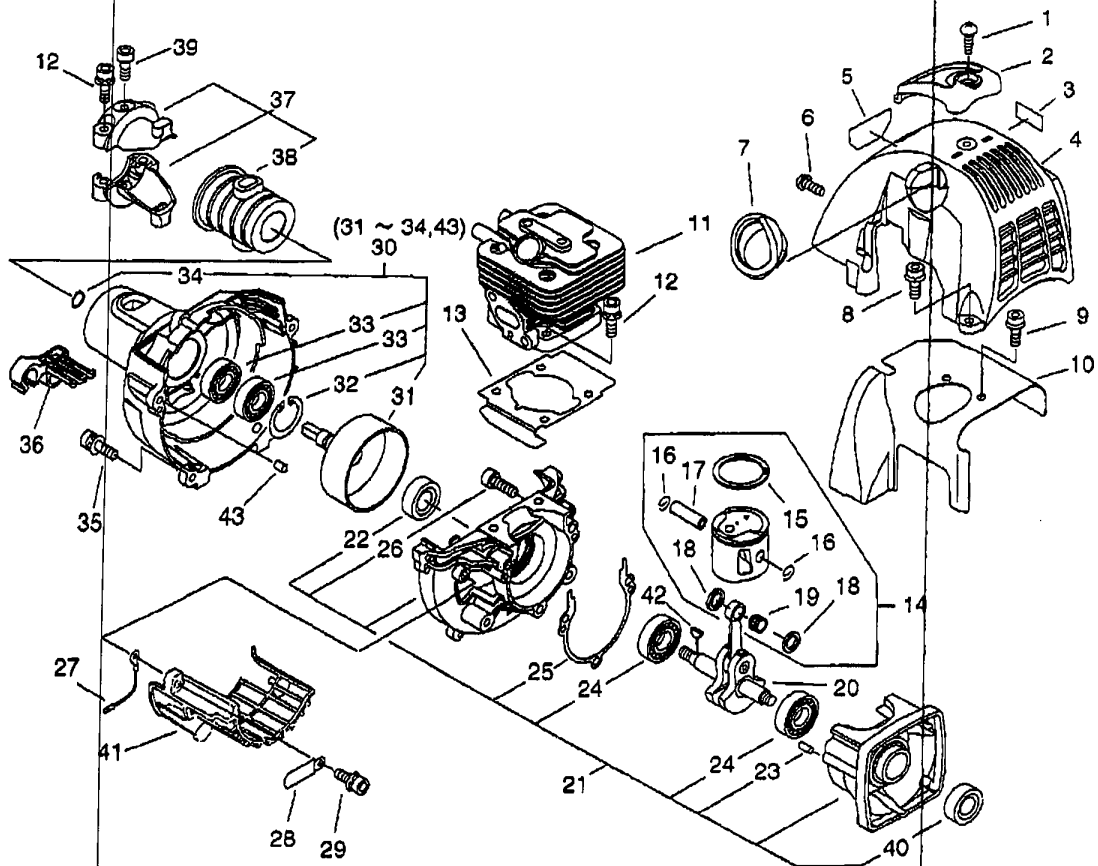

PARTS CATALOGUE

HEDGE CLIPPER HCA-265ES

CE

HCA-265ES 1 Cylinder, Crankcase, Piston, Fan Case

KEY	LV	PART NUMBER	Q'TY	DESCRIPTION	REMARKS
1		900256-05016	1	SCREW, TAPPING	
2		A152-000100	1	GUARD, TOP	
3		X505-002310	1	LABEL, CAUTION	
4		A160-000780	1	COVER, CYLINDER	
5		X547-000930	1	LABEL, ECHO	
6		91140-05012	1	BOLT	
7		A162-000080	1	GUARD, TOP	
8		900106-05014	1	BOLT, H.S. 5*14	
9		900106-05008	2	BOLT, H.S. 5* 8	
10		A160-000691	1	COVER, CYLINDER	
11		A130-000761	1	CYLINDER	
12		900162-05025	6	BOLT, H.S. 5*25	
13		V100-000210	1	GASKET, CYL	
14		P021-009771	1	PISTON KIT	
15	+	A101-000170	1	RING, PISTON	
16	+	100015-03931	2	CIRCLIP, PISTON PIN	
17	+	100013-35430	1	PIN, PISTON	
18	+	100014-53630	2	SPACER, PISTON PIN	
19	+	100012-16131	1	BEARING, NEEDLE	
20		AD11-000434	1	CRANKSHAFT, ASY	
21		P021-010801	1	CRANKCASE KIT	
22	+	100212-42031	1	OILSEAL	
40	+	V505-000050	1	SEAL, OIL 12	
23	+	100215-03930	2	PIN, DOWEL	

HCA-265ES 1 Cylinder, Crankcase, Piston, Fan Case

KEY	LV	PART NUMBER	Q'TY	DESCRIPTION	REMARKS
24	+	94035-36201	2	BEARING BALL	
25	+	100242-42030	1	GASKET, CRANKCASE	
26	+	900162-05028	3	BOLT, H.S. 5*28	
27		156635-43130	1	LEAD, GROUND	
28		159116-21231	1	CLAMP	
29		900162-05016	1	BOLT, H.S. 5*16	
30		P021-008790	1	COVER ASY, FAN	
31	+	A556-000390	1	DRUM, CLUTCH	
32	+	900702-00028	1	CIRCLIP 28	
33	+	900807-06001	2	BEARING, BALL 6001	
34	+	900701-00012	1	CIRCLIP 12	
43	+	V622-000020	2	PIN, STRAIGHT 4	
35		900163-04016	4	BOLT HSH	
36		V491-000180	1	CLIP	
37		P021-009380	1	FIXTURE, MAIN PIPE	
38	+	V420-001081	1	CUSHION	
39		900105-05012	1	BOLT, H.S. 5*12	
41		A127-000160	1	COVER, DUST	
42		100142-12330	1	KEY, WOODRUFF	