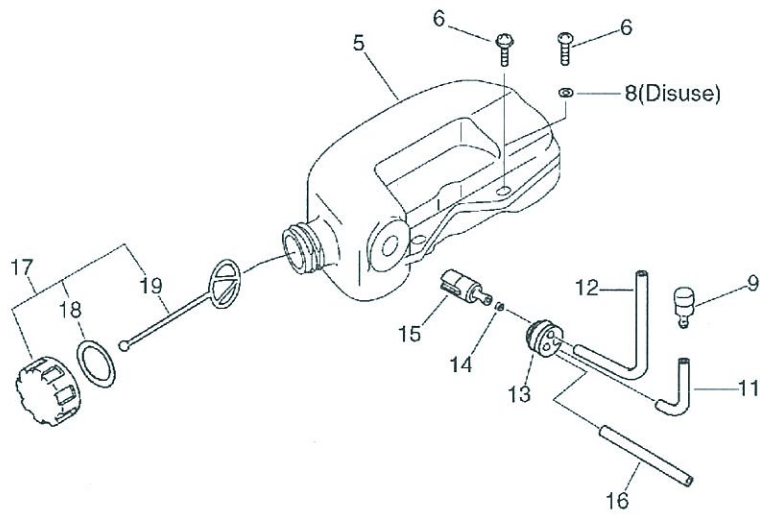

HCR-1500(36), 36007913-, Fuel Tank
P014-000100-10Hb, 2010/05/31

HCR-1500(36), 36007913-, Fuel Tank
P014-000100-10Hb, 2010/05/31

Key	Lv	Part no.	Part description	Quantity	Note1	Note2
5		A350-000272	TANK,FUEL	1		
6		900239-05016	SCREW 5*16	2		
9		131300-56430	VALVE, CHECK	1		
11		V471-001200	PIPE	1		
12		V470-000580	PIPE	1		
13		132115-46730	GROMMET, FUEL	1		
14		132013-09820	CLIP	1		
15		131205-07320	STRAINER, FUEL	1		
16		132010-06460	PIPE 3* 6*110	1		
17		131004-08960	CAP ASSY, FUEL	1		
18	+	131016-55830	GASKET, FUEL CAP	1		
19	+	131051-52430	CONNECTOR, CAP	1