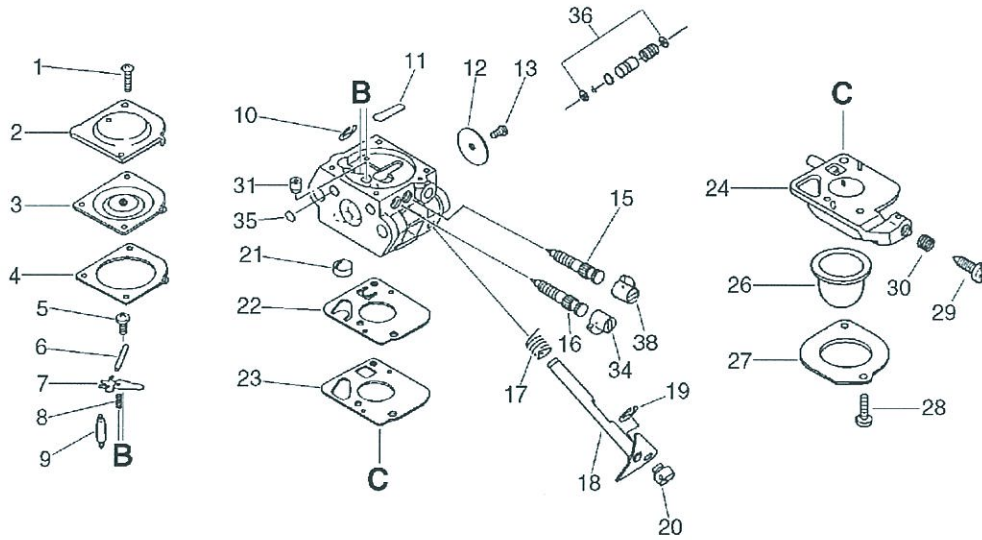

HCR-1500(36), 36007913-, Carburettor
P014-000100-10Hb, 2010/05/31

HCR-1500(36), 36007913-, Carburettor
P014-000100-10Hb, 2010/05/31

Key	Lv	Part no.	Part description	Quantity	Note1	Note2
		125200-05964	CARBURETOR	1		
1	+	125344-52130	SCREW	2		
2	+	125342-52130	COVER, DIAPHRAGM	1		
3	+	125341-49030	DIAPHRAGM	1		
4	+	125340-51030	GASKET, DIAPHRAGM	1		
5	+	125339-42030	SCREW	1		
6	+	125338-13930	PIN, METERING ARM	1		
7	+	125323-42030	LEVER, METERING	1		
8	+	125322-42030	SPRING, COIL	1		
9	+	125337-06960	VALVE, INLET NEEDLE	1		
10	+	125327-15130	CLIP	1		
11	+	125345-15130	PLUG, WELCH	1		
12	+	125316-49030	VALVE, THROTTLE	1		
13	+	125314-13930	SCREW	1		
15	+	125318-13120	SCREW, IDLE NEEDLE	1		
16	+	125320-13310	NEEDLE, HIGH SPEED	1		
17	+	125313-42030	SPRING, THRT. RETURN	1		
18	+	125317-13310	SHAFT, THROTTLE	1		
19	+	125327-13930	CLIP	1		
20	+	125372-42030	SWIVEL	1		
21	+	125326-42030	STRAINER	1		
22	+	125312-12820	DIAPHRAGM, FUEL PUMP	1		
23	+	125325-13310	GASKET, PUMP	1		
24	+	P005-000590	BASE, ASY PRIMER	1		
26	+	125381-08660	PUMP, PRIMING	1		
27	+	125363-11610	RING	1		
28	+	125310-11610	SCREW	2		
29	+	125334-06960	SCREW, THROTTLE ADJUST	1		
30	+	125333-06960	SPRING, IDLE ADJUSTER	1		
31	+	125376-13120	NOZZLE, CHECK VALVE	1		
34	+	A259-000030	CAP, LIMITER	1		
35	+	125345-13310	PLUG, WELCH	1		
36	+	P005-002020	PUMP KIT, ACC	1		
38	+	125329-09860	LIMITER, MIXTURE	1