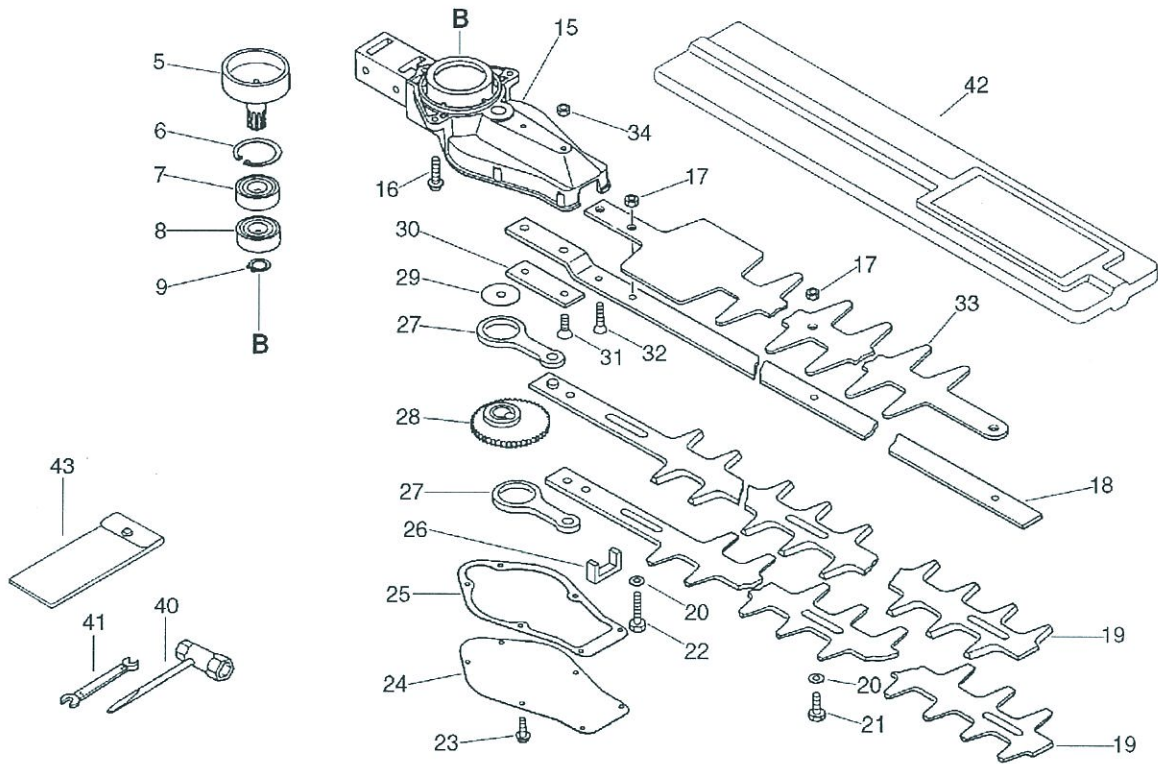

HCR-1500(36), 36007913-, Gear Case, Cuttler
P014-000100-10Hb, 2010/05/31

HCR-1500(36), 36007913-, Gear Case, Cuttler
P014-000100-10Hb, 2010/05/31

Key	Lv	Part no.	Part description	Quantity	Note1	Note2
		P021-009370	HOUSING ASSY,GEAR	1		
5	+	175005-04560	DRUM, CLUTCH	1		
6	+	900702-00035	CIRCLIP 35	1		
7	+	900813-36202	BEARING, BALL 6202	1		
8	+	900810-36202	BEARING, BALL 6202	1		
9	+	900701-00014	CIRCLIP 14	1		
15	+	610407-05361	CASE, GEAR	1		
16	+	900162-05020	BOLT, H.S. 5*20	3		
17	+	433022-06460	NUT	4		
18	+	699110-06960	BAR, FRAME	1		
19	+	X411-000280	CUTTER	2		
20	+	699118-04560	WASHER	4		
21	+	699115-04660	BOLT 6	3		
22	+	699115-05360	BOLT	1		
23	+	900162-04010	BOLT, H.S. 4*10	6		
24	+	610411-05361	LID, GEARCASE	1		
25	+	610414-05360	GASKET, GEAR HOUSING	1		
26	+	610425-04560	SEAL	1		
27	+	C532-000120	ROD, CONNECTING	2		
28	+	610312-04560	GEAR	1		
29	+	610350-04560	WASHER	1		
30	+	610440-04560	HOLDER, FRAME	1		
31	+	900212-06025	SCREW 6*25	2		
32	+	900212-05030	SCREW (5*30*P0.8)	1		
33	+	699125-06560	BLUNT	1		
34	+	900500-00006	NUT 6	2		
40		895410-03930	WRENCH, W/S. DRIVER	1		
41		895112-00330	SPANNER 8*10	1		
42		X495-000051	SCABBARD, BLADE	1		
43		898510-07130	BAG, TOOL	1