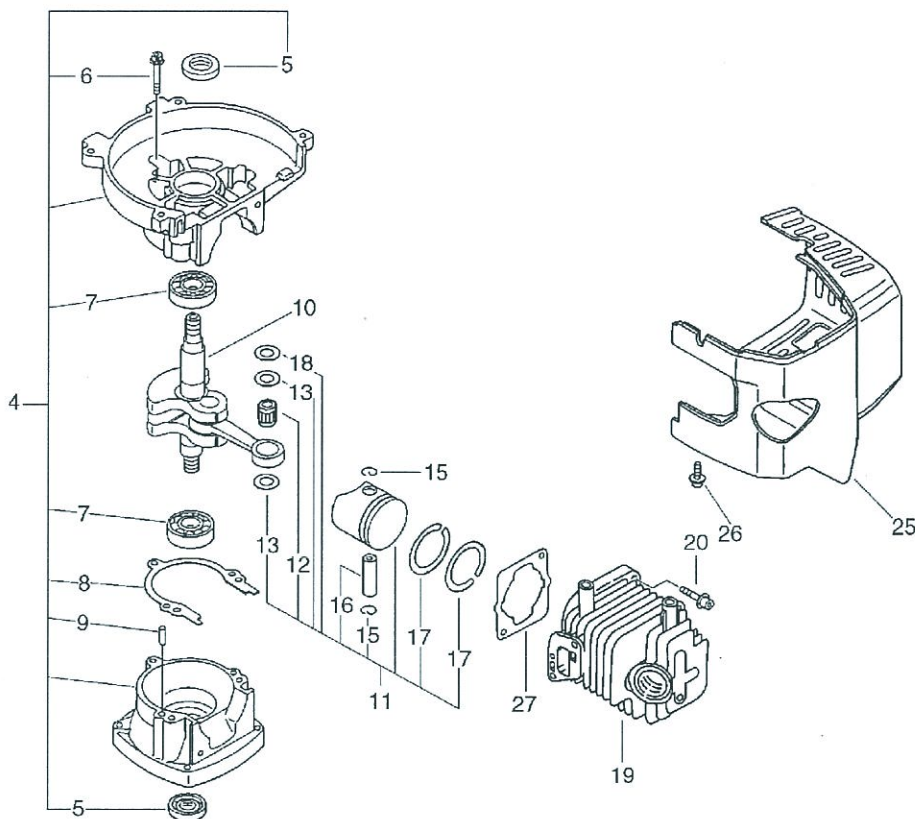

ECHO HCR-1500 (36)
36007913- .....
2011.

HCR-1500(36), 36007913-, Cylinder, Crankcase, Piston
P014-000100-10Hb, 2010/05/31

HCR-1500(36), 36007913-, Cylinder, Crankcase, Piston
P014-000100-10Hb, 2010/05/31

Key	Lv	Part no.	Part description	Quantity	Note1	Note2
4		100204-05361	CRANKCASE KIT	1		
5	+	100212-42031	OILSEAL	2		
6	+	900162-05028	BOLT, H.S. 5*28	3		
7	+	94035-36201	BEARING BALL	2		
8	+	100242-42030	GASKET, CRANKCASE	1		
9	+	100215-03930	PIN, DOWEL	2		
10		100100-06564	CRANKSHAFT	1		
11		P021-001113	PISTON KIT	1		
12	+	100113-05930	BEARING, NEEDLE	1		
13	+	100014-08960	SPACER, PISTON PIN	2		
15	+	100015-04630	CIRCLIP, PISTON PIN	2		
16	+	100013-11520	PIN, PISTON	1		
17	+	A101-000000	RING,PISTON	2		
18	+	V306-000150	WASHER,CIRCULAR 8	1		
19		101011-06562	CYLINDER	1		
20		900162-05022	BOLT, H.S. 5*22	2		
25		101506-05361	COVER, CYLINDER	1		
26		900162-04020	BOLT, H.S. 4*20	2		
27		101010-44332	GASKET, CYL. BASE	1