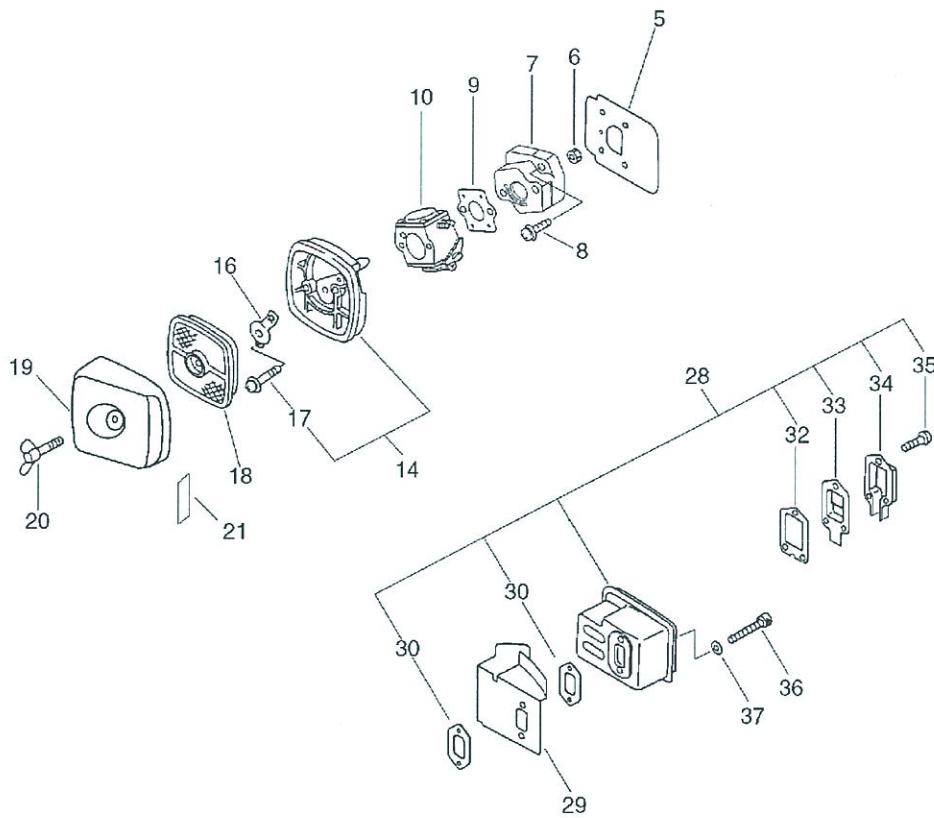

HCR-1500(36), 36007913-, Air Cleaner, Carburettor, Muffler
P014-000100-10Hb, 2010/05/31

HCR-1500(36), 36007913-, Air Cleaner, Carburettor, Muffler
P014-000100-10Hb, 2010/05/31

Key	Lv	Part no.	Part description	Quantity	Note1	Note2
5		130010-42032	GASKET,INTAKE	1		
6		900500-00005	NUT 5	2		
7		130017-42031	INSULATOR, INTAKE	1		
8		900238-05020	SCREW 5*20	2		
9		130016-42031	GASKET, INTAKE	1		
10		125200-05964	CARBURETOR	1		
14		P021-010350	CASE,CLEANER ASY	1		
17	+	900242-05065	SCREW 5*65	2		
16		129011-52730	PLATE, PREVENT	1		
18		130310-54130	FILTER, AIR	1		
18		A226-001410	ELEMENT,AIR FILTER	1		
19		130313-05863	LID, AIR CLEANER	1		
20		210417-52730	BOLT, WING	1		
21		890121-05360	LABEL, METERING	1		
29		145871-05360	COVER, MUFFLER	1		
28		145802-05361	MUFFLER ASY (SAM)	1		
30	+	V104-000160	GASKET,EXHAUST	2		
32	+	145866-42031	GASKET, MUFFLER LID	1		
33	+	145876-42030	LID, MUFFLER (B)	1		
34	+	A313-000010	GUIDE,EXH	1		
35	+	900242-04010	SCREW 4*10	3		
36		900105-05050	BOLT, H.S. 5*50	2		
37		900600-00005	WASHER 5	2