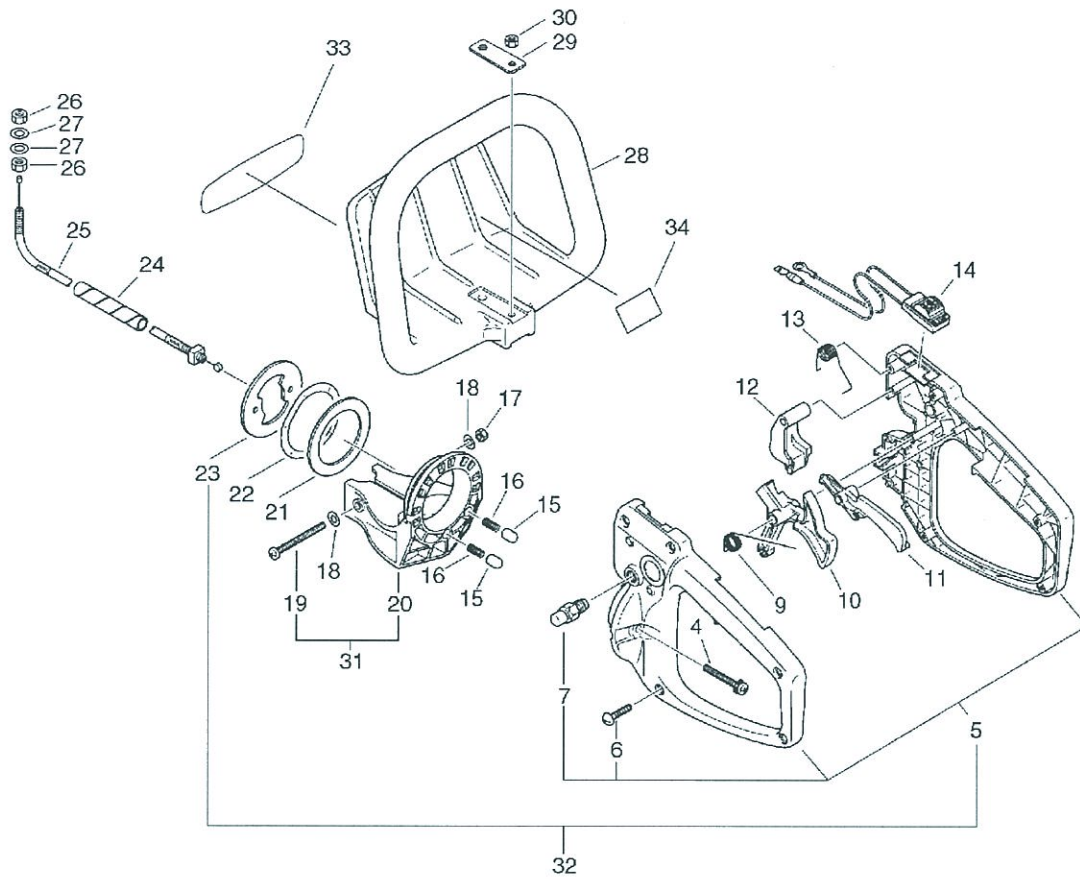

HCR-1500(36), 36007913-, Fuel Tank  
P014-000100-10Hb, 2010/05/31

HCR-1500(36), 36007913-, Fuel Tank  
P014-000100-10Hb, 2010/05/31

Key	Lv	Part no.	Part description	Quantity	Note1	Note2
5		A350-000272	TANK,FUEL	1		
6		900239-05016	SCREW 5*16	2		
9		131300-56430	VALVE, CHECK	1		
11		V471-001200	PIPE	1		
12		V470-000580	PIPE	1		
13		132115-46730	GROMMET, FUEL	1		
14		132013-09820	CLIP	1		
15		131205-07320	STRAINER, FUEL	1		
16		132010-06460	PIPE 3* 6*110	1		
17		131004-08960	CAP ASSY, FUEL	1		
18	+	131016-55830	GASKET, FUEL CAP	1		
19	+	131051-52430	CONNECTOR, CAP	1		

HCR-1500(36), 36007913-, Handle  
P014-000100-10Hb, 2010/05/31

HCR-1500(36), 36007913-, Handle  
P014-000100-10Hb, 2010/05/31

Key	Lv	Part no.	Part description	Quantity	Note1	Note2
4		900238-05030	SCREW 5*30	2		
32		351101-13360	HANDLE SET, REAR	1		
5	+	351100-13361	HANDLE SET, REAR	1		
6	++	900256-04016	SCREW 4*16	5		
7	++	178302-13360	LATCH ASY	1		
23	+	351313-13361	BRACKET, HANDLE	1		
9		178013-13660	SPRING, TORSION	1		
10		178010-13361	TRIGGER, THROTTLE	1		
11		178012-13360	LOCKOUT, THROTTLE	1		
12		351648-13360	STOPPER, HANDLE	1		
13		178043-13660	SPRING, TORSION	1		
14		163400-13360	SWITCH, ON OFF	1		
15		605611-13360	PIN	2		
16		178043-13360	SPRING	2		
17		900560-00005	NUT, LOCK 5	2		
18		900600-00005	WASHER 5	4		
19	+	900220-05045	SCREW 5*45	2		
20	+	351312-13361	BRACKET, HANDLE	1		
21		689025-13361	WASHER, CIRCULAR	1		
22		178129-13361	WASHER	1		
24		178127-13361	TUBE	1		
25		178001-13360	CABLE, THROTTLE	1		
26		900502-00006	NUT 6 (3N)	2		
27		900600-00006	WASHER 6	2		
28		351610-05360	HANDLE, FRONT	1		
29		351611-05360	WASHER	1		
30		900560-00005	NUT, LOCK 5	1		
33		X502-000430	LABEL, ECHO	1		
34		X505-002030	LABEL, CAUTION	1		
34		X505-002030	LABEL, CAUTION	1		