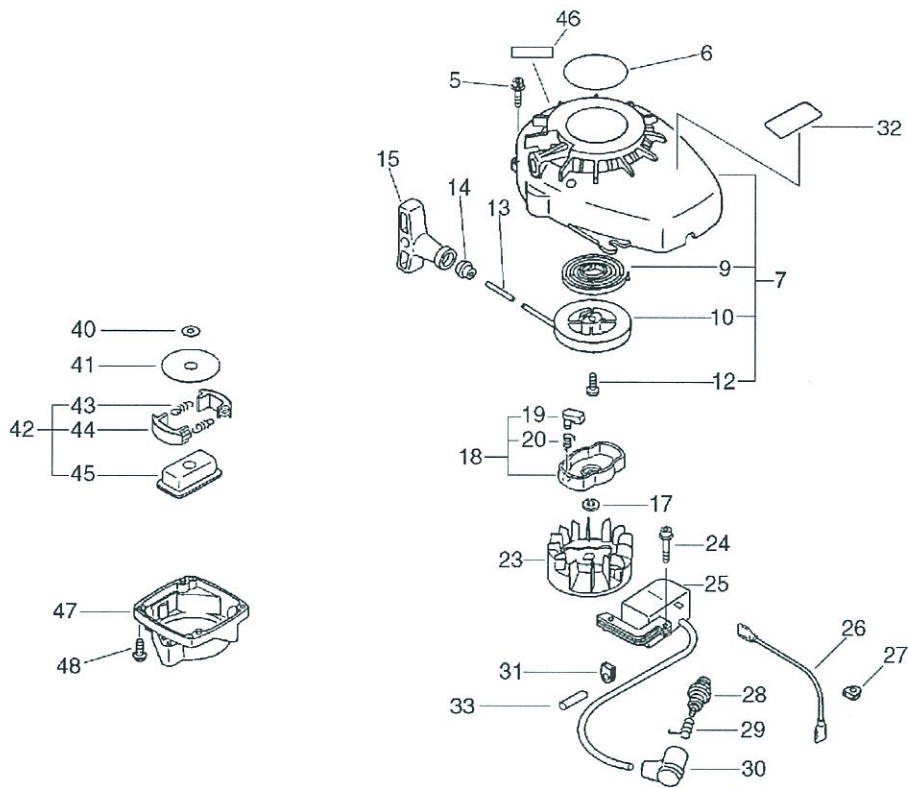

HCR-1500(36), 36007913-, Starter, Magneto, Clutch
P014-000100-10Hb, 2010/05/31

HCR-1500(36), 36007913-, Starter, Magneto, Clutch
P014-000100-10Hb, 2010/05/31

Key	Lv	Part no.	Part description	Quantity	Note1	Note2
5		900162-04016	BOLT, H.S. 4*16	4		
6		X502-000330	LABEL,ECHO	1		
7		177200-05363	STARTER ASSEMBLY	1		
9	+	177220-42030	SPRING, REWIND	1		
10	+	177215-44430	DRUM, STARTER	1		
12	+	177236-44330	SCREW	1		
13	+	177226-05530	ROPE, STARTER	1		
14	+	177227-42030	GUIDE, ROPE	1		
15	+	177228-06530	GRIP, STARTER	1		
17		900605-00008	WASHER, SPRING 8	1		
18		177202-44331	PAWL ASM., STARTER	1		
19	+	177218-44330	PAWL, STARTER	1		
20	+	177234-42030	SPRING, RETURN	1		
23		156801-05360	ROTOR, MAGNETO	1		
24		900162-04022	BOLT, H.S. 4*22	2		
25		A411-000080	COIL,IGNITION	1		
26		162021-52830	LEAD	1		
27		156114-04920	GROMMET	1		
28		159017-12330	PLUG, SPARK (RCJ-8Y)	1		
29		159011-03432	COIL, SPARK PLUG	1		
30		159012-03433	CAP, SPARK PLUG	1		
31		156110-04920	BUSHING	1		
32		X503-008850	LABEL,MODEL	1		
33		V475-001900	TUBE	1		
40		175014-05360	WASHER, CLUTCH	1		
41		175019-04920	PLATE, CLUTCH	1		
42		175000-06560	CLUTCH ASSY	1		
43	+	175018-05960	SPRING, CLUTCH	2		
44	+	175009-05131	SHOE, CLUTCH	2		
45	+	175016-04920	HUB, CLUTCH	1		
46		890123-13360	LABEL, CAUTION	1		
47		175055-05360	HOUSING, CLUTCH	1		
48		900162-04016	BOLT, H.S. 4*16	2