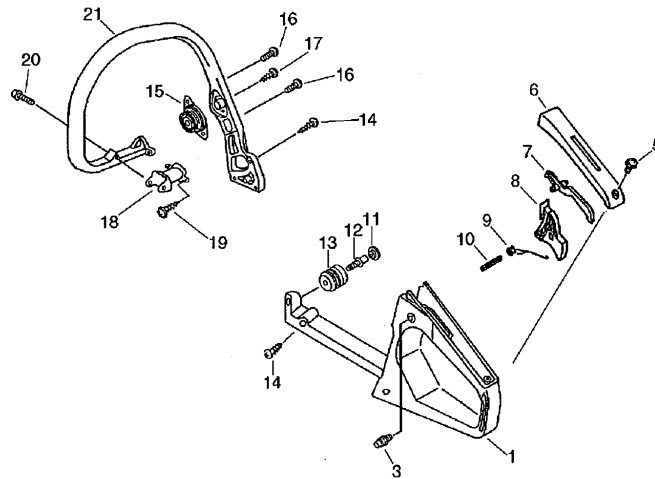

# CS-3500 (30)

PartsList Master - -

Page 2 of 2

CS-3500(30)  
Starter, Magneto

Key	Lv	Part no.	Part description	Quantity
1		151112-04630	BUSHING	1
2		159118-60930	GUIDE, CORD	1
3		159010-10230	PLUG, SPARK (BPMR-7A	1
4		159011-03432	COIL, SPARK PLUG	1
5		159012-01620	CAP, SPARK PLUG	1
6		156626-60930	COIL, IGNITION	1
7		900238-05025	SCREW 5*25	2
8		162010-60930	LEAD	1
9		162021-52130	LEAD	1
10		150117-16430	SPACER	2
11		163400-35430	SWITCH, IGNITION	1
12		900515-00008	NUT, FLANGE 8	1
13		177234-35430	SPRING, RETURN	2
14		177247-04630	SPACER, RATCHET	2
15		A514-000000	PAWL	2
16		900603-00005	WASHER 5	4
17		V203-000090	BOLT,5	2
18		101511-60931	COVER, FAN	1
19		177200-60934	STARTER,RECOIL	1
20	+	177236-44330	SCREW	1
22	+	P022-005860	ROPE, STARTER	1
23	+	P022-005870	DRUM, STARTER	1
24	+	P022-010440	SPRING KIT, REWIND	1
25	+	P022-001320	GRIP, STARTER	1
27		900256-04016	SCREW 4*16	4
28		X502-000410	LABEL,ECHO	1
30		156800-60930	ROTOR, MAGNETO	1
31		150112-04930	BUSHING	1
32		168114-60930	TERMINAL, LEAD	1

# CS-3500 (30)

PartsList Master - -

Page 2 of 2

CS-3500(30)  
Handle

Key	Lv	Part no.	Part description	Quantity
1		351110-60932	HANDLE, REAR	1
3		178302-37930	LATCH, THROTTLE	1
5		900253-04012	SCREW	1
6		351155-35430	COVER, HANDLE (BL)	1
7		178090-37930	LOCKOUT, T. CONTROL	1
8		C450-000000	TRIGGER, THROTTLE	1
9		V452-000260	SPRING, TORSION	1
10		900345-40030	PIN, SPRING 4*30SUS	1
11		100918-19830	CAP, CUSHION	1
12		100915-35430	SCREW	1
13		100910-60030	CUSHION	1
14		900253-05020	SCREW 5*20	4
15		100922-35430	CUSHION, REARE HANDLE	1
16		900238-04016	SCREW 4*16	2
17		900253-05016	SCREW	1
18		351105-60930	CUSHION	1
19		900253-04012	SCREW	2
20		900238-04022	SCREW 4*22	1
21		351606-60932	HANDLE, FRONT	1