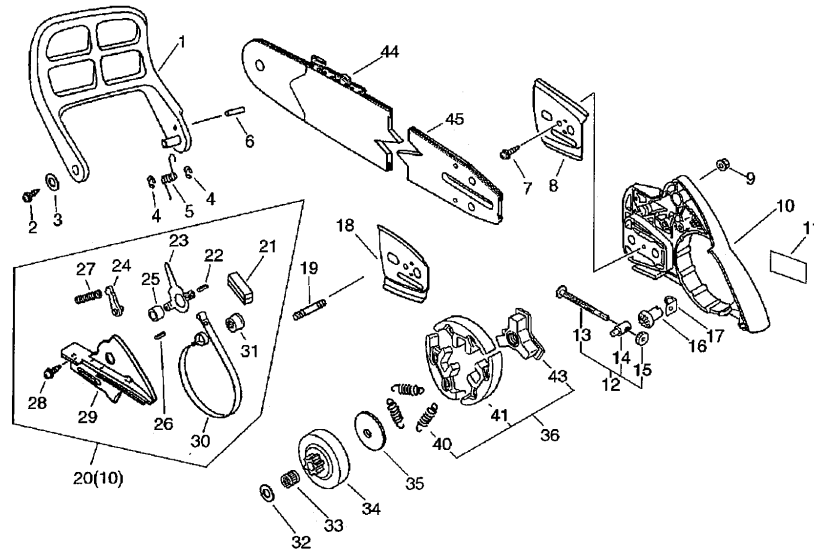

# CS-3500 (30)

PartsList Master - -

Page 2 of 2

CS-3500(30)  
Handle

Key	Lv	Part no.	Part description	Quantity
1		351110-60932	HANDLE, REAR	1
3		178302-37930	LATCH, THROTTLE	1
5		900253-04012	SCREW	1
6		351155-35430	COVER, HANDLE (BL)	1
7		178090-37930	LOCKOUT, T. CONTROL	1
8		C450-000000	TRIGGER, THROTTLE	1
9		V452-000260	SPRING, TORSION	1
10		900345-40030	PIN, SPRING 4*30SUS	1
11		100918-19830	CAP, CUSHION	1
12		100915-35430	SCREW	1
13		100910-60030	CUSHION	1
14		900253-05020	SCREW 5*20	4
15		100922-35430	CUSHION, REARE HANDLE	1
16		900238-04016	SCREW 4*16	2
17		900253-05016	SCREW	1
18		351105-60930	CUSHION	1
19		900253-04012	SCREW	2
20		900238-04022	SCREW 4*22	1
21		351606-60932	HANDLE, FRONT	1

# CS-3500 (30)

PartsList Master - -

Page 2 of 3

CS-3500(30)  
Clutch, Sprocket

Key	Lv	Part no.	Part description	Quantity
1		C320-000000	LEVER,BRAKE	1
2		900253-04012	SCREW	1
3		177214-04630	WASHER	1
4		900700-00008	E-RING 8	2
5		433122-60930	SPRING, BRAKE	1
6		900330-30120	PIN	1
7		900253-04010	SCREW 4*10	1
8		433012-60930	PLATE, GUIDE	1
9		433019-03933	NUT, FLANGE 6	2
11		X502-000580	LABEL,ECHO	1
12		P021-000063	TENSIONER,CHAIN ASY	1
13	+	V203-000021	BOLT,5	1
14	+	C309-000030	TENSIONER,CHAIN	1
15	+	V651-000011	GEAR,BEVEL	1
16		V651-000001	GEAR,BEVEL	1
17		V150-000030	PLATE,EYE	1
18		433013-60930	PLATE, GUIDE	1
19		433011-03931	STUD, GUIDE BAR	2
20		C032-000021	BRAKE,ASM CHAIN	1
21	+	433312-32630	COVER, SEAL	1
22	+	900330-40088	ROLLER 4*8.8	1
23	+	433117-60930	CONNECTOR, BRAKE	1
24	+	433209-35430	STOPPER, BRAKE	1
25	+	433116-35430	SPACER 8	1
26	+	900342-25012	PIN, SPRING 2.5*12	1
27	+	433122-35430	SPRING, BRAKE	1
28	+	900253-04012	SCREW	3
29	+	433310-60930	COVER, BRAKE BS	1
30	+	C328-000070	BAND,BRAKE	1
31	+	433142-35430	ADJUSTER, BRAKE	1
10	+	433010-60931	GUARD, SPROCKET	1
32		175014-39131	WASHER, CLUTCH	1
33		175012-00831	BEARING, NEEDLE	1
34		175005-39132	DRUM, CLUTCH	1
35		A551-000010	PLATE,CLUTCH	1
36		A056-000070	CLUTCH	1