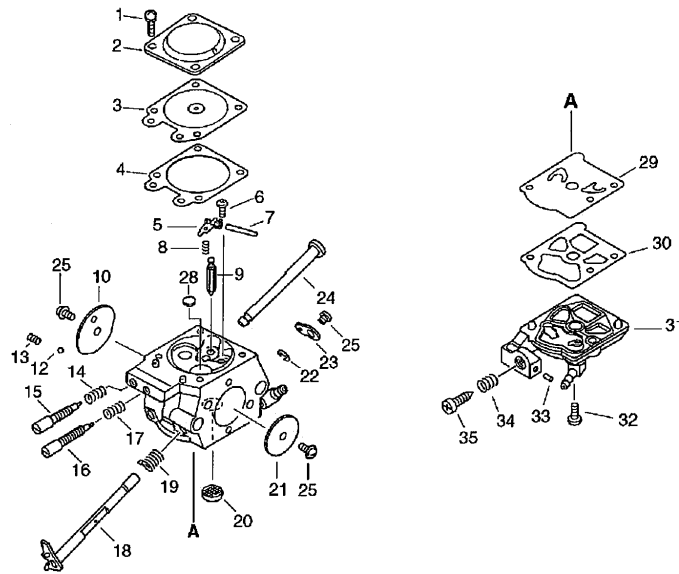

CS-3500 (30)

PartsList Master - -

Page 1 of 2

CS-3500(30)
Carburettor

CS-3500 (30)

PartsList Master - -

Page 2 of 2

CS-3500(30)
Carburettor

Key	Lv	Part no.	Part description	Quantity
		123000-60930	CARBURETOR ASSY	1
1	+	123130-02960	SCREW	4
2	+	123142-03930	COVER, M. DIAPHRAGM	1
3	+	123141-03930	DIAPHRAGM, METERING	1
4	+	123140-03930	GASKET, M. DIAPHRAGM	1
5	+	123123-03930	LEVER, METERING	1
6	+	123139-03930	SCREW, M. LEVER PIN	1
7	+	123138-03930	PIN, METERING LEVER	1
8	+	123122-39330	SPRING, METER. LEVER	1
9	+	123137-19830	VALVE, INLET NEEDLE	1
10	+	123132-35430	VALVE, CHOKE	1
12	+	123136-10630	BALL, CHOKE FRICTION	1
13	+	123135-10630	SPRING, CHOKE FRICT.	1
14	+	123119-22130	SPRING, NEEDLE	1
15	+	123120-10860	NEEDLE, HIGH SPEED	1
16	+	123118-38330	NEEDLE, IDLE	1
17	+	123121-22130	SPRING, NEEDLE	1
18	+	123117-37330	SHAFT, THROTTLE	1
19	+	123113-37530	SPRING, THROTTLE RTN	1
20	+	123126-10631	SCREEN, INLET	1
21	+	123116-03930	VALVE, THROTTLE	1
22	+	123127-15030	RING	1
23	+	123150-38330	LEVER, THROTTLE	1
24	+	123131-35430	SHAFT, CHOKE	1
25	+	123114-38830	SCREW	3
28	+	123146-10631	PLUG, WELCH	1
29	+	123112-15030	DIAPHRAGM, FUEL PUMP	1
30	+	123125-15030	GASKET, FUEL PUMP	1
31	+	123124-38330	COVER, FUEL PUMP	1
32	+	123110-03930	SCREW, PUMP COVER	1
33	+	123178-15030	PLUG, FRICTION	1
34	+	123133-04260	SPRING, IDLE ADJUST	1
35	+	123134-04260	SCREW, IDLE ADJUST	1