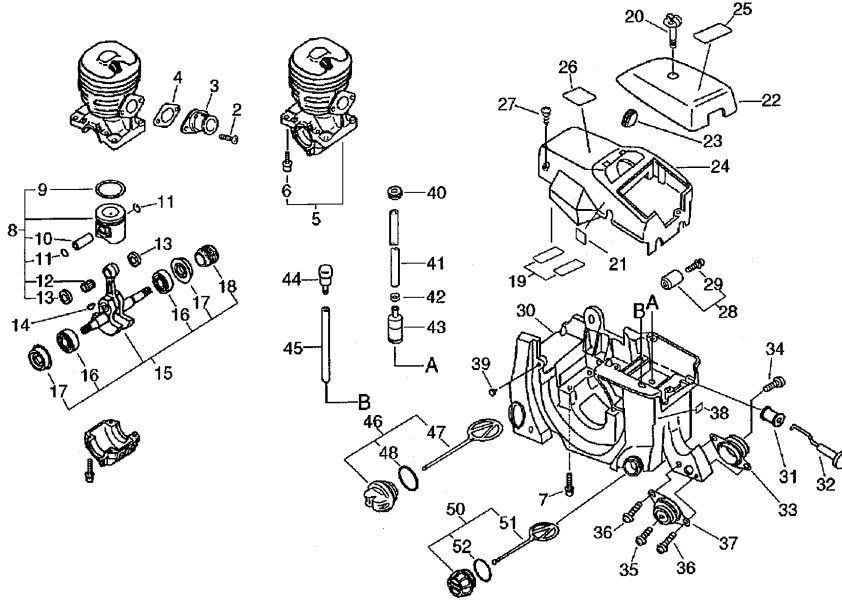

# CS-3500 (30)

PartsList Master - -

Page 2 of 3

CS-3500(30)  
Cylinder, Crankcase, Piston

Key	Lv	Part no.	Part description	Quantity
2		900238-05012	SCREW 5*12	2
3		130510-39932	ADAPTER, INTAKE	1
4		130016-39930	GASKET, INTAKE	1
5		P021-000803	CRANKCASE SET	1
6	+	900162-05022	BOLT, H.S. 5*22	4
7		900162-05030	BOLT, H.S. 5*30	4
8		100000-60931	PISTON KIT	1
9	+	100011-01110	RING, PISTON	1
10	+	100013-15330	PIN, PISTON	1
11	+	100015-04630	CIRCLIP, PISTON PIN	2
12	+	V553-000040	BEARING, NEEDLE 8	1
13	+	100014-60930	SPACER, PISTON PIN	2
14		100142-12330	KEY, WOODRUFF	1
15		P021-006852	CRANKSHAFT ASY	1
16	+	94035-36201	BEARING BALL	2
17	+	V505-000010	SEAL, OIL 12	2
18	+	437063-35630	GEAR, WORM	1
19		V341-000100	WASHER, SQUARE	2
20		A235-000010	KNOB, CLEANER LID	1
21		890631-38130	LABEL, CAUTION	1
22		A232-000010	LID, CLEANER	1
22		A232-000011	LID, CLEANER	1
23		130338-32430	PLUG, COVER	1
24		101514-60933	COVER, CYLINDER	1
25		X503-008810	LABEL, MODEL	1
26		890345-39230	LABEL, CAUTION	1
27		900256-04016	SCREW 4*16	3
28		433000-60930	CATCHER KIT, CHAIN	1
29	+	900253-05020	SCREW 5*20	1
30		104005-60934	COVER, ENGINE	1
31		178810-60930	GROMMET, CHOKE	1
32		A241-000101	KNOB, CHOKE	1
33		100905-35430	CUSHION	1
34		900238-05025	SCREW 5*25	1
35		900238-05014	SCREW 5*14	1
36		900238-04022	SCREW 4*22	2

# CS-3500 (30)

PartsList Master - -

Page 2 of 2

CS-3500(30)  
Auto-Oiler

Key	Lv	Part no.	Part description	Quantity
1		132013-26630	CLIP	1
2		132115-12330	GROMMET	1
3		437210-35430	PIPE	1
4		436205-14730	STRAINER, OIL	1
5		437211-39133	PIPE	1
7		437002-38330	AUTO-OILER ASSY	1
8	+	437016-38330	NEEDLE, ADJUST	1
9	+	437029-37330	WASHER	1
10	+	437015-37330	SPRING	1
11	+	437024-37330	PLUNGER	1
12	+	437062-38330	CAP, OIL PUMP	1
13	+	437019-38330	SPRING	1
14	+	123127-15030	RING	1
15		900223-04016	SCREW	2
20		898510-07130	BAG, TOOL	1
21		895410-03930	WRENCH, W/S. DRIVER	1
22		895812-03930	DRIVER, SCREW 50	1
25		P021-014580	SCABBARD,CHAIN	1
26	+	898568-14530	ROPE	1