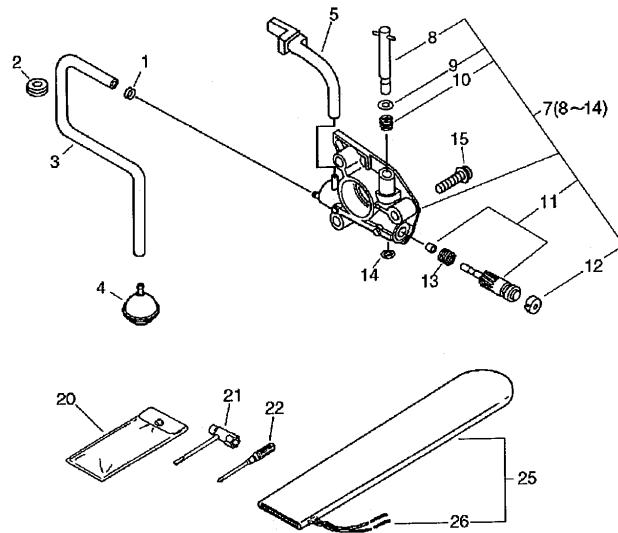

CS-3500 (30)

PartsList Master - -

Page 1 of 2

CS-3500(30)
Auto-Oiler

CS-3500 (30)

PartsList Master - -

Page 2 of 2

CS-3500(30)
Auto-Oiler

Key	Lv	Part no.	Part description	Quantity
1		132013-26630	CLIP	1
2		132115-12330	GROMMET	1
3		437210-35430	PIPE	1
4		436205-14730	STRAINER, OIL	1
5		437211-39133	PIPE	1
7		437002-38330	AUTO-OILER ASSY	1
8	+	437016-38330	NEEDLE, ADJUST	1
9	+	437029-37330	WASHER	1
10	+	437015-37330	SPRING	1
11	+	437024-37330	PLUNGER	1
12	+	437062-38330	CAP, OIL PUMP	1
13	+	437019-38330	SPRING	1
14	+	123127-15030	RING	1
15		900223-04016	SCREW	2
20		898510-07130	BAG, TOOL	1
21		895410-03930	WRENCH, W/S. DRIVER	1
22		895812-03930	DRIVER, SCREW 50	1
25		P021-014580	SCABBARD,CHAIN	1
26	+	898568-14530	ROPE	1