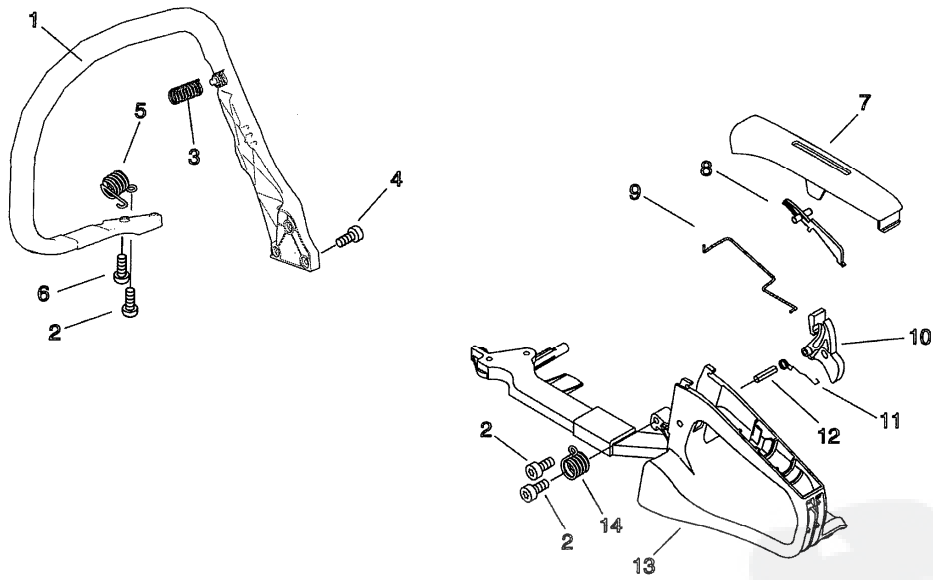

CS-352ES(37)
RECOIL STARTER, MAGNETO

CS-352ES(37)
RECOIL STARTER, MAGNETO

Key	Lv	Part no.	Part description	Quantity
1		A409-000350	ROTOR, MAGNETO	1
2		900515-00008	NUT, FLANGE 8	1
3		177234-35430	SPRING, RETURN	2
4		A514-000020	PAWL	2
5		177247-04630	SPACER, RATCHET	2
6		900603-00005	WASHER 5	2
7		V203-000080	BOLT,5	2
8		A172-000830	COVER,FAN	1
9		A411-001180	COIL, IGNITION	1
10		A425-000000	SPARKPLUG	1
11		A426-000020	TERMINAL,SPARKPLUG	1
12		A427-000020	CAP,SPARK PLUG	1
13		150117-16430	SPACER	2
14		V805-000210	BOLT, TORX 5	2
15		V485-001070	LEAD	1
16		A440-001190	SWITCH, ON OFF	1
17		V485-001080	LEAD	1
18		A051-001301	STARTER,RECOIL ASY	1
20	+	P022-001330	SPRING KIT, REWIND	1
21	+	P022-008440	ROPE, STARTER	1
22	+	A506-000460	REEL,ROPE	1
23	+	V452-001320	SPRING,TORSION	1
24	+	A507-000110	CATCHER,PAWL	1
25	+	177236-61830	SCREW	1
26		V805-000010	BOLT, TORX 5	4

CS-352ES(37)
HANDLE

CS-352ES(37)
HANDLE

Key	Lv	Part no.	Part description	Quantity
1		C400-001030	HANDLE, FRONT	1
2		V805-000000	BOLT, TORX 5	3
3		V450-001610	SPRING, COMPRESSION	1
4		V805-000010	BOLT, TORX 5	3
5		V450-000710	SPRING, COMPRESSION	1
6		V805-000000	BOLT, TORX 5	2
7		C411-000040	LID, HANDLE	1
8		C460-000072	LOCKOUT, THROTTLE	1
9		C454-000160	ROD, THROTTLE	1
10		C450-000212	CONTROL, THROTTLE	1
11		V452-000260	SPRING, TORSION	1
12		900345-40025	PIN, SPRING 4*25SUS	1
13		C410-000450	HANDLE, REAR	1
14		V450-001620	SPRING, COMPRESSION	1