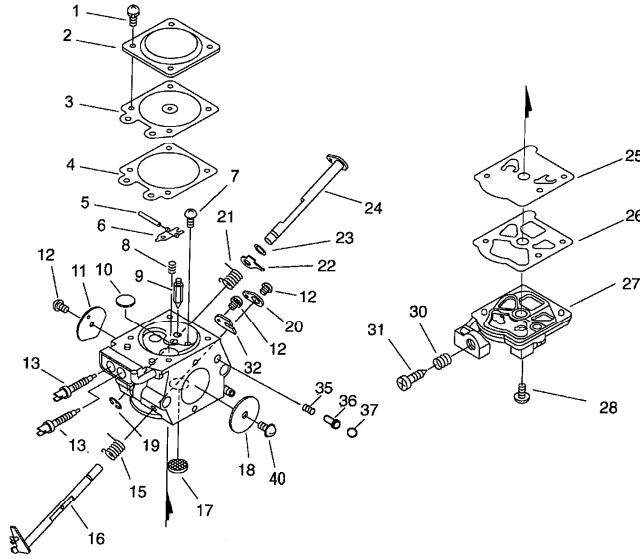

CS-352ES(37)
CARBURETOR

CS-352ES(37)
CARBURETOR

Key	Lv	Part no.	Part description	Quantity
0		A021-003340	CARBURETOR,DIAPHRAGM	1
1	+	123130-02960	SCREW	4
2	+	123142-03930	COVER, M. DIAPHRAGM	1
3	+	P003-001850	DIAPHRAGM, METERING	1
4	+	123140-03930	GASKET, M. DIAPHRAGM	1
5	+	123138-03930	PIN, METERING LEVER	1
6	+	123123-03930	LEVER, METERING	1
7	+	123139-03930	SCREW, M. LEVER PIN	1
8	+	123122-03660	SPRING, METER. LEVER	1
9	+	123137-19830	VALVE, INLET NEEDLE	1
10	+	123146-10631	PLUG, WELCH	1
11	+	P003-002250	VALVE, CHOKE	1
12	+	123114-38830	SCREW	3
13	+	P003-004170	NEEDLE	2
15	+	123113-37530	SPRING, THROTTLE RTN	1
16	+	P003-002240	SHAFT ASY,THROTTLE	1
17	+	123126-10631	SCREEN, INLET	1
18	+	123116-23230	VALVE, THROTTLE	1
19	+	123127-15030	RING	1
20	+	P003-001040	LEVER THROTTLE	1
21	+	P003-002260	SPRING	1
22	+	P003-001510	LEVER-FAST IDLE	1
23	+	123149-26030	WASHER	1
24	+	P003-000150	CHOKE, SHAFT	1
25	+	123112-15030	DIAPHRAGM, FUEL PUMP	1
26	+	123125-15030	GASKET, FUEL PUMP	1
27	+	123124-09520	COVER, FUEL PUMP	1
28	+	123110-03930	SCREW, PUMP COVER	1
30	+	123133-04260	SPRING, IDLE ADJUST	1
31	+	123134-04260	SCREW, IDLE ADJUST	1
32	+	123127-03930	CLIP, THROTTLE SHAFT	1
35	+	123186-09660	SPRING, START VALVE	1
36	+	123185-09660	PISTON ASSY	1
37	+	123136-09660	BALL	1
40	+	P003-002380	SCREW	1