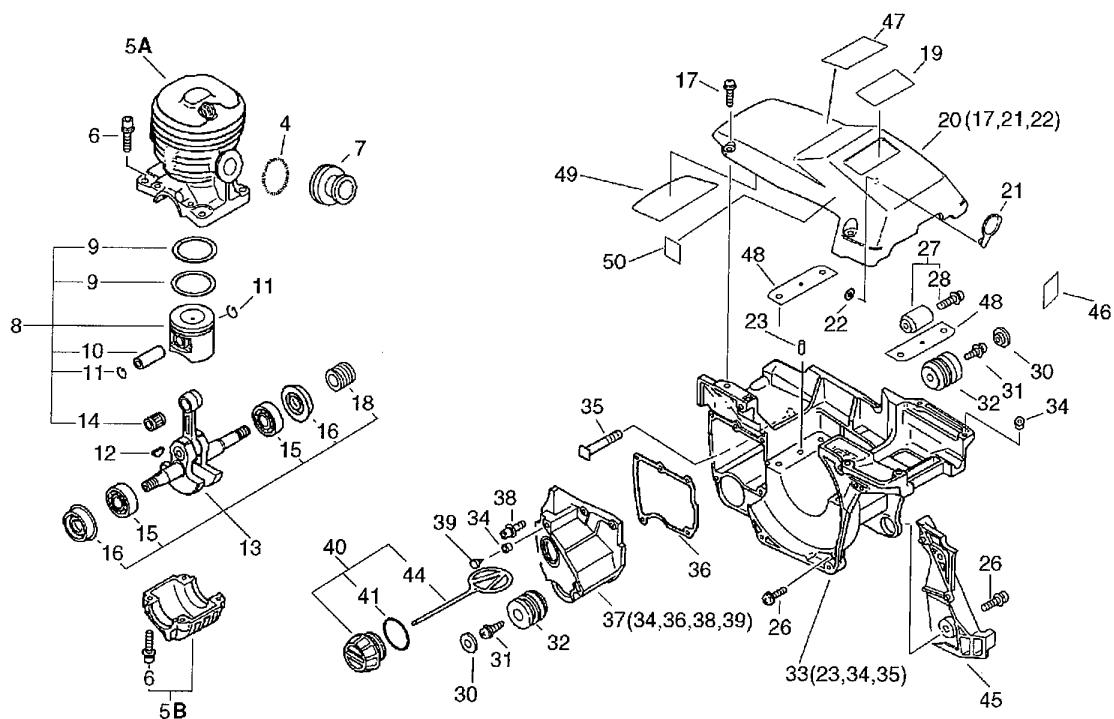

CS 4400

Cylinder, Crankcase, Piston(Sr/Nr 36020671 and after)

Cylinder, Crankcase, Piston(Sr/Nr 36020671 and after)

Key	Lv	Part no.	Part description	Quantity
4		130516-35430	SPRING, TENSION	1
5		P021-004060	CRANKCASE SET	1
6	+	900162-05022	BOLT, H.S. 5*22	4
6		900162-05022	BOLT, H.S. 5*22	4
7		130510-38330	ADAPTER, INTAKE	1
8		100000-38932	PISTON KIT	1
9	+	100011-38930	RING, PISTON	2
10	+	100013-35430	PIN, PISTON	1
11	+	100015-03931	CIRCLIP, PISTON PIN	2
14	+	100012-35430	BEARING, NEEDLE	1
12		100142-39130	KEY, WOODRUFF	1
13		P021-007290	CRANKSHAFT ASY	1
15	+	900888-36201	BEARING, BALL 6201	2
16	+	V505-000010	SEAL,OIL 12	2
18	+	437063-38330	GEAR, WORM	1
19		890611-39331	LABEL, MODEL	1
20		P021-006830	COVER, CYLINDER ASY	1
17	+	163890-38330	BOLT, 5	3
21	+	101579-38330	PLATE, WIND PROOF	1
22	+	900580-00004	PUSH, RING	1
26		900238-05016	SCREW 5*16	3
27		433000-19831	CATCHER KIT, CHAIN	1

CS 4400

28	+	900220-05018	SCREW 5*18	1
30		100918-38330	CAP, CUSHION	2
31		100915-33930	SCREW	2
32		100921-38330	CUSHION	2
33		P021-003110	COVER, ENGINE	1
23	+	100215-03930	PIN, DOWEL	2
34	+	436018-38330	PIN, DOWEL	2
35	+	433011-19830	STUD, GUIDE BAR	2
37		436005-38332	TANK, OIL (BS)	1
34	+	436018-38330	PIN, DOWEL	1
36	+	436019-38330	GASKET, OIL TANK	1
38	+	900162-04016	BOLT, H.S. 4*16	3
39	+	436114-13930	VALVE, CHECK	1
40		436001-39232	CAP, OIL	1

CS 4400

Cylinder, Crankcase, Piston(Sr/Nr 36020671 and after)

Key	Lv	Part no.	Part description	Quantity
41	+	900721-00025	O-RING 25	1
44	+	A365-000050	CONNECTOR,CAP	1
45		433045-38332	COVER	1
46		890157-39130	LABEL, SWITCH	1
47		890345-39230	LABEL,CAUTION	1
48		V150-001740	PLATE,EYE	2
49		V341-000090	WASHER,SQUARE	1
50		X505-000180	LABEL,CAUTION	1

CS 4400

Handle

Key	Lv	Part no.	Part description	Quantity
24		100918-38330	CAP, CUSHION	2
25		100910-38330	CUSHION	2
26		351606-38330	HANDLE, FRONT	1
27		900268-05020	SCREW 5*20	2
27		91145-05020	BOLT HS TAPPING	2
28		900253-05016	SCREW	2
28		91145-05016	BOLT HS TAPPING	2