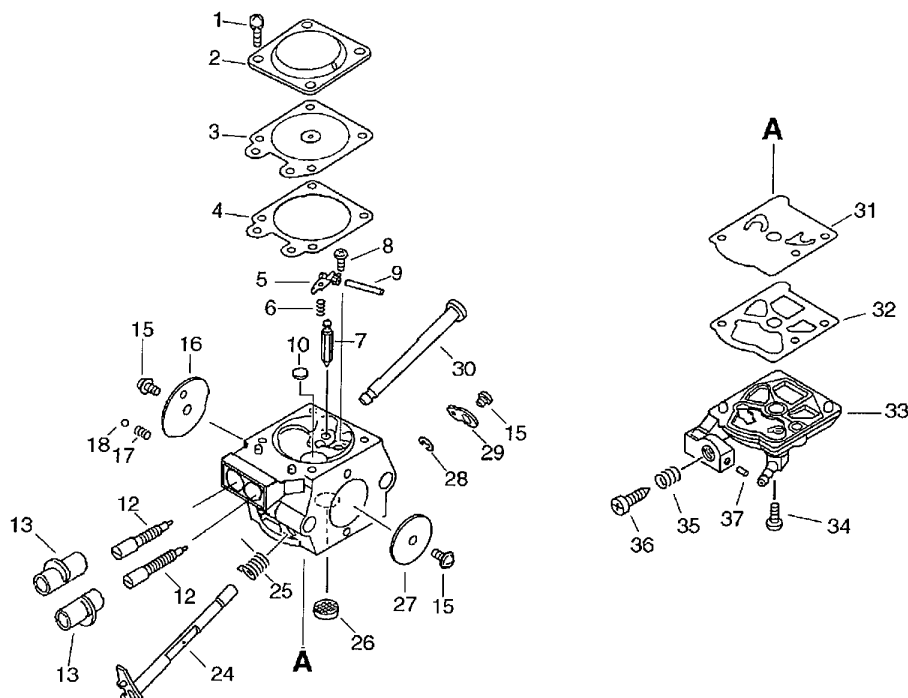

CS 4400

Carburetor(Sr/Nr 36000001 and after)

Carburetor(Sr/Nr 36000001 and after)

Key	Lv	Part no.	Part description	Quantity
		123000-39333	CARBURETOR WT-416C	1
1	+	123130-02960	SCREW	4
2	+	123142-03930	COVER, M. DIAPHRAGM	1
3	+	123141-03930	DIAPHRAGM, METERING	1
4	+	123140-03930	GASKET, M. DIAPHRAGM	1
5	+	123123-03930	LEVER, METERING	1
6	+	123122-39330	SPRING, METER. LEVER	1
7	+	123137-19830	VALVE, INLET NEEDLE	1
8	+	123139-03930	SCREW, M. LEVER PIN	1
9	+	123138-03930	PIN, METERING LEVER	1
10	+	123146-10631	PLUG, WELCH	1
12	+	123120-03661	NEEDLE	2
13	+	P003-000010	LIMITER CAP	2
15	+	123114-38830	SCREW	3
16	+	123132-37330	VALVE, CHOKE	1
17	+	123135-10630	SPRING, CHOKE FRICT.	1
18	+	123136-10630	BALL, CHOKE FRICTION	1
24	+	123117-39330	SHAFT, THROTTLE	1
25	+	123113-37530	SPRING, THROTTLE RTN	1
26	+	123126-10631	SCREEN, INLET	1
27	+	123116-10530	VALVE, THROTTLE	1
28	+	123127-15030	RING	1