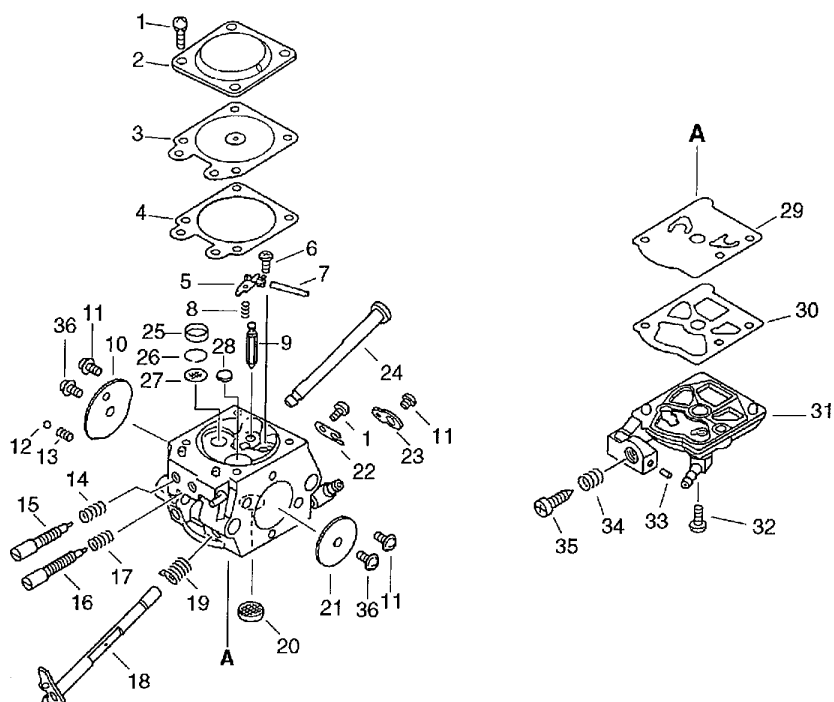

CS 4400

PartsList Master - -

Page 1 of 3

Carburetor(Sr/Nr 613855 and before)

Carburetor(Sr/Nr 613855 and before)

Key	Lv	Part no.	Part description	Quantity
		123000-38331	CARBURETOR ASSY	1
		123000-38332	CARBURETOR ASSY	1
1	+	123130-02960	SCREW	5
2	+	123142-03930	COVER, M. DIAPHRAGM	1
3	+	123141-03930	DIAPHRAGM, METERING	1
4	+	123140-03930	GASKET, M. DIAPHRAGM	1
5	+	123123-03930	LEVER, METERING	1
5	+	123123-38330	LEVER, METERING	1
6	+	123139-03930	SCREW, M. LEVER PIN	1
7	+	123138-03930	PIN, METERING LEVER	1
8	+	123122-11130	SPRING, METER. LEVER	1
9	+	123137-19830	VALVE, INLET NEEDLE	1
10	+	123132-37330	VALVE, CHOKE	1
11	+	123114-03930	SCREW	3
11	+	123114-03930	SCREW	1
11	+	123114-38830	SCREW	1
12	+	123136-10630	BALL, CHOKE FRICTION	1
13	+	123135-10630	SPRING, CHOKE FRICT.	1
14	+	123119-22130	SPRING, NEEDLE	1
15	+	123120-38330	NEEDLE, HIGH SPEED	1
16	+	123118-38330	NEEDLE, IDLE	1
17	+	123121-22130	SPRING, NEEDLE	1