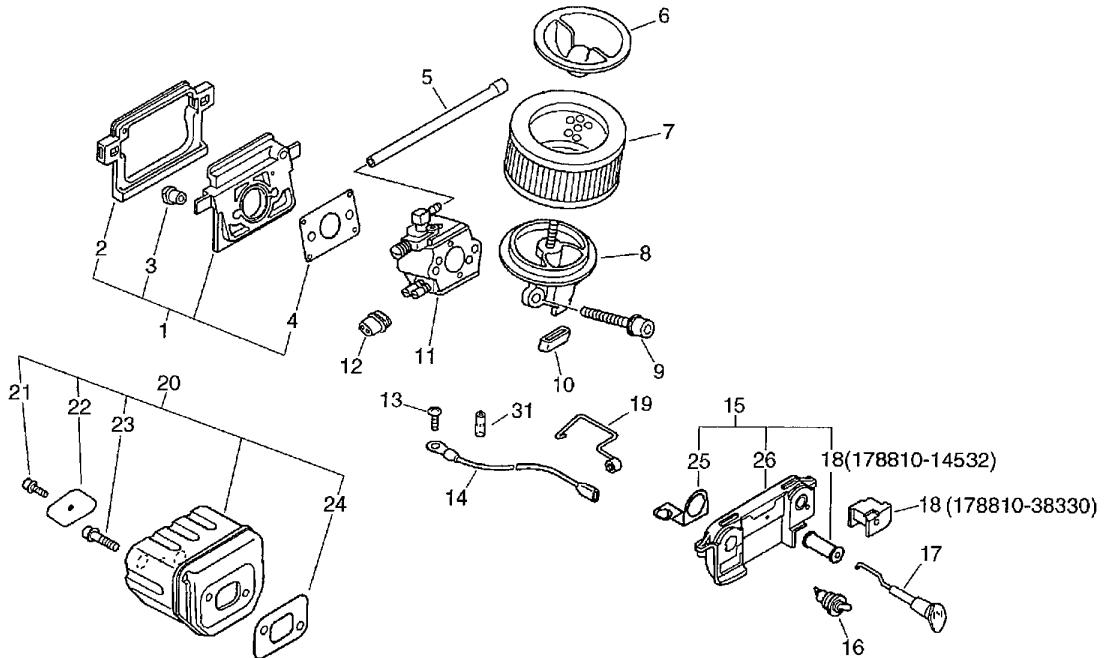

CS 4400

PartsList Master - -

Page 1 of 3

Air Cleaner, Muffler

Air Cleaner, Muffler

Key	Lv	Part no.	Part description	Quantity
1		130000-38330	INSULATOR KIT	1
1		130000-38331	INSULATOR ASY,INTAKE	1
2	+	130366-38330	CUSHION	1
2	+	V420-001130	CUSHION	1
3	+	130020-33330	NUT	2
4	+	130010-38330	GASKET, INTAKE	1
5		130110-38330	PIPE, IMPULSE	1
6		130405-38331	BRACKET, AIR CLEANER	1
7		130310-38330	FILTER, AIR	1
7		130310-38331	FILTER, AIR	1
8		130301-38331	ELBOW, CARBURETOR	1
8		130301-38332	ELBOW, CARBURETOR	1
9		900162-05050	BOLT, H.S. 5*50	2
10		130430-38330	CUSHION	1
11		123000-38331	CARBURETOR ASSY	1
11		123000-38332	CARBURETOR ASSY	1
11		123000-39333	CARBURETOR WT-416C	1
12		129010-33330	GROMMET	1
13		900220-04006	SCREW 4*6	1
14		162010-38330	LEAD, GROUND	1
14		162010-38331	LEAD, GROUND	1
14		162010-38332	LEAD, GROUND	1