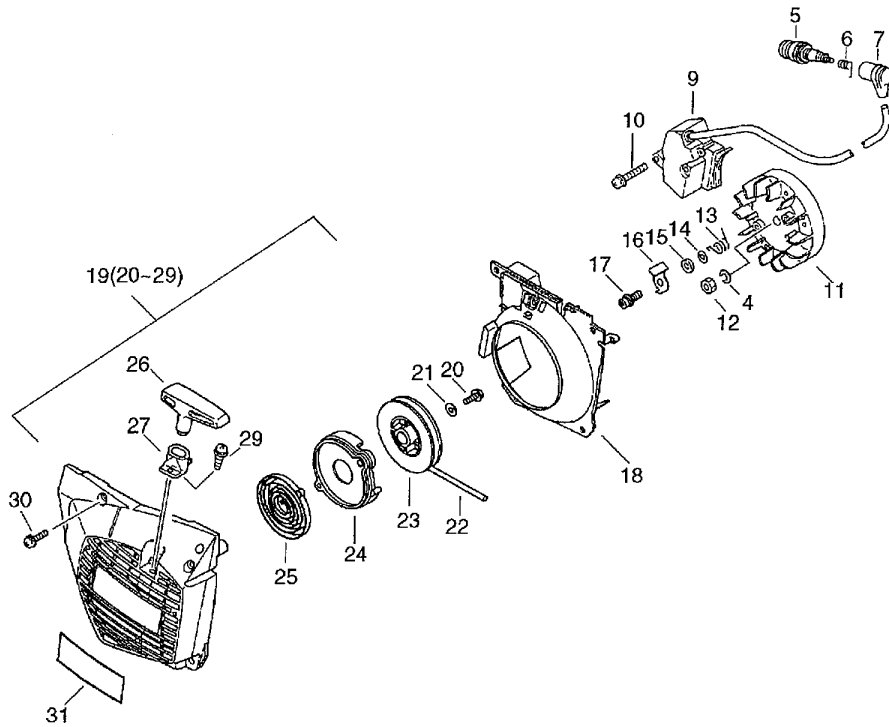

CS 4400

Cylinder, Crankcase, Piston(Sr/Nr 36020671 and after)

Key	Lv	Part no.	Part description	Quantity
41	+	900721-00025	O-RING 25	1
44	+	A365-000050	CONNECTOR,CAP	1
45		433045-38332	COVER	1
46		890157-39130	LABEL, SWITCH	1
47		890345-39230	LABEL,CAUTION	1
48		V150-001740	PLATE,EYE	2
49		V341-000090	WASHER,SQUARE	1
50		X505-000180	LABEL,CAUTION	1

CS 4400

Air Cleaner, Muffler

Key	Lv	Part no.	Part description	Quantity
17		178510-38330	ROD, CHOKE	1
17		178510-38331	ROD, CHOKE	1
17		A241-000100	KNOB, CHOKE	1
18		178810-38330	GROMMET, CHOKE	1
19		178011-38331	ROD, THROTTLE	1
20		145600-38330	MUFFLER ASSY	1
20		145600-38331	MUFFLER ASY	1
20		145600-38332	MUFFLER ASY	1
20		145600-38333	MUFFLER ASY	1
20		P021-008610	MUFFLER ASY	1
21	+	900105-04006	BOLT, H.S. 4*6	1
22	+	145711-35430	PLATE (BL)	1
22	+	145711-60631	STAY, MUFFLER	1
23	+	900105-05014	BOLT, H.S. 5*14	2
24	+	145510-35431	GASKET, MUFFLER	1
31		C483-000000	BOOT,CONNECTOR	1

CS 4400

PartsList Master - -

Page 1 of 3

Starter, Magneto

Starter, Magneto

Key	Lv	Part no.	Part description	Quantity
4		900605-00008	WASHER, SPRING 8	1
5		159017-31730	PLUG, SPARK RCJ-6Y	1
6		159011-03432	COIL, SPARK PLUG	1
7		159012-01620	CAP, SPARK PLUG	1
9		156626-38330	COIL, IGNITION	1
9		156626-38331	COIL, IGNITION	1
9		156626-38332	COIL, IGNITION	1
9		A411-000030	COIL,IGNITION	1
9		A411-000031	COIL,IGNITION	1
10		900162-04030	BOLT, H.S. 4*30	2
11		156800-38930	ROTOR, MAGNETO	1
11		156800-38931	ROTOR, MAGNETO	1
11		A409-000080	ROTOR, MAGNETO	1
12		900500-00008	NUT 8	1
13		177234-35430	SPRING, RETURN	2
14		900603-00005	WASHER 5	2
15		177247-04630	SPACER, RATCHET	2
16		177218-19830	PAWL, STARTER	2
17		900162-05014	BOLT, H.S. 5*14	2
17		V203-000090	BOLT,5	2
18		101535-38930	COVER, FAN	1
18		A172-000060	COVER,FAN	1

CS 4400

Starter, Magneto

Key	Lv	Part no.	Part description	Quantity
27	+	177227-37930	GUIDE, ROPE	1
29	+	900296-03014	SCREW 3*14	1
30		900238-05018	SCREW 5*18	4
31		X502-000010	LABEL,ECHO	1

CS 4400

Handle

Handle