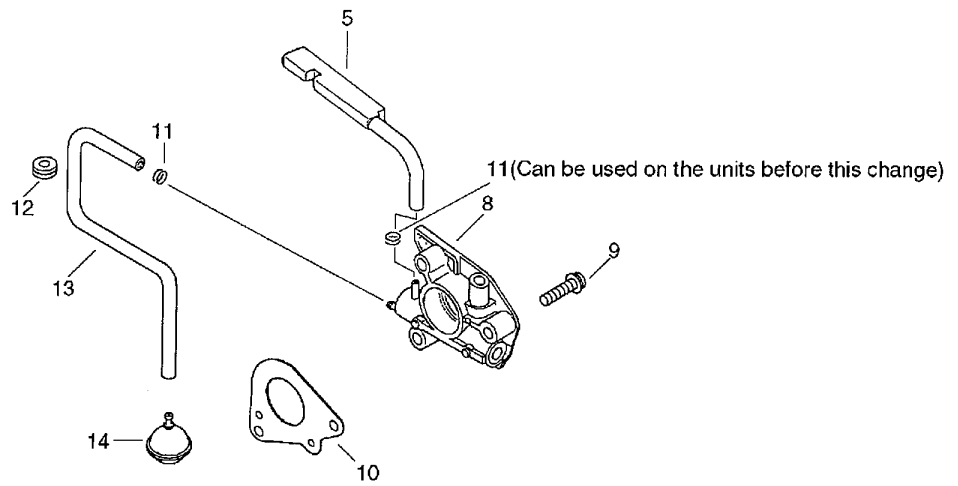

CS 4400

PartsList Master - -

Page 1 of 2

Auto-Oiler

CS 4400

Auto-Oiler

Key	Lv	Part no.	Part description	Quantity
5		437229-38331	PIPE	1
8		437002-38330	AUTO-OILER ASSY	1
9		900238-04016	SCREW 4*16	2
9		900223-04016	SCREW	2
10		175310-38330	PLATE, SEAL	1
11		132013-26630	CLIP	2
11		132013-26630	CLIP	1
12		132115-12330	GROMMET	1
13		437210-38330	PIPE, OIL	1
14		436205-14730	STRAINER, OIL	1