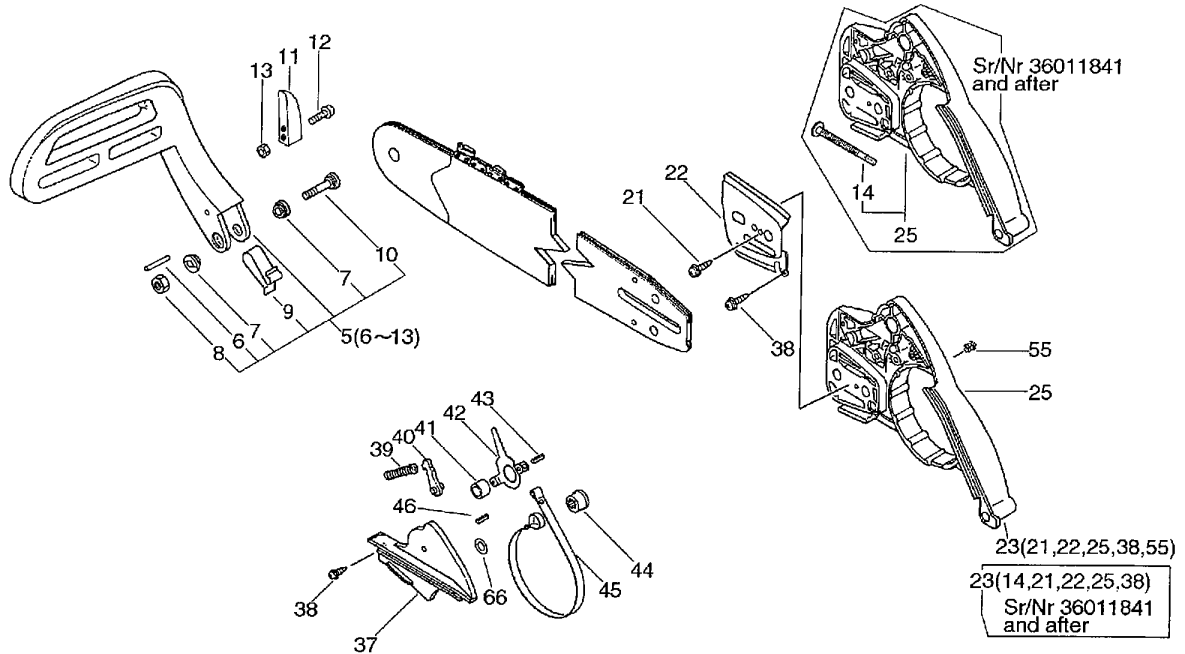

CS 4400

Chain Brake Assy(Sr/Nr 36020670 and before)

Chain Brake Assy(Sr/Nr 36020670 and before)

Key	Lv	Part no.	Part description	Quantity
		433100-38930	BRAKE ASSY, CHAIN	1
		433100-38931	BRAKE ASY, CHAIN	1
		433100-38932	BRAKE ASY, CHAIN	1
		433100-38933	BRAKE ASY, CHAIN	1
		433100-38934	BRAKE ASY, CHAIN	1
		433100-38935	BRAKE ASY, CHAIN	1
		433100-38936	BRAKE ASY, CHAIN	1
		P021-010130	BRAKE,ASM CHAIN	1
5	+	433201-39331	LEVER ASSY, BRAKE	1
5	+	433201-39332	LEVER ASY, BRAKE	1
6	++	900330-30240	PIN 3*24	1
7	++	433167-39130	SPACER	2
8	++	900560-00005	NUT, LOCK 5	1
8	++	900562-50005	LOCKNUT 5	1
9	++	433114-38331	SPRING	1
10	++	900209-05030	SCREW, 5*30	1
10	++	91318-05032	SCREW	1
11	++	433171-39330	WEIGHT, BRAKE	1
12	++	900238-04018	SCREW 4*18	2
13	++	900500-00004	NUT 4	2
25	+	433005-38930	GUARD, SPROCKET	1
23	+	P021-000480	SPROCKET GUARD KIT	1