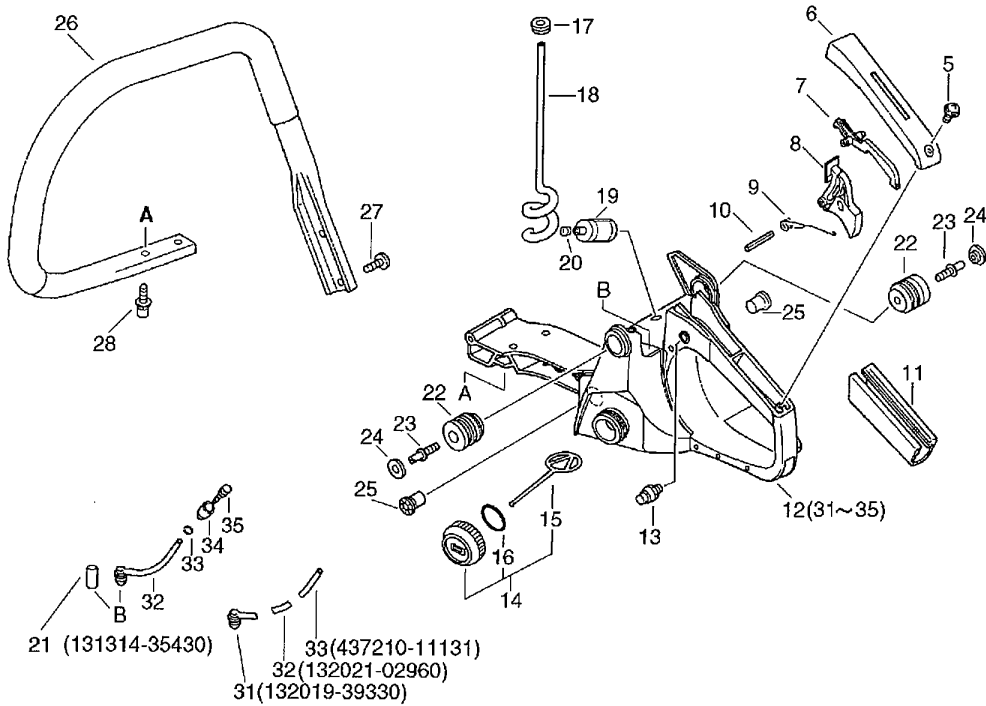

CS 4400

28	+	900220-05018	SCREW 5*18	1
30		100918-38330	CAP, CUSHION	2
31		100915-33930	SCREW	2
32		100921-38330	CUSHION	2
33		P021-003110	COVER, ENGINE	1
23	+	100215-03930	PIN, DOWEL	2
34	+	436018-38330	PIN, DOWEL	2
35	+	433011-19830	STUD, GUIDE BAR	2
37		436005-38332	TANK, OIL (BS)	1
34	+	436018-38330	PIN, DOWEL	1
36	+	436019-38330	GASKET, OIL TANK	1
38	+	900162-04016	BOLT, H.S. 4*16	3
39	+	436114-13930	VALVE, CHECK	1
40		436001-39232	CAP, OIL	1

CS 4400

Starter, Magneto

Key	Lv	Part no.	Part description	Quantity
27	+	177227-37930	GUIDE, ROPE	1
29	+	900296-03014	SCREW 3*14	1
30		900238-05018	SCREW 5*18	4
31		X502-000010	LABEL,ECHO	1

CS 4400

Handle

Handle

Key	Lv	Part no.	Part description	Quantity
5		900253-04014	SCREW 4*14	1
6		351155-35430	COVER, HANDLE (BL)	1
7		178090-37930	LOCKOUT, T. CONTROL	1
8		178010-38330	TRIGGER, THROTTLE	1
8		178010-38331	TRIGGER, THROTTLE	1
8		C450-000000	TRIGGER, THROTTLE	1
9		178043-35430	SPRING, THR. RETURN	1
10		900345-40030	PIN, SPRING 4*30SUS	1
11		351111-19830	GRIP, HANDLE	1
12		351103-38330	HANDLE, REAR	1
12		351101-38330	HANDLE ASSY, REAR	1
12		351101-38331	HANDLE ASSY, REAR	1
12		351101-38332	HANDLE ASY, REAR	1
31	+	132019-39330	GROMMET, FUEL	1
32	+	132021-02960	CONNECTOR, PIPE	1
32	+	132012-39330	PIPE, W/GROMMET	1
33	+	437210-11131	PIPE 3*5*90 NBR	1
33	+	132013-26630	CLIP	1
34	+	131328-40630	COVER, VENT	1
35	+	131300-40630	VALVE, CHECK	1
35	+	131300-56430	VALVE, CHECK	1
13		178302-12330	LATCH, THROTTLE	1

CS 4400

Handle

Key	Lv	Part no.	Part description	Quantity
24		100918-38330	CAP, CUSHION	2
25		100910-38330	CUSHION	2
26		351606-38330	HANDLE, FRONT	1
27		900268-05020	SCREW 5*20	2
27		91145-05020	BOLT HS TAPPING	2
28		900253-05016	SCREW	2
28		91145-05016	BOLT HS TAPPING	2