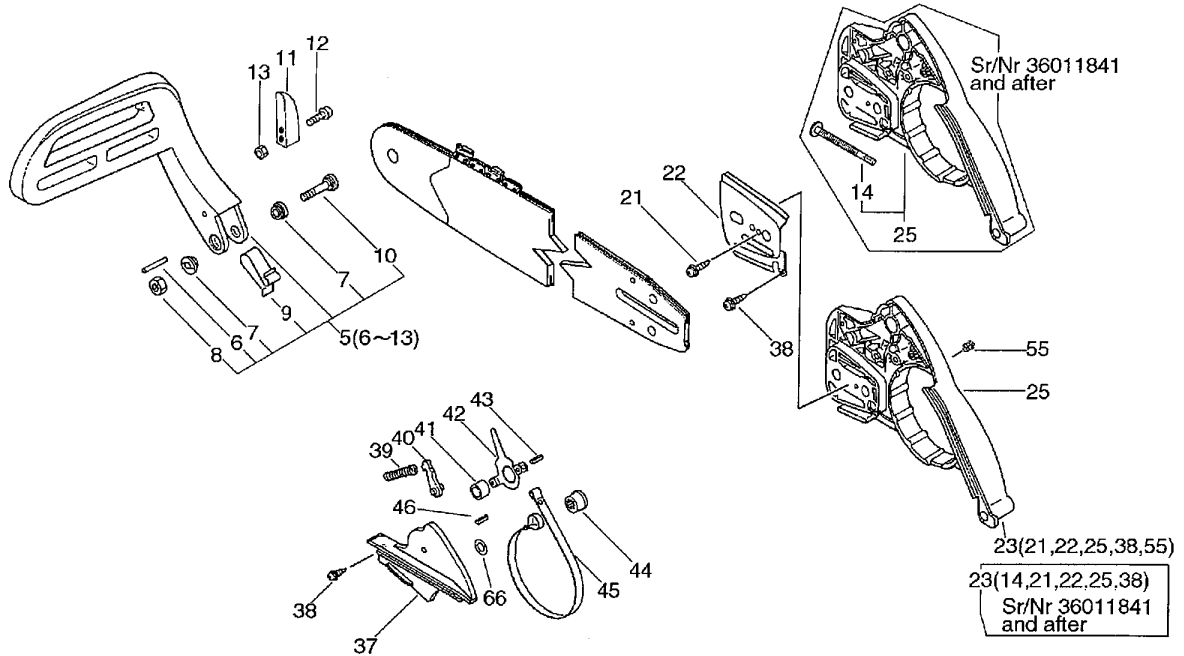

CS 4400

Chain Brake Asy(Sr/Nr 36020670 and before)

Chain Brake Asy(Sr/Nr 36020670 and before)

Key	Lv	Part no.	Part description	Quantity
		433100-38930	BRAKE ASSY, CHAIN	1
		433100-38931	BRAKE ASY, CHAIN	1
		433100-38932	BRAKE ASY, CHAIN	1
		433100-38933	BRAKE ASY, CHAIN	1
		433100-38934	BRAKE ASY, CHAIN	1
		433100-38935	BRAKE ASY, CHAIN	1
		433100-38936	BRAKE ASY, CHAIN	1
		P021-010130	BRAKE,ASM CHAIN	1
5	+	433201-39331	LEVER ASSY, BRAKE	1
5	+	433201-39332	LEVER ASSY, BRAKE	1
6	++	900330-30240	PIN 3*24	1
7	++	433167-39130	SPACER	2
8	++	900560-00005	NUT, LOCK 5	1
8	++	900562-50005	LOCKNUT 5	1
9	++	433114-38331	SPRING	1
10	++	900209-05030	SCREW, 5*30	1
10	++	91318-05032	SCREW	1
11	++	433171-39330	WEIGHT, BRAKE	1
12	++	900238-04018	SCREW 4*18	2
13	++	900500-00004	NUT 4	2
25	+	433005-38930	GUARD, SPROCKET	1
23	+	P021-000480	SPROCKET GUARD KIT	1