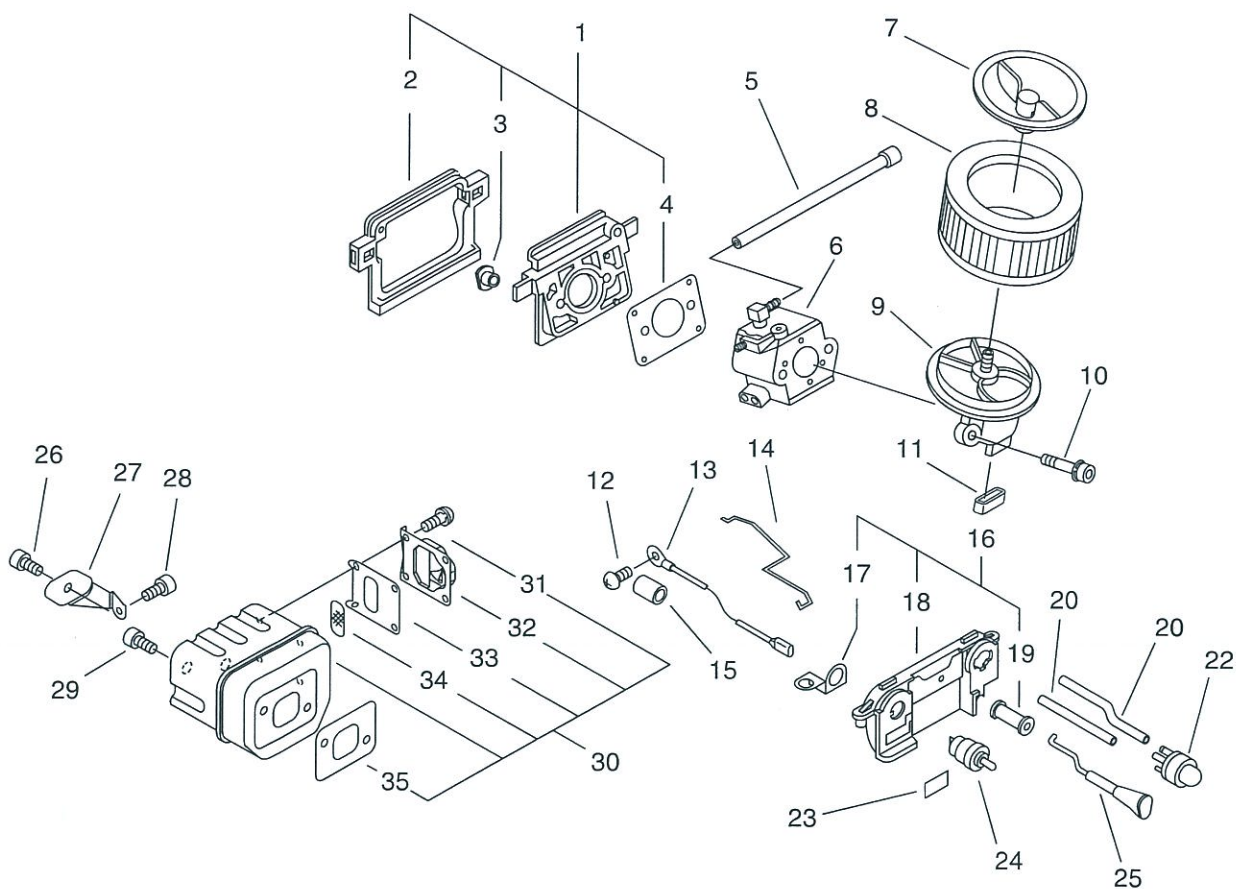

CS-450(37)

2 AIR CLEANER, CARBURETOR, MUFFLER

KEY	LV	PART NUMBER	Q'TY	DESCRIPTION	REMARKS
28		900105-06014	1	BOLT, H.S. 6*14	
29		900105-05016	2	BOLT, H.S. 5*16	
30		P021-012510	1	MUFFLER ASY	
31	+	91367-04010	4	SCREW	
32	+	A313-000890	1	GUIDE, EXHAUST	
33	+	V104-000860	1	GASKET, EXHAUST	
34	+	A310-000080	1	SCREEN, ARRESTOR	
35	+	145510-35431	1	GASKET, MUFFLER