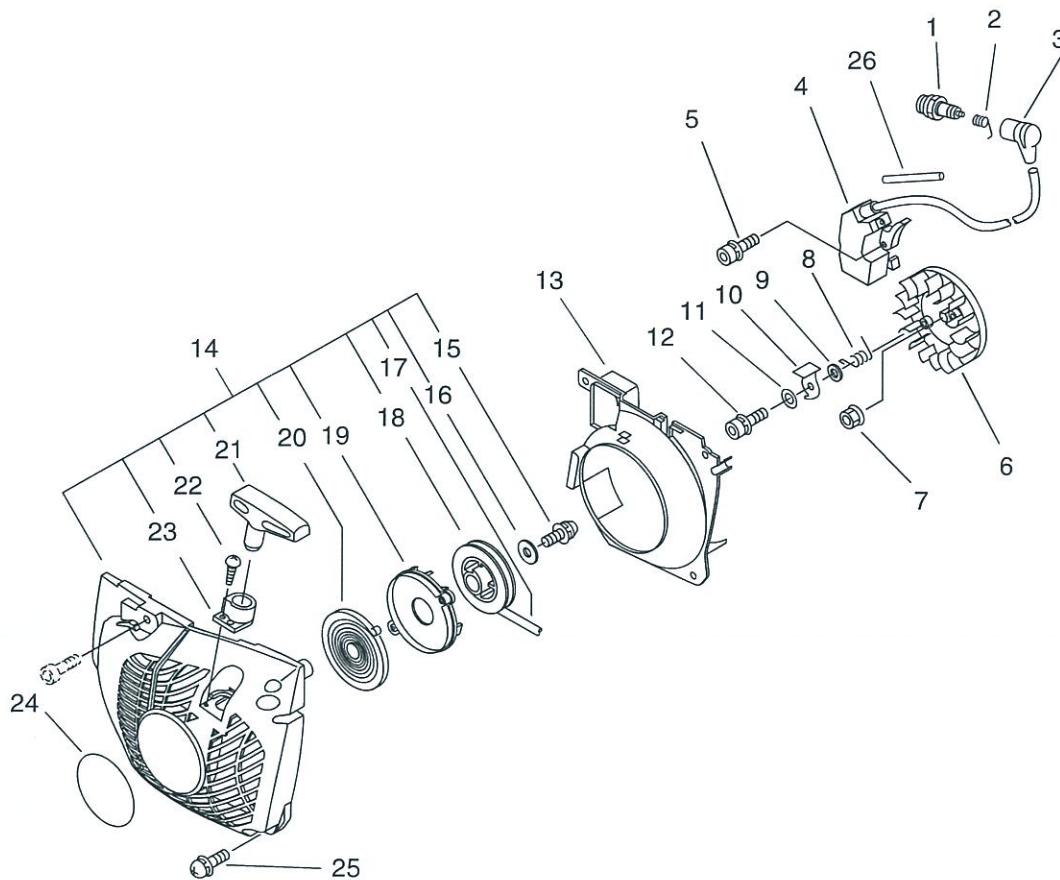

CS-450(37)

3 RECOIL STARTER, MAGNETO

KEY	LV	PART NUMBER	Q'TY	DESCRIPTION	REMARKS
1		A425-000000	1	SPARKPLUG	
2		A426-000010	1	TERMINAL, SPARKPLUG	
3		A427-000013	1	CAP, SPARK PLUG	
4		A411-000182	1	COIL, IGNITION	
5		900162-04030	2	BOLT, H.S. 4*30	
6		A409-000080	1	ROTOR, MAGNETO	
7		900515-00008	1	NUT, FLANGE 8	
8		177234-35430	2	SPRING, RETURN	
9		900603-00005	2	WASHER 5	
10		177218-19830	2	PAWL, STARTER	
11		177247-04630	2	SPACER, RATCHET	
12		V203-000090	2	BOLT, 5	
13		A172-000062	1	COVER, FAN	
14		P021-013482	1	STARTER ASY	
15	+	900238-05012	1	SCREW 5*12	
16	+	177214-02830	1	WASHER	
17	+	177226-19830	1	ROPE, STARTER	
18	+	A506-000100	1	REEL, ROPE	
19	+	177221-35430	1	PLATE, STARTER	
20	+	177220-35430	1	SPRING, REWIND	
21	+	177228-35431	1	GRIP, STARTER	
22	+	900296-03014	1	SCREW 3*14	
23	+	177227-37930	1	GUIDE, ROPE	
24		X502-000410	1	LABEL, ECHO	
25		900238-05018	3	SCREW 5*18	
26		V475-002390	1	TUBE