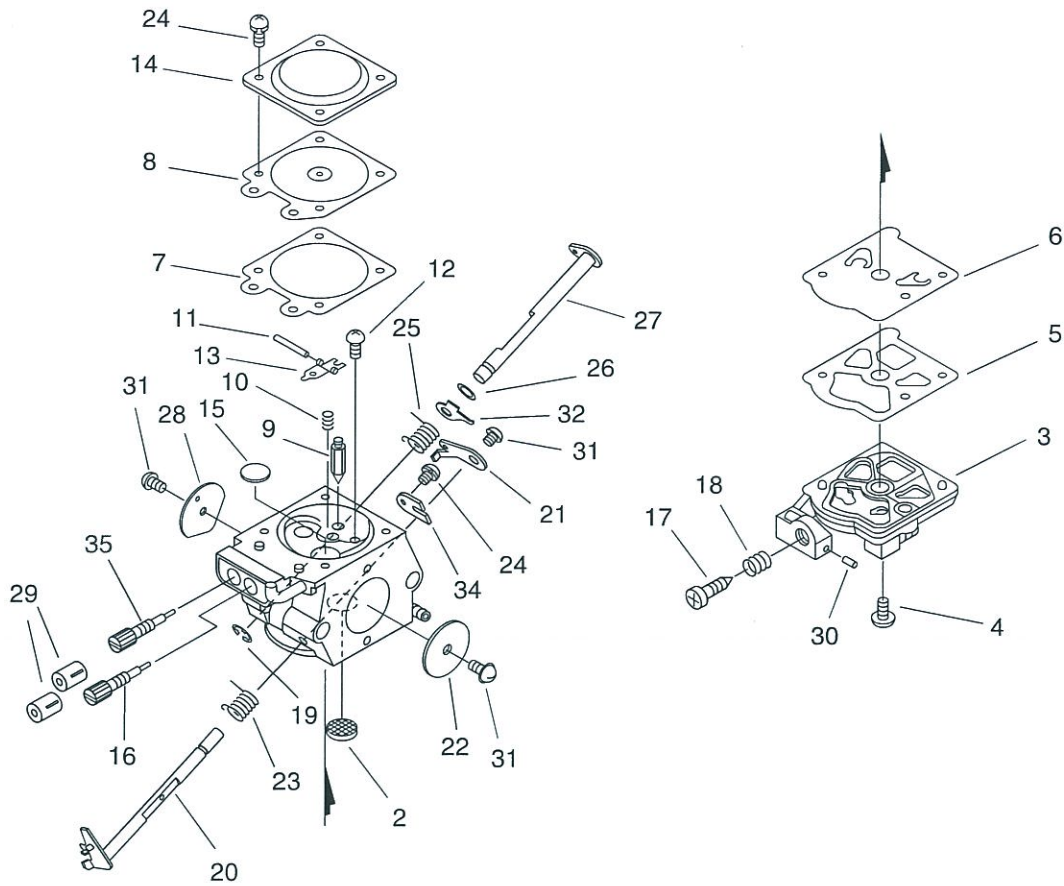

CS-450(37) 7 CARBURETOR

KEY	LV	PART NUMBER	Q'TY	DESCRIPTION	REMARKS
		A021-001471	1	CARBURETOR,DIAPHRAGM	
2	+	123126-10631	1	SCREEN, INLET	
3	+	123124-38330	1	COVER, FUEL PUMP	
4	+	123110-03930	1	SCREW, PUMP COVER	
5	+	123125-15030	1	GASKET, FUEL PUMP	
6	+	123112-15030	1	DIAPHRAGM, FUEL PUMP	
7	+	123140-03930	1	GASKET, M. DIAPHRAGM	
8	+	P003-001850	1	DIAPHRAGM, METERING	
9	+	123137-19830	1	VALVE, INLET NEEDLE	
10	+	123122-39330	1	SPRING, METER. LEVER	
11	+	123138-03930	1	PIN, METERING LEVER	
12	+	123139-03930	1	SCREW, M. LEVER PIN	
13	+	123123-03930	1	LEVER, METERING	
14	+	123142-03930	1	COVER, M. DIAPHRAGM	
15	+	123146-10631	1	PLUG, WELCH	
16	+	123120-03661	1	NEEDLE	
17	+	123134-04260	1	SCREW, IDLE ADJUST	
18	+	123133-04260	1	SPRING, IDLE ADJUST	
19	+	123127-15030	1	RING	
20	+	P003-001810	1	SHAFT ASY, THROTTLE	
21	+	P003-001780	1	LEVER, THROTTLE	
22	+	123116-10530	1	VALVE, THROTTLE	
23	+	123113-37530	1	SPRING, THROTTLE RTN	
24	+	123130-02960	5	SCREW	
25	+	P003-000140	1	SPRING	
26	+	123149-26030	1	WASHER