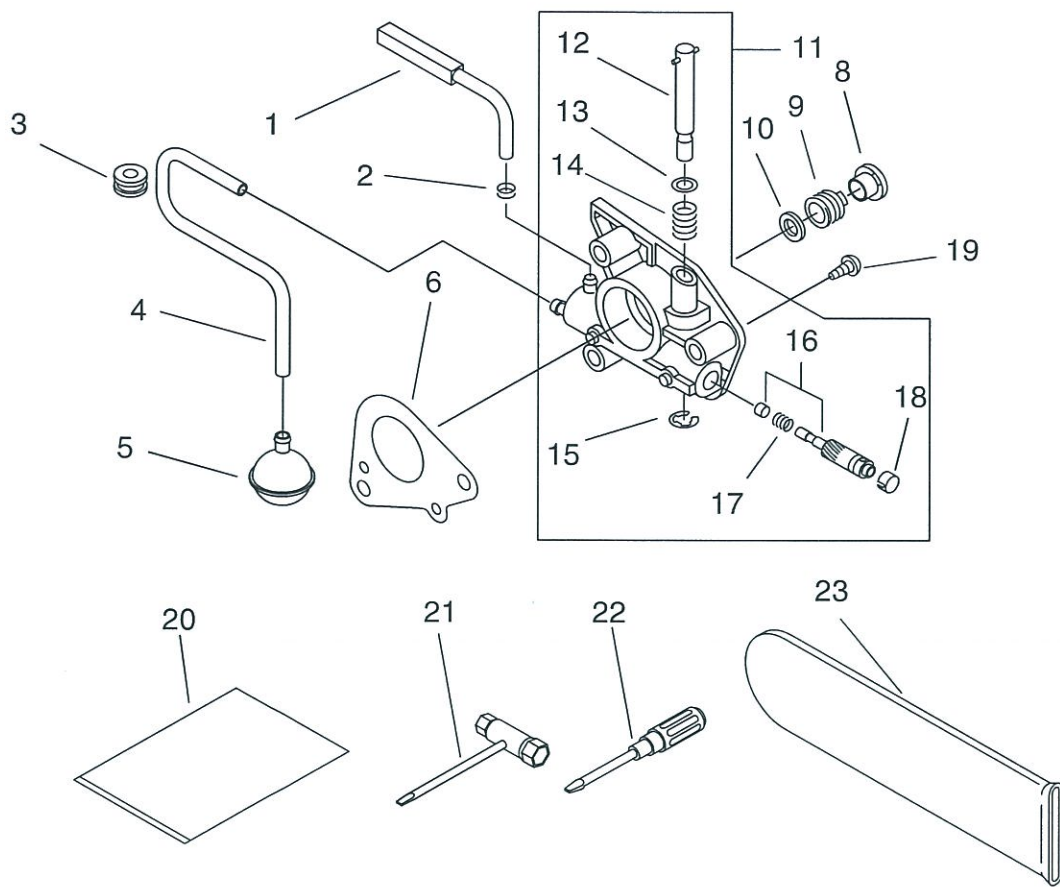

CS-450(37)

3 RECOIL STARTER, MAGNETO

KEY	LV	PART NUMBER	Q'TY	DESCRIPTION	REMARKS
1		A425-000000	1	SPARKPLUG	
2		A426-000010	1	TERMINAL, SPARKPLUG	
3		A427-000013	1	CAP, SPARK PLUG	
4		A411-000182	1	COIL, IGNITION	
5		900162-04030	2	BOLT, H.S. 4*30	
6		A409-000080	1	ROTOR, MAGNETO	
7		900515-00008	1	NUT, FLANGE 8	
8		177234-35430	2	SPRING, RETURN	
9		900603-00005	2	WASHER 5	
10		177218-19830	2	PAWL, STARTER	
11		177247-04630	2	SPACER, RATCHET	
12		V203-000090	2	BOLT, 5	
13		A172-000062	1	COVER, FAN	
14		P021-013482	1	STARTER ASY	
15	+	900238-05012	1	SCREW 5*12	
16	+	177214-02830	1	WASHER	
17	+	177226-19830	1	ROPE, STARTER	
18	+	A506-000100	1	REEL, ROPE	
19	+	177221-35430	1	PLATE, STARTER	
20	+	177220-35430	1	SPRING, REWIND	
21	+	177228-35431	1	GRIP, STARTER	
22	+	900296-03014	1	SCREW 3*14	
23	+	177227-37930	1	GUIDE, ROPE	
24		X502-000410	1	LABEL, ECHO	
25		900238-05018	3	SCREW 5*18	
26		V475-002390	1	TUBE	

CS-450(37) 5 AUTO-OILER

KEY	LV	PART NUMBER	Q'TY	DESCRIPTION	REMARKS
1		437229-38331	1	PIPE	
2		132013-26630	1	CLIP	
3		132115-12330	1	GROMMET	
4		437210-38330	1	PIPE, OIL	
5		436205-14730	1	STRAINER, OIL	
6		175310-38330	1	PLATE, SEAL	
8		V356-000352	1	COLLAR,10	
9		V652-000030	1	GEAR,WORM	
10		V308-000030	1	WASHER,CIRCULAR 11	
11		C022-000030	1	AUTO-OILER ASSEMBLY	
12	+	437016-38330	1	NEEDLE, ADJUST	
13	+	437029-37330	1	WASHER	
14	+	437015-37330	1	SPRING	
15	+	123127-15030	1	RING	
16	+	437024-37330	1	PLUNGER	
17	+	437019-38330	1	SPRING	
18	+	437062-38330	1	CAP, OIL PUMP	
19		900223-04016	2	SCREW	
20		X698-000050	1	TOOL,CASE	
21		X602-000080	1	TOOL,WRENCH	
22		895811-00130	1	DRIVER, SCREW 125	
23		X490-000490	1	SCABBARD,CHAIN	