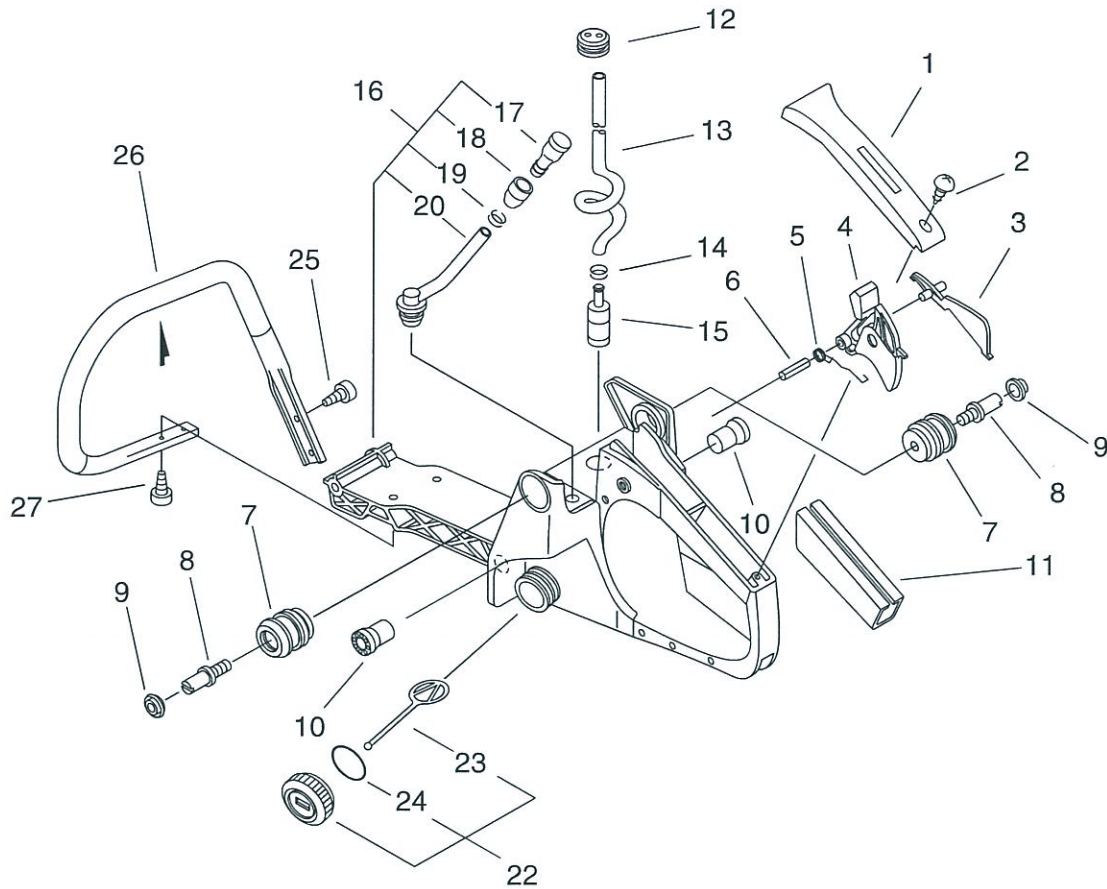

CS-450(37)

4 HANDLE

KEY	LV	PART NUMBER	QTY	DESCRIPTION	REMARKS
1		351155-35430	1	COVER, HANDLE (BL)	
2		900253-04014	1	SCREW 4*14	
3		C460-000072	1	LOCKOUT, THROTTLE	
4		C450-000212	1	CONTROL, THROTTLE	
5		V452-000260	1	SPRING, TORSION	
6		900345-40030	1	PIN, SPRING 4*30SUS	
7		100921-38330	2	CUSHION	
8		100915-32530	2	BOLT	
9		100918-38330	2	CAP, CUSHION	
10		100910-38330	2	CUSHION	
11		351111-19830	1	GRIP, HANDLE	
12		132115-44330	1	GROMMET	
13		132010-38331	1	PIPE	
14		132013-26630	1	CLIP	
15		131205-19831	1	STRAINER, FUEL	
16		P021-012502	1	HANDLE ASY, REAR	
17	+	131300-56431	1	VENT ASSEMBLY, FUEL	
18	+	131328-40630	1	COVER, VENT	
19	+	132013-26630	1	CLIP	
20	+	132012-39331	1	PIPE	
22		P021-010601	1	FUEL CAP ASY	
23	+	A365-000050	1	CONNECTOR, CAP	
24	+	V581-000610	1	RING, O	
25		91145-05020	2	BOLT HS TAPPING	
26		C400-000011	1	HANDLE, FRONT	
27		91145-05016	2	BOLT HS TAPPING