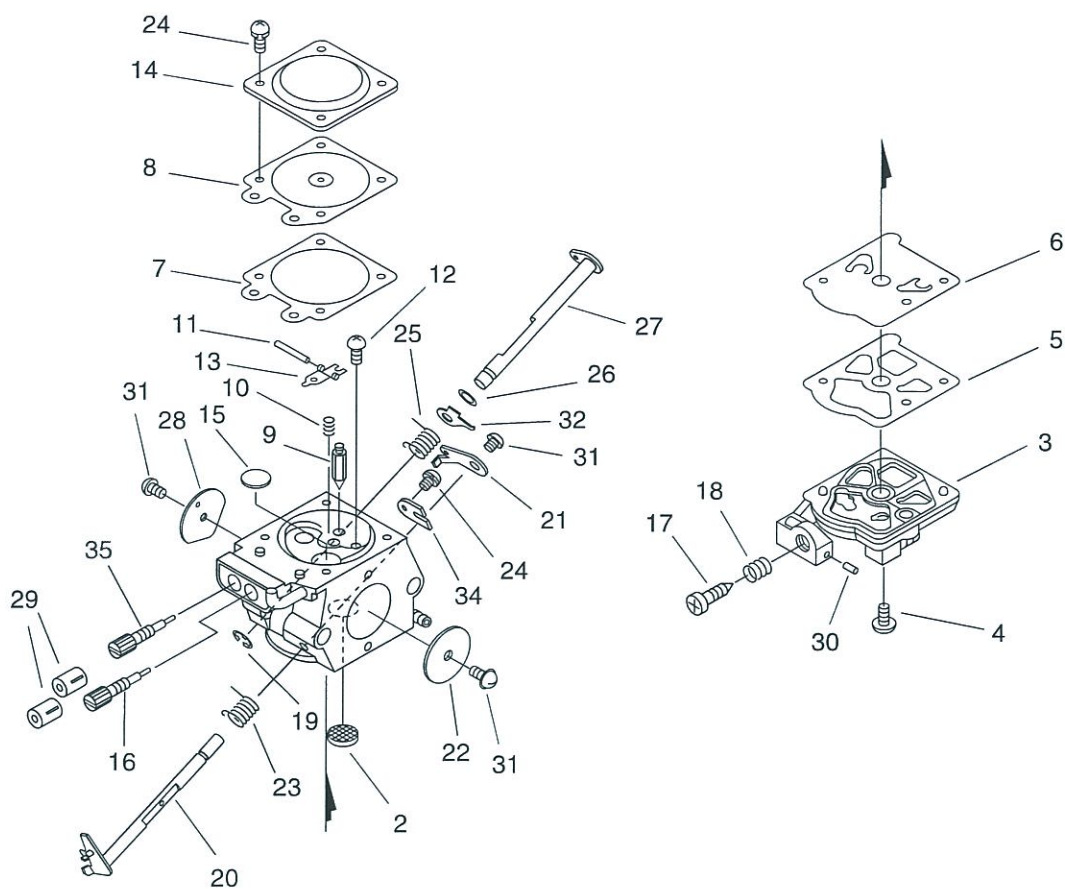

CS-450(37) 7 CARBURETOR

KEY	LV	PART NUMBER	Q'TY	DESCRIPTION	REMARKS
27	+	P003-000150	1	CHOKE, SHAFT	
28	+	P003-002200	1	VALVE, CHOKE	
29	+	P003-000010	2	LIMITER CAP	
30	+	123178-15030	1	PLUG, FRICTION	
31	+	123114-38830	3	SCREW	
32	+	P003-001510	1	LEVER-FAST IDLE	
34	+	123127-03930	1	CLIP, THROTTLE SHAFT	
35	+	123118-02261	1	NEEDLE