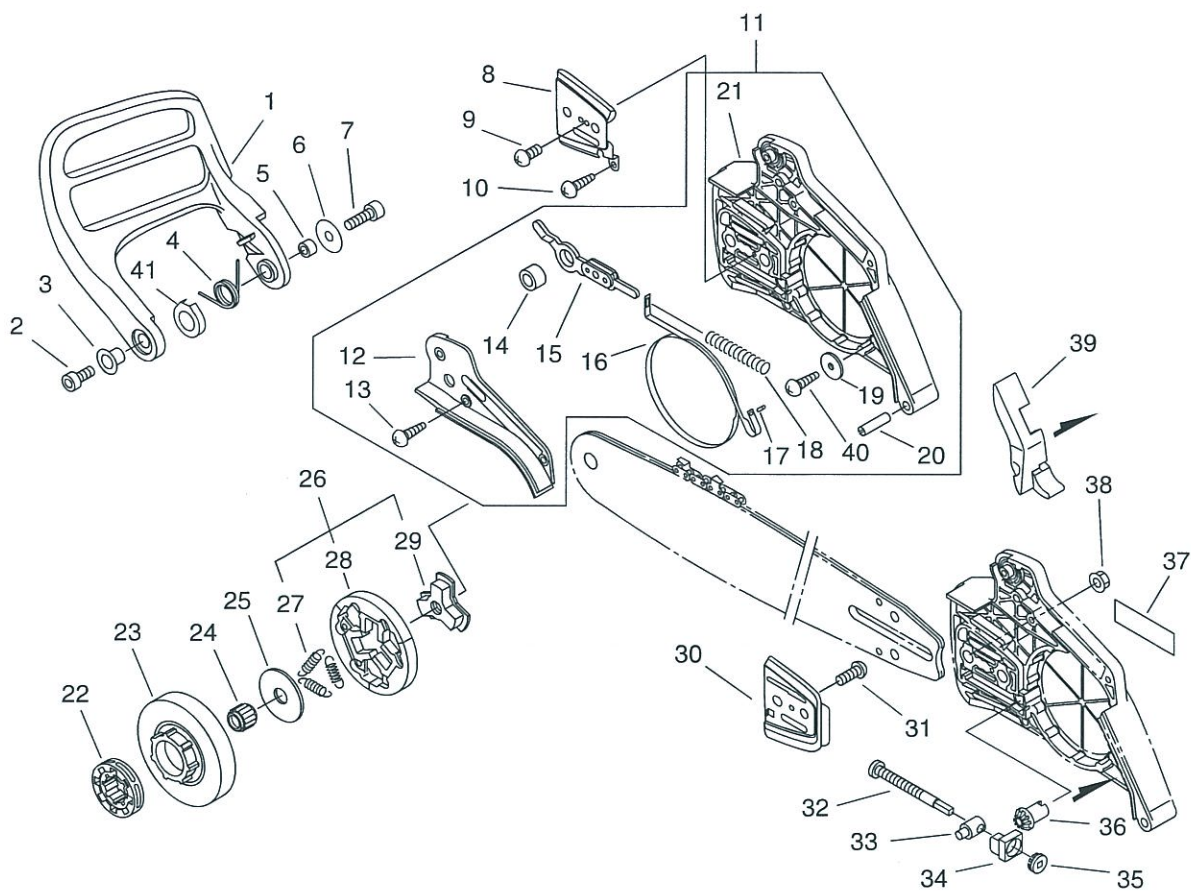

CS-450(37)

6 CLUTCH, SPROCKET

KEY	LV	PART NUMBER	Q'TY	DESCRIPTION	REMARKS
1		C320-000141	1	LEVER, BRAKE	
2		900105-05030	1	BOLT, H.S. 5*30	
3		V356-000300	1	COLLAR, 10	
4		V452-001281	1	SPRING, TORSION	
5		433116-35430	1	SPACER 8	
6		177214-03930	1	WASHER	
7		V202-000120	1	BOLT, 4	
8		C305-000001	1	PLATE, SPROCKET GUARD	
9		91325-03005	1	SCREW	
10		V202-000060	1	BOLT, 4	
11		C032-000322	1	BRAKE ASY, CHAIN	
12	+	C345-000241	1	COVER, BRAKE	
13	+	V202-000060	3	BOLT, 4	
14	+	433116-35430	1	SPACER 8	
15	+	C334-000090	1	CONNECTOR, BRAKE	
16	+	C328-000110	1	BAND, BRAKE	
17	+	900330-30120	1	PIN	
18	+	V450-000070	1	SPRING, COMPRESSION	
19	+	351249-06960	1	WASHER	
20	+	900342-60025	1	PIN, SPRING	
21	+	C300-000352	1	GUARD, SPROCKET	
40	+	900253-04016	1	SCREW 4*16	
22		175114-12530	1	SPROCKET, RIM .325	
23		A556-000440	1	DRUM, CLUTCH	
24		V555-000140	1	BEARING	
25		175019-39430	1	PLATE, CLUTCH