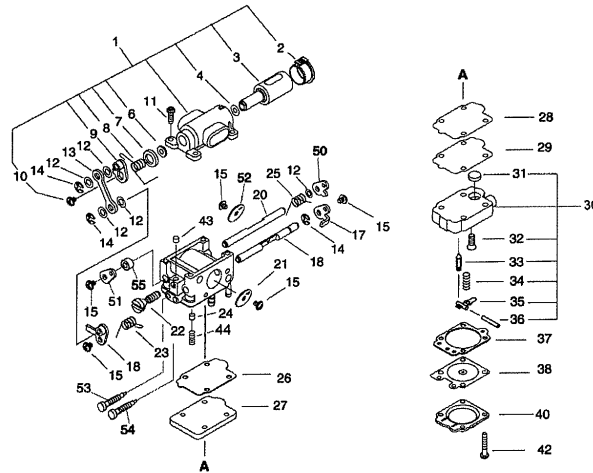

LABELS

Key	Lv	Part no.	Part description	Quantity
1		X503-010460	LABEL,MODEL	1
2		890345-39230	LABEL,CAUTION	1
3		X505-000180	LABEL,CAUTION	1
4		890157-39130	LABEL, SWITCH	1
5		X502-000460	LABEL,ECHO	1
6		X502-000340	LABEL,ECHO	1

CS550

PartsList Master - -

Page 1 of 3

CARBURETOR

CARBURETOR

Key	Lv	Part no.	Part description	Quantity
		A021-003360	CARBURETOR,DIAPHRAGM	1
1	+	P003-004230	BODY ASY AIR VALVE	1
2	++	P003-004040	COVER,AIR VALVE BODY	1
3	++	P003-002020	VALVE AIR	1
4	++	P003-002050	WASHER	1
6	++	P003-002060	SEAL DUST	1
7	++	P003-002000	COVER DUST	1