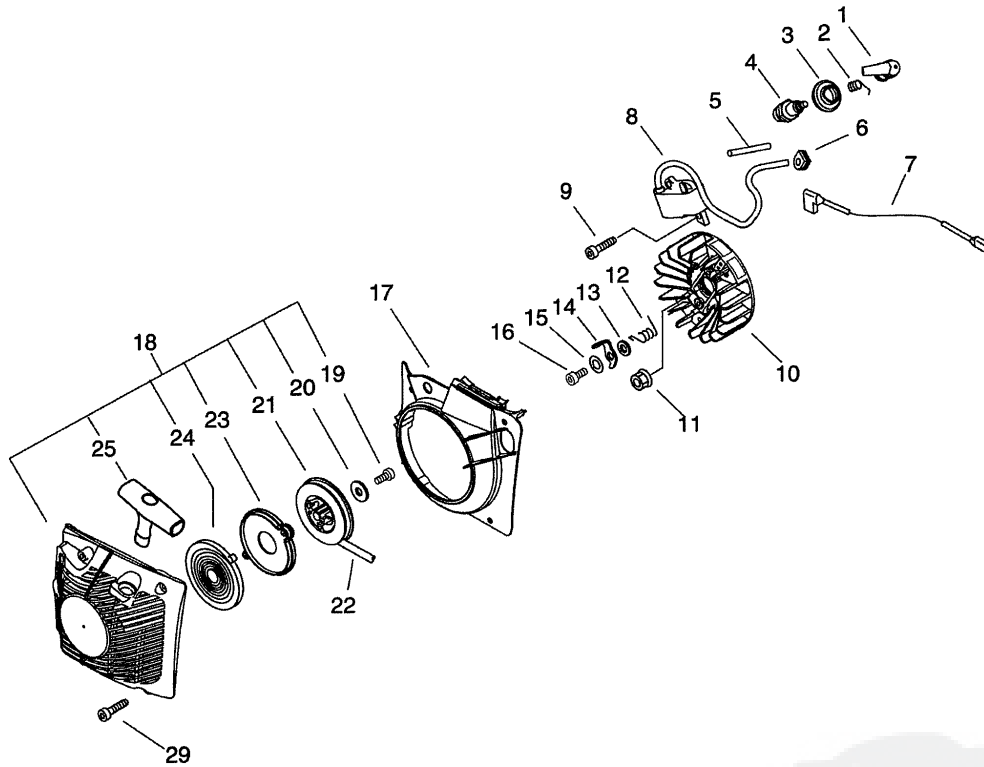

CS550

PartsList Master - -

Page 3 of 3

CYLINDER, CRANKCASE, PISTON

Key	Lv	Part no.	Part description	Quantity
37		132115-01461	GROMMET	1
39		P021-036670	FIXTURE, VALVE KIT M	1
40		P021-036660	FIXTURE, VALVE KIT D	1
41		900212-04014	SCREW 4*14	2
42		V804-000050	BOLT, TORX 4	6
43		A202-000210	BELLOWS, INTAKE	1
44		V376-001780	SPACER	1

CS550

PartsList Master - -

Page 1 of 2

AIR CLEANER, CARBURETOR

AIR CLEANER, CARBURETOR

Key	Lv	Part no.	Part description	Quantity
1		V804-000030	BOLT, TORX 4	5
2		A301-000030	PLATE, MUFFLER	1
3		A313-001670	GUIDE, EXHAUST	1
4		A313-001041	GUIDE, EXHAUST	1
5		A310-000090	SCREEN, ARRESTOR	1
6		A300-001560	MUFFLER, EXHAUST	1
7		V104-001770	GASKET, EXHAUST	1

CS550

PartsList Master - -

Page 1 of 2

MAGNETO, STARTER

MAGNETO, STARTER

Key	Lv	Part no.	Part description	Quantity
1		A427-000013	CAP, SPARK PLUG	1
2		A426-000010	TERMINAL, SPARKPLUG	1
3		A429-000040	COVER, CAP	1
4		A425-000000	SPARKPLUG	1
5		V475-006660	TUBE	1
6		156110-04920	BUSHING	1
7		V485-001091	LEAD	1

CS550

HANDLE

HANDLE

Key	Lv	Part no.	Part description	Quantity
1		C400-001040	HANDLE, FRONT	1
2		V806-000000	BOLT, TORX 6	1
3		V805-000010	BOLT, TORX 5	4
4		V456-000080	HOLDER, SPRING	1
5		V805-000000	BOLT, TORX 5	1
6		V450-000730	SPRING, COMPRESSION	1
7		V805-000000	BOLT, TORX 5	2