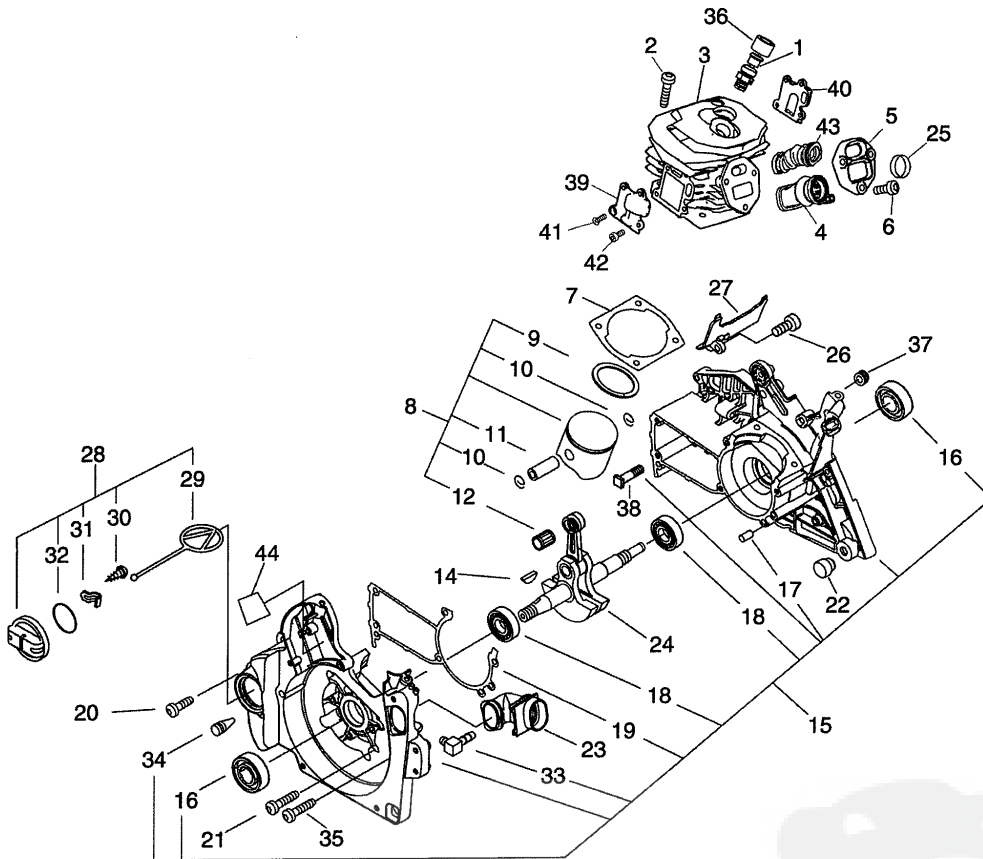

CS550

CYLINDER, CRANKCASE, PISTON

CYLINDER, CRANKCASE, PISTON

Key	Lv	Part no.	Part description	Quantity
1		A014-000040	DECOMP,ASM	1
2		V805-000220	BOLT, TORX 5	4
3		A130-001740	CYLINDER	1
4		A202-000220	BELLOWS, INTAKE	1
5		A206-000021	HOLDER, BELLOWS	1
6		V805-000000	BOLT, TORX 5	3
7		V100-000630	GASKET,CYL	1

CS550

PartsList Master - -

Page 3 of 3

CYLINDER, CRANKCASE, PISTON

Key	Lv	Part no.	Part description	Quantity
37		132115-01461	GROMMET	1
39		P021-036670	FIXTURE, VALVE KIT M	1
40		P021-036660	FIXTURE, VALVE KIT D	1
41		900212-04014	SCREW 4*14	2
42		V804-000050	BOLT, TORX 4	6
43		A202-000210	BELLOWS, INTAKE	1
44		V376-001780	SPACER	1

CS550

PartsList Master - -

Page 1 of 2

AIR CLEANER, CARBURETOR

AIR CLEANER, CARBURETOR

Key	Lv	Part no.	Part description	Quantity
1		V804-000030	BOLT, TORX 4	5
2		A301-000030	PLATE, MUFFLER	1
3		A313-001670	GUIDE, EXHAUST	1
4		A313-001041	GUIDE, EXHAUST	1
5		A310-000090	SCREEN, ARRESTOR	1
6		A300-001560	MUFFLER, EXHAUST	1
7		V104-001770	GASKET, EXHAUST	1

CS550

HANDLE

HANDLE

Key	Lv	Part no.	Part description	Quantity
1		C400-001040	HANDLE, FRONT	1
2		V806-000000	BOLT, TORX 6	1
3		V805-000010	BOLT, TORX 5	4
4		V456-000080	HOLDER, SPRING	1
5		V805-000000	BOLT, TORX 5	1
6		V450-000730	SPRING, COMPRESSION	1
7		V805-000000	BOLT, TORX 5	2