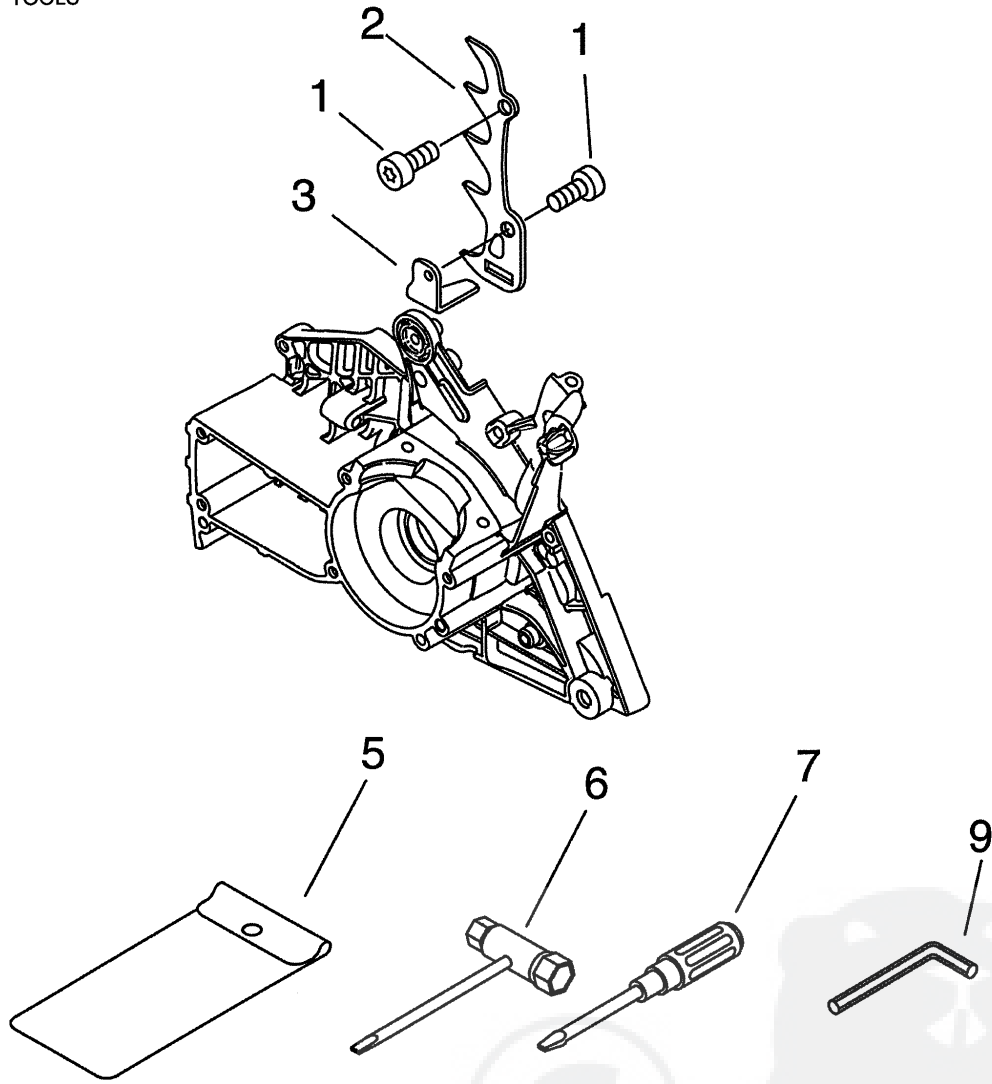

CS550

PartsList Master - -

Page 1 of 2

TOOLS

CS550

PartsList Master - -

Page 2 of 2

TOOLS

Key	Lv	Part no.	Part description	Quantity
1		V805-000000	BOLT, TORX 5	2
2		C304-000180	SPIKED	1
3		C310-000010	CATCHER, CHAIN	1
5		X698-000050	TOOL,CASE	1
6		X602-000080	TOOL,WRENCH	1
7		895812-03930	DRIVER, SCREW 50	1
9		X605-000050	TOOL,L WRENCH	1