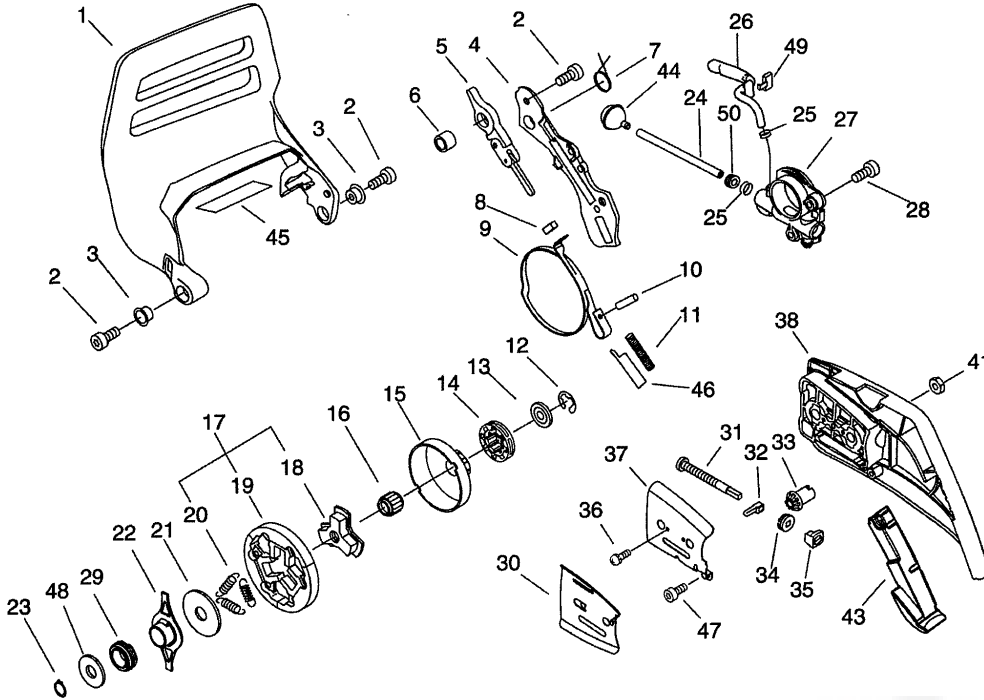

CS550

HANDLE

HANDLE

Key	Lv	Part no.	Part description	Quantity
1		C400-001040	HANDLE, FRONT	1
2		V806-000000	BOLT, TORX 6	1
3		V805-000010	BOLT, TORX 5	4
4		V456-000080	HOLDER, SPRING	1
5		V805-000000	BOLT, TORX 5	1
6		V450-000730	SPRING, COMPRESSION	1
7		V805-000000	BOLT, TORX 5	2

CS550

PartsList Master - -

Page 3 of 3

HANDLE

Key	Lv	Part no.	Part description	Quantity
39		V450-001630	SPRING,COMPRESSION	1
40		V805-000010	BOLT, TORX 5	1
41		A359-000000	COVER,VENT	1
42		131300-56431	VENT ASSEMBLY, FUEL	1
43		V450-000770	SPRING,COMPRESSION	1
44		V456-000101	HOLDER,SPRING	1
45		V806-000000	BOLT, TORX 6	1
46		V804-000000	BOLT, TORX 4	1
47		132013-26630	CLIP	1
49		A472-000090	CAP	1

<https://plist.yamabiko-corp.co.jp/PartsList/PartsListExhibit/plmG0570.html?ASSYNO=C-...> 27-6-2011

CS550

CLUTCH, SPROCKET

CLUTCH, SPROCKET

Key	Lv	Part no.	Part description	Quantity
1		C320-000410	LEVER, BRAKE	1
2		V805-000000	BOLT, TORX 5	5
3		V356-000440	COLLAR,10	2
4		C345-000282	COVER,BRAKE	1
5		C334-000110	CONNECTOR, BRAKE	1
6		V356-000470	COLLAR,10	1
7		V452-000400	SPRING,TORSION	1

Key	Lv	Part no.	Part description	Quantity
1		V805-000000	BOLT, TORX 5	2
2		C304-000180	SPIKED	1
3		C310-000010	CATCHER, CHAIN	1
5		X698-000050	TOOL,CASE	1
6		X602-000080	TOOL,WRENCH	1
7		895812-03930	DRIVER, SCREW 50	1
9		X605-000050	TOOL,L WRENCH	1