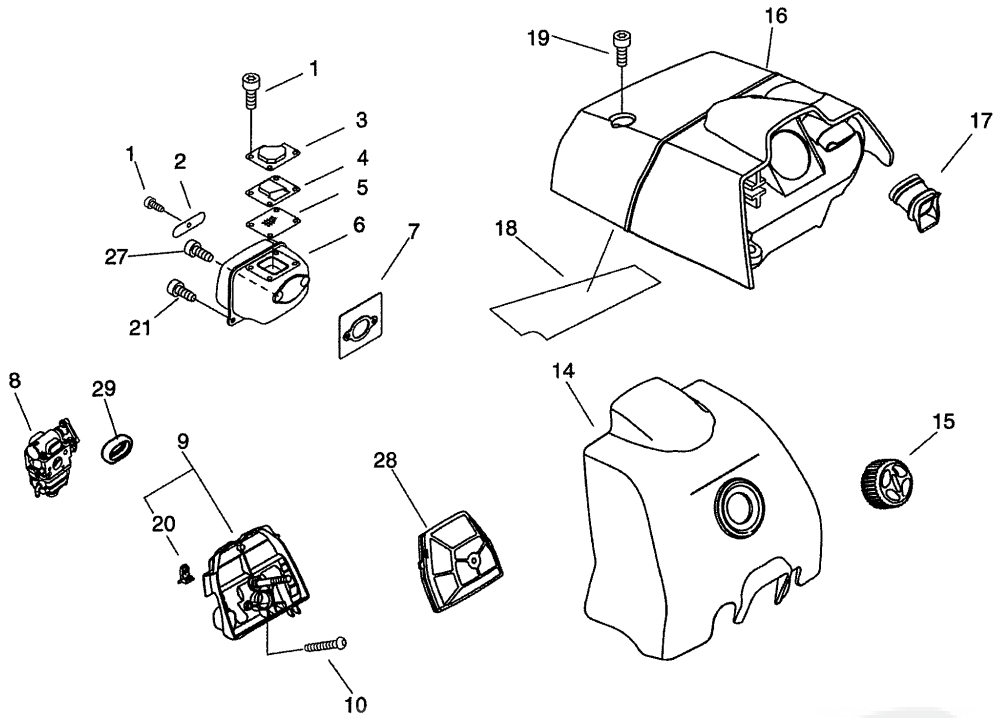

CS550

PartsList Master - -

Page 3 of 3

CYLINDER, CRANKCASE, PISTON

Key	Lv	Part no.	Part description	Quantity
37		132115-01461	GROMMET	1
39		P021-036670	FIXTURE, VALVE KIT M	1
40		P021-036660	FIXTURE, VALVE KIT D	1
41		900212-04014	SCREW 4*14	2
42		V804-000050	BOLT, TORX 4	6
43		A202-000210	BELLOWS, INTAKE	1
44		V376-001780	SPACER	1

CS550

PartsList Master - -

Page 1 of 2

AIR CLEANER, CARBURETOR

AIR CLEANER, CARBURETOR

Key	Lv	Part no.	Part description	Quantity
1		V804-000030	BOLT, TORX 4	5
2		A301-000030	PLATE, MUFFLER	1
3		A313-001670	GUIDE, EXHAUST	1
4		A313-001041	GUIDE, EXHAUST	1
5		A310-000090	SCREEN, ARRESTOR	1
6		A300-001560	MUFFLER, EXHAUST	1
7		V104-001770	GASKET, EXHAUST	1