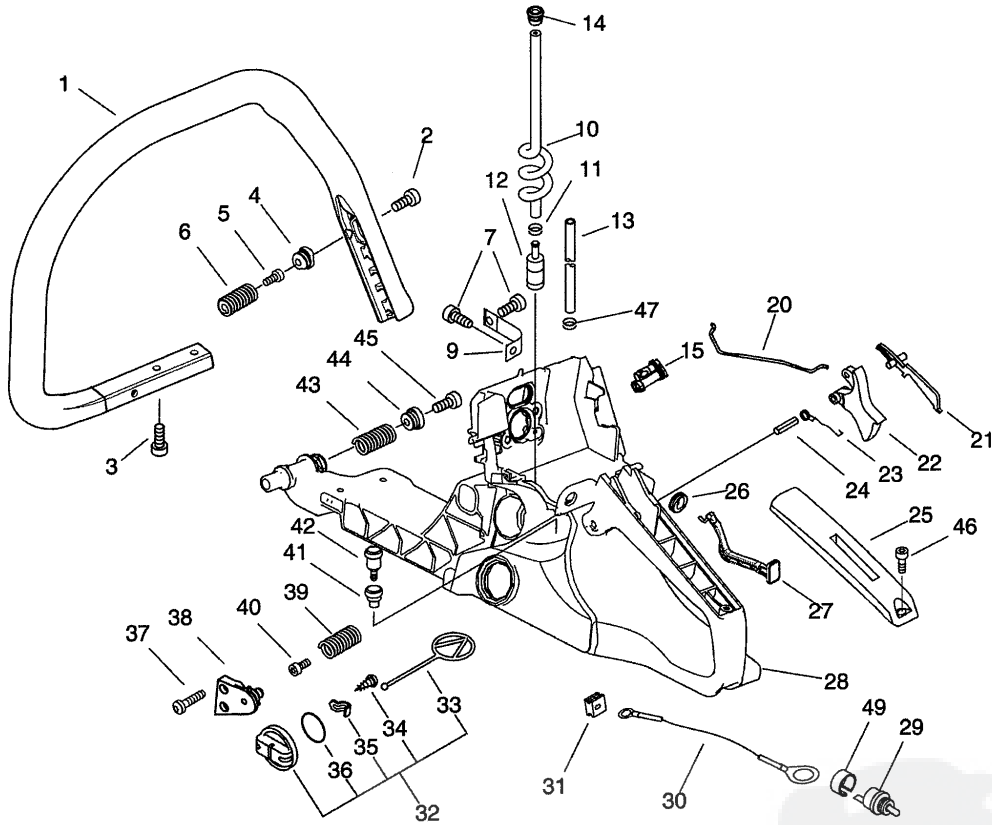

CS550

PartsList Master - -

Page 1 of 2

MAGNETO, STARTER

MAGNETO, STARTER

Key	Lv	Part no.	Part description	Quantity
1		A427-000013	CAP, SPARK PLUG	1
2		A426-000010	TERMINAL, SPARKPLUG	1
3		A429-000040	COVER, CAP	1
4		A425-000000	SPARKPLUG	1
5		V475-006660	TUBE	1
6		156110-04920	BUSHING	1
7		V485-001091	LEAD	1

<https://plst.yamabiko-corp.co.jp/PartsList/PartsListExhibit/plmG0570.html?ASSYNO=C-...> 27-6-2011

CS550

8		A411-001190	COIL, IGNITION	1
9		V805-000000	BOLT, TORX 5	2
10		A409-000360	ROTOR, MAGNETO	1
11		900515-00008	NUT, FLANGE 8	1
12		177234-35430	SPRING, RETURN	2
13		177247-04630	SPACER, RATCHET	2
14		177218-19830	PAWL, STARTER	2
15		900603-00005	WASHER 5	2
16		V835-000000	BOLT, TORX 5	2
17		A172-000842	COVER,FAN	1
18		P021-015163	STARTER ASY	1
19	+	V805-000130	BOLT, TORX 5	1
20	+	177214-02830	WASHER	1
21	+	A506-000110	REEL, ROPE	1
22	+	177226-07060	ROPE, STARTER	1
23	+	A503-000030	PLATE, STARTER	1
24	+	177220-35430	SPRING, REWIND	1
25	+	A511-000071	GRIP, STARTER	1
29		V805-000010	BOLT, TORX 5	4

CS550

HANDLE

HANDLE

Key	Lv	Part no.	Part description	Quantity
1		C400-001040	HANDLE, FRONT	1
2		V806-000000	BOLT, TORX 6	1
3		V805-000010	BOLT, TORX 5	4
4		V456-000080	HOLDER, SPRING	1
5		V805-000000	BOLT, TORX 5	1
6		V450-000730	SPRING, COMPRESSION	1
7		V805-000000	BOLT, TORX 5	2

Key	Lv	Part no.	Part description	Quantity
1		V805-000000	BOLT, TORX 5	2
2		C304-000180	SPIKED	1
3		C310-000010	CATCHER, CHAIN	1
5		X698-000050	TOOL,CASE	1
6		X602-000080	TOOL,WRENCH	1
7		895812-03930	DRIVER, SCREW 50	1
9		X605-000050	TOOL,L WRENCH	1