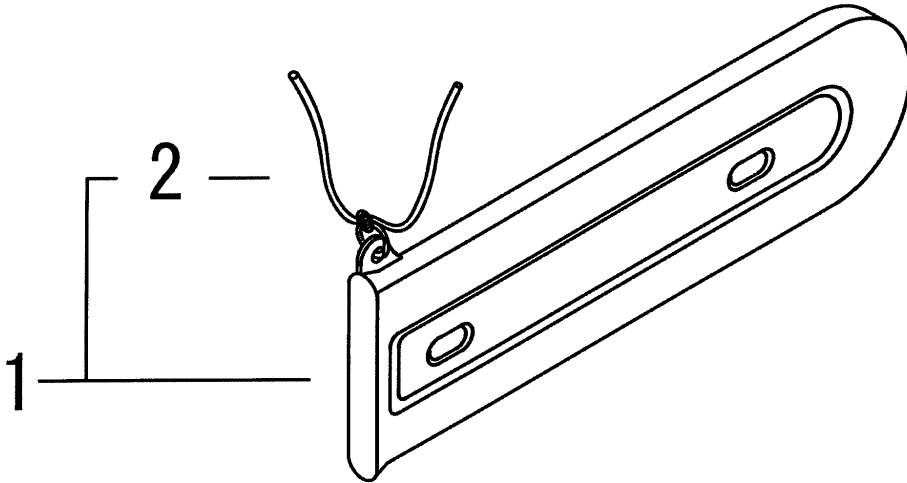

CS550

PartsList Master - -

Page 1 of 2

SCABBARD

CS550

PartsList Master - -

Page 2 of 2

SCABBARD

Key	Lv	Part no.	Part description	Quantity
1		P021-014290	SCABBARD,CHAIN	1
2	+	898568-14530	ROPE	1