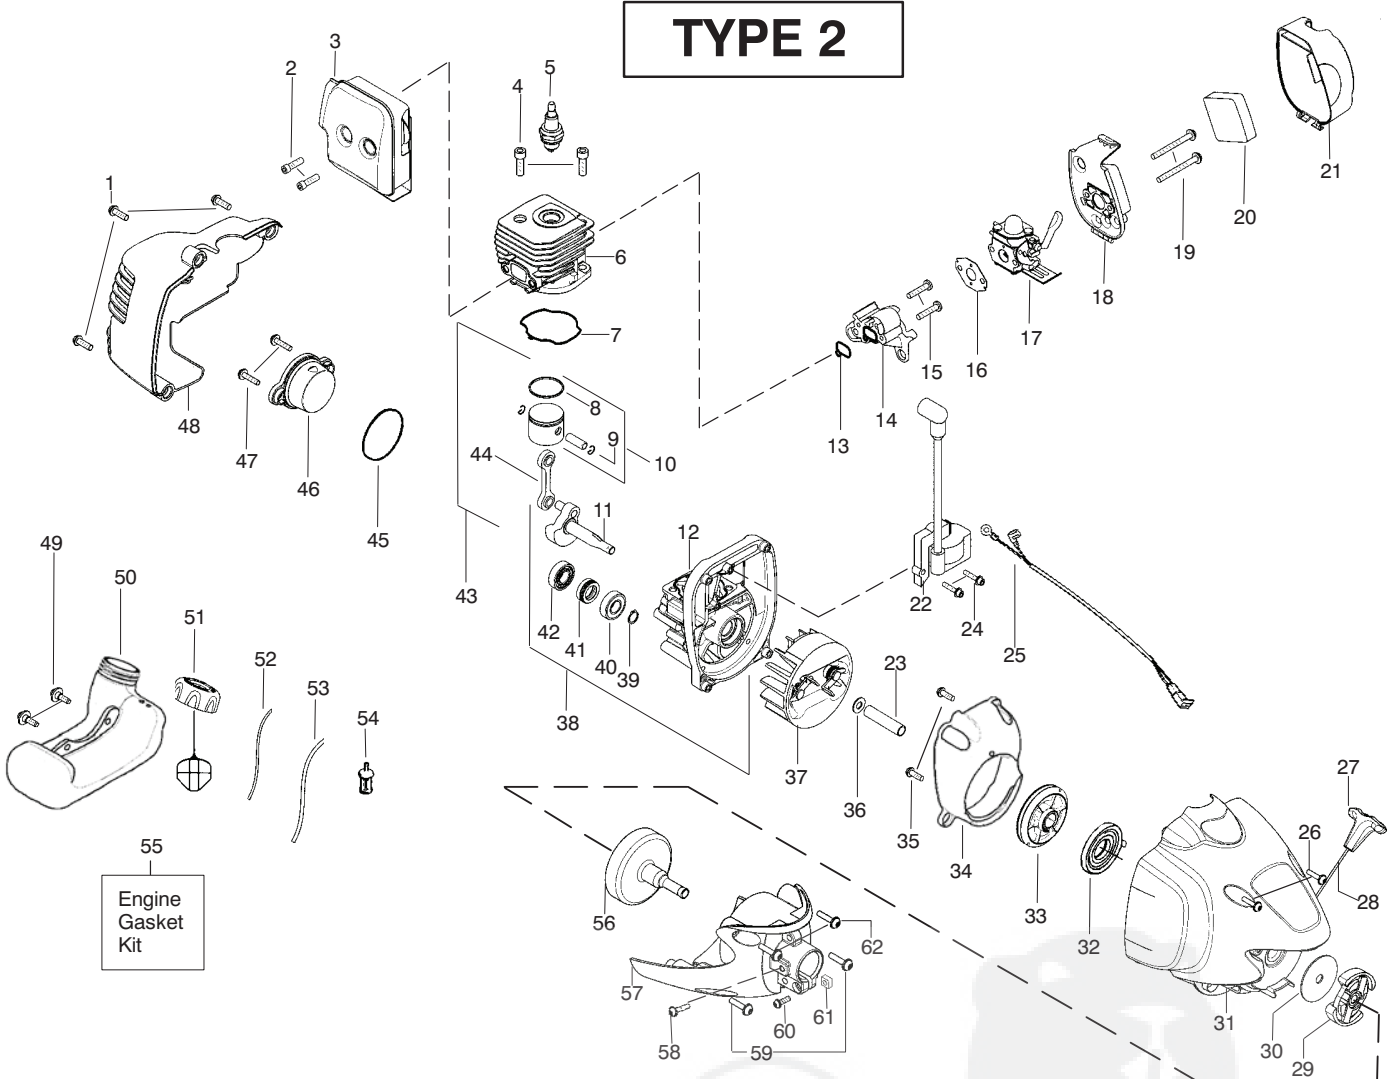

TYPE 2

Ref.	Part No.	Description	Ref.	Part No.	Description	Ref.	Part No.	Description
1.	530015880	Screw	21.	530058912	Cover-Air Box	44.	530069945	Kit-Conn. Rod
2.	530058982	Bolt-Muffler	22.	530035505	Ignition Module	45.	530071750	O-Ring-C'case (kit)
3.	530057863	Assy-Muffler/Shield (Incl. 2)	23.	530059758	Spacer-Flywheel	46.	530058738	Assy-Plug (incl.45)
4.	530015953	Screw-Cylinder	24.	530016357	Screw	47.	530016386	Screw
5.	952030249	Spark Plug (RCJ 6Y)	25.	545054801	Assy-Switch wire	48.	530058737	Shroud-Rear
6.	530012541	Cylinder	26.	530015810	Screw	49.	530016445	Retainer-Tank
7.	530071750	Seal-Cylinder (kit)	27.	530058742	Handle-Starter	50.	530058847	Assy-Fuel Tank (incl. filter, lines & fuel cap)
8.	530055120	Piston Ring	28.	545050409	Kit - Rope	51.	530058743	Assy-Fuel Cap
9.	530015162	Retainer-Piston Pin	29.	530055122	Assy-Clutch	52.	530069247	Kit-Fuel Line (Small)
10.	530071833	Kit - Piston (Incl. 8, 9)	30.	530094189	Washer-Clutch	53.	530069216	Kit-Fuel Line (Large)
11.	530012579	Assy-Crankshaft	31.	545016007	Assy.-Fan Hsg	54.	530095646	Assy-Fuel Pickup
12.	530012582	Assy-Crankcase (Incl. 40,41,42)	32.	545054901	Spring-Starter	55.	530071750	Kit-Engine Gasket (Incl. 7,13,16,45)
13.	530071750	Seal-Cyl/Carb.(kit)	33.	545050407	Kit-Starter Pulley	56.	530150247	Assy-Clutch Drum
14.	530057547	Adapter-Carb.	34.	545080601	Baffle	57.	530059923	Assy-Clutch Cover (Incl. 60,61)
15.	530016441	Screw	35.	530015880	Screw	58.	530016319	Screw-Align
16.	530071750	Gasket-Carb. (kit)	36.	530016463	Washer-Clutch Flat	59.	530015772	Screw
17.	530071811	Kit-Carb.(C1U-W19)	37.	530039243	Assy-Flywheel	60.	530016381	Screw 12-24
(Note: Repair kits are not available for this carburetor)			38.	545102101	Assy-C'case & C'shaft (Incl. 11,12,39)	61.	530016382	Nut 12-24
18.	530059246	Air Box	39.	530015941	Retain. Ring-C'shaft	62.	530015814	Screw
19.	530016429	Screw	40.	530055728	Outer Bearing	Not Shown		
20.	530036575	Foam-Air Filter	41.	530019264	Seal-C'shaft	530058709	Bulb-Purge	
			42.	530032125	Inner Bearing			
			43.	530071785	Kit-piston/rod (Incl. 10,44)			

✓ = NEW PART NUMBER FOR THIS IPL   * = REFER TO THE SERVICE REFERENCE INDICATED FOR MORE INFORMATION. (LOCATED AT END OF IPL)