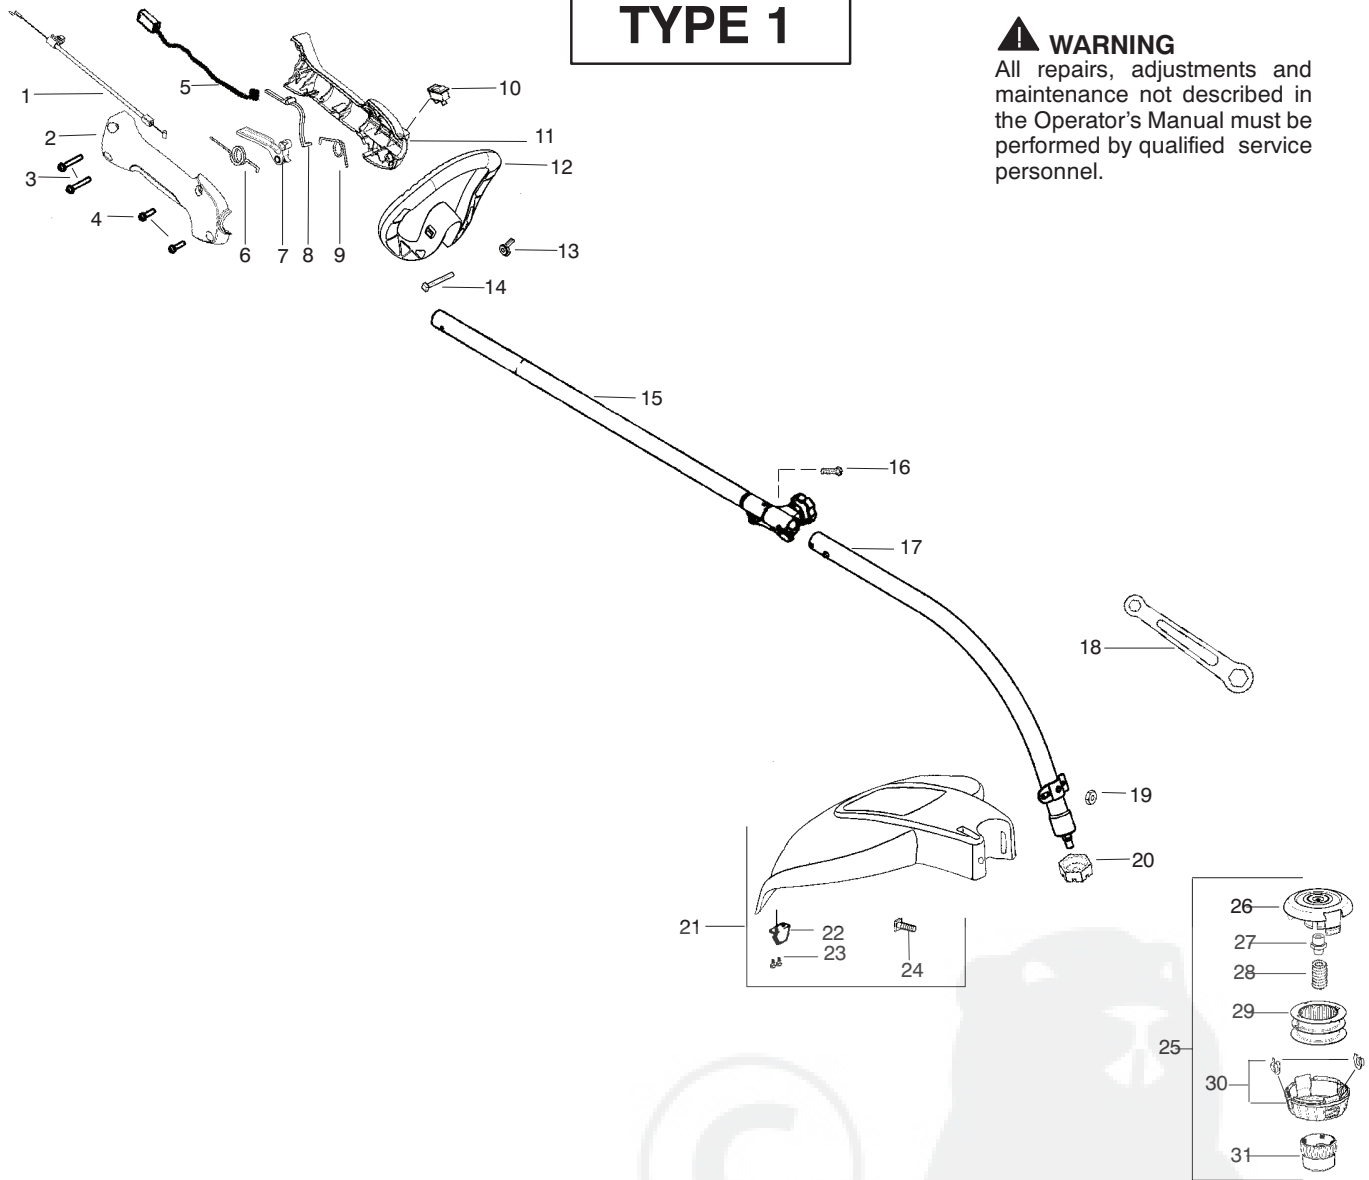

⚠ WARNING
All repairs, adjustments and maintenance not described in the Operator's Manual must be performed by qualified service personnel.

Ref.	Part No.	Description	Ref.	Part No.	Description	Ref.	Part No.	Description
1.	545044301	Assy-Throttle Cable	17.	545081806	Kit-Lower Shaft			
2.	545012901	Hsg.-Throttle (RH)	18.	530056401	Wrench			
3.	530016406	Screw	19.	530015197	Nut			
4.	530015814	Screw	20.	----	Dust Cup			
5.	530054183	Assy.-Wire	21.	530071949	Kit-Shield Assy.			
6.	545067201	Spring-Trigger			(Incl. 18,19,22,23,24)			Not Shown
7.	545013001	Trigger-Throttle	22.	530052286	Limiters-Line			
8.	545013101	Lockout-Throttle	23.	530015814	Screw			Operator Manual
9.	545015201	Spring-Lockout	24.	530015820	Bolt			Euro 1
10.	530069572	Kit-Switch	25.	537419205	Assy-TNG7 (Incl. 26, 27,28,29,30,31)			Euro 2
11.	545013202	Hsg. Throttle (LH)			Housing			545140973
12.	530058753	Assy-Handle(Incl. 13,14)	26.	537419303	Adapter			545140972
13.	530016152	Wingnut	27.	537419901	Spring P25			530150142
14.	530015786	Bolt	28.	537338801	Assy-Wound Spool			530150315
15.	545024801	Kit-Upper Shaft (Incl. flex, clamp & 16)	29.	545080801	Kit-Cover and Eyelet			
16.	530016344	Screw	30.	545003365	Knob P25			
			31.	537419601				