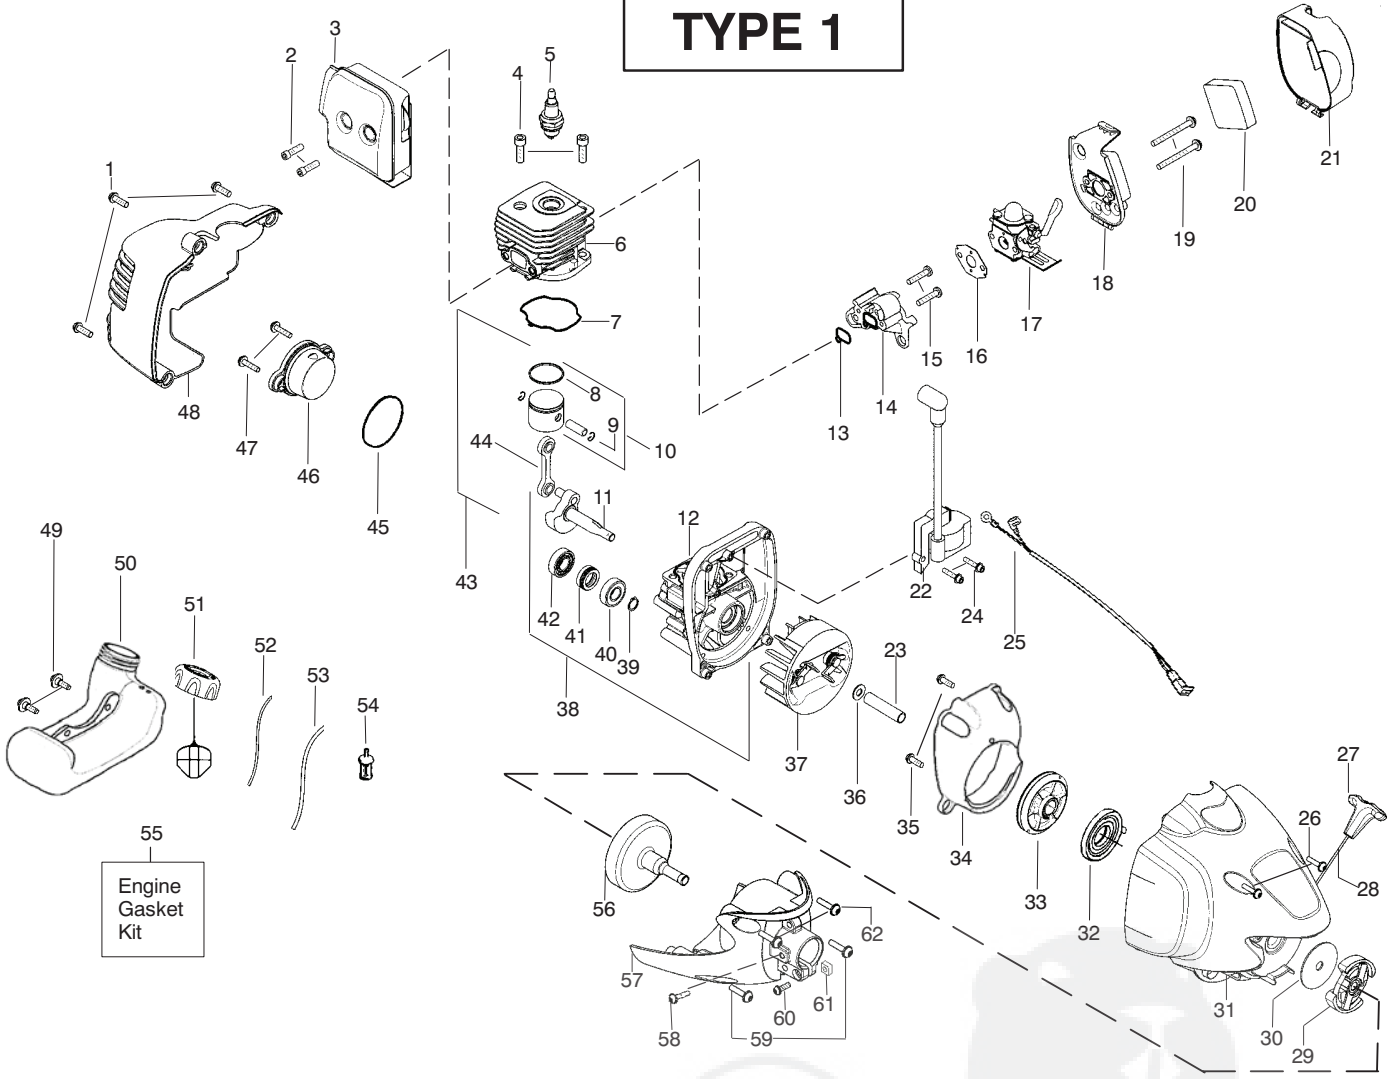

TYPE 1

Ref.	Part No.	Description	Ref.	Part No.	Description	Ref.	Part No.	Description
1.	530015880	Screw	21.	530058912	Cover-Air Box	44.	530069945	Kit-Conn. Rod
2.	530058982	Bolt- Muffler	22.	530035505	Ignition Module	45.	530071750	O- Ring-C'case (kit)
3.	530059825	Assy-Muffler/Shield (Incl. 2)	23.	530059758	Spacer-Flywheel	46.	530058738	Assy-Plug (incl.45)
4.	530015953	Screw-Cylinder	24.	530016357	Screw	47.	530016386	Screw
5.	952030249	Spark Plug (RCJ 6Y)	25.	545015601	Assy-Switch wire	48.	530058737	Shroud-Rear
6.	530012541	Cylinder	26.	530015810	Screw	49.	530016445	Retainer-Tank
7.	530071750	Seal-Cylinder (kit)	27.	530058742	Handle-Starter	50.	530058847	Assy-Fuel Tank (incl. filter, lines & fuel cap)
8.	530055120	Piston Ring	28.	545050409	Kit - Rope	51.	530058743	Assy-Fuel Cap
9.	530015162	Retainer-Piston Pin	29.	530055122	Assy-Clutch	52.	530069247	Kit-Fuel Line (Small)
10.	530071833	Kit - Piston (Incl. 8, 9)	30.	530094189	Washer-Clutch	53.	530069216	Kit-Fuel Line (Large)
11.	530012579	Assy-Crankshaft	31.	545016007	Assy.-Fan Hsg	54.	530095646	Assy-Fuel Pickup
12.	530012582	Assy-Crankcase (Incl. 40,41,42)	32.	545054901	Spring-Starter	55.	530071750	Kit-Engine Gasket (Incl. 7,13,16,45)
13.	530071750	Seal-Cyl/Carb.(kit)	33.	545050407	Kit-Starter Pulley	56.	530150247	Assy-Clutch Drum
14.	530057547	Adapter-Carb.	34.	545080601	Baffle	57.	530059923	Assy-Clutch Cover (Incl. 60,61)
15.	530016441	Screw	35.	530015880	Screw	58.	530016319	Screw-Align
16.	530071750	Gasket-Carb. (kit)	36.	530016463	Washer-Clutch Flat	59.	530015772	Screw
17.	530071811	Kit-Carb.(C1U-W19)	37.	530039243	Assy-Flywheel	60.	530016381	Screw 12-24
(Note: Repair kits are not available for this carburetor)			38.	545102101	Assy-C'case & C'shaft (Incl. 11,12,39)	61.	530016382	Nut 12-24
18.	530059246	Air Box	39.	530015941	Retain. Ring-C'shaft	62.	530015814	Screw
19.	530016429	Screw	40.	530055728	Outer Bearing	Not Shown		
20.	530036575	Foam-Air Filter	41.	530019264	Seal-C'shaft	530058709	Bulb-Purge	
			42.	530032125	Inner Bearing			
			43.	530071785	Kit-piston/rod (Incl. 10,44)			

✓ = NEW PART NUMBER FOR THIS IPL

* = REFER TO THE SERVICE REFERENCE INDICATED FOR MORE INFORMATION. (LOCATED AT END OF IPL)