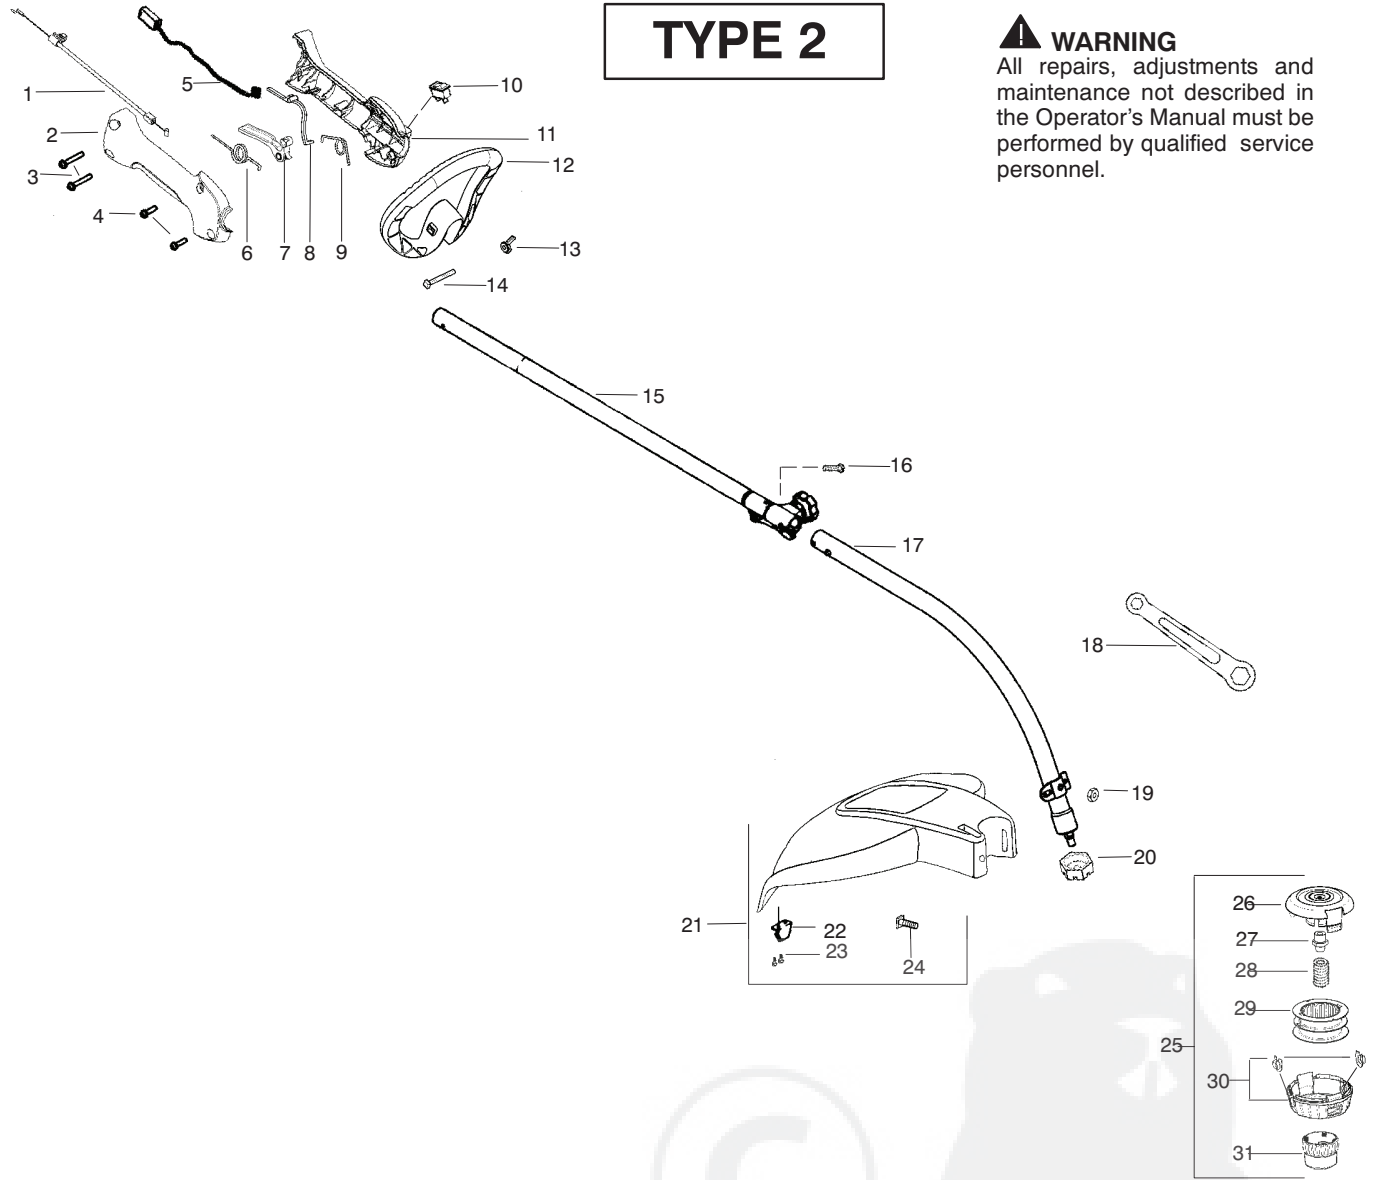

PARTS LIST NO. 545103427		Flymo Electrolux PARTS LIST	MODEL(s) XLT2500
DATE 6/11/09	Replaces 545103427 - 3/31/09		PAGE NO. 2
Note: Illustration may differ from actual model due to design changes			

TYPE 2

⚠ WARNING
All repairs, adjustments and maintenance not described in the Operator's Manual must be performed by qualified service personnel.

Ref.	Part No.	Description	Ref.	Part No.	Description	Ref.	Part No.	Description
1	545044301	Assy-Throttle Cable	17.	545081806	Kit-Lower Shaft			
2.	545012901	Hsg.-Throttle (RH)	18.	530056401	Wrench			
3.	530016406	Screw	19.	530015197	Nut			
4.	530015814	Screw	20.	----	Dust Cup			
5.	545058801	Assy.-Wire	21.	530071949	Kit-Shield Assy. (Incl. 18,19,22,23,24)			Not Shown
6.	545067201	Spring-Trigger	22.	530052286	Limiters-Line			
7.	545013001	Trigger-Throttle	23.	530015814	Screw			
8.	545013101	Lockout-Throttle	24.	530015820	Bolt			
9.	545015201	Spring-Lockout	25.	537419205	Assy-TNG7 (Incl. 26, 27,28,29,30,31)			
10.	530069572	Kit-Switch	26.	537419303	Housing			
11.	545013202	Hsg. Throttle (LH)	27.	537419901	Adapter			
12.	530058753	Assy-Handle(Incl. 13,14)	28.	537338801	Spring P25			
13.	530016152	Wingnut	29.	545080801	Assy-Wound Spool			
14.	530015786	Bolt	30.	545003365	Kit-Cover and Eyelet			
15.	545024801	Kit-Upper Shaft (Incl. flex, clamp & 16)	31.	537419601	Knob P25			
16.	530016344	Screw						

✓ = NEW PART NUMBER FOR THIS IPL   * = REFER TO THE SERVICE REFERENCE INDICATED FOR MORE INFORMATION. (LOCATED AT END OF IPL)