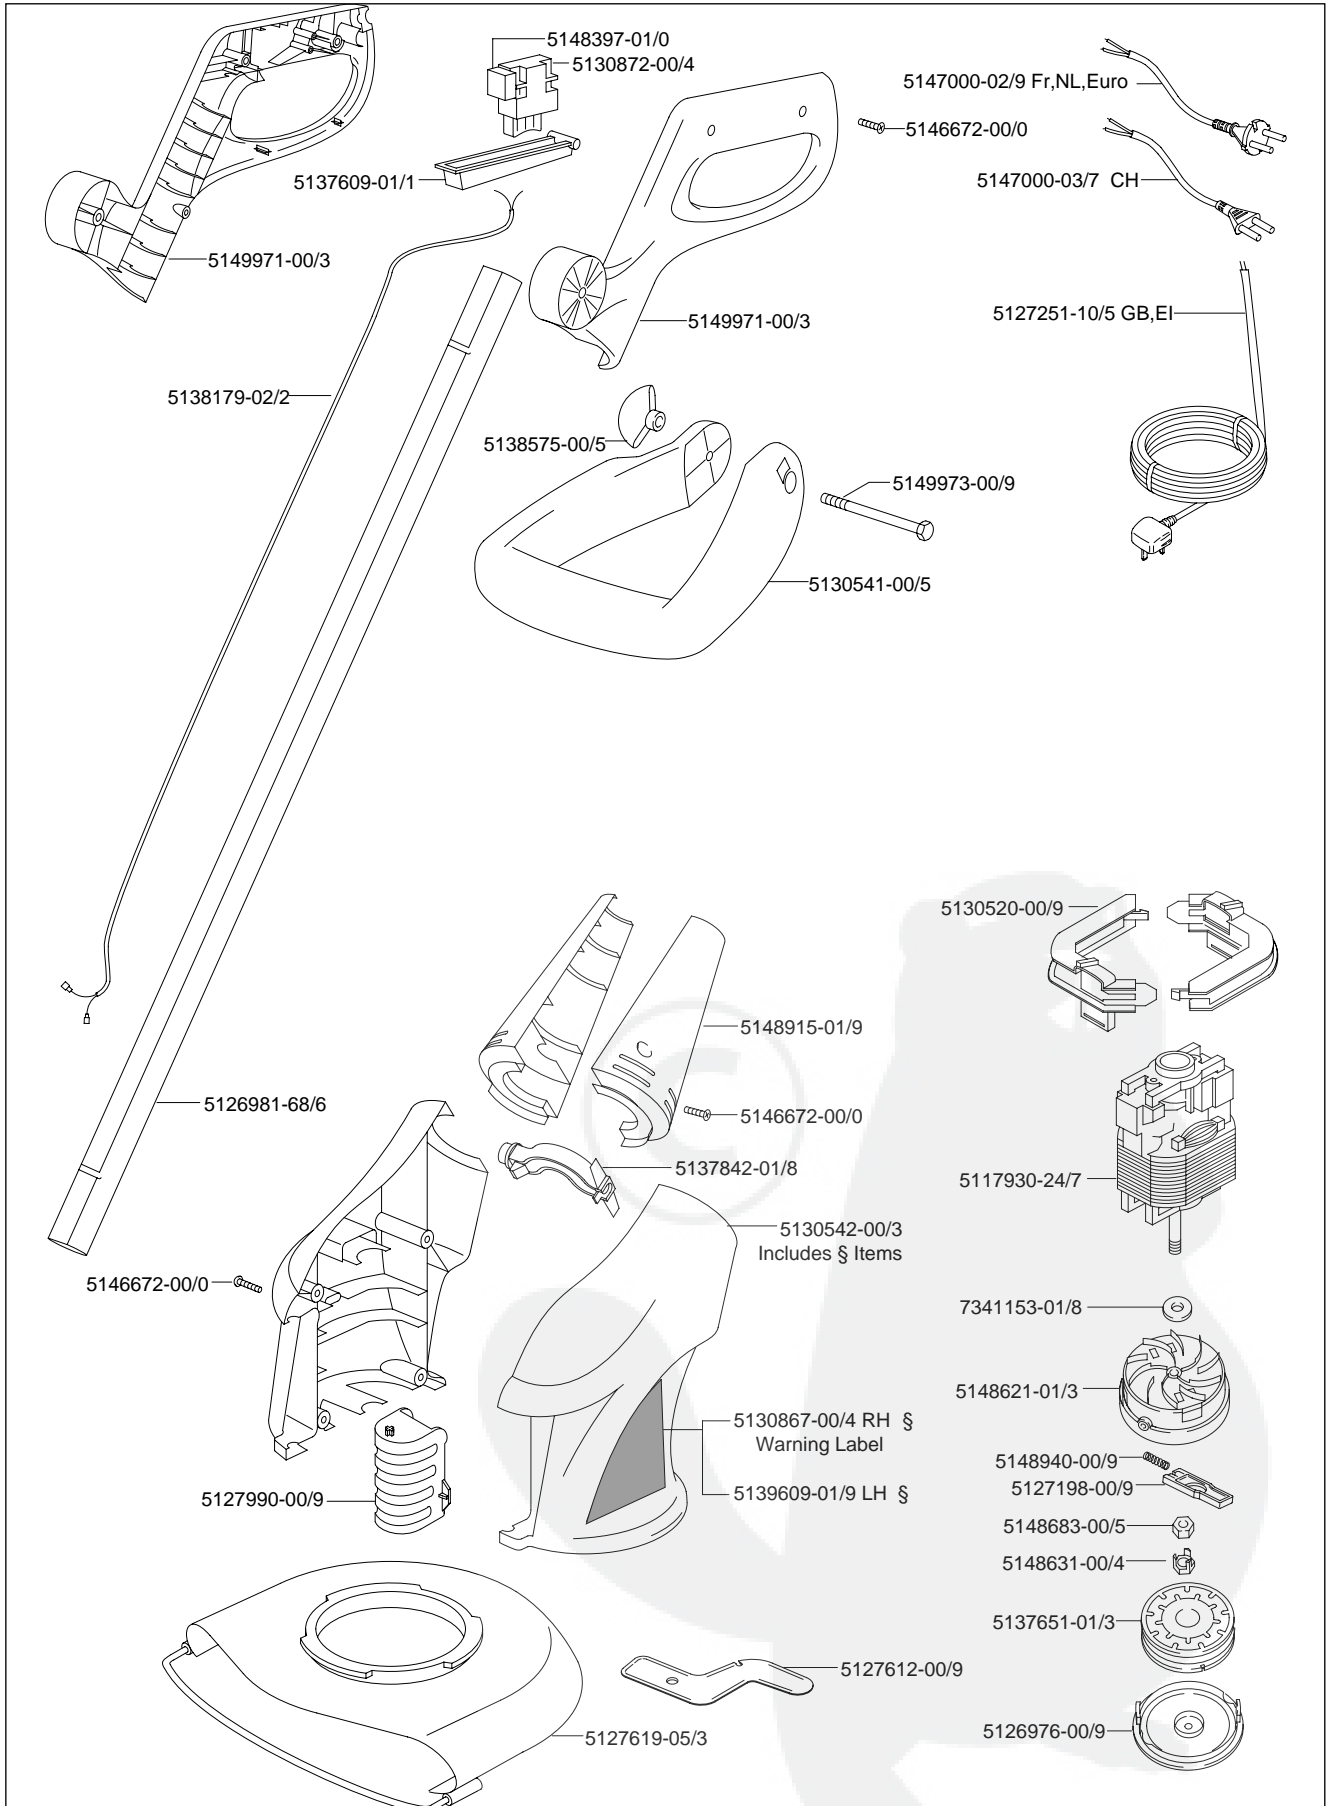

**MODEL Multitrim 200**

|                  |                     |                     |                       |
|------------------|---------------------|---------------------|-----------------------|
| 9648561-22<br>CH | 9648561-25<br>GB,EI | 9648561-64<br>Fr,NL | 9648561-86<br>W. Euro |
|------------------|---------------------|---------------------|-----------------------|

**ILLUSTRATED PARTS LIST**

# Multi-Trim 200

Powerful, electric trimmer and lawn edger with "Unique" Autofeed cutting line system

- Simply convert from trim to edge by twisting the cutting head.
- Fully automatic single line feed cutting system.
- Ideal for trimming around those awkward garden areas.
- Adjustable steady handle for greater control.
- Protector guard for added safety.

## Features

|                   |                 |
|-------------------|-----------------|
| Cutting Width     | 20 cm           |
| Motor Power       | 250 W           |
| Line Length       | 10 m            |
| Line Diameter     | 1.5 mm          |
| Feed Mechanism    | Single Autofeed |
| Edging Facility   | Yes             |
| Carton Dimensions | 1140x220x130 mm |
| Weight (Unpacked) | 1.8 Kg          |
| Weight (Packed)   | 3.3 Kg          |