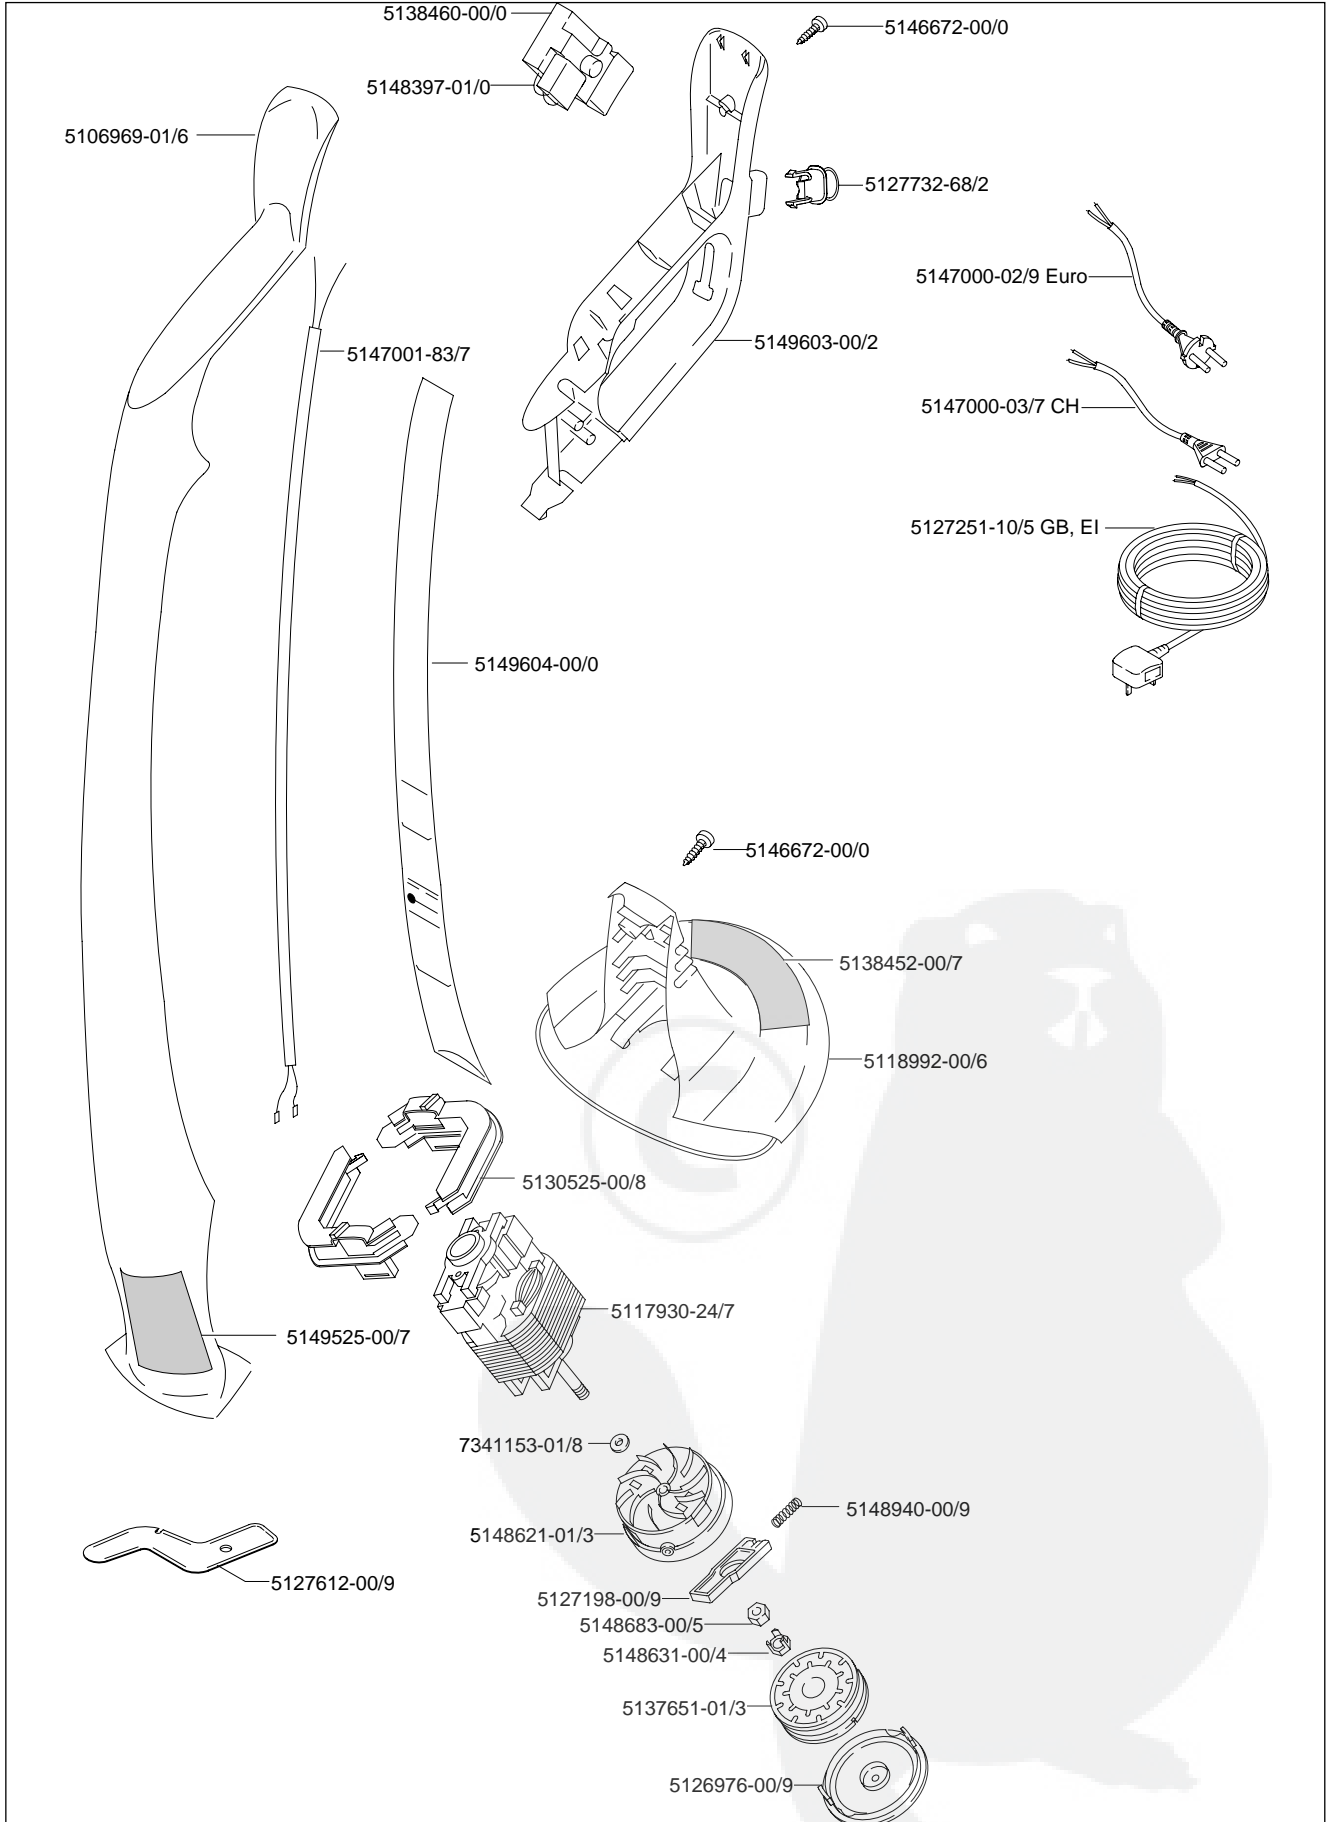

**MODEL** Flymo Minitrim Auto

9648564-25  
UK

9648564-14  
EURO

9648564-22  
CH

9648564-67  
E.EURO

9648564-86  
EURO

# Mini-Trim Auto

Lightweight, easy to use grass trimmer with automatic line feed

- Lightweight trimmer with wrist support for added comfort.
- Unique automatic line feed system.
- Protector guard for added safety.

## Features

Cutting Width .....	21 cm
Motor Power .....	230 W
Line Length .....	10 m
Line Diameter .....	1.5 mm
Feed Mechanism .....	Autofeed
Edging Facility .....	No
Carton Dimensions .....	960x210x230 mm
Weight (Unpacked) .....	1.6 Kg
Weight (Packed) .....	2.9 Kg