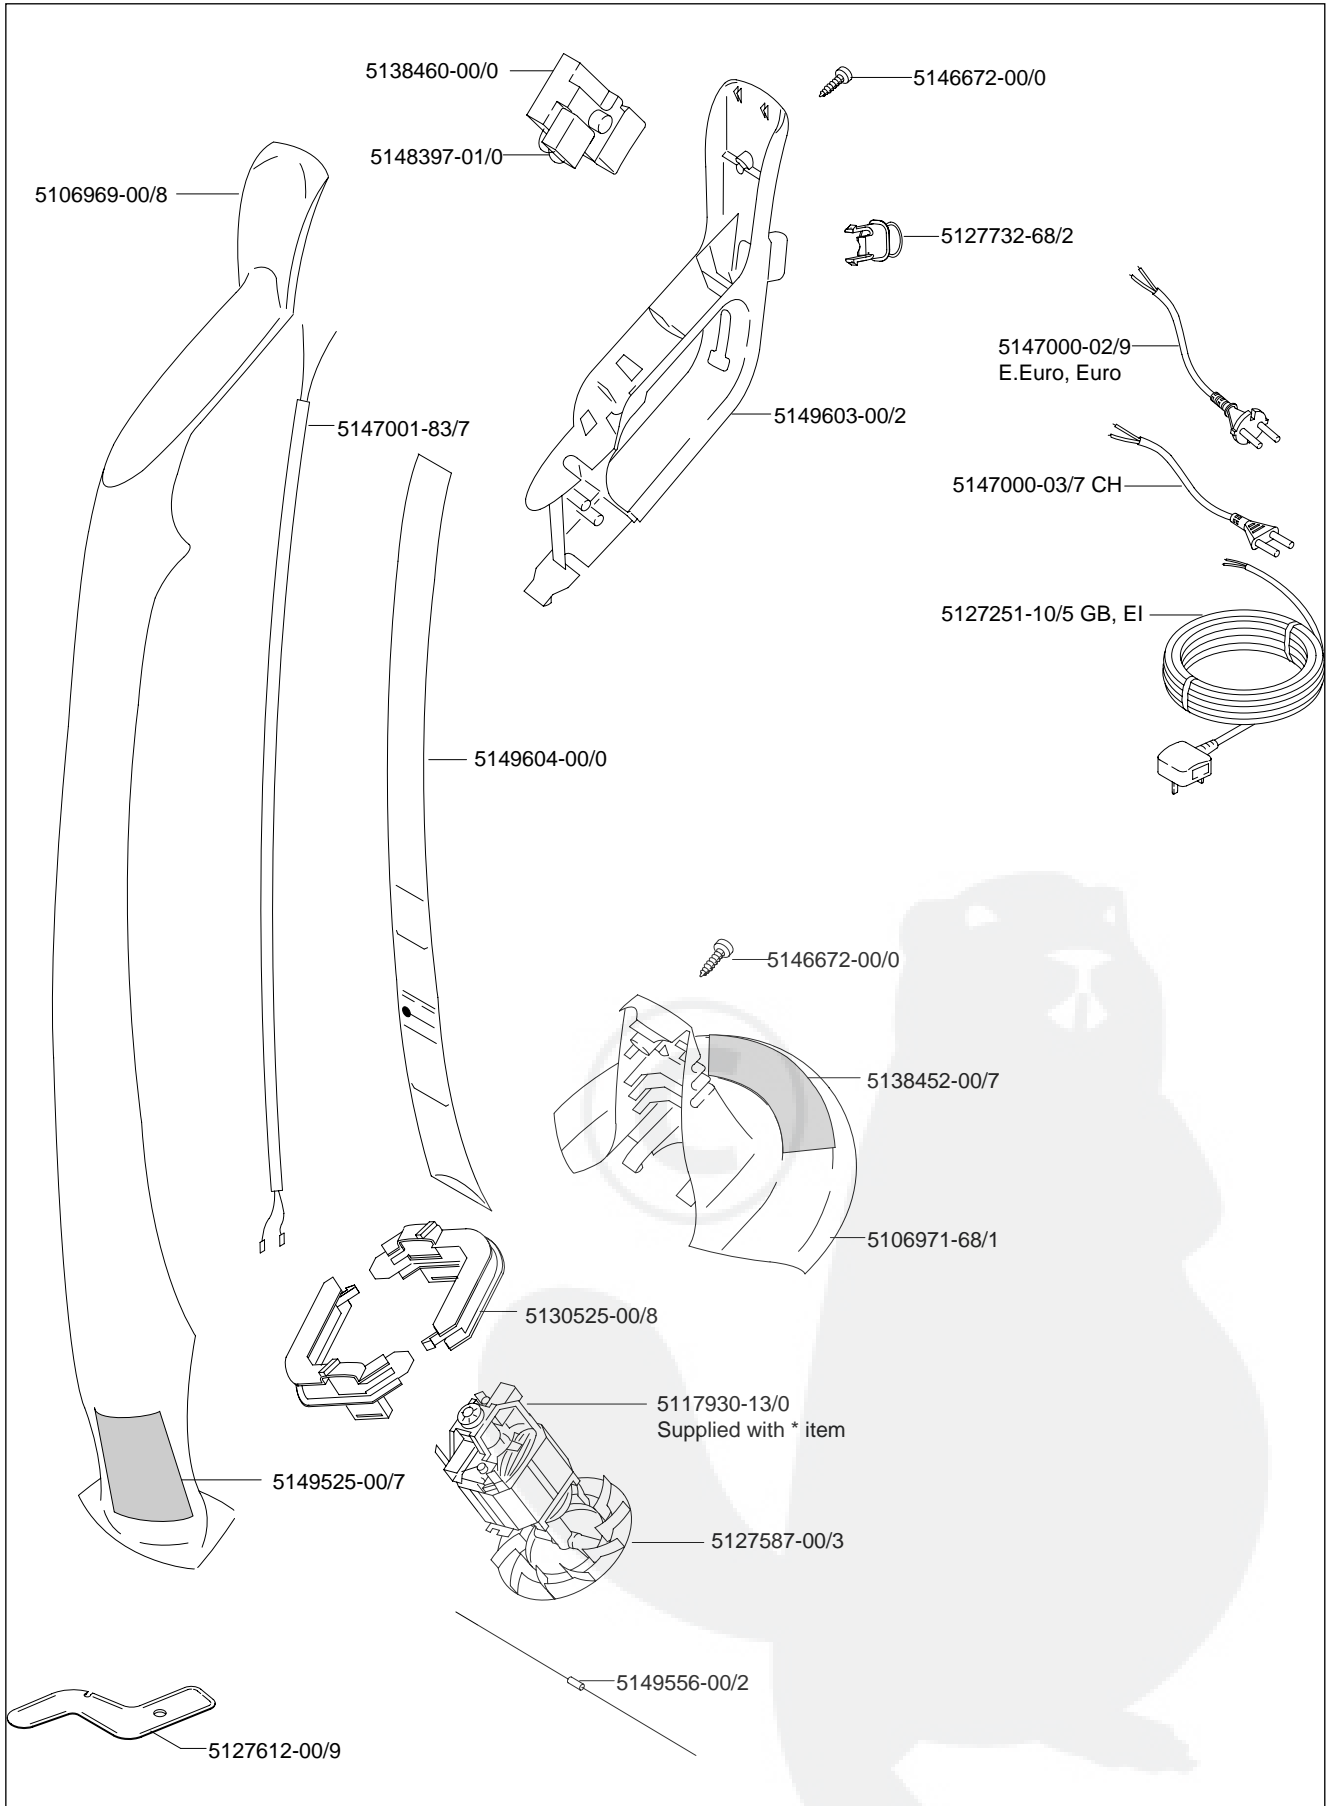

MODEL	Minitrim		
-------	----------	--	--

9648567-22 CH	9648567-25 GB,EI	9648567-67 E.Euro	9648567-86 W. Euro
------------------	---------------------	----------------------	-----------------------

## ILLUSTRATED PARTS LIST

# Mini-Trim

Lightweight, easy to use grass trimmer with twin line cutting system

- Lightweight trimmer with wrist support for added comfort.
- Durable twin line cutting system.
- Protector guard for added safety.
- Simple clip in and out replacement line cutting system.

## Features

Cutting Width	20 cm
Motor Power	230 W
Cutting Line	20 Replacement lines
Edging Facility	No
Carton Dimensions	960x210x230 mm
Weight (Unpacked)	1.6 Kg
Weight (Packed)	2.9 Kg