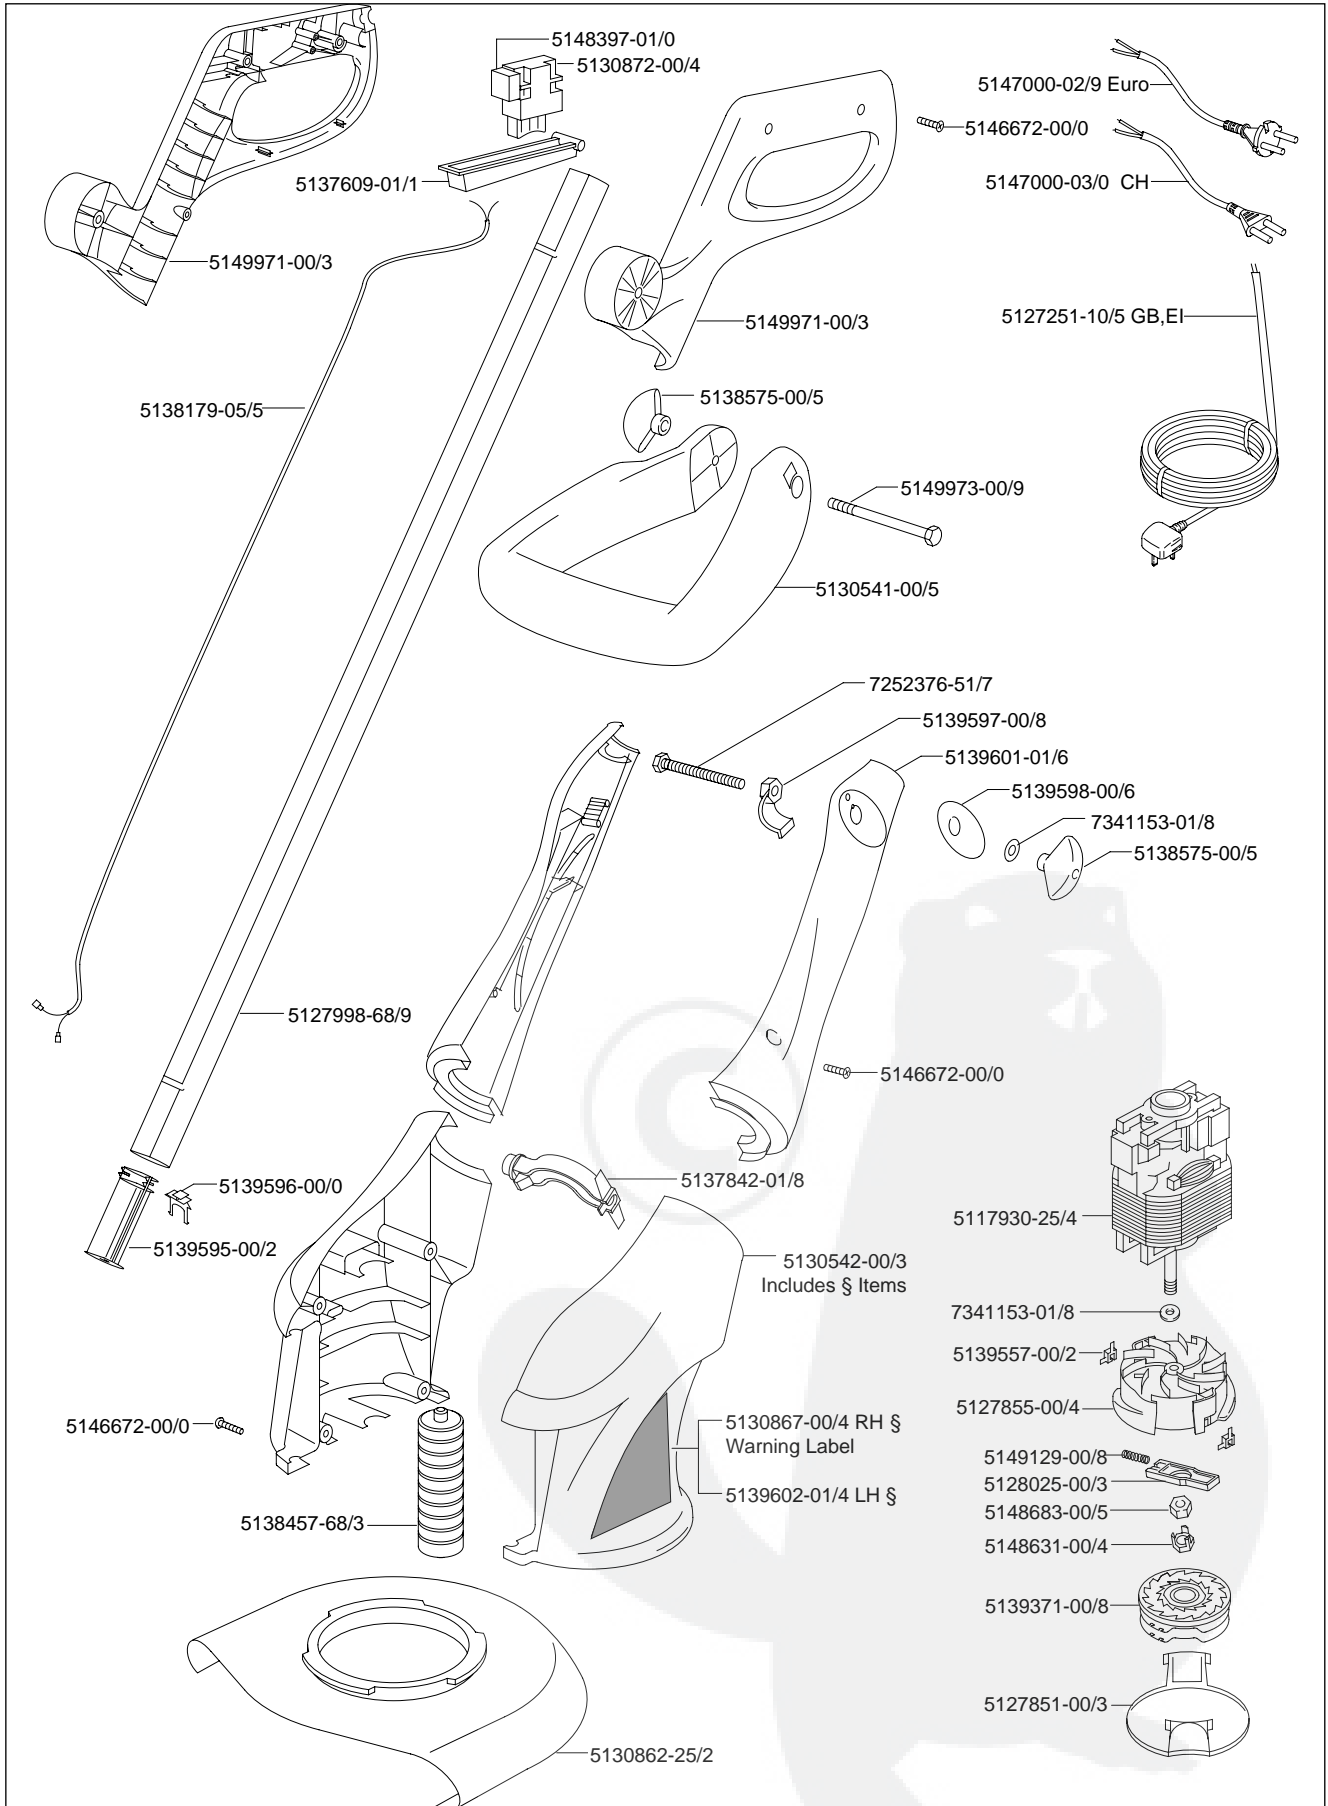

**MODEL Multitrim 250DX**

9648571-22 CH	9648571-25 GB,EI	9648571-67 E.Euro	9648571-86 W. Euro
------------------	---------------------	----------------------	-----------------------

**ILLUSTRATED PARTS LIST**

# Multi-Trim 250 DX

Powerful, electric trimmer and lawn edger with "Unique" Double Line Autofeed cutting line system and extendable handle adjustment

- Simply convert from trim to edge by twisting the cutting head.
- Unique Double Line Autofeed cutting System.
- Extendable handle adjustment for a more comfortable operating position.
- Guide roller for accurate lawn edging.
- Ideal for trimming around those awkward garden areas.
- Adjustable steady handle for greater control.
- Protector guard for added safety.

## Features

Cutting Width	25 cm
Motor Power	300 W
Line Length	10m (2 x 5 m)
Line Diameter	1.5 mm
Feed Mechanism	Double Autofeed
Edging Facility	Yes
Carton Dimensions	1140x220x130 mm
Weight (Unpacked)	2.2 Kg
Weight (Packed)	4.1 Kg