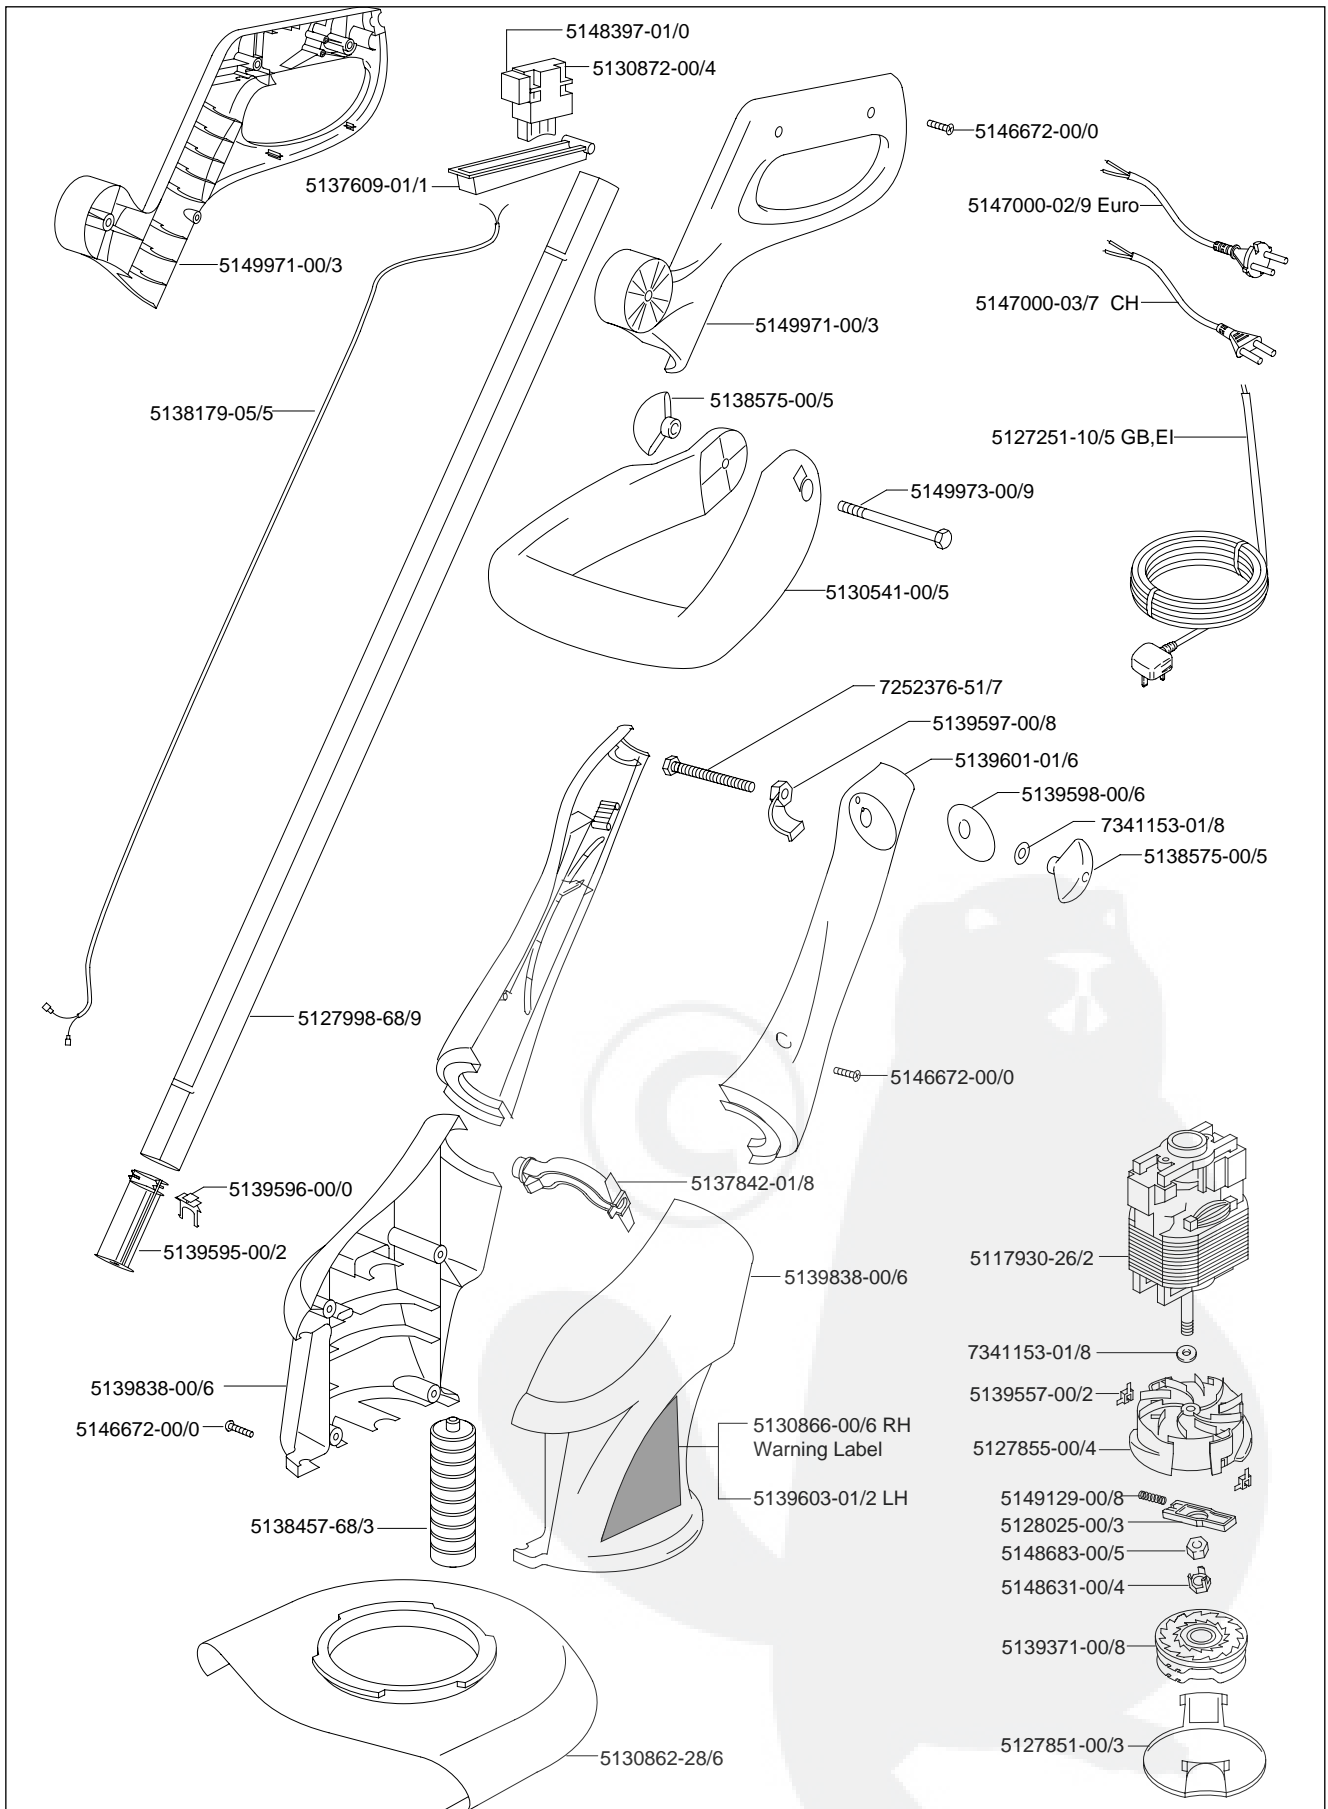

MODEL Multitrim 300DX DBL Auto

9648573-25
GB,EI

9648573-22
CH

9648573-67
E.Euro

9648573-86
W.Euro

ILLUSTRATED PARTS LIST

Multi-Trim 300 DX

Powerful, electric trimmer and lawn edger with “Unique” Double Line Autofeed cutting line system and extendable handle adjustment

- Simply convert from trim to edge by twisting the cutting head.
- Extendable handle adjustment for a more comfortable operating position
- Unique Double Line Autofeed cutting System.
- Guide roller for accurate lawn edging.
- Ideal for trimming around those awkward garden areas.
- Adjustable steady handle for greater control.
- Protector guard for added safety.

Features

Cutting Width	28 cm
Motor Power	450 W
Line Length	2 x 5 m
Line Diameter	1.5 mm
Feed Mechanism	Double Autofeed
Edging Facility	Yes
Carton Dimensions	1170x270x140 mm
Weight (Unpacked)	2.8 Kg
Weight (Packed)	4.5 Kg