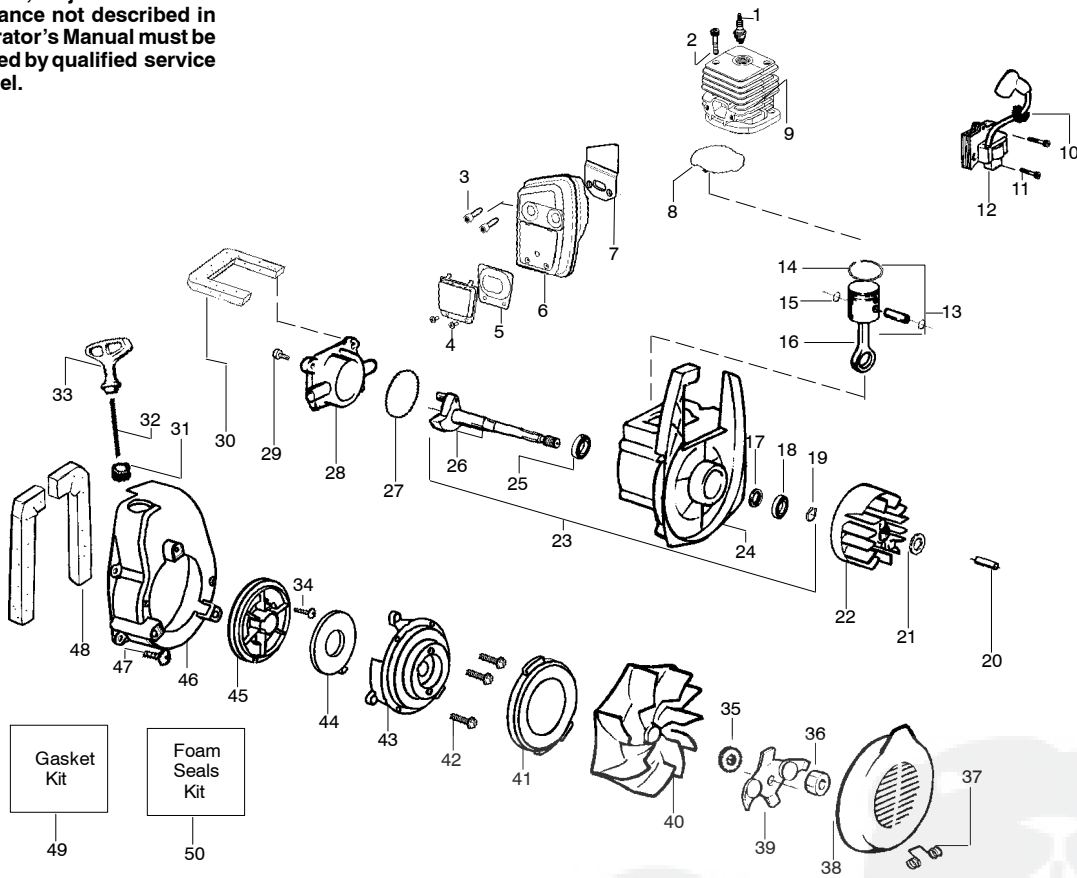

PARTS LIST NO. 530164997		PARTS LIST	MODEL(s) XLB250	
DATE 12/15/06	Replaces 530164997 - 07/27/06		Note: Illustration may differ from actual model due to design changes	PAGE NO. 4

TYPE 1

WARNING

All repairs, adjustments and maintenance not described in the Operator's Manual must be performed by qualified service personnel.

Ref.	Part No.	Description	Ref.	Part No.	Description	Ref.	Part No.	Description
1.	952030249	Spark Plug (RCJ-6Y)	20.	530016190	Spacer-Flywheel	39.	530095461	Assy-Mulch Blade
2.	530015953	Screw	21.	530015149	Washer	40.	530069817	Assy-Impeller
3.	530016387	Screw-Muffler-Internal	22.	530039209	Assy-Flywheel	41.	530056625	Seal-Ring
4.	530015241	Screw	23.	530071456	Assy-Crankcase/Crank shaft (incl. 19,24,26)	42.	530016349	Screw
5.	530071593	Kit-Spark Screen (incl. #4)	24.	530012492	Assy-Crankcase (Incl. 17,18,25)	43.	530055101	Housing-Pulley
6.	530071834	Kit-Muffler (incl. 3,4,5, & 7)	25.	530032125	Bearing-Inner	44.	530042086	Spring-Starter
7.	530071458	Gasket-Baffle (kit)	26.	530012452	Assy-Crankshaft	45.	530071466	Kit-Starter Pulley
8.	530071458	Gasket-Cylinder (kit)	27.	530071458	O-ring-C/case (kit)	46.	530055102	Fan Housing
9.	530012432	Cylinder	28.	530012443	Cover-Crankcase	47.	530015810	Screw
10.	530019182	Grommet-Ign. Module	29.	530015810	Screw	48.	530071459	Foam-182mm (kit)
11.	530016357	Screw-Ignition Module	30.	530071459	Foam-219mm (kit)	49.	530071458	Kit-Gasket (page 1 incl. 2, & 5) (page 4 incl. 7,8, & 27)
12.	530035505	Ignition Module	31.	530029182	Eyelet-Flange	50.	530071459	Kit-Foam Seals (page 1 incl. 1,14,31) (page 4 incl. 30 & 48)
13.	530071833	Kit-Piston (Incl. 14,15)	32.	530071467	Kit-Rope (Incl. 34)			
14.	530055120	Piston Ring	33.	530049488	Handle-Starter			
15.	530015162	Retainer-Piston Pin	34.	530016391	Screw-Rope			
16.	530069945	Assy-Connecting Rod	35.	530016402	Washer-Belleville			
17.	530019264	Seal-Crankcase	36.	530626605	Nut			
18.	530055728	Bearing-Outer	37.	530402043	Spring-Return Cover			
19.	530015941	Retainer Ring-C'chaft	38.	530049313	Inlet Door			

✓ = NEW PART NUMBER FOR THIS IPL

★ = REFER TO THE SERVICE REFERENCE INDICATED FOR MORE INFORMATION. (LOCATED AT END OF IPL)