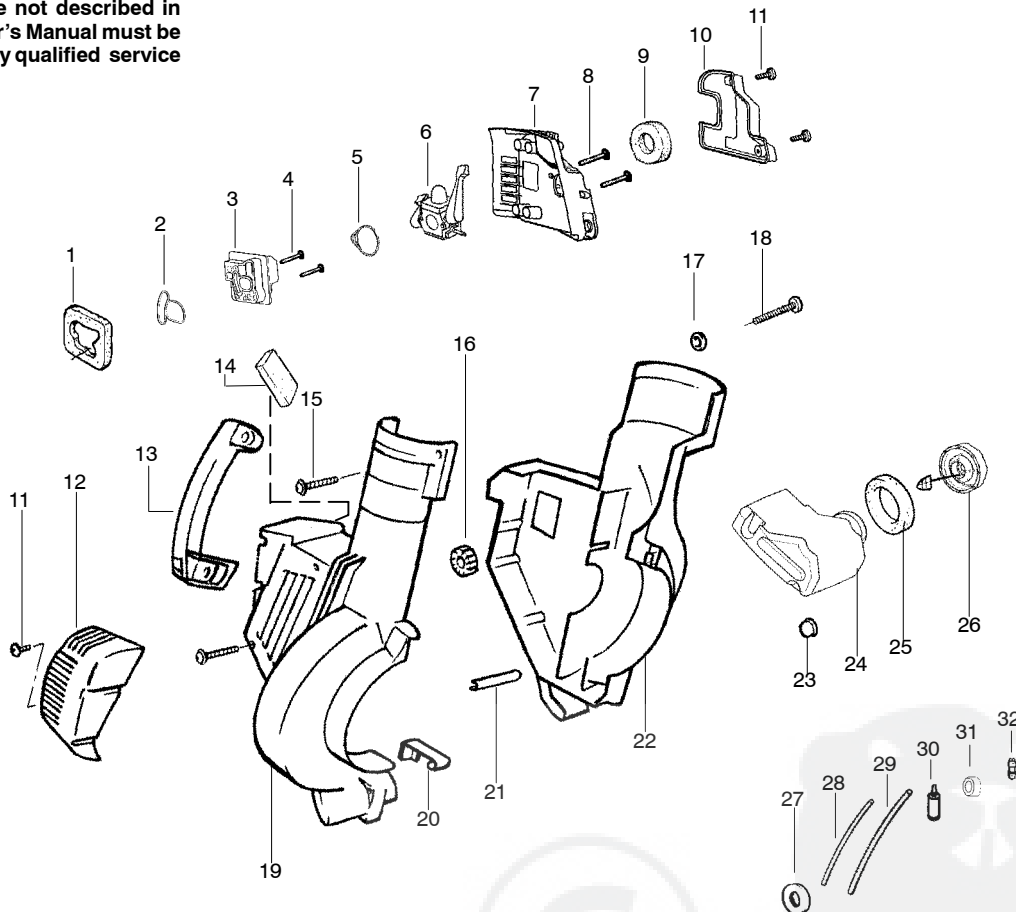

DATE
12/15/06

Replaces
530164997 - 07/27/06

Note: Illustration may differ from actual model due to design changes

PAGE NO. 3

WARNING

All repairs, adjustments and maintenance not described in the Operator's Manual must be performed by qualified service personnel.

TYPE 3

Ref.	Part No.	Description	Ref.	Part No.	Description
1.	530071459	Air Dam (kit)	20.	530402044	Spring-Cover Latch
2.	530071458	Gasket-Adapter (kit)	21.	530049617	Guide-Starter Rope
3.	530035561	Carburetor Adaptor	22.	545018113	Housing-Left
4.	530016441	Screw	23.	530036792	Isolator-Crankcase
5.	530071458	Gasket-Carburetor (kit)	24.	530049491	Assy-Fuel Tank
6.	---	Kit-Carb Ass'y. (C1Q-W11C)	25.	530049527	Gasket-Fuel Tank
	530071632	(WT-606)	26.	530049386	Fuel Cap w/Retainer
	530071775		27.	530049656	Grommet-Shroud
7.	530056629	Air Box	28.	530069247	Kit-Line Carb/Purge
8.	530015849	Screw-Carb.	29.	530069216	Kit-Line Tank/Purge
9.	530049383	Filter-Air	30.	530095646	Assy-Fuel Pick-up
10.	530056581	Cover-Air Filter	31.	530071459	Grommet-Fuel line (kit)
11.	530016349	Screw	32.	530023877	Fitting-Fuel Line
12.	545085001	Guard-Muffler			
13.	530095469	Handle			
14.	530071459	Foam 71.1mm (kit)			
15.	530015886	Screw			
16.	530049323	Isolator			
17.	530015197	Nut			
18.	545003502	Screw			
19.	545018212	Assy-Right Housing (Incl. #20)			
				Not Shown	
				545117584	Operator Manual
				530057414	Warning Decal
				530402633	Decal-Screw Warning
				545003021	Decal-CE Warning