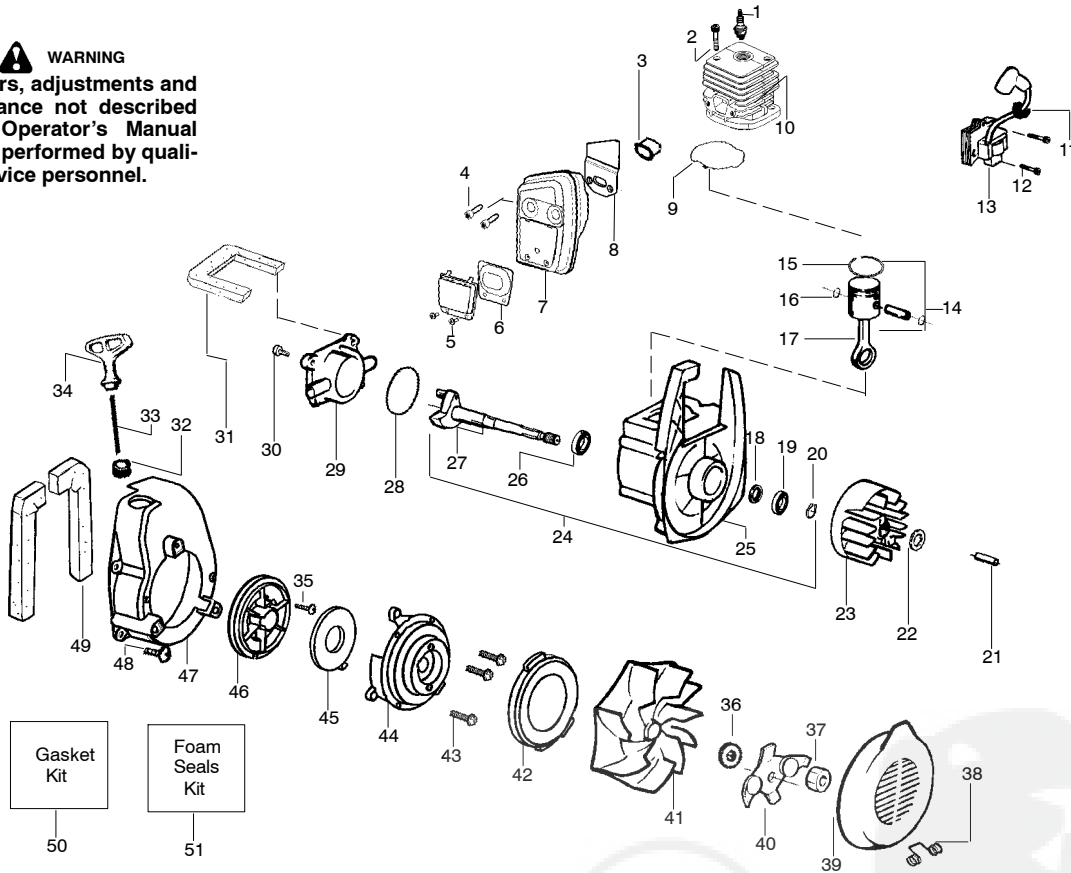

PARTS LIST NO. 530164997		Flymo® Electrolux PARTS LIST	MODEL(s) XLB250	
DATE 12/15/06	Replaces 530164997 - 07/27/06		Note: Illustration may differ from actual model due to design changes	PAGE NO. 6

TYPE 3

WARNING

All repairs, adjustments and maintenance not described in the Operator's Manual must be performed by qualified service personnel.

Ref.	Part No.	Description	Ref.	Part No.	Description	Ref.	Part No.	Description
1.	952030249	Spark Plug (RCJ-6Y)	21.	530016190	Spacer-Flywheel	40.	530095461	Assy-Mulch Blade
2.	530015953	Screw	22.	530015149	Washer	41.	530069817	Assy-Impeller
3.	530055191	Insulator-Heat	23.	530039209	Assy-Flywheel	42.	530056625	Seal-Ring
4.	530016387	Screw-Muffler-Internal	24.	530071456	Assy-Crankcase/Crank shaft (incl. 20,25,27)	43.	530016349	Screw
5.	530015241	Screw	25.	530012492	Assy-Crankcase (Incl. 18,19,26)	44.	530055101	Housing-Pulley
6.	530071593	Kit-Spark Screen (incl. #5)	26.	530032125	Bearing-Inner	45.	530042086	Spring-Starter
7.	530071834	Kit-Muffler (incl. 4,5,6, & 8)	27.	530012452	Assy-Crankshaft	46.	530071466	Kit-Starter Pulley
8.	530071458	Gasket-Baffle (kit)	28.	530071458	O-ring-C/case (kit)	47.	530055102	Fan Housing
9.	530071458	Gasket-Cylinder (kit)	29.	545064601	Cover-Crankcase	48.	530015810	Screw
10.	530071457	Kit-Cylinder	30.	530015810	Screw	49.	530071459	Foam-182mm (kit)
11.	530019182	Grommet-Ign. Module	31.	530071459	Foam-219mm (kit)	50.	530071458	Kit-Gasket (page 3 incl. 2, & 5) (page 6 incl. 8,9, & 28)
12.	530016357	Screw-Ignition Module	32.	530029182	Eyelet-Flange	51.	530071459	Kit-Foam Seals (page 3 incl. 1,14,31) (page 6 incl. 31 & 49)
13.	530035505	Ignition Module	33.	530071467	Kit-Rope (Incl. 35)			
14.	530071833	Kit-Piston (Incl. 15 & 16)	34.	530049488	Handle-Starter			
15.	530055120	Piston Ring	35.	530016391	Screw-Rope			
16.	530015162	Retainer-Piston Pin	36.	530016402	Washer-Belleville			
17.	530069945	Assy-Connecting Rod	37.	530626605	Nut			
18.	530019264	Seal-Crankcase	38.	530402043	Spring-Return Cover			
19.	530055728	Bearing-Outer	39.	530049313	Inlet Door			
20.	530015941	Retainer Ring-C'chaft						

✓ = NEW PART NUMBER FOR THIS IPL

★ = REFER TO THE SERVICE REFERENCE INDICATED FOR MORE INFORMATION. (LOCATED AT END OF IPL)