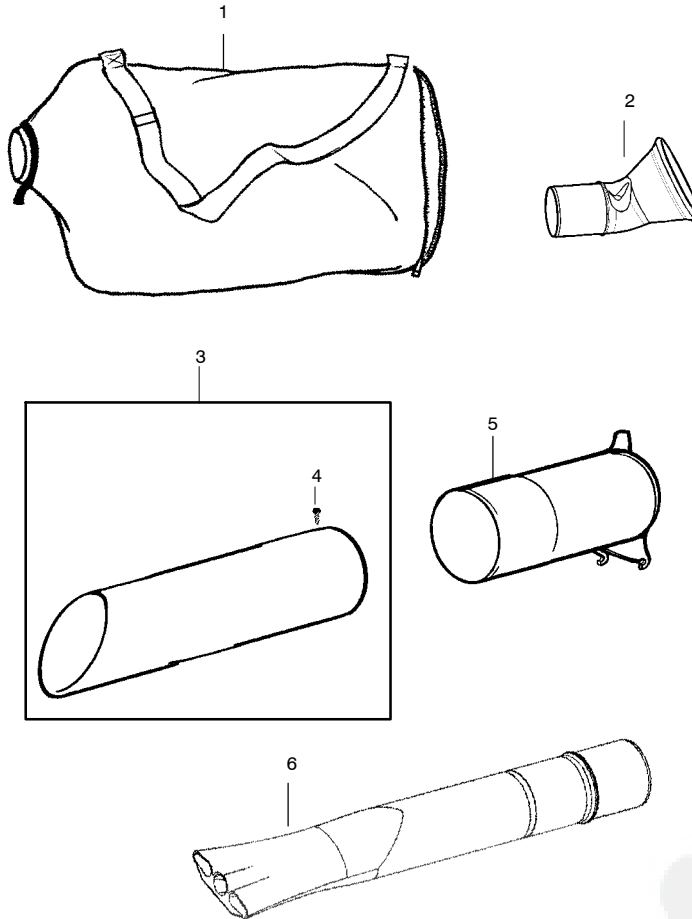

PARTS LIST NO. 530164997		Flymo® Electrolux PARTS LIST	MODEL(s) XLB250	
DATE 12/15/06	Replaces 530164997 - 07/27/06		Note: Illustration may differ from actual model due to design changes	PAGE NO. 7

Assy - Vacuum

Ref.	Part No.	Description
1.	530095564	Assy-Vac. Bag w/strap
2.	545086401	Tube-Elbow Vac
3.	530071970	Kit-Vac Tube Lower (Incl. 4)
4.	530402528	Screw
5.	530056901	Tube-Upper Vac
6.	530095593	Tube-Blower

Kit - Carburetor Assy # 530071632 - C1Q-W11C (zama)

Kit - Carburetor Assy # 530071775 - WT-606 (walbro)

530071716 - Kit - Choke Lever (zama)
530071725 - Kit - Choke Lever (walbro)

530071715 - Kit - Throttle Lever (zama)
530071726 - Kit - Throttle Lever (walbro)

Note: No Repair kits are available for this carburetor, please order the complete assembly part number

✓ = NEW PART NUMBER FOR THIS IPL

★ = REFER TO THE SERVICE REFERENCE INDICATED FOR MORE INFORMATION. (LOCATED AT END OF IPL)