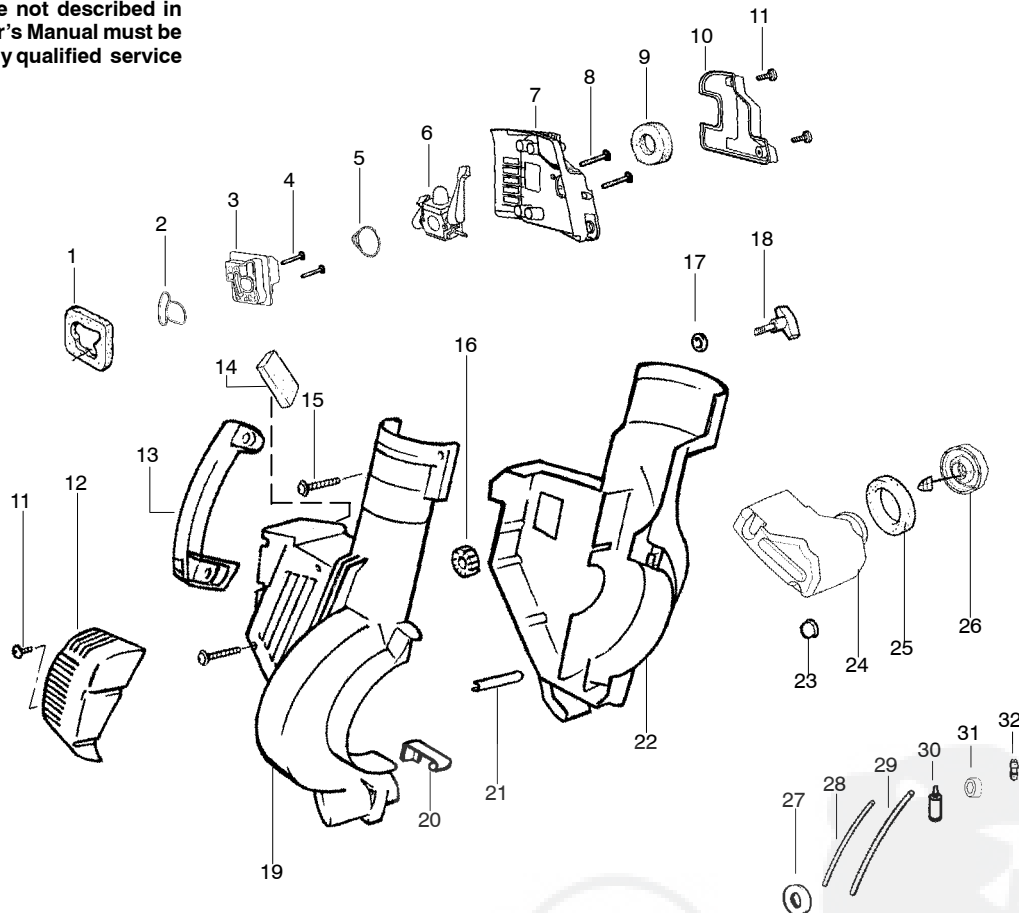

PARTS LIST NO. 530164997		Flymo ® <small>Electrolux</small>	PARTS LIST	MODEL(s) XLB250
DATE 12/15/06	Replaces 530164997 - 07/27/06	Note: Illustration may differ from actual model due to design changes		PAGE NO. 1

TYPE 1

 **WARNING**
All repairs, adjustments and maintenance not described in the Operator's Manual must be performed by qualified service personnel.

Ref.	Part No.	Description	Ref.	Part No.	Description
1.	530071459	Air Dam (kit)	20.	530402044	Spring-Cover Latch
2.	530071458	Gasket-Adapter (kit)	21.	530049617	Guide-Starter Rope
3.	530035561	Carburetor Adaptor	22.	530056679	Housing-Left
4.	530016309	Screw	23.	530036792	Isolator-Crankcase
5.	530071458	Gasket-Carburetor (kit)	24.	530049491	Assy-Fuel Tank
6.	---	Kit-Carb Ass'y. (C1Q-W11C)	25.	530049527	Gasket-Fuel Tank
	530071632	(WT-606)	26.	530049386	Fuel Cap w/Retainer
7.	530056629	Air Box	27.	530049656	Grommet-Shroud
8.	530015849	Screw-Carb.	28.	530069247	Kit-Line Carb/Purge
9.	530049383	Filter-Air	29.	530069216	Kit-Line Tank/Purge
10.	530056581	Cover-Air Filter	30.	530095646	Assy-Fuel Pick-up
11.	530016349	Screw	31.	530071459	Grommet-Fuel line (kit)
12.	530056641	Guard-Muffler	32.	530023877	Fitting-Fuel Line
13.	530095469	Handle			
14.	530071459	Foam 71.1mm (kit)			
15.	530015886	Screw			
16.	530049323	Isolator			
17.	530015197	Nut			
18.	530016322	Knob-Blower			
19.	530059851	Assy-Right Housing (Incl. #20)			
				Not Shown	
				545076628	Operator Manual
				530057414	Warning Decal
				530402633	Decal-Screw Warning
				530150491	Decal-CE Warning