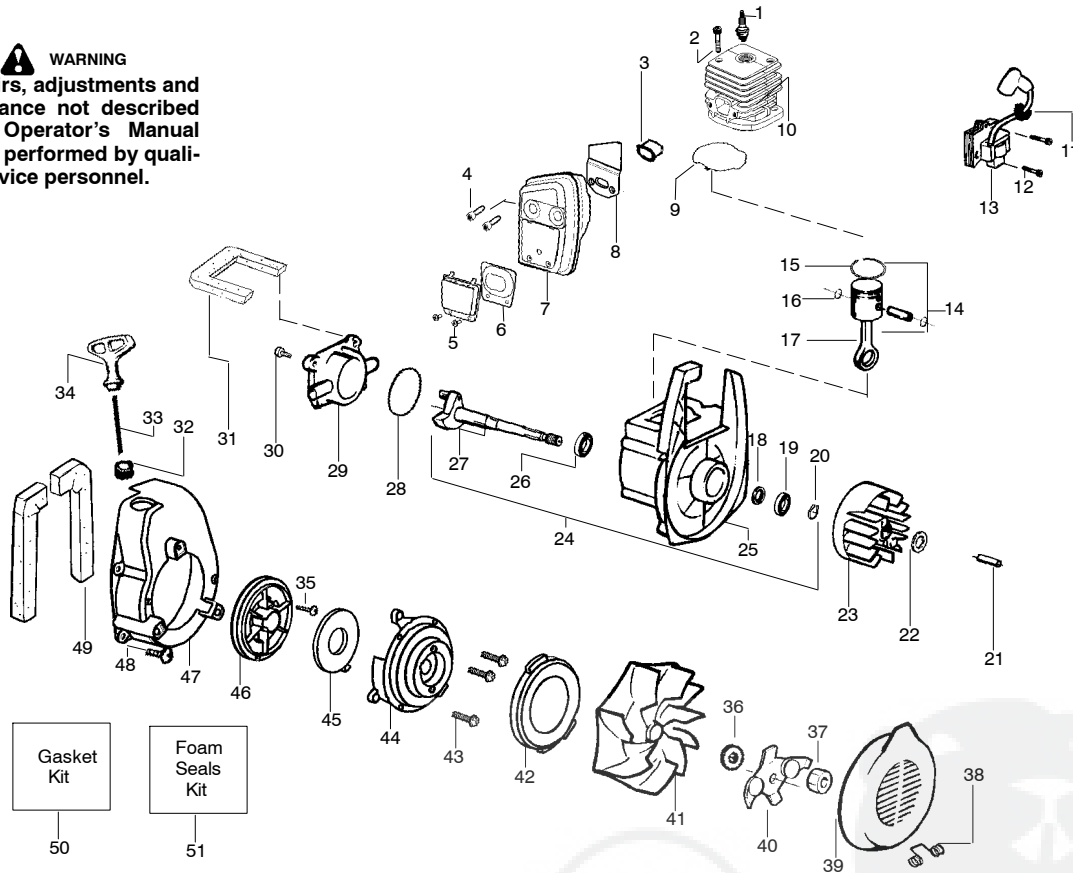

TYPE 2

WARNING
All repairs, adjustments and maintenance not described in the Operator's Manual must be performed by qualified service personnel.

Ref.	Part No.	Description	Ref.	Part No.	Description	Ref.	Part No.	Description
1.	952030249	Spark Plug (RCJ-6Y)	21.	530016190	Spacer-Flywheel	40.	530095461	Assy-Mulch Blade
2.	530015953	Screw	22.	530015149	Washer	41.	530069817	Assy-Impeller
3.	530055191	Insulator-Heat	23.	530039209	Assy-Flywheel	42.	545078801	Seal-Ring
4.	530016387	Screw-Muffler-Internal	24.	530071456	Assy-Crankcase/Crank shaft (incl. 20,25,27)	43.	530016349	Screw
5.	530015241	Screw	25.	530012492	Assy-Crankcase (Incl. 18,19,26)	44.	545079101	Housing-Pulley
6.	530071593	Kit-Spark Screen (incl. #5)	26.	530032125	Bearing-Inner	45.	530042086	Spring-Starter
7.	530071834	Kit-Muffler (incl. 4,5,6, & 8)	27.	530012452	Assy-Crankshaft	46.	530071466	Kit-Starter Pulley
8.	530071458	Gasket-Baffle (kit)	28.	530071458	O-ring-C/case (kit)	47.	545079001	Fan Housing
9.	530071458	Gasket-Cylinder (kit)	29.	545064601	Cover-Crankcase	48.	530015810	Screw
10.	530071457	Kit-Cylinder	30.	530015810	Screw	49.	530071459	Foam-182mm (kit)
11.	530019182	Grommet-Ign. Module	31.	530071459	Foam-219mm (kit)	50.	530071458	Kit-Gasket (page 2 incl. 2, & 5) (page 5 incl. 8,9, & 28)
12.	530016357	Screw-Ignition Module	32.	530029182	Eyelet-Flange	51.	530071459	Kit-Foam Seals (page 2 incl. 1,14,31) (page 5 incl. 31 & 49)
13.	530035505	Ignition Module	33.	530071467	Kit-Rope (Incl. 35)			
14.	530071833	Kit-Piston (Incl. 15 & 16)	34.	530049488	Handle-Starter			
15.	530055120	Piston Ring	35.	530016391	Screw-Rope			
16.	530015162	Retainer-Piston Pin	36.	530016402	Washer-Belleville			
17.	530069945	Assy-Connecting Rod	37.	530626605	Nut			
18.	530019264	Seal-Crankcase	38.	530402043	Spring-Return Cover			
19.	530055728	Bearing-Outer	39.	530049313	Inlet Door			
20.	530015941	Retainer Ring-C'chaft						

↙ = NEW PART NUMBER FOR THIS IPL

★ = REFER TO THE SERVICE REFERENCE INDICATED FOR MORE INFORMATION. (LOCATED AT END OF IPL)