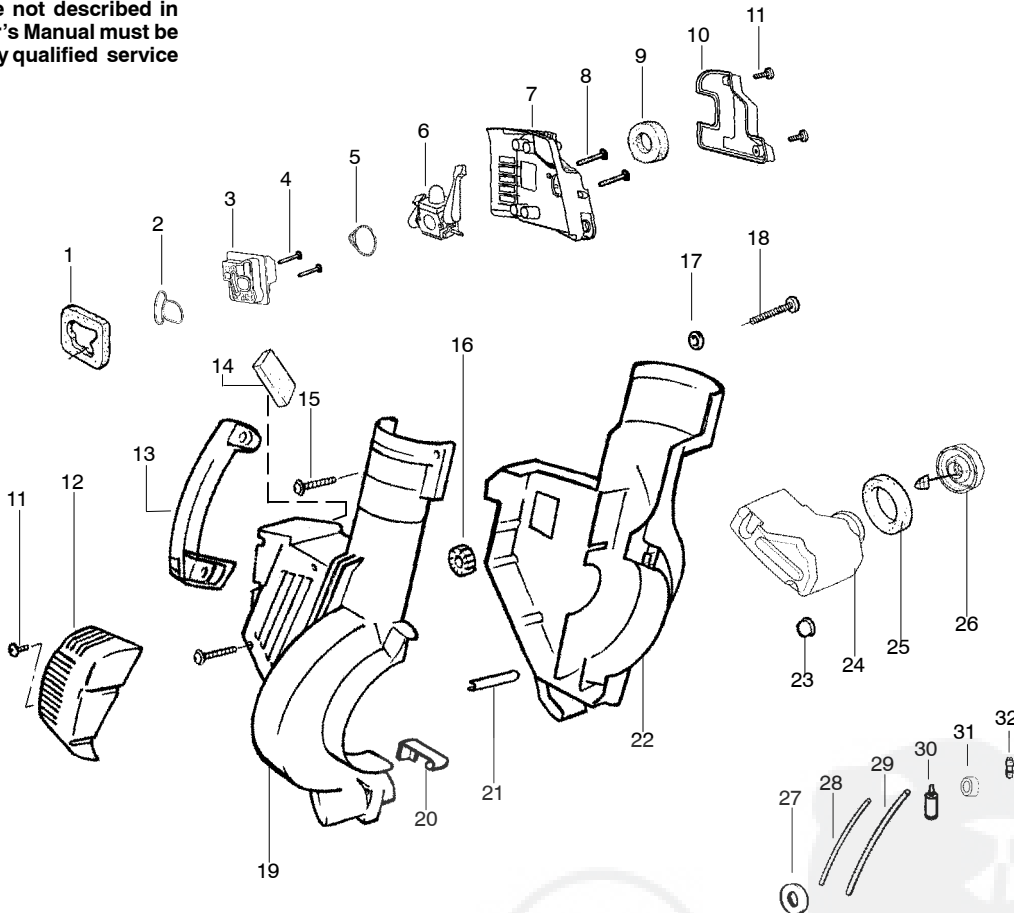

PARTS LIST NO. 530164997		Flymo® Electrolux	PARTS LIST		MODEL(s) XLB250
DATE 12/15/06	Replaces 530164997 - 07/27/06	Note: Illustration may differ from actual model due to design changes			PAGE NO. 2

TYPE 2

⚠ WARNING
All repairs, adjustments and maintenance not described in the Operator's Manual must be performed by qualified service personnel.

Ref.	Part No.	Description	Ref.	Part No.	Description
1.	530071459	Air Dam (kit)	20.	530402044	Spring-Cover Latch
2.	530071458	Gasket-Adapter (kit)	21.	530049617	Guide-Starter Rope
3.	530035561	Carburetor Adaptor	22.	545018113	Housing-Left
4.	530016441	Screw	23.	530036792	Isolator-Crankcase
5.	530071458	Gasket-Carburetor (kit)	24.	530049491	Assy-Fuel Tank
6.	---	Kit-Carb Ass'y. (C1Q-W11C) (WT-606)	25.	530049527	Gasket-Fuel Tank
7.	530056629	Air Box	26.	530049386	Fuel Cap w/Retainer
8.	530015849	Screw-Carb.	27.	530049656	Grommet-Shroud
9.	530049383	Filter-Air	28.	530069247	Kit-Line Carb/Purge
10.	530056581	Cover-Air Filter	29.	530069216	Kit-Line Tank/Purge
11.	530016349	Screw	30.	530095646	Assy-Fuel Pick-up
12.	545085001	Guard-Muffler	31.	530071459	Grommet-Fuel line (kit)
13.	530095469	Handle	32.	530023877	Fitting-Fuel Line
14.	530071459	Foam 71.1mm (kit)	Not Shown		
15.	530015886	Screw			
16.	530049323	Isolator			
17.	530015197	Nut	545076628		Operator Manual
18.	545003502	Screw	530057414		Warning Decal
19.	545018212	Assy-Right Housing (Incl. #20)	530402633		Decal-Screw Warning
			545003021		Decal-CE Warning