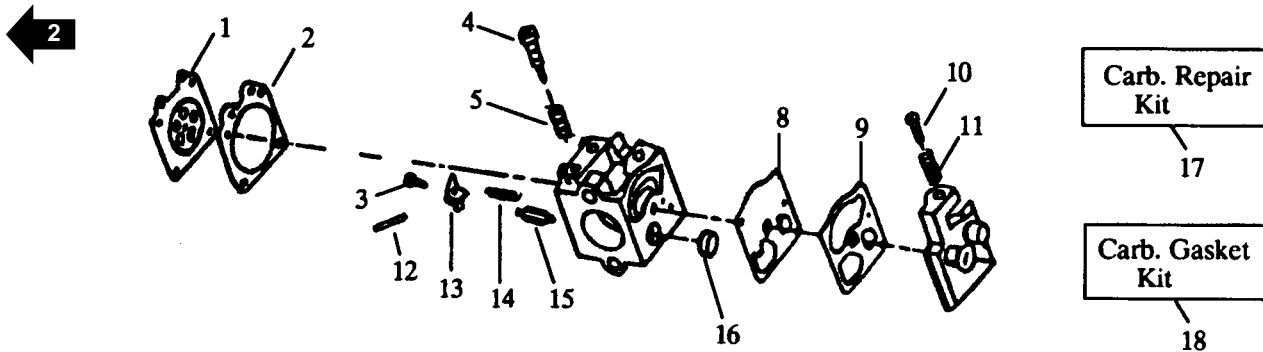

KEY	PART NUMBER	DESCRIPTION	QTY
CA01	5300350-14/6	DIAPHRAGM	1
CA02	5300351-51/6	GASKET METERING	1
CA04	5300352-68/8	MIXTURE NEEDLE	1
CA05	5300352-14/2	SPRING-MIXTURE NEEDLE	1
CA08	5300351-66/4	DIAPHRAGM	1
CA09	5300351-64/9	GASKET	1
CA10	5300352-03/5	SCREW	1
CA11	5300352-08/4	SPRING	1
CA12	5300350-28/6	PIN METERING	1
CA13	5300350-31/0	LEVER METERING	1
CA14	5300351-88/8	METERING LEVER SPRING	1
CA15	5300351-06/0	INLET NEEDLE VALVE	1
CA16	5300351-78/9	INLET SCREEN	1
CA17	5300352-64/7	CARB. KWIK REPAIR KIT	1
CA18	5300352-19/1	KIT GASKET DIAPH.	1