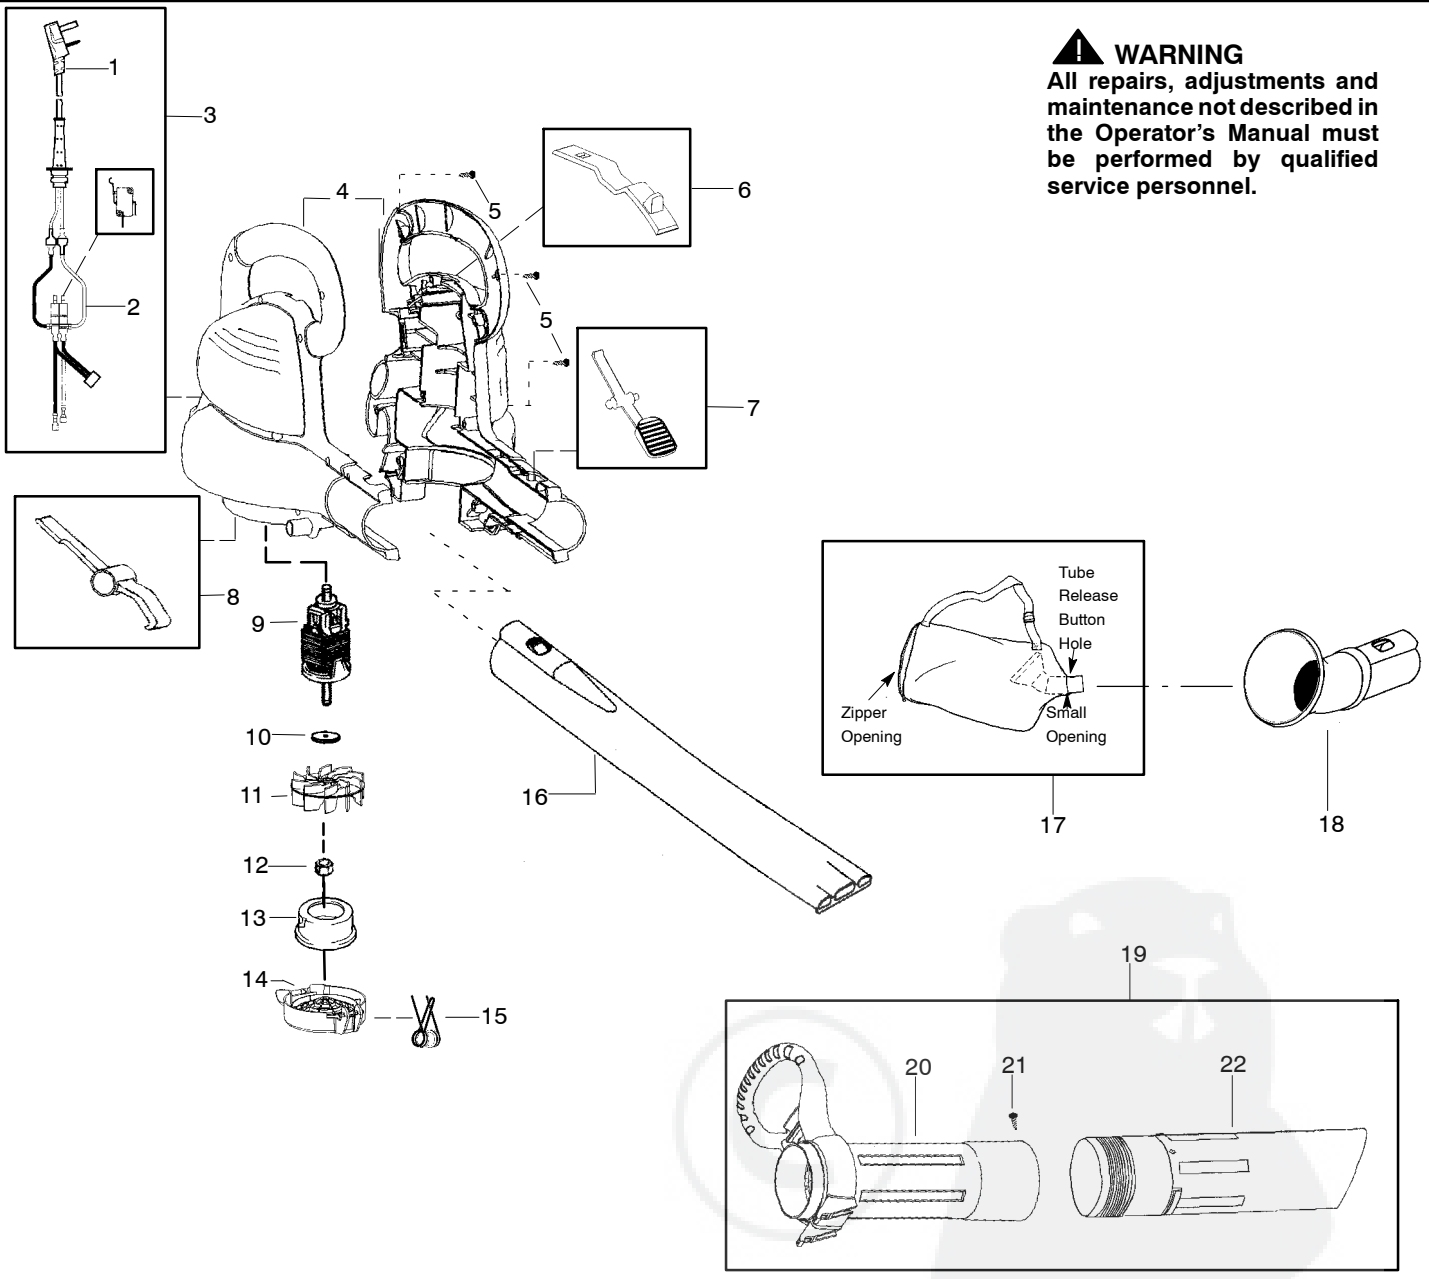

⚠ WARNING
All repairs, adjustments and maintenance not described in the Operator's Manual must be performed by qualified service personnel.

Ref.	Part No.	Description	Ref.	Part No.	Description
1.	530404236	Assy-Cordset	18.	530403769	Tube - Elbow
2.	530404337	Assy-Internal Wire Harness (incl. switch)	19.	530404311	Kit-Upper/Lower Tube w/handle (incl. 20-22)
3.	530404336	Assy. Wiring Harness (incl. 1 & 2)	20.	530071784	Tube - Upper Vac w/handle
4.	530404333	Housing Set (incl. #7)	21.	530402528	Screw
5.	530016120	Screw	22.	530403850	Tube - Lower Vac
6.	530404329	Cover - Switch	Not Shown		
7.	530404275	Button - Tube Latch			
8.	530404302	Button - Door Latch			
9.	530404262	Assy. Motor			
10.	530403834	Washer			
11.	530403771	Impeller			
12.	530403776	Nut - Impeller			
13.	530403791	Restrictor - Inlet			
14.	530403788	Door - Vacuum Inlet			
15.	530403833	Spring - Door			
16.	530403765	Tube - Blower			
17.	530095599	Assy. - Vac Bag			
				530404260	Manual - Operator's
				530404263	Decal - Housing Warning
				530402236	Decal - Vac Warning
				530058681	Decal - Tube Warning
				530402633	Decal - Screw Warning

✓ = NEW PART NUMBER FOR THIS IPL

★ = REFER TO THE SERVICE REFERENCE INDICATED FOR MORE INFORMATION. (LOCATED AT END OF IPL)