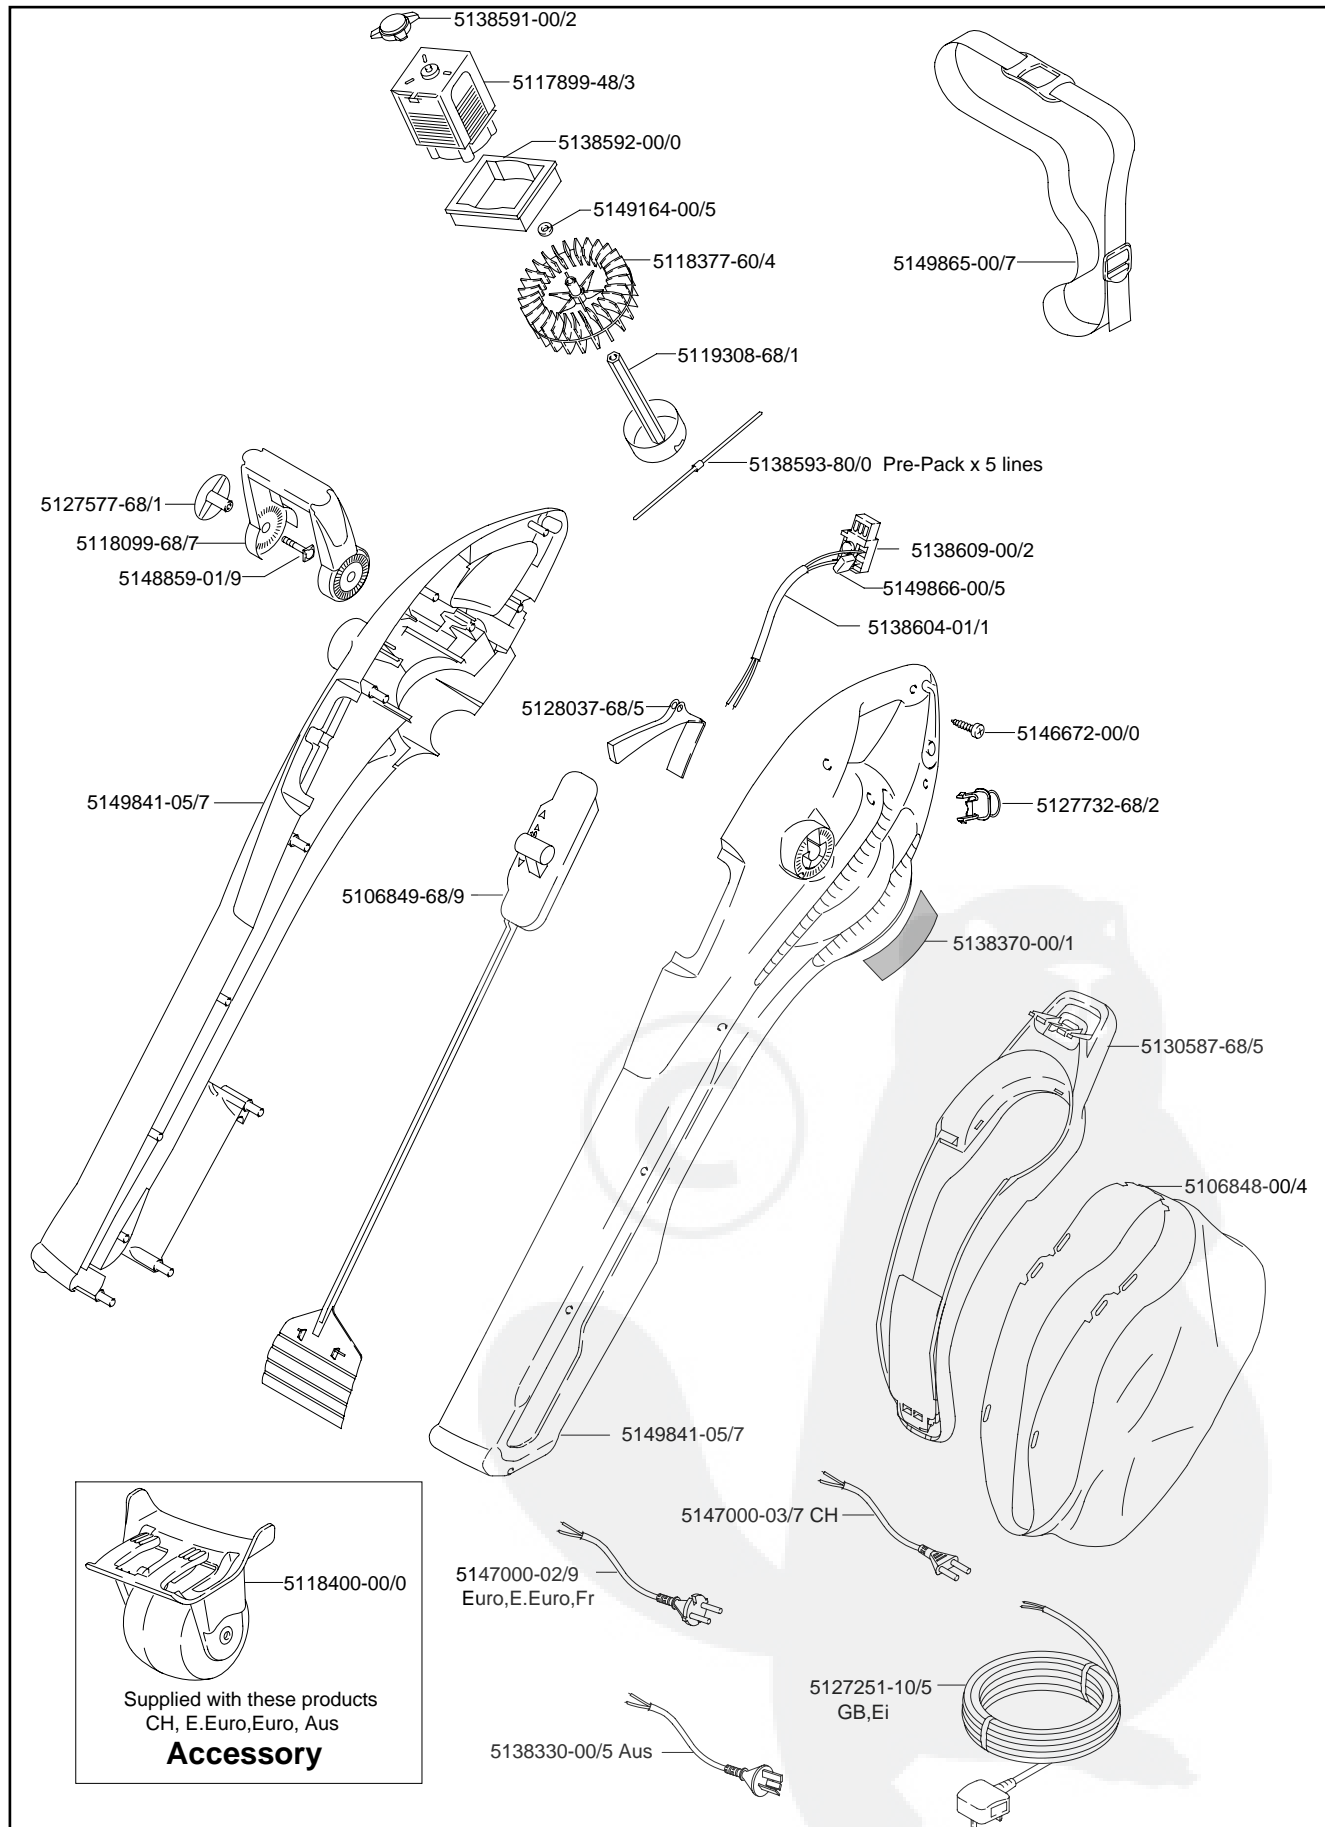

MODEL Gardenvac 1500W

9648620-01	9648620-22	9648620-64	9648620-67	9648620-86	9648620-99
GB,EI	CH	France	E.EURO	EURO	AUS

Supplied with these products
CH, E.Euro,Euro, Aus

Accessory