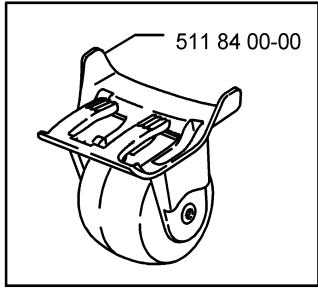

IPL, Gardenvac 2500 Turbo, 9648637-22 2005-12

Gardenvac 2500 Turbo

Factory:
Product Group:
Sub Group:
Publication Date:
Publication Number:

FLM - Newton Aycliffe
OM 78
Electric Blower: 7887
01/12/05

513 11 81-00

511 78 99-62

513 85 92-00

514 91 64-00

511 83 77-60

513 93 66-00

510 72 84-68

513 85 93-00

514 70 00-03

512 75 77-68

511 80 99-68

514 88 59-01

513 86 09-00

514 98 66-00

513 86 04-03

512 80 37-68

514 66 72-00

Part Number	Description	Qty	Note
510 68 48-00	DEBRIS BAG	1	
510 68 49-68	VALVE MECHANISM	1	
510 72 84-68	CUTTING HEAD	1	
510 74 55-00	LABEL MODEL 2500W TURBO	1	
511 78 99-62	MOTOR AMETEK 9361750	1	
511 80 99-68	FRONT HANDLE	1	
511 83 77-60	IMPELLER 113mm DIA	1	
511 84 00-00	ROLLER ASSEMBLY (VAC WHEEL)	1	
512 75 77-68	WING KNOB	2	
512 77 32-68	CORD ANCHOR BELL MOUTH GREY	1	
512 80 37-68	SWITCH ACTUATOR	1	
513 05 87-68	BAG FRAME / FLAP ASSEMBLY	1	
513 11 73-01	LAB:WARNING GEN2 SHRED YELLO	1	
513 11 81-00	COLLAR:ABS	1	
513 85 92-00	RUBBER SUSP.RING	1	
513 85 93-00	BLADE-CLIP-ON	5	
513 86 04-03	INTERNAL LEAD ASSY 1500W G/V	1	
513 86 09-00	SWITCH:8A 250V GREY TRIGGER	1	
513 93 66-00	STRAP-LOW COST	1	
514 66 72-00	SCREW NO6 POZIDRIVE RECESSED	12	
514 70 00-03	LEAD (SWISS) (BLACK)	1	
514 88 59-01	SQUARE HEAD BOLT	2	
514 91 64-00	WASHER 8mm	1	
514 98 41-04	CLAMSHELLS PACKED	1	
514 98 66-00	CAPACITOR 0.22uF	1	