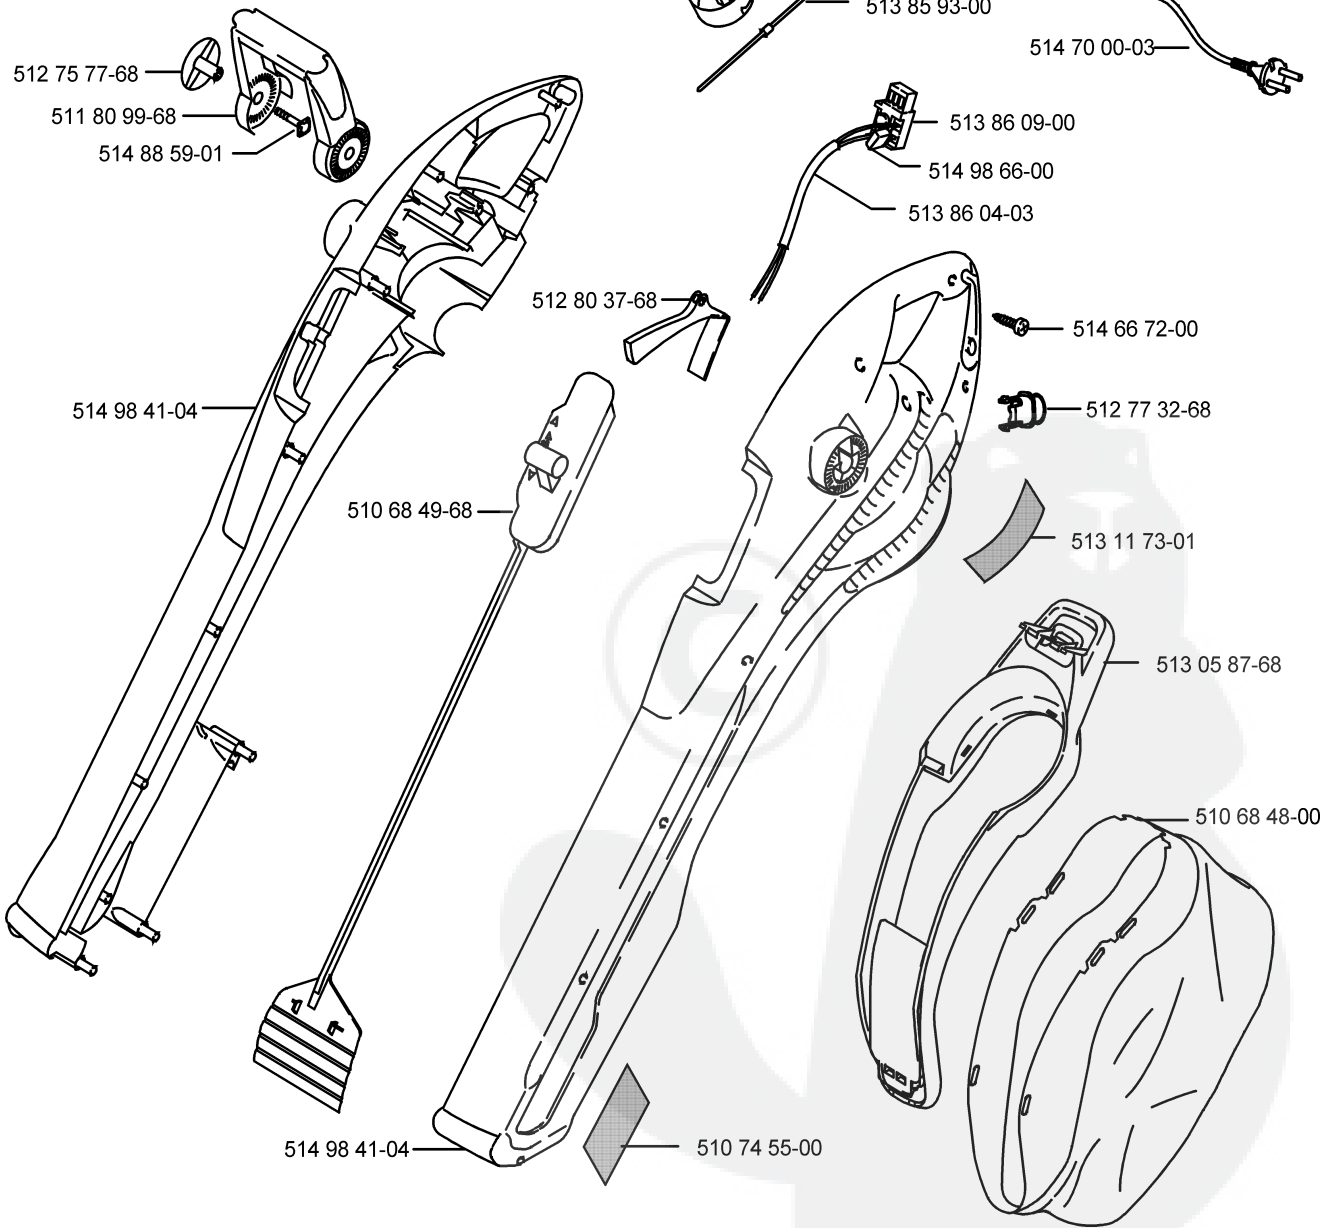

512 75 77-68

511 80 99-68

514 88 59-01

513 86 09-00

514 98 66-00

513 86 04-03

512 80 37-68

514 66 72-00

512 77 32-68

514 98 41-04

513 11 73-01

510 68 49-68

513 05 87-68

510 68 48-00

514 98 41-04

510 74 55-00

Part Number	Description	Qty	Note
510 68 48-00	DEBRIS BAG	1	
510 68 49-68	VALVE MECHANISM	1	
510 72 84-68	CUTTING HEAD	1	
510 74 55-00	LABEL MODEL 2500W TURBO	1	
511 78 99-62	MOTOR AMETEK 9361750	1	
511 80 99-68	FRONT HANDLE	1	
511 83 77-60	IMPELLER 113mm DIA	1	
511 84 00-00	ROLLER ASSEMBLY (VAC WHEEL)	1	
512 75 77-68	WING KNOB	2	
512 77 32-68	CORD ANCHOR BELL MOUTH GREY	1	
512 80 37-68	SWITCH ACTUATOR	1	
513 05 87-68	BAG FRAME / FLAP ASSEMBLY	1	
513 11 73-01	LAB:WARNING GEN2 SHRED YELLO	1	
513 11 81-00	COLLAR:ABS	1	
513 85 92-00	RUBBER SUSP.RING	1	
513 85 93-00	BLADE-CLIP-ON	5	
513 86 04-03	INTERNAL LEAD ASSY 1500W G/V	1	
513 86 09-00	SWITCH:8A 250V GREY TRIGGER	1	
513 93 66-00	STRAP-LOW COST	1	
514 66 72-00	SCREW NO6 POZIDRIVE RECESSED	12	
514 70 00-03	LEAD (SWISS) (BLACK)	1	
514 88 59-01	SQUARE HEAD BOLT	2	
514 91 64-00	WASHER 8mm	1	
514 98 41-04	CLAMSHELLS PACKED	1	
514 98 66-00	CAPACITOR 0.22uF	1	