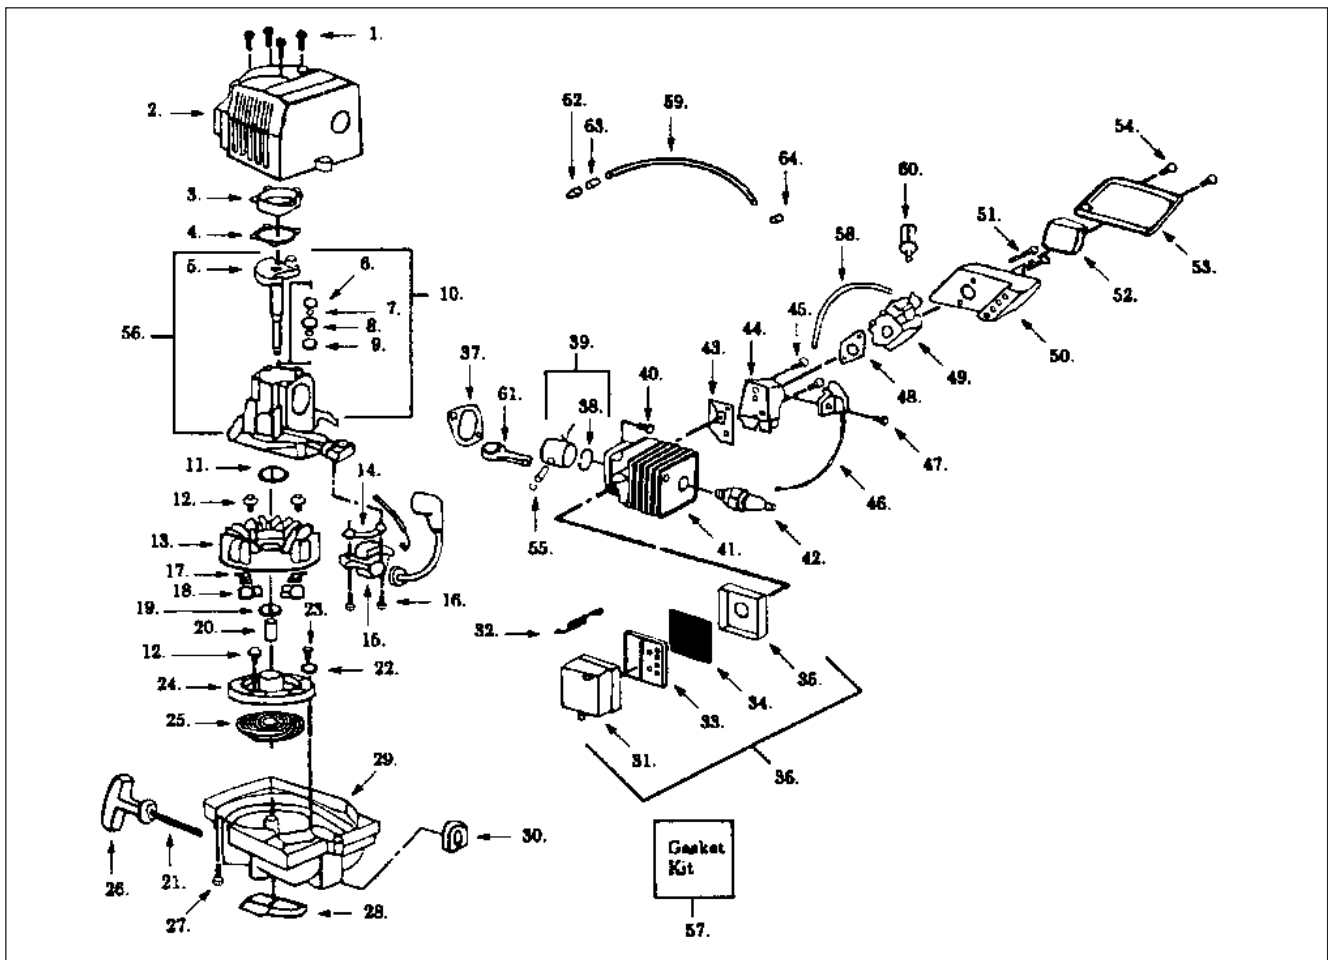

MODEL Flymo HTL170

9527152-47

GB.EI

ILLUSTRATED PARTS LIST

Key	Part Number	Description	Qty	Key	Part Number	Description	Qty
01	5300299-54/1	Ignition Wire	1	15	5300481-13/1	Clutch Drum	1
02	5300364-43/6	Lead Wire Assy	1	16	5300158-14/3	Screw	2
03	5300159-40/6	Screw	1	17	5300299-16/0	Gear Box Plate	1
04	5300299-58/2	Trigger Lever	1	18	5300321-21/2	Bushing Blade	1
05	5300157-75/6	Screw	1	19	5300949-91/3	Blade Assy 17"	1
06	5300157-70/7	Screw	1	20	5300299-48/3	Blade Seal	1
07	5300299-60/8	Handle Cover	1	21	5300362-28/1	Pinion Assy	1
08	5300299-56/6	Throttle Trigger	1	22	5300321-23/8	Drive Gear Bushing	1
09	5300361-22/6	Throttle Lockout	1	23	5300693-55/2	Drive Gear Assy	1
10	5300361-23/4	Trigger Spring	1	24	5300360-46/7	Isolator Plate	1
11	5300159-34/9	Screw	4	25	5300108-45/2	Tank Cap Complete	1
12	5300143-98/8	Rear handle & Tank	1	26	5300159-55/4	Screw	2
13	5300949-92/1	Front Handle	1	27	5300158-05/1	Screw	1
14	5300299-46/7	Isolator Spring	6	28	5300146-11/4	Gearbox Assy	1