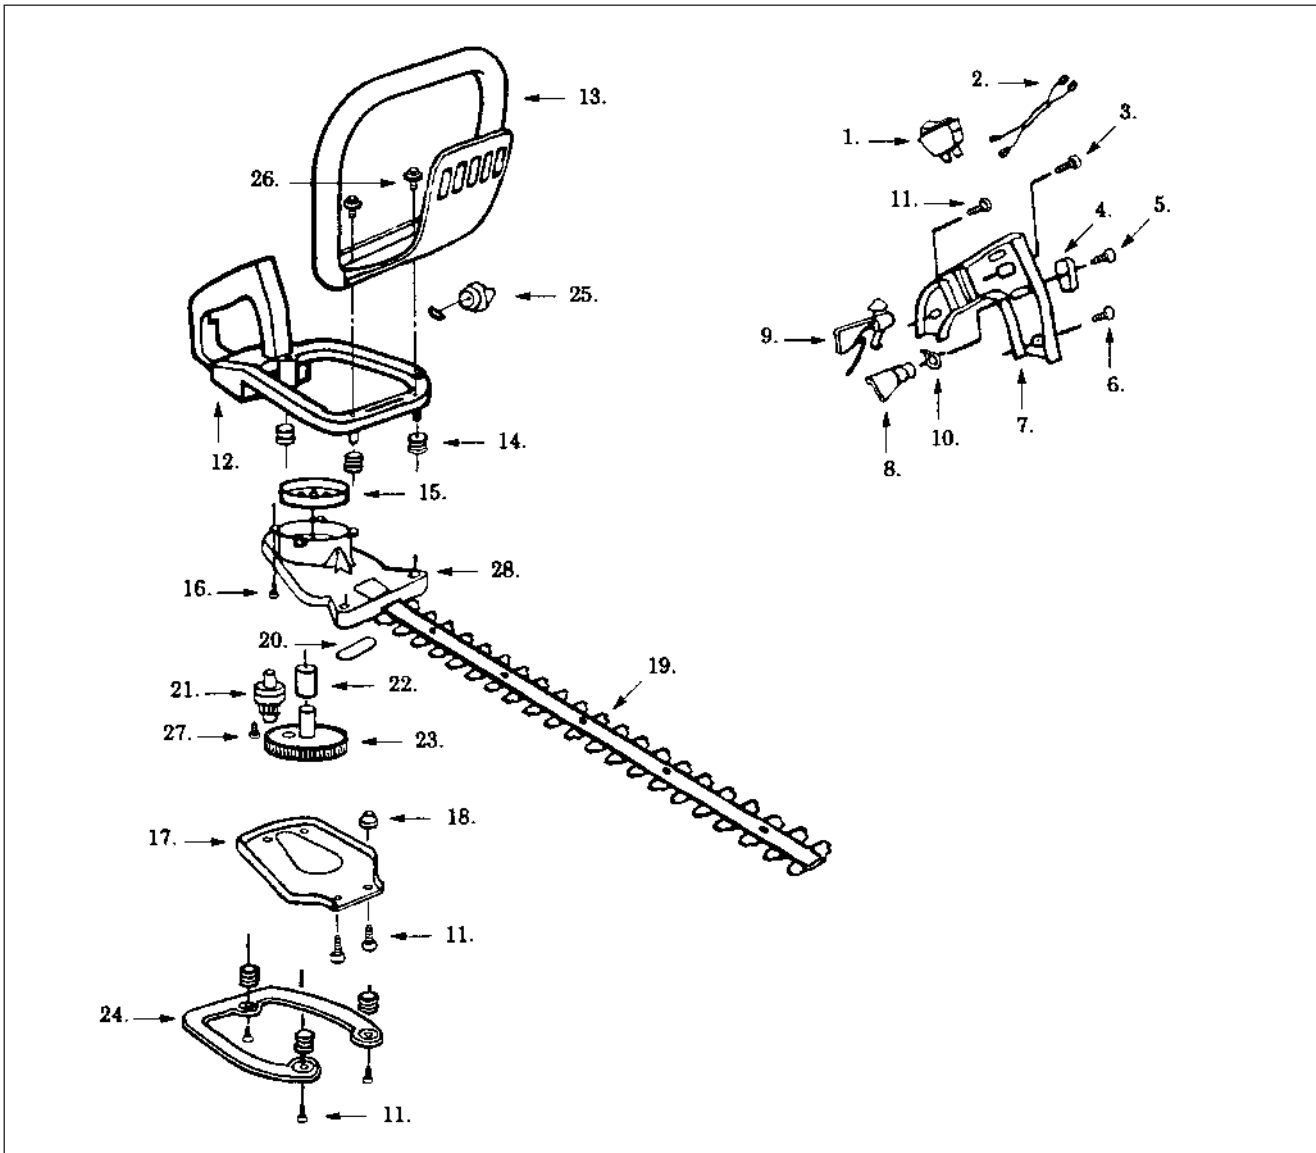

MODEL Flymo HTL170

9527152-47

GB.EI

ILLUSTRATED PARTS LIST

Key	Part Number	Description	Qty	Key	Part Number	Description	Qty
01	5300299-54/1	Ignition Wire	1	15	5300481-13/1	Clutch Drum	1
02	5300364-43/6	Lead Wire Assy	1	16	5300158-14/3	Screw	2
03	5300159-40/6	Screw	1	17	5300299-16/0	Gear Box Plate	1
04	5300299-58/2	Trigger Lever	1	18	5300321-21/2	Bushing Blade	1
05	5300157-75/6	Screw	1	19	5300949-91/3	Blade Assy 17"	1
06	5300157-70/7	Screw	1	20	5300299-48/3	Blade Seal	1
07	5300299-60/8	Handle Cover	1	21	5300362-28/1	Pinion Assy	1
08	5300299-56/6	Throttle Trigger	1	22	5300321-23/8	Drive Gear Bushing	1
09	5300361-22/6	Throttle Lockout	1	23	5300693-55/2	Drive Gear Assy	1
10	5300361-23/4	Trigger Spring	1	24	5300360-46/7	Isolator Plate	1
11	5300159-34/9	Screw	4	25	5300108-45/2	Tank Cap Complete	1
12	5300143-98/8	Rear handle & Tank	1	26	5300159-55/4	Screw	2
13	5300949-92/1	Front Handle	1	27	5300158-05/1	Screw	1
14	5300299-46/7	Isolator Spring	6	28	5300146-11/4	Gearbox Assy	1