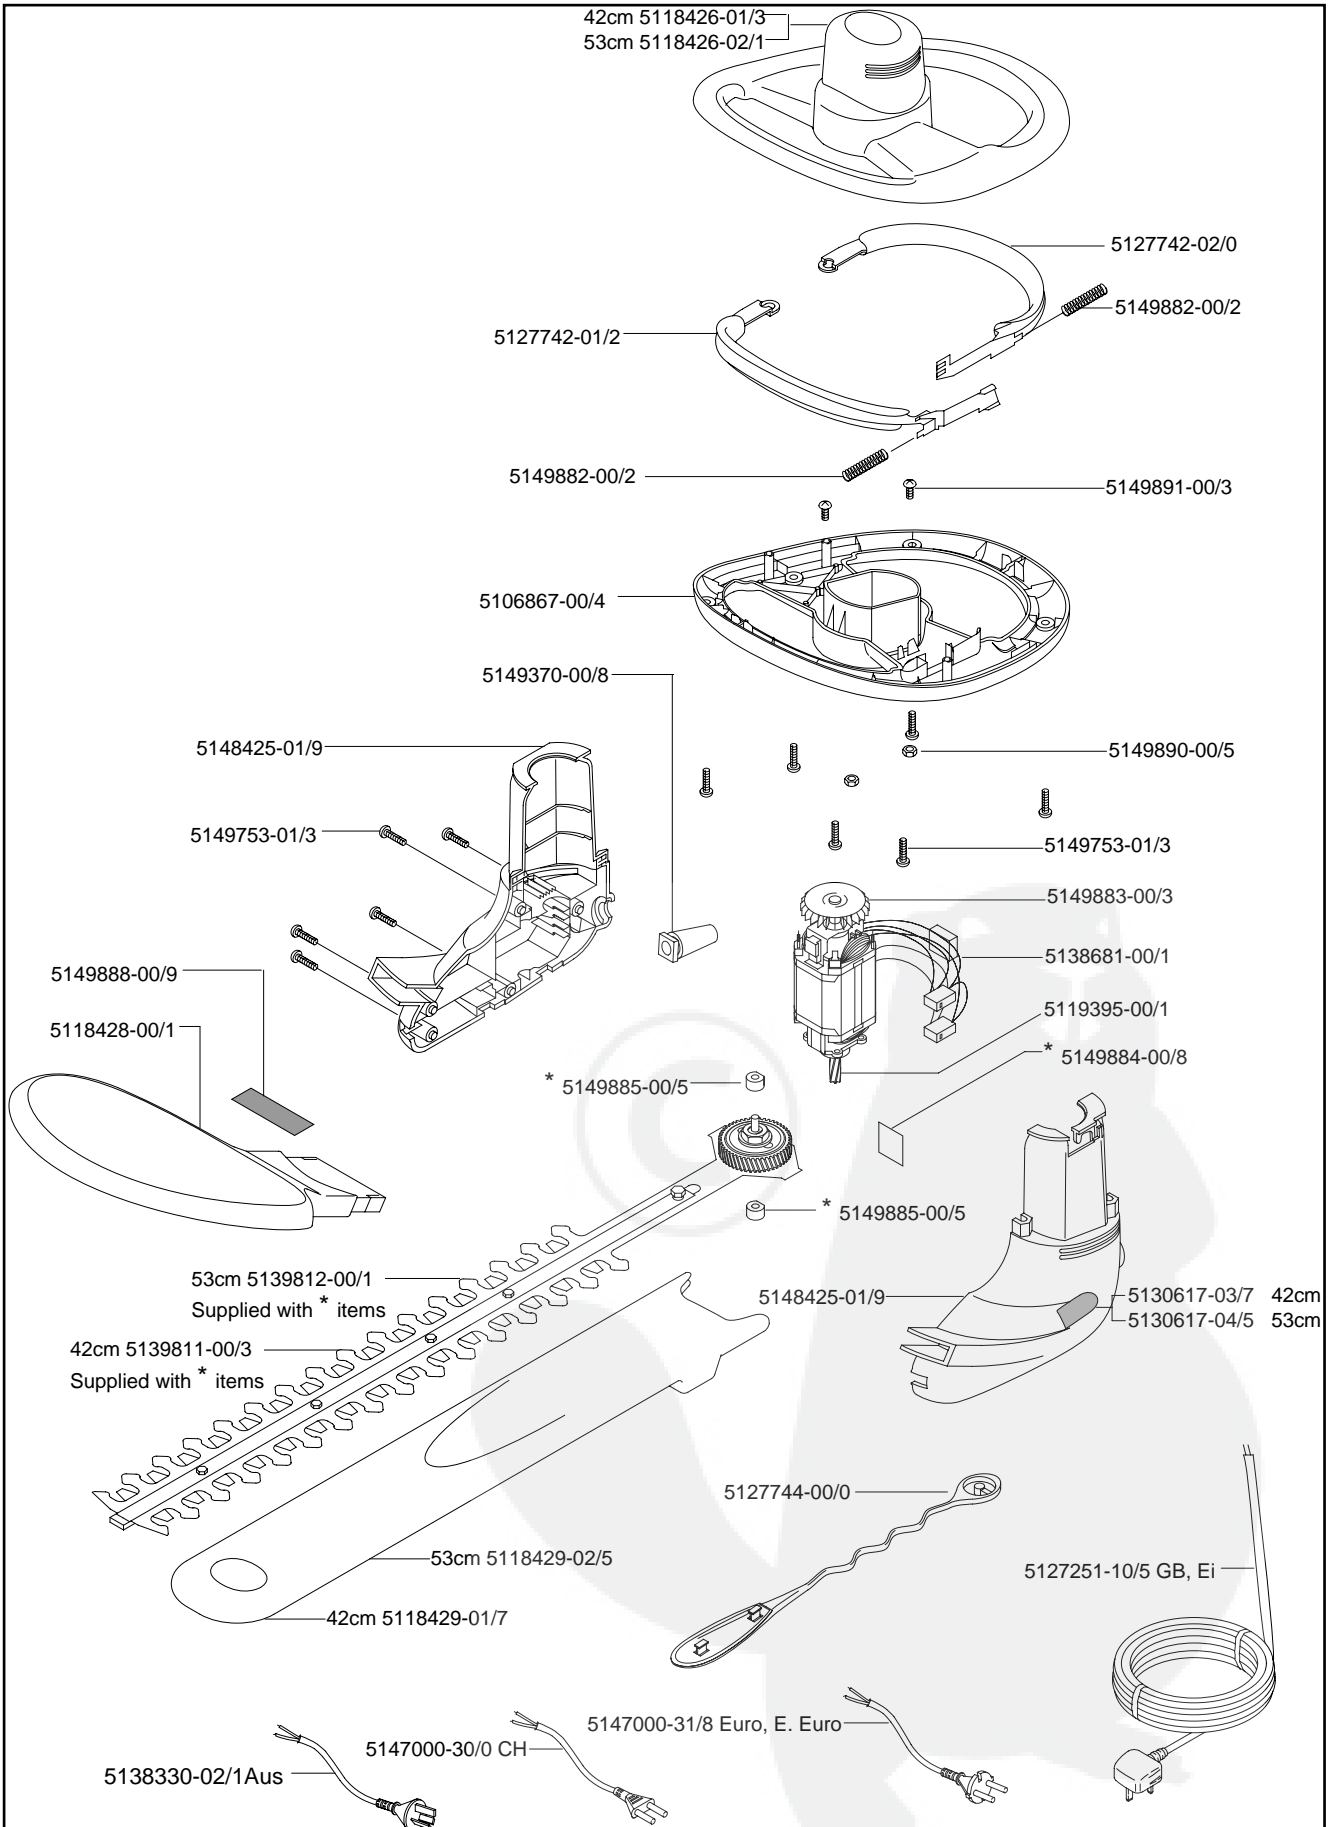

MODEL **EHT 420/530**

EHT420 9648100-01 GB,EI 9648100-22 CH 9648100-67 E.Euro 9648100-86 W.Euro 9648100-99 Aus
 EHT530 9648110-01 GB,EI 9648110-22 CH 9648110-67 E.Euro 9648110-86 W.Euro 9648110-99 Aus

Flymo

Easi-Trim EHT 420

Unique design for light and easy handling

The easiest way to trim your hedges

- Unique handle design for comfortable trimming at any angle.
- Lightweight product makes trimming less tiring.
- Powerful Double action blades for a faster neater finish. Can cut branches up to 14mm in width.
- Two handed operation for safer hedge trimming.
- Safety blades prevent accidental injury.
- Blades stop in under 1/2 second for added safety.
- Blade sheath for easy storage.
- Gear overload protection.
- Wider switches for greater choice of grip.
- Transparent hand guard for user protection.

Features

Blade Length	42 cm
Motor Power	400 W
Blade Gap	14 mm
Cutting movement	2100 strokes / min
Two handed safety switch	Yes
Blade stopping time	0.5 second
Blade design	Safety
Blade sheath	Yes
Carton Dimensions	805x235x195 mm
Weight (Unpacked)	2.5 Kg
Weight (Packed)	4.5 Kg

Features

Blade Length	53 cm
Motor Power	400 W
Blade Gap	14 mm
Cutting movement	2100 strokes / min
Two handed safety switch	Yes
Blade stopping time	0.5 second
Blade design	Safety
Blade sheath	Yes
Carton Dimensions	925x235x195 mm
Weight (Unpacked)	2.6 Kg
Weight (Packed)	4.6 Kg