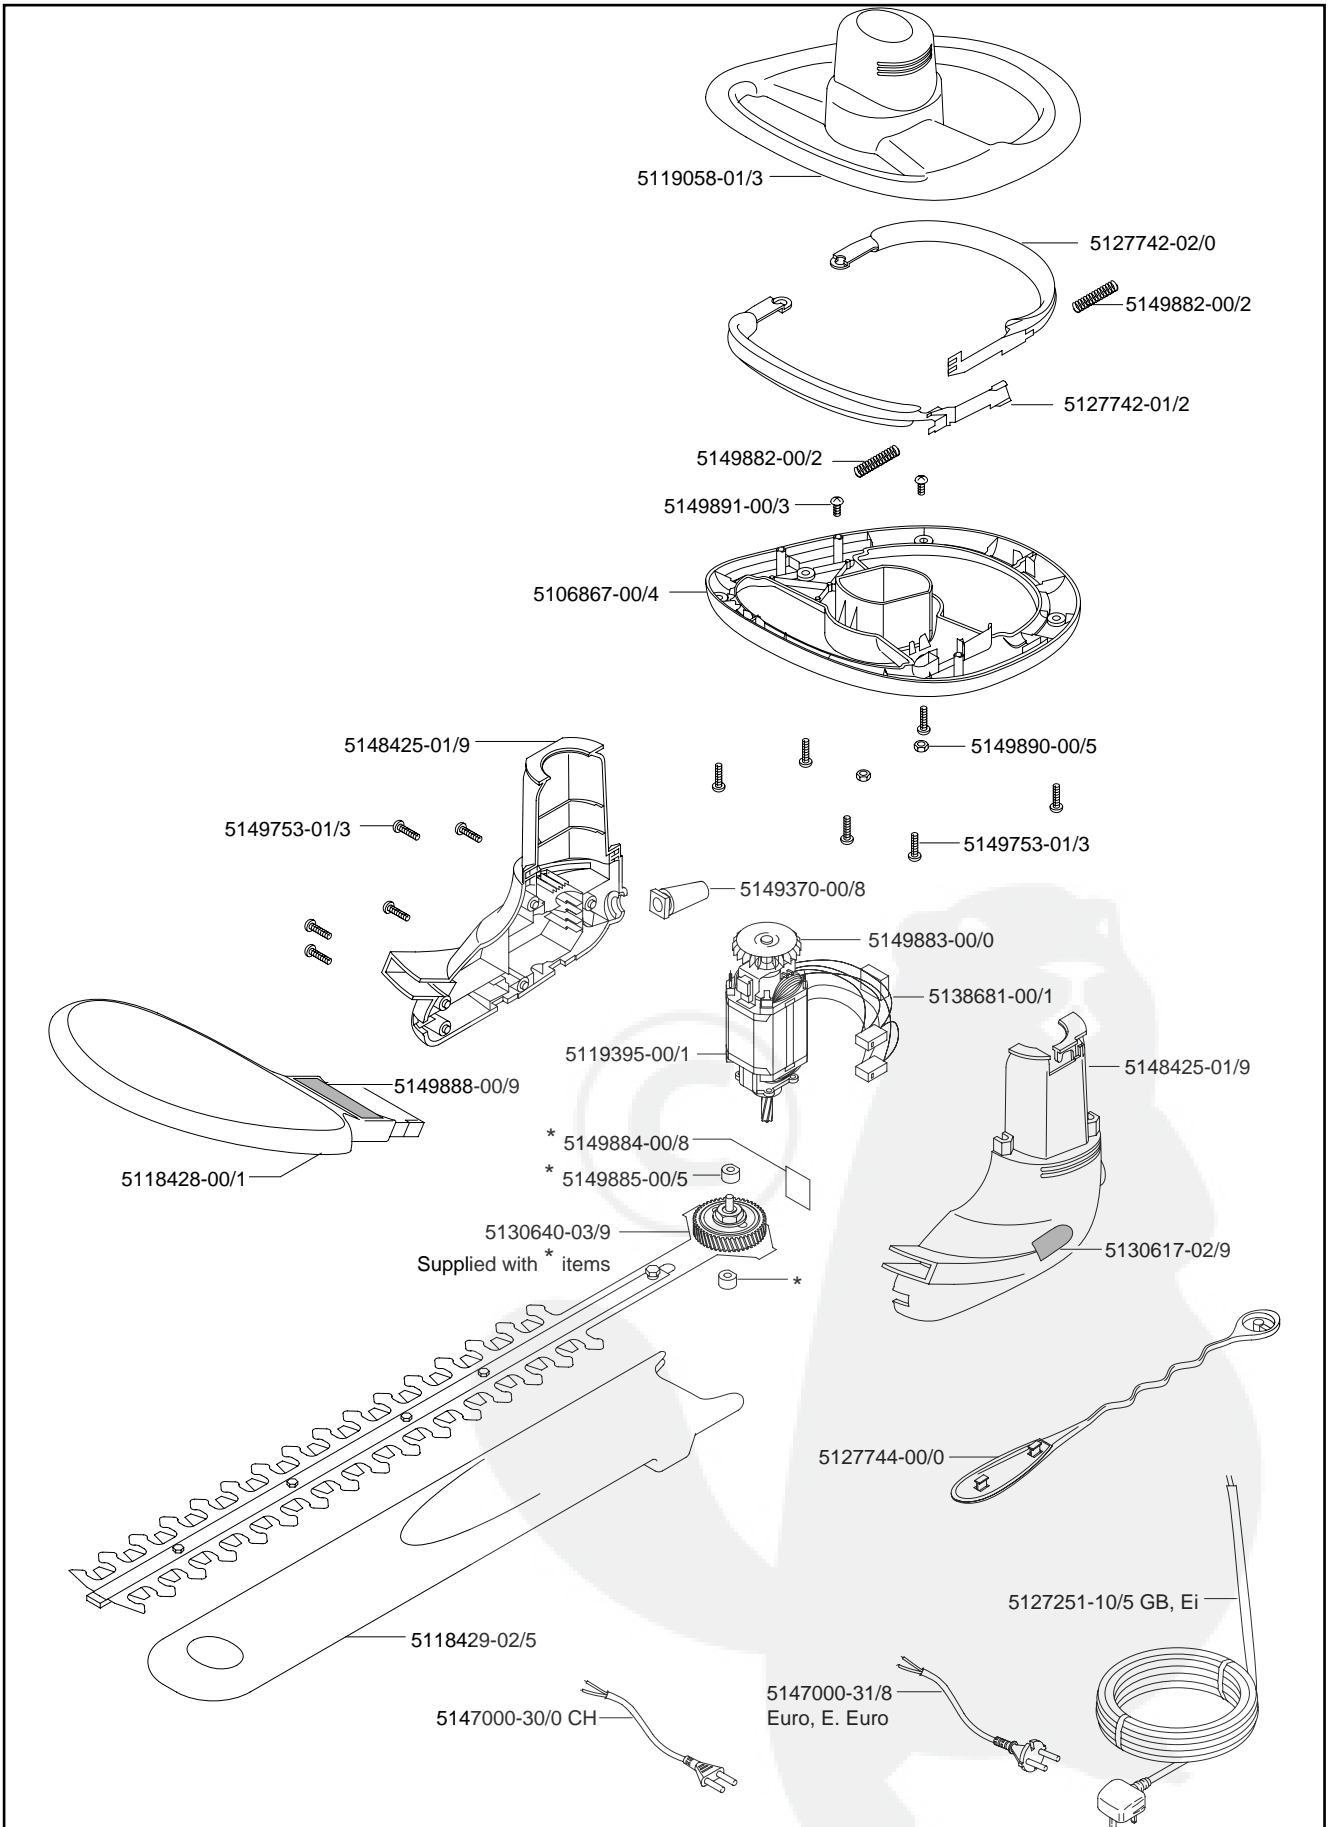

MODEL	EHT 530S	
9648113-01	9648113-22	9648113-62
GB,EI	CH	Euro

Flymo

Easi-Trim EHT 530s

Unique design for light and easy handling

The easiest way to trim your hedges

- Unique handle design for comfortable trimming at any angle.
- Lightweight product makes trimming less tiring.
- Powerful Double action blades for a faster neater finish. Can cut branches up to 16mm in width.
- Two handed operation for safer hedge trimming.
- Safety blades prevent accidental injury.
- Blades stop in under 1/2 second for added safety.
- Blade sheath for easy storage.
- Gear overload protection.
- Wider switches for greater choice of grip.
- Transparent hand guard for user protection.

Features

Blade Length	53 cm
Motor Power	400 W
Blade Gap	16 mm
Cutting movement	2100 strokes / min
Two handed safety switch	Yes
Blade stopping time	0.5 second
Blade design	Safety
Blade sheath	Yes
Carton Dimensions	925x235x195 mm
Weight (Unpacked)	2.6 Kg
Weight (Packed)	4.6 Kg