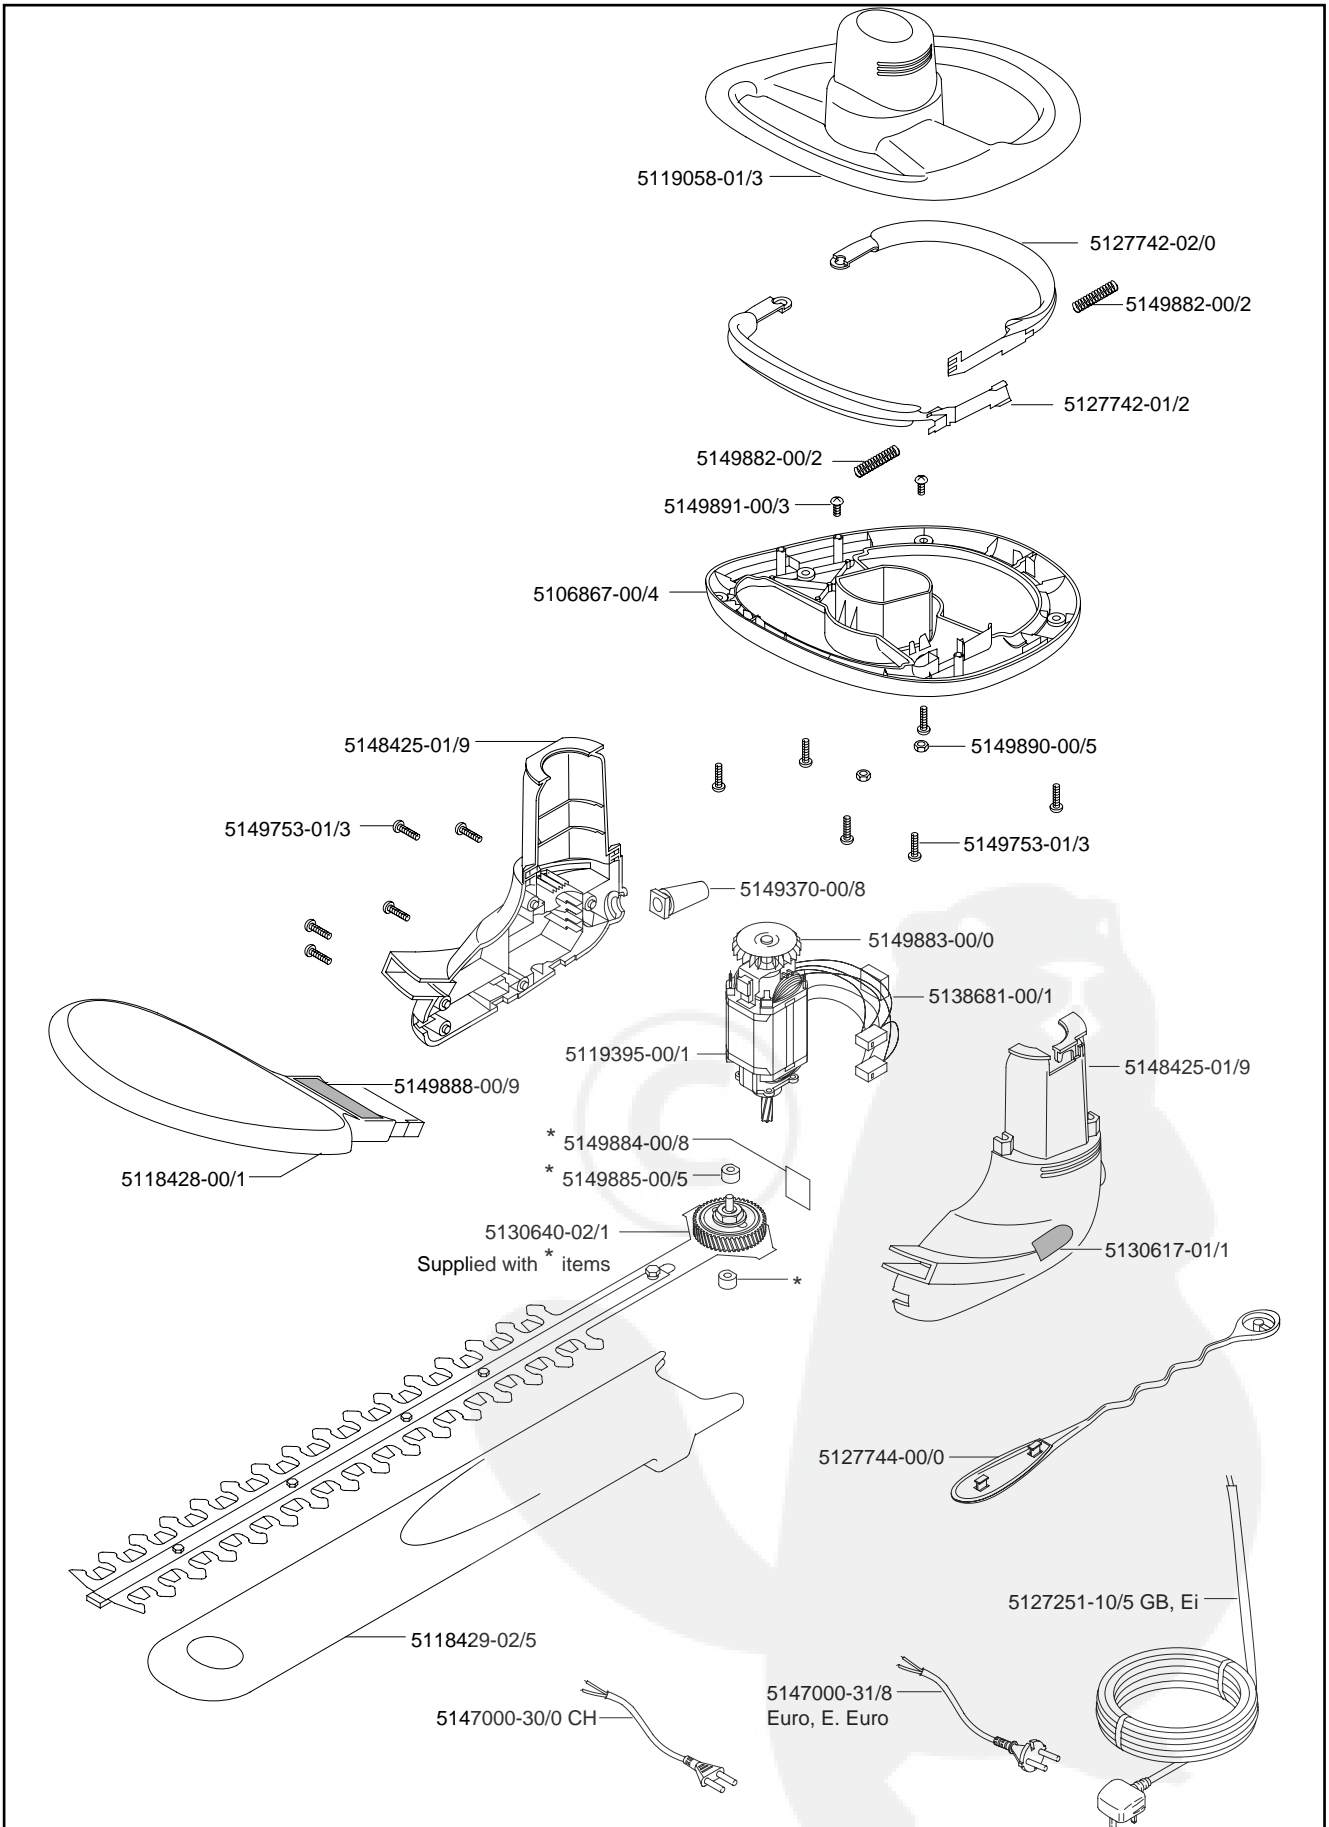

<b>MODEL</b>	<b>EHT450S</b>	
9648160-01	9648160-22	9648160-62
GB,EI	CH	Euro

# Easi-Trim EHT 450s

## Unique design for light and easy handling

*The easiest way to trim your hedges*

- Unique handle design for comfortable trimming at any angle.
- Lightweight product makes trimming less tiring.
- Powerful Double action blades for a faster neater finish. Can cut branches up to 16mm in width.
- Two handed operation for safer hedge trimming.
- Safety blades prevent accidental injury.
- Blades stop in under 1/2 second for added safety.
- Blade sheath for easy storage.
- Gear overload protection.
- Wider switches for greater choice of grip.
- Transparent hand guard for user protection.

## Features

Blade Length	45 cm
Motor Power	400 W
Blade Gap	16 mm
Cutting movement	2100 strokes / min
Two handed safety switch	Yes
Blade stopping time	0.5 second
Blade design	Safety
Blade sheath	Yes
Carton Dimensions	925x235x195 mm
Weight (Unpacked)	2.6 Kg
Weight (Packed)	4.6 Kg