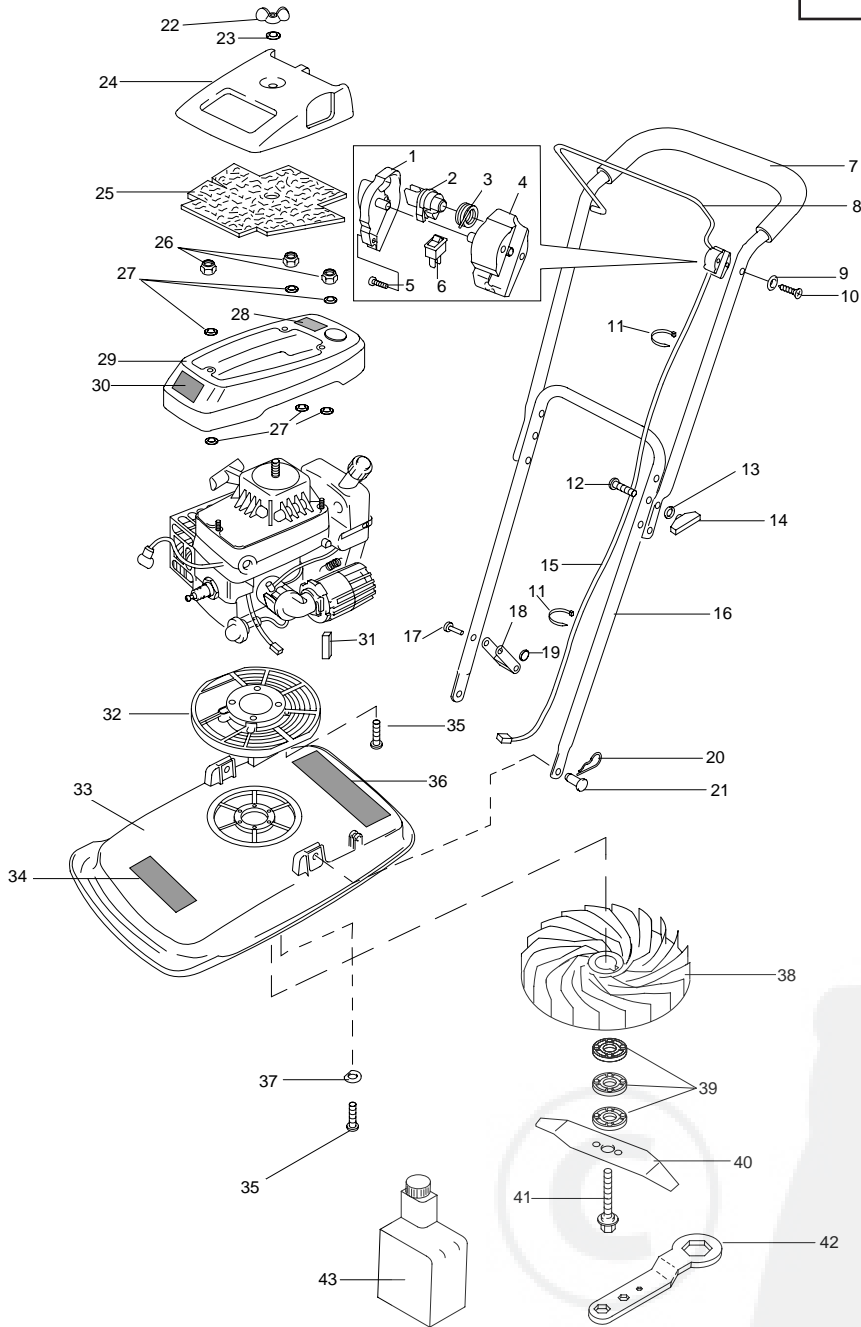

MODEL	L300
PRODUCT NO.	9630137

PARTS LIST

PRODUCT APPLICATION
 9630137-59 GB,EI,F,B,NL,A,D,
 CH,E,P,I,N,DK,S,SF

Key	Part Number	Description	Qty
01	5127408-00/2	COVER	1
02	5138255-00/4	ACTUATOR HUB	1
03	5149240-00/3	SPRING	1
04	5127407-00/4	HOUSING	1
05	5146672-00/0	SCREW	3
06	5149222-00/1	SWITCH	1
07	5117812-00/7	HANDLE UPPER	1
08	5117866-01/1	BAIL ARM	1
09	5149313-00/8	WASHER	7
10	5149282-00/5	SCREW	1
11	5147150-00/6	TIE WRAP	1
12	5149198-01/1	BOLT	2
13	5140266-00/7	WASHER	2
14	5137679-00/6	WING KNOB	2
15	5149175-00/1	CABLE	1
16	5117813-01/3	HANDLE LOWER	1
17	5148506-02/4	CLEVIS PIN	1
18	5117851-00/5	UP-STOP LATCH	1
19	5149344-00/3	WASHER,STARLOCK	1
20	5140423-00/4	PIN RETAINING	2
21	5140092-03/1	PIVOT PIN	2

Key	Part Number	Description	Qty
22	5149259-00/3	NUT,WING	1
23	5146338-00/8	WASHER	1
24	5106763-00/5	DEBRIS GUARD	1
25	5127604-00/6	FILTER	1
26	5149241-00/1	NUT	3
27	5140266-00/7	WASHER	3
28	5149607-00/3	LABEL,CLEANING	1
29	5106625-01/4	COWL	1
30	5138234-00/9	LABEL:MODEL	1
31	5149443-00/3	KEY	1
32	5106586-00/0	ADAPTOR	1
33	5106204-03/4	HOOD	1
34	5149265-00/0	LABEL-FLYMO	1
35	5141585-01/7	SCREW	7
36	5138258-01/6	LABEL:WARNING	1
38	5118000-06/5	IMPELLER/INSERT ASSEMBLY	1
39	5138340-00/4	BLADE SPACER	1
40	5127367-00/0	BLADE	1
41	5149553-00/9	BLADE BOLT	1
42	5130109-00/1	SPANNER	1
43	5117838-00/2	PETROL/OIL MIXING BOTTLE	1