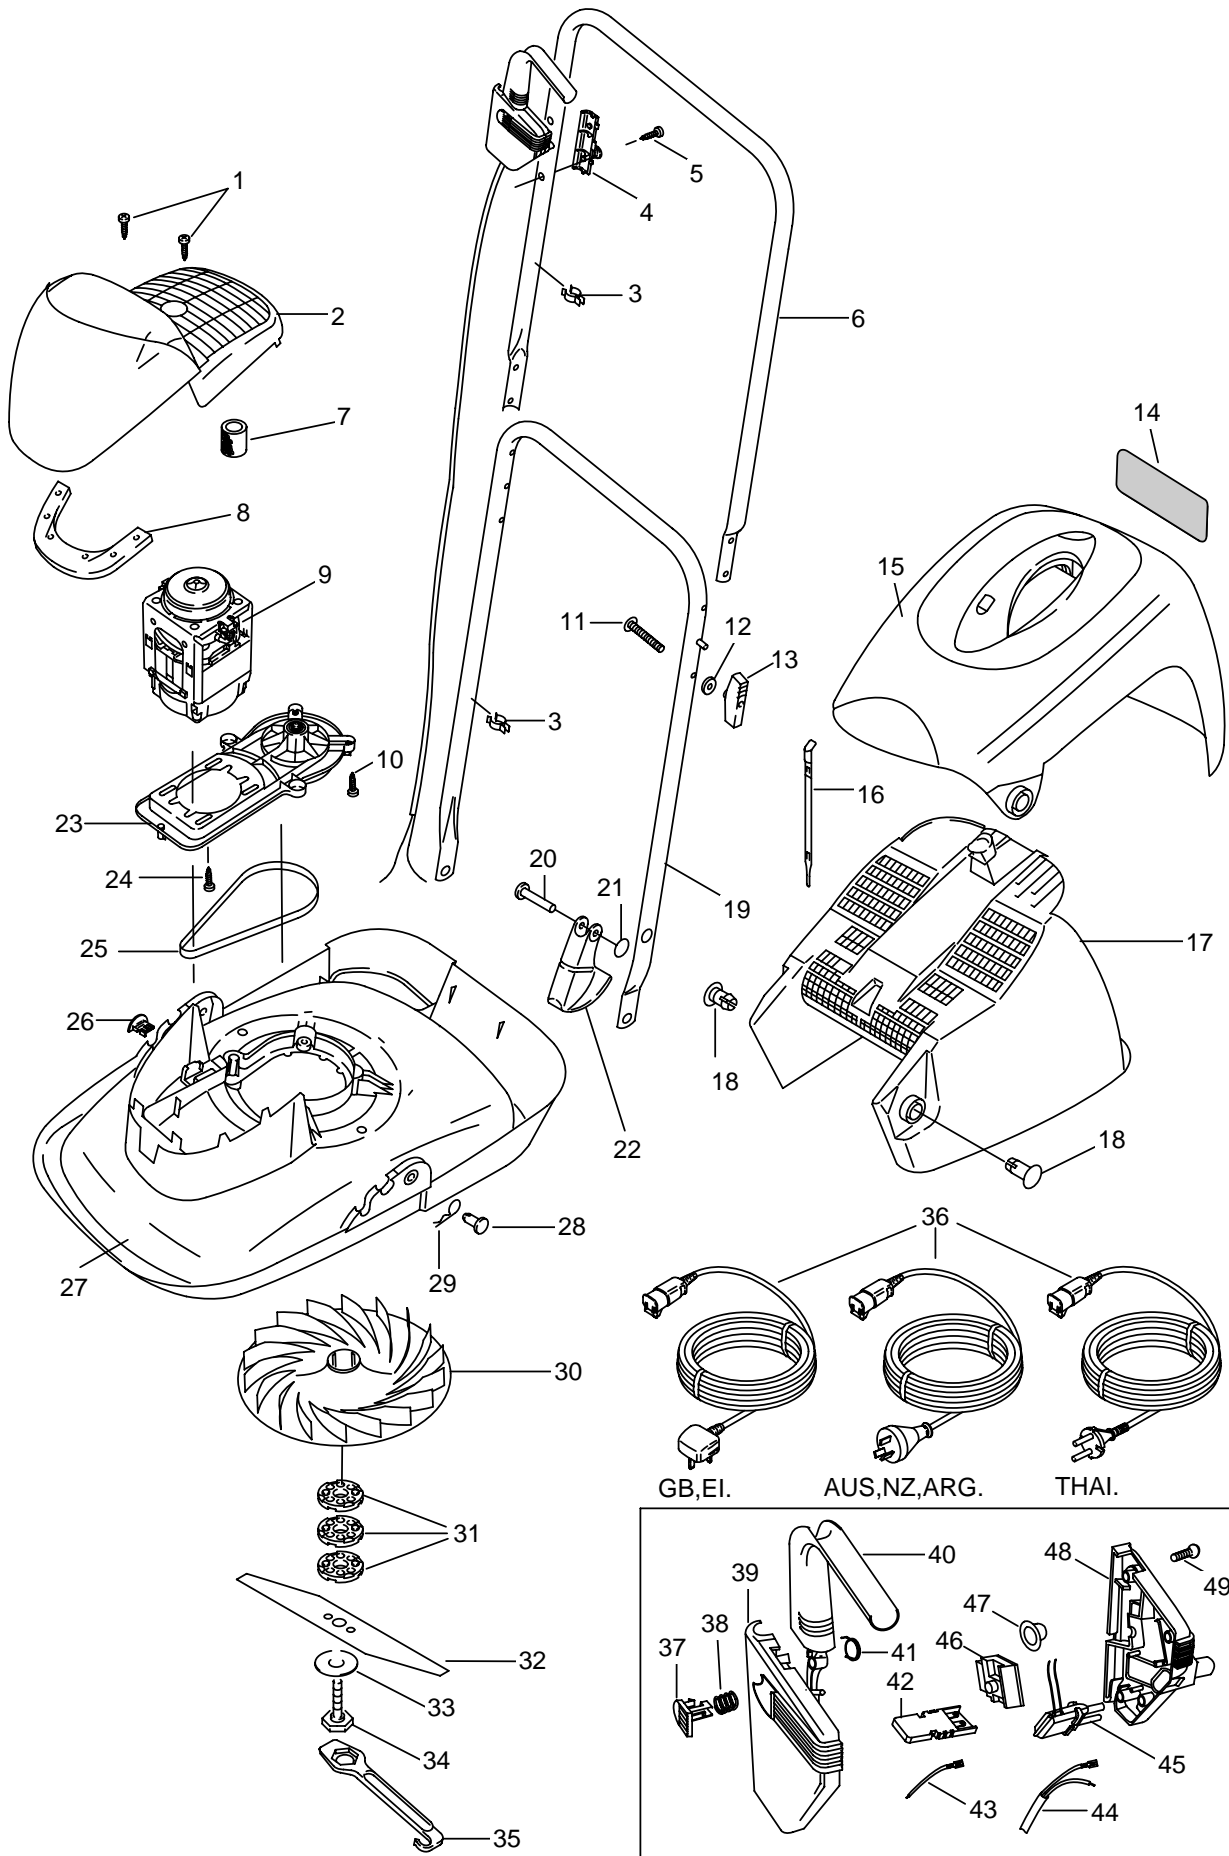

MODEL	Micro Compact 300 plus	PRODUCT APPLICATION			
		9633091-01	GB,EI.	9633091-86	A,B,D,E,F,I,NL,P,N,DK,S,SF.
PRODUCT NO.	9633091	9633091-15	CHILE,URUGUAY	9633091-96	ZA
		9633091-16	THAI.	9633091-99	AUS,NZ.