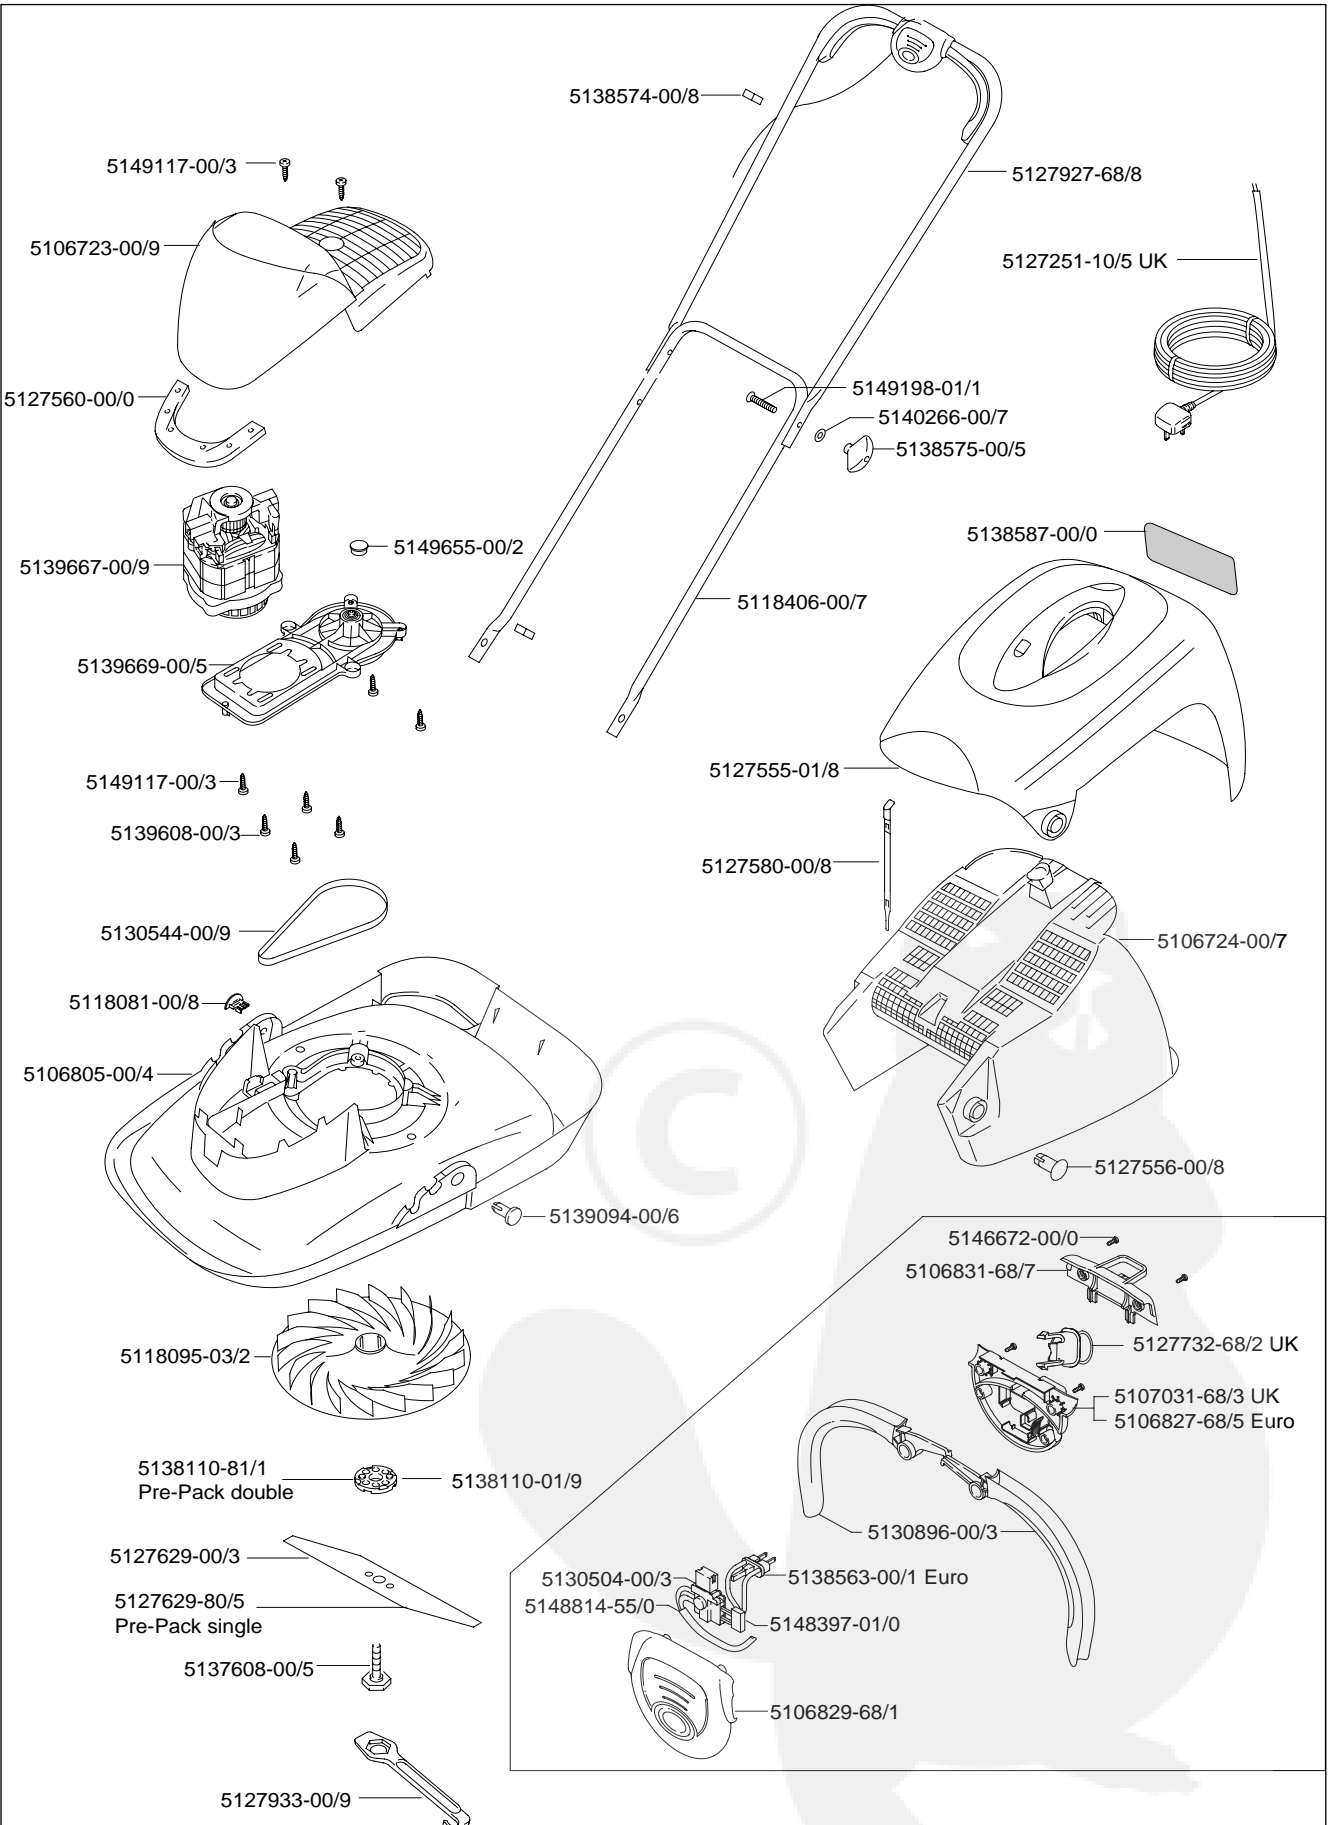

MODEL Flymo Micro Compact 300 plus

9633096-01 9633096-86
UK **EURO**

Flymo

Micro Compact 300 plus

Lightweight, grass collecting, electric hover mower

- 30 cm (12 inch) metal blade.
- Ideal for small to medium lawns.
- 1300W motor.
- Floats on a cushion of air.
- Unique, advanced switch system for easy, comfortable right or left handed use.
- Easy to remove and empty grassbox.
- Easy to store.

Features

Motor Power	1300 W
Cutting Width	30 cm
Heights of cut	4 (10 - 30 mm)
Grassbox Capacity	20 Litres
Carton Dimensions	710x465x405 mm
Weight (Unpacked)	8.5 Kg
Weight (Packed)	11.5 Kg