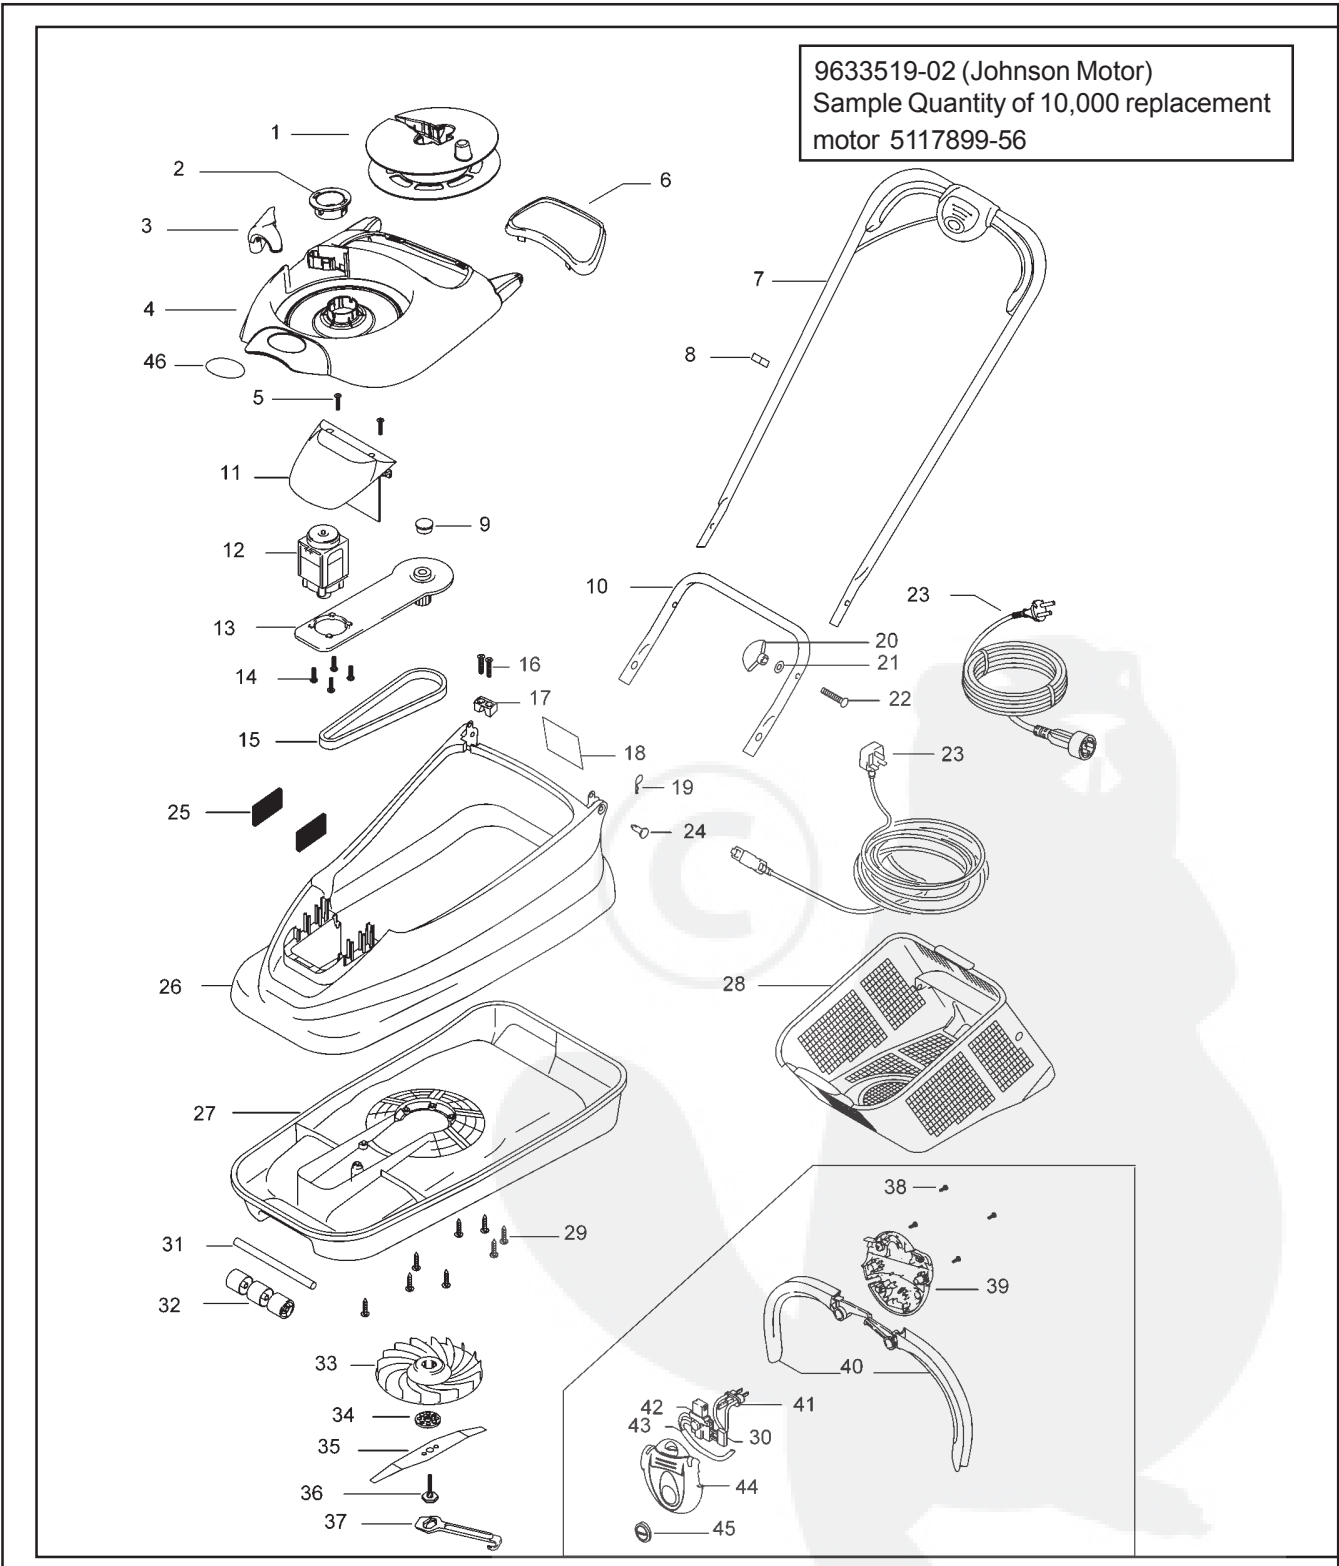

brand	Flymo
-------	-------

date	12.12.2003	Sheet 2/2
------	------------	-----------

Vision Compact 350
--------------------

pos	Part No	Description	Qty	pos	Part No	Description	Qty		
1	5128232-00/5	Spool assy	1						
2	*	5131128-00/0	Bearing moulded	1	34	5138110-01/9	Spacer	1	
3	*	5128223-00/4	Cable guide	1		5138110-81/1	Spacer pre pack double	1	
4		5107144-00/7	Lid assy	1					
		includes * items		35		5128097-00/2	Blade	1	
		5107144-87/4	Lid assy	1		5127334-87/7	Blade pre pack	1	
		includes * items & items # 1 & 23		36		5137608-00/5	Blade bolt	1	
5		5149177-00/3	Screw	2	37	5127933-00/9	Spanner	1	
6	*	5119440-00/5	Viewer	1	38	5130873-00/2	Screw	4	
7		5128121-00/0	Handle upper	1	39	UK	5119457-67/8	Switchbox lower	1
8		5138574-00/8	Cable clip	1		Eu	5119458-68/4	Switchbox lower	1
9		5149655-00/2	Cover	1	40		5130896-00/3	Levers, pair	1
10		5127353-00/0	Handle lower	1	41	UK	5127696-00/2	Pin retainer	1
11		5106922-00/7	Cover, motor	1		Eu	5131117-00/3	Pin retainer	1
12		5117899-56/6	Motor	1	42		5130504-00/3	Switch	1
13		5139522-00/6	Baseplate assy	1	43		5148814-55/0	Lead, internal	1
14		5131191-00/8	Screw	4	44		5119456-68/8	Switchbox upper	1
15		5130503-00/5	Belt	1	45		5131030-64/4	Button, lock off	1
16		5149117-00/3	Screw	2	46	*	5131139-00/7	Badge	1
17		5126827-01/2	Cable clamp	1					
18		5138587-00/0	Label, warning	1					
19		5140423-00/4	Clip	2					
20		5107091-64/6	Wing knob	2					
21		5140266-00/7	Washer	2					
22		5149198-01/1	Bolt	2					
23	UK	5127250-03/2	Cable	1					
	Eu	5127575-02/4	Cable	1					
24		5140092-03/1	Locking pin	2					
25		5138339-00/6	Filter	2					
26		5119110-00/4	Casing	1					
27		5106986-00/2	Hood	1					
28		5128106-00/1	Grassbox	1					
29		5131191-00/8	Screw	8					
30		5148397-01/0	Capacitor	1					
31		5149611-00/5	Roller axle	1					
32		5127918-00/0	Roller x3 kit	1					
33		5117227-04/0	Impeller	1					