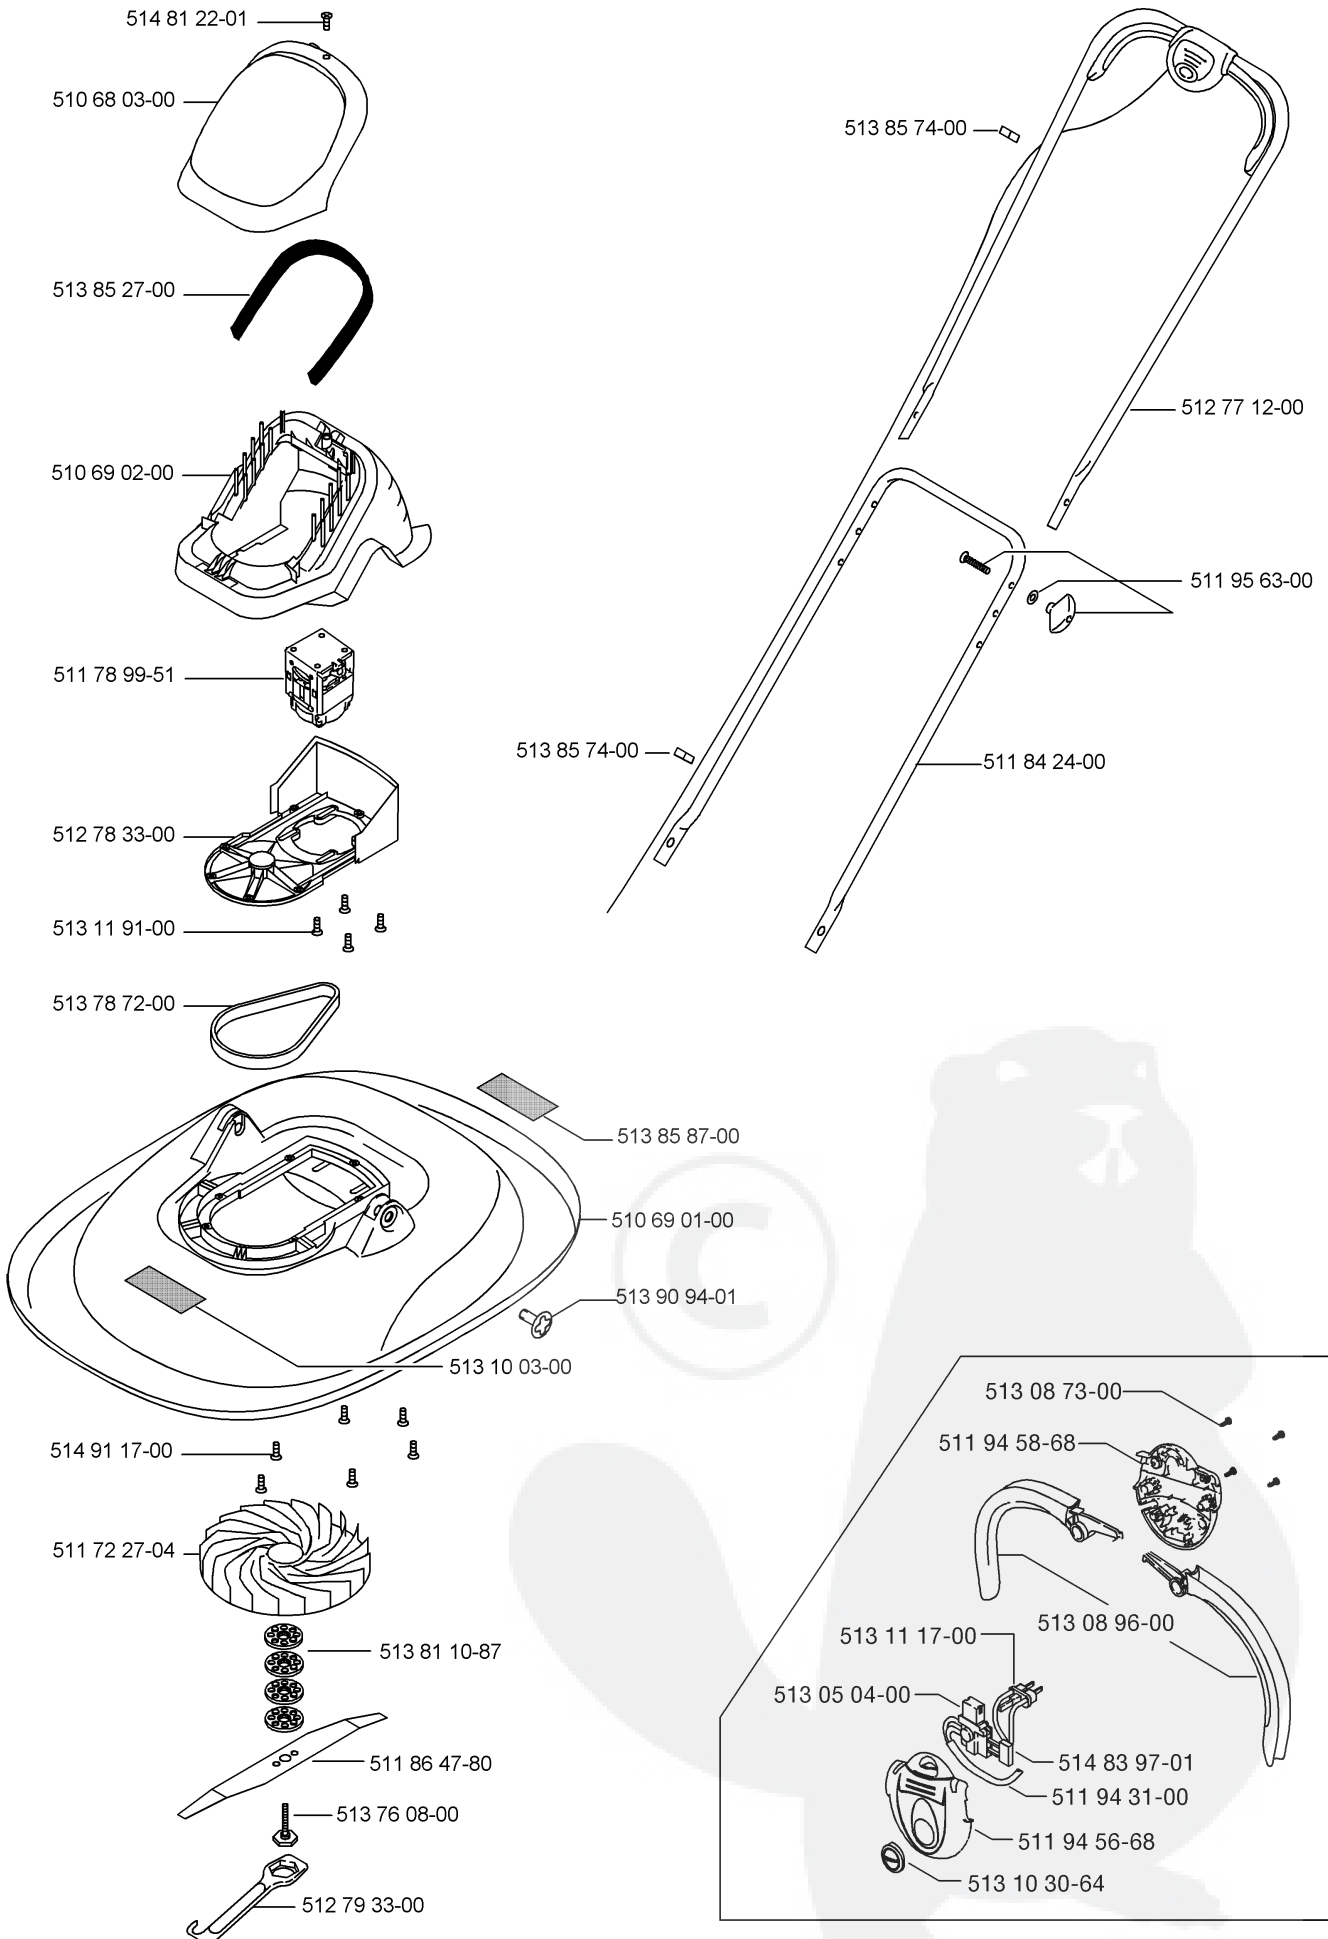

IPL, Turbo Lite 400, 9634100-62, 2005-11

Turbo Lite 400

Factory:
Product Group:
Sub Group:
Publication Date:
Publication Number:

FLM - Newton Aycliffe
OM 78
Electric Hover: 7890
15/11/05
AP0511007

Part Number	Description	Qty	Note
510 68 03-00	COWL UPPER	1	
510 69 01-00	HOOD 40cm	1	
510 69 02-00	COWL LOWER	1	
511 72 27-04	IMPELLER	1	
511 78 99-51	MOTOR AMETEK	1	
511 84 24-00	HANDLE LOWER E330	1	
511 86 47-80	BLADE 40CM TL400	1	
511 94 31-00	LEAD ASSY	1	
511 94 56-68	SWITCHBOX UPPER	1	
511 94 58-68	SWITCHBOX LOWER EURO	1	
512 77 12-00	HANDLE UPPER COATED	1	
512 78 33-00	MOTOR DRIVE ASSY TL	1	
512 79 33-00	ABS SPANNER (PLASTIC)	1	
512 81 55-64	WING KNOB (CUSTOMER ASSY)	2	
513 05 04-00	SWITCH 8A	1	
513 08 73-00	SCREW	4	
513 08 96-00	LEVER KIT	1	
513 10 03-00	LABEL TURBO 400	1	
513 10 30-64	BUTTON LOCK OFF	1	
513 11 17-00	PIN RETAINER	1	
513 11 91-00	Screw-Cap Washer 6 Spline	4	
513 76 08-00	BLADE BOLT ASSY (BROWN)	1	
513 78 72-00	DRIVE BELT - 406 J5	1	
513 81 10-87	BLADE SPACER	2	
513 85 27-00	FILTER FOAM	1	
513 85 74-00	CABLE CLIP	2	
513 85 87-00	LABEL:WARNING (ELECTRIC)	1	
513 90 94-01	PIN PIVOT	2	
514 81 22-01	SCREW PLASTITE NO.10 x 19MM LG	1	
514 91 17-00	SCREW	7	