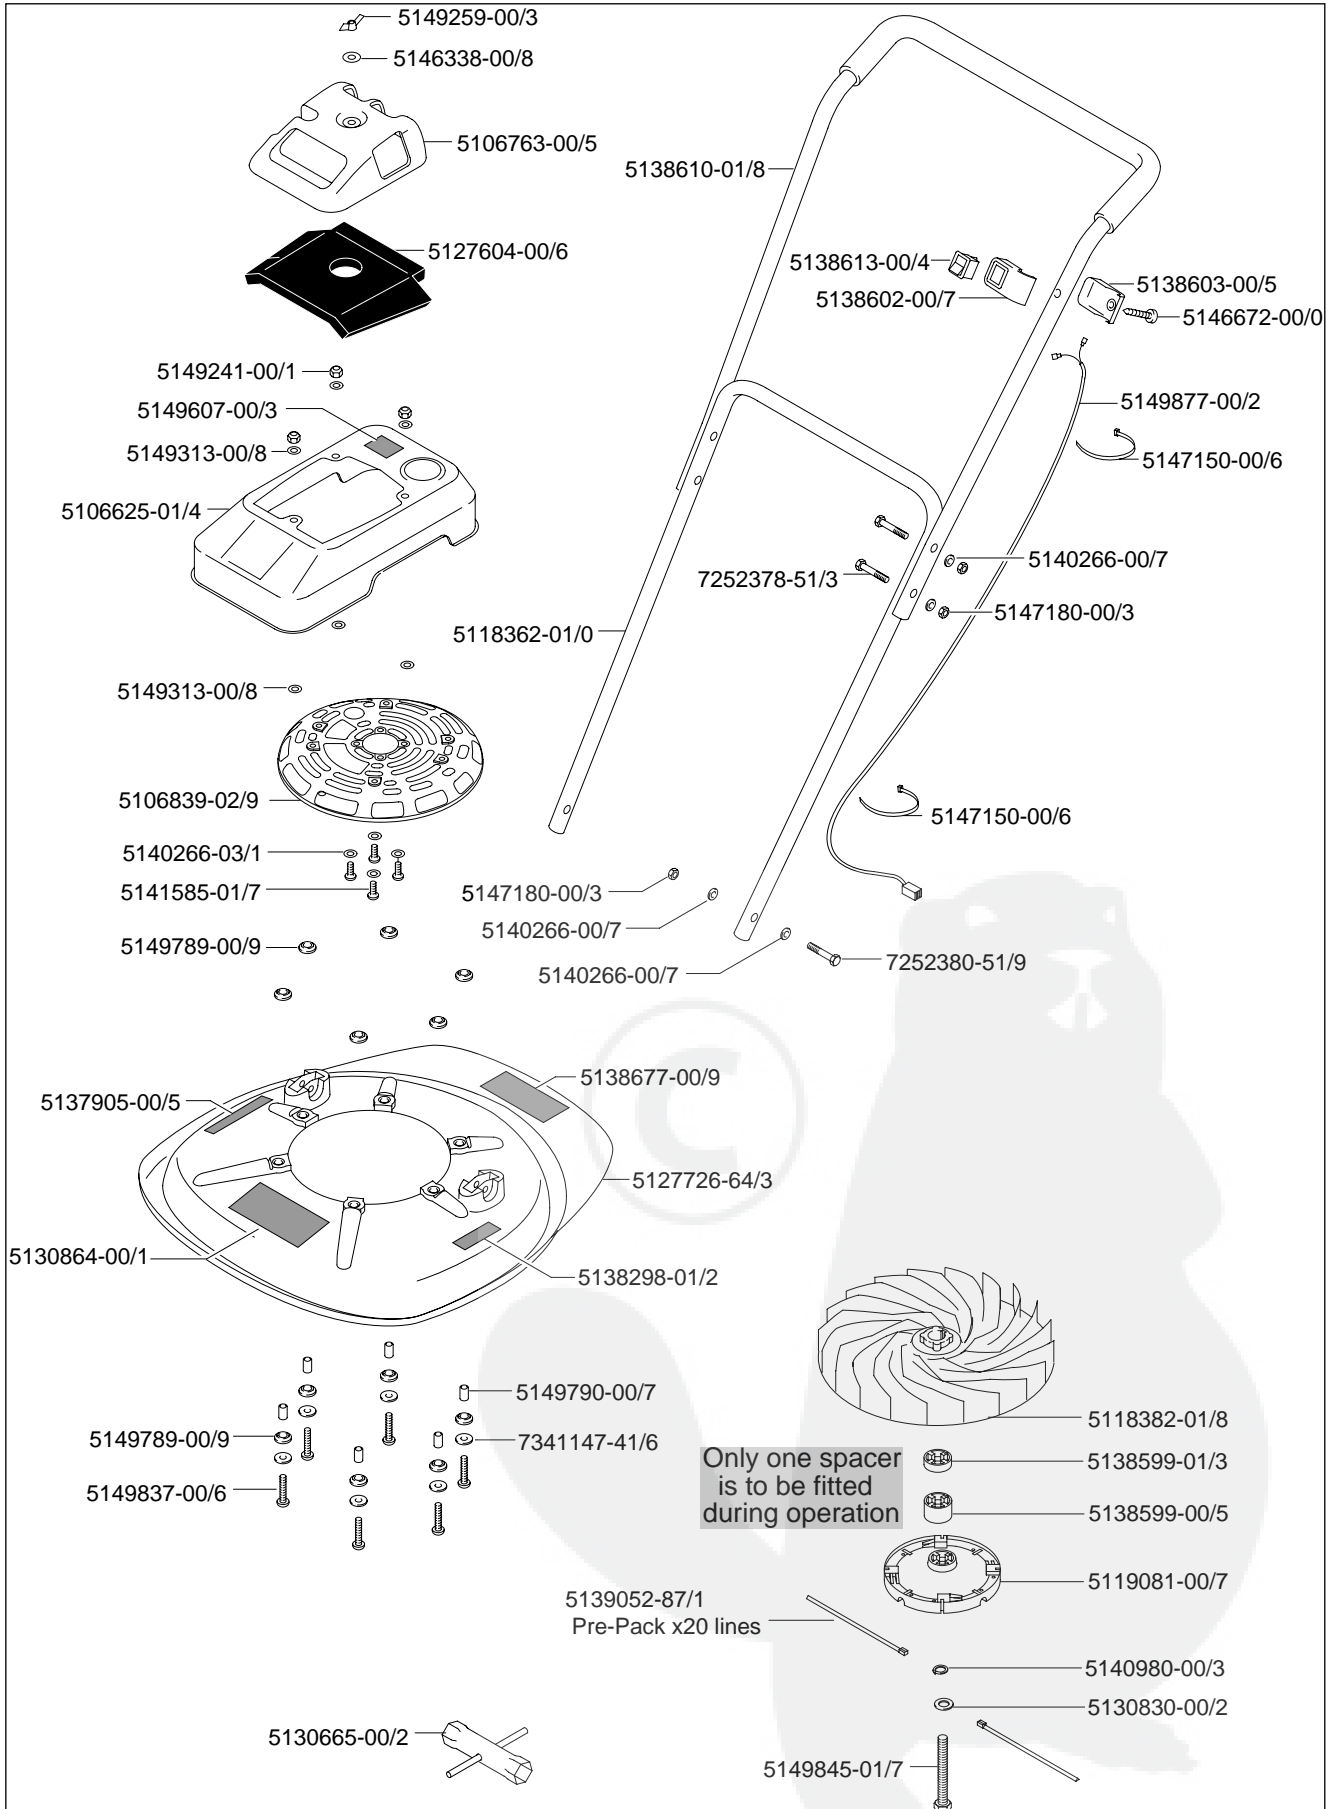

MODEL **XL 400**
9638504-59

ILLUSTRATED PARTS LIST

Turbo Trim XL400