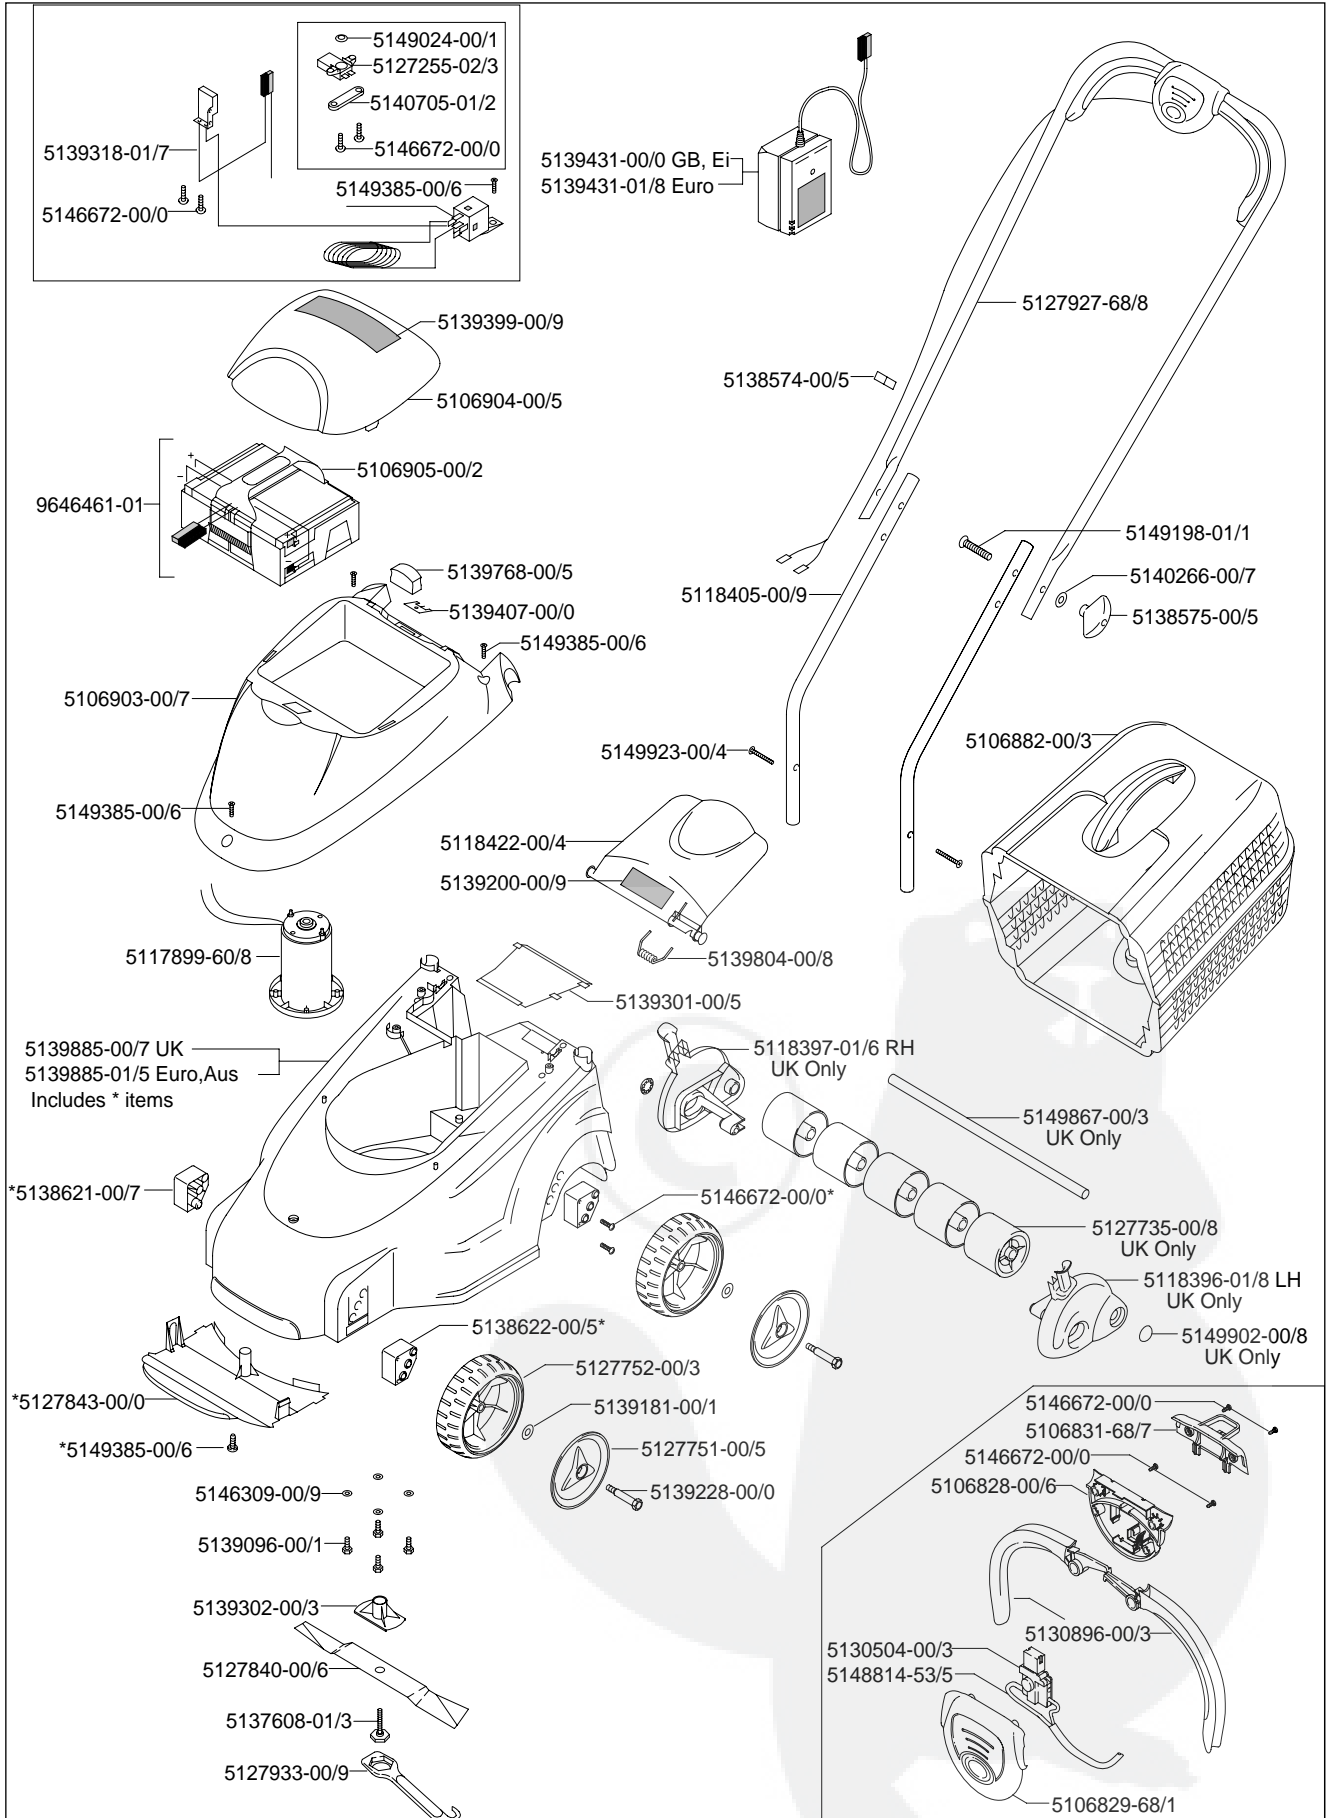

MODEL	RC 320	
9643100-01 GB, EI	9643100-86 Eu	9643100-99 Aus

RC320

Cordless wheeled lawnmower

For electric convenience, without the cable. Petrol freedom without the maintenance

- 24V system, for more power and longer run time.
- 32cm (13 inch) metal blade.
- Ideal for regular mowing of small to medium sized lawns.
- Quiet.
- Unique, advanced switch system for easy, comfortable right or left handed use.
- Large capacity 28 litre grassbox.
- Can be used with or without the grassbox.
- Adjustable cutting heights.
- Run Time - Approx. 45 minutes in light use.
- Charge Time - Approx. 16 hours (from cut to cut).
- Cuts up to 350 m².
- Rear roller for stripes

Features

Motor Power	24 Volts
Cutting Width	32 cm
Heights of cut	3 (20 - 50 mm)
Grassbox Capacity	28 Litres
Weight (Unpacked)	15 Kg
Weight (Packed)	20.5 Kg