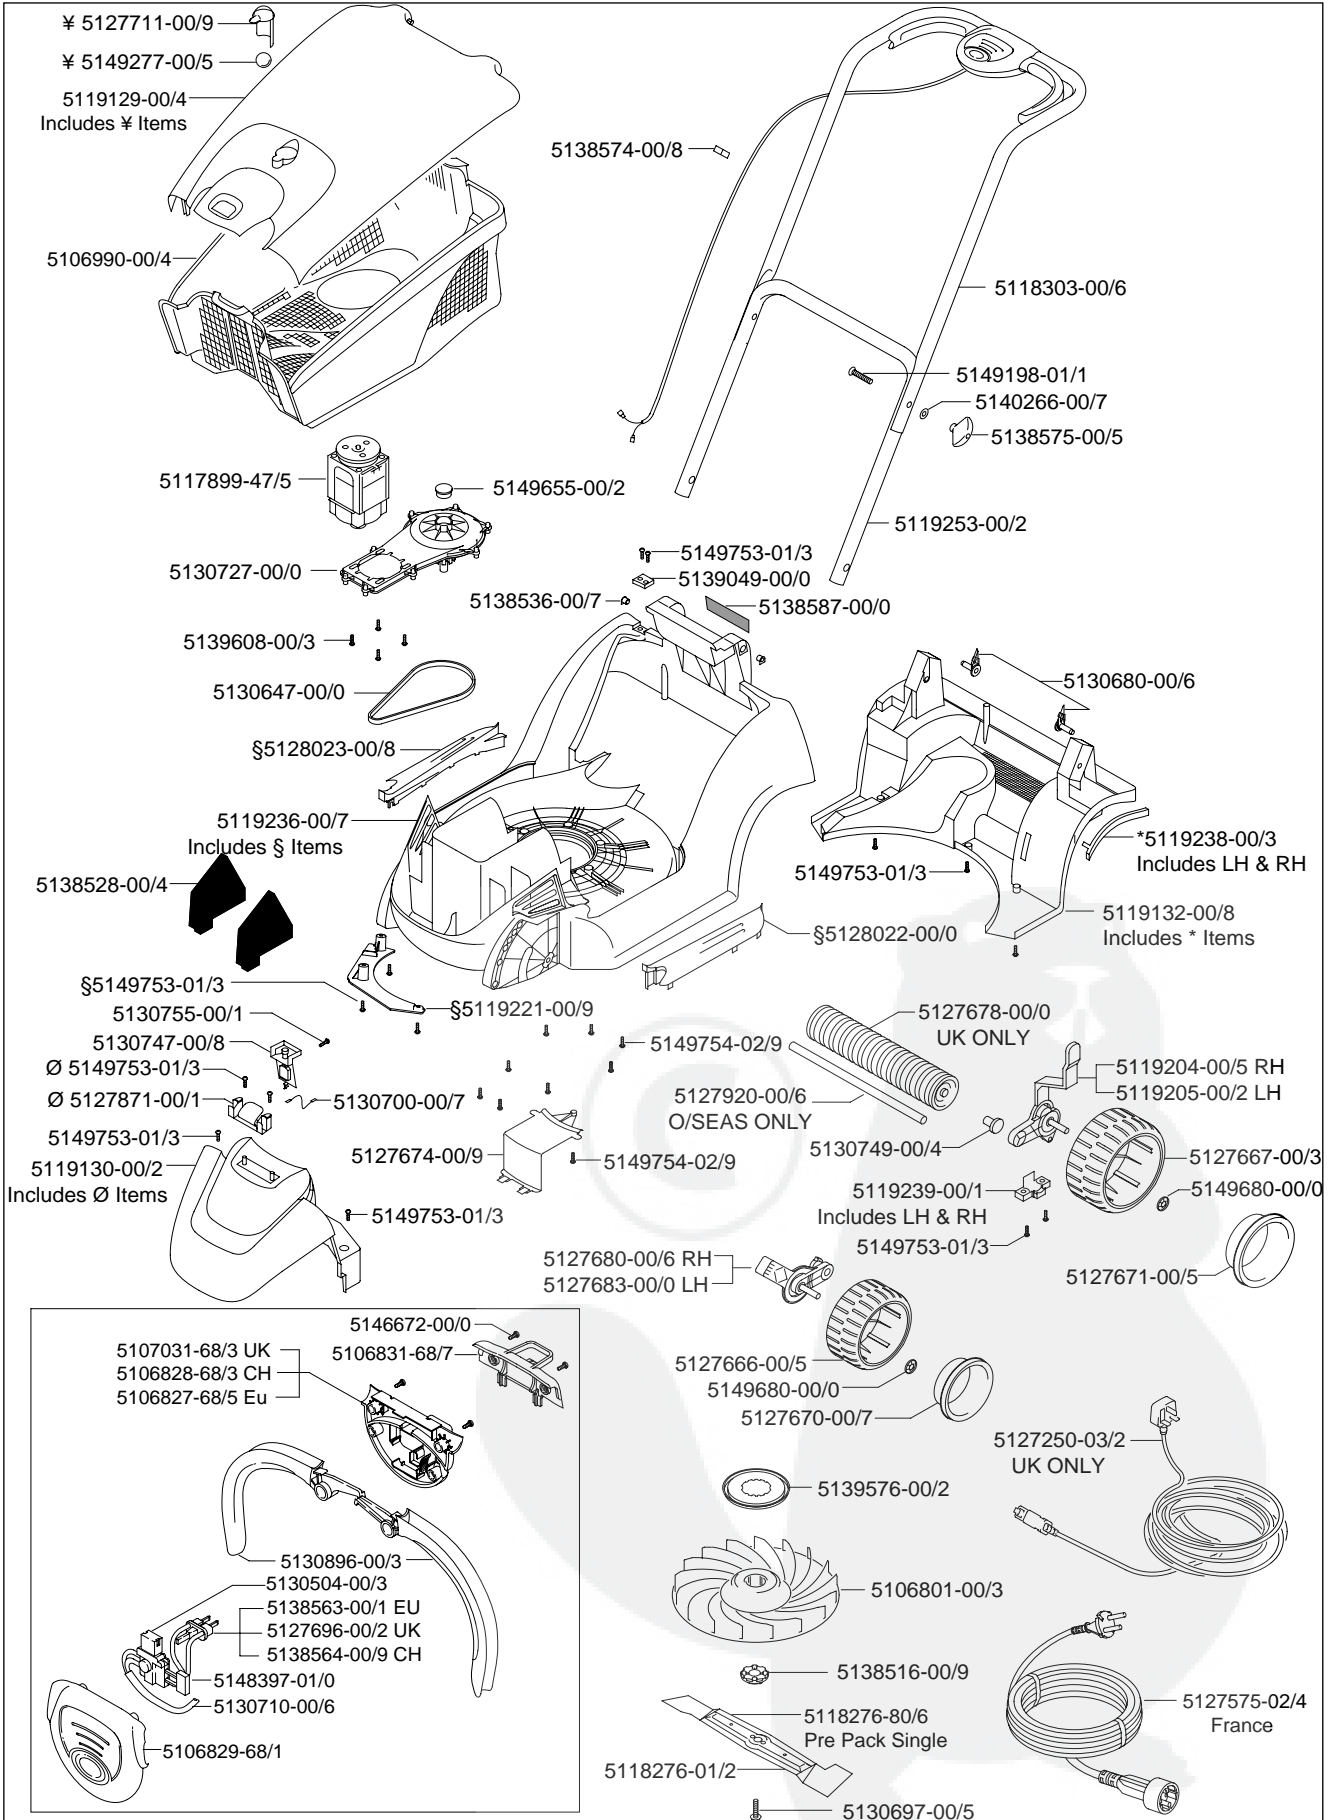

MODEL Power Compact 330

9643303-01	9643303-22	9643303-67	9643303-86
UK	CH	E.Euro	Euro

POWER

compact 330

Advanced electric wheeled lawnmower

- The Powerful, Compact and Lightweight lawnmower with a “unique” central grassbox for easy emptying.
- Collects and Compacts more grass for less emptying.
- Powerful 1600W motor with belt drive system for cutting in tough conditions.
- Unique, advanced switch system for easy, comfortable right or left handed use.
- Compact design, for easy storage and manoeuvrability.
- Grassbox full indicator that tells you when to empty the grassbox.
- Electric interlock for extra safety.
- Plastic wheel tread.
- Individual height adjuster.
- Rear roller for stripes.

Features

Motor Power	1600 W
Cutting Width	33 cm
Heights of cut	6 (12 - 75mm)
Grassbox Capacity	27 Litres
Wheel Tread	Plastic
Adjuster	Individual
Carton Dimensions	729x467x490 mm
Weight (Unpacked)	11.5 Kg
Weight (Packed)	16.5 Kg