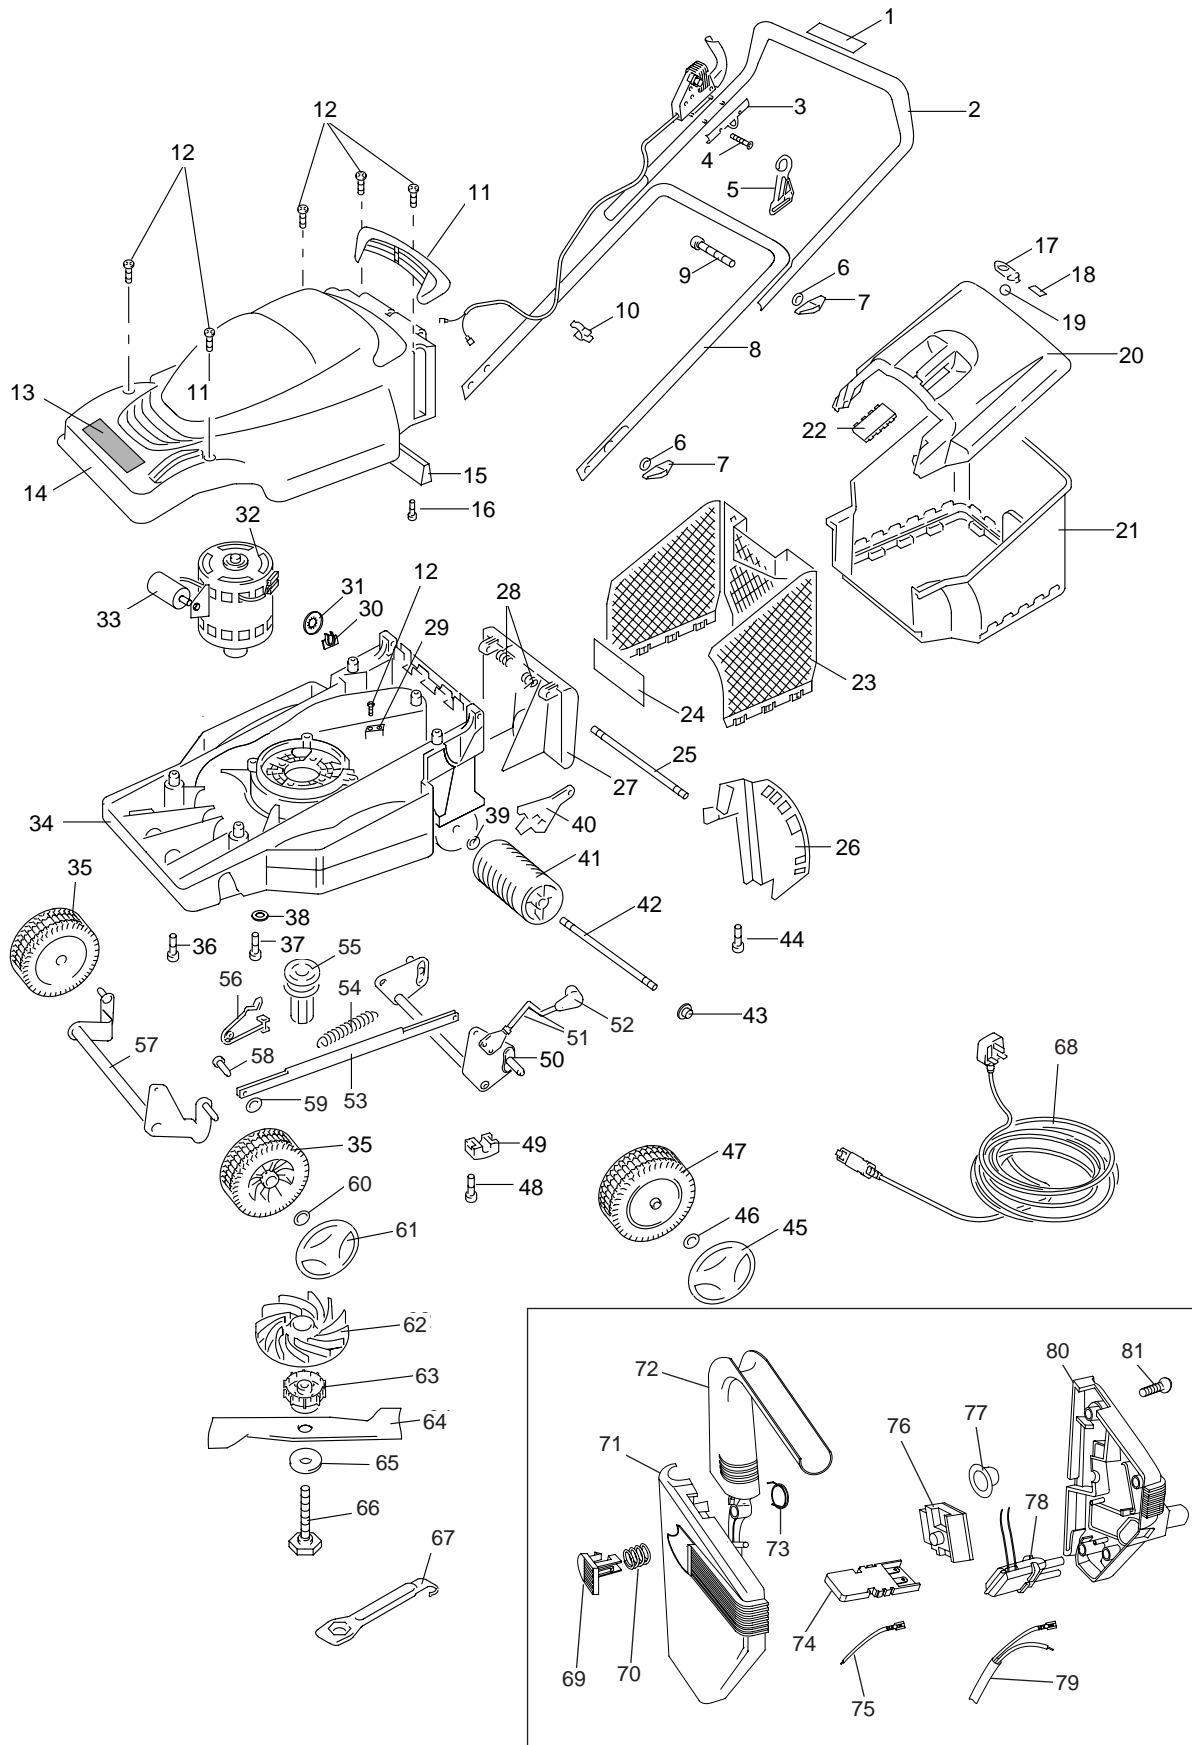

MODEL	VT420	PRODUCT APPLICATION
PRODUCT NO.	9644301, 9644311	9644301-01 GB,EI 9644311-01 GB,EI