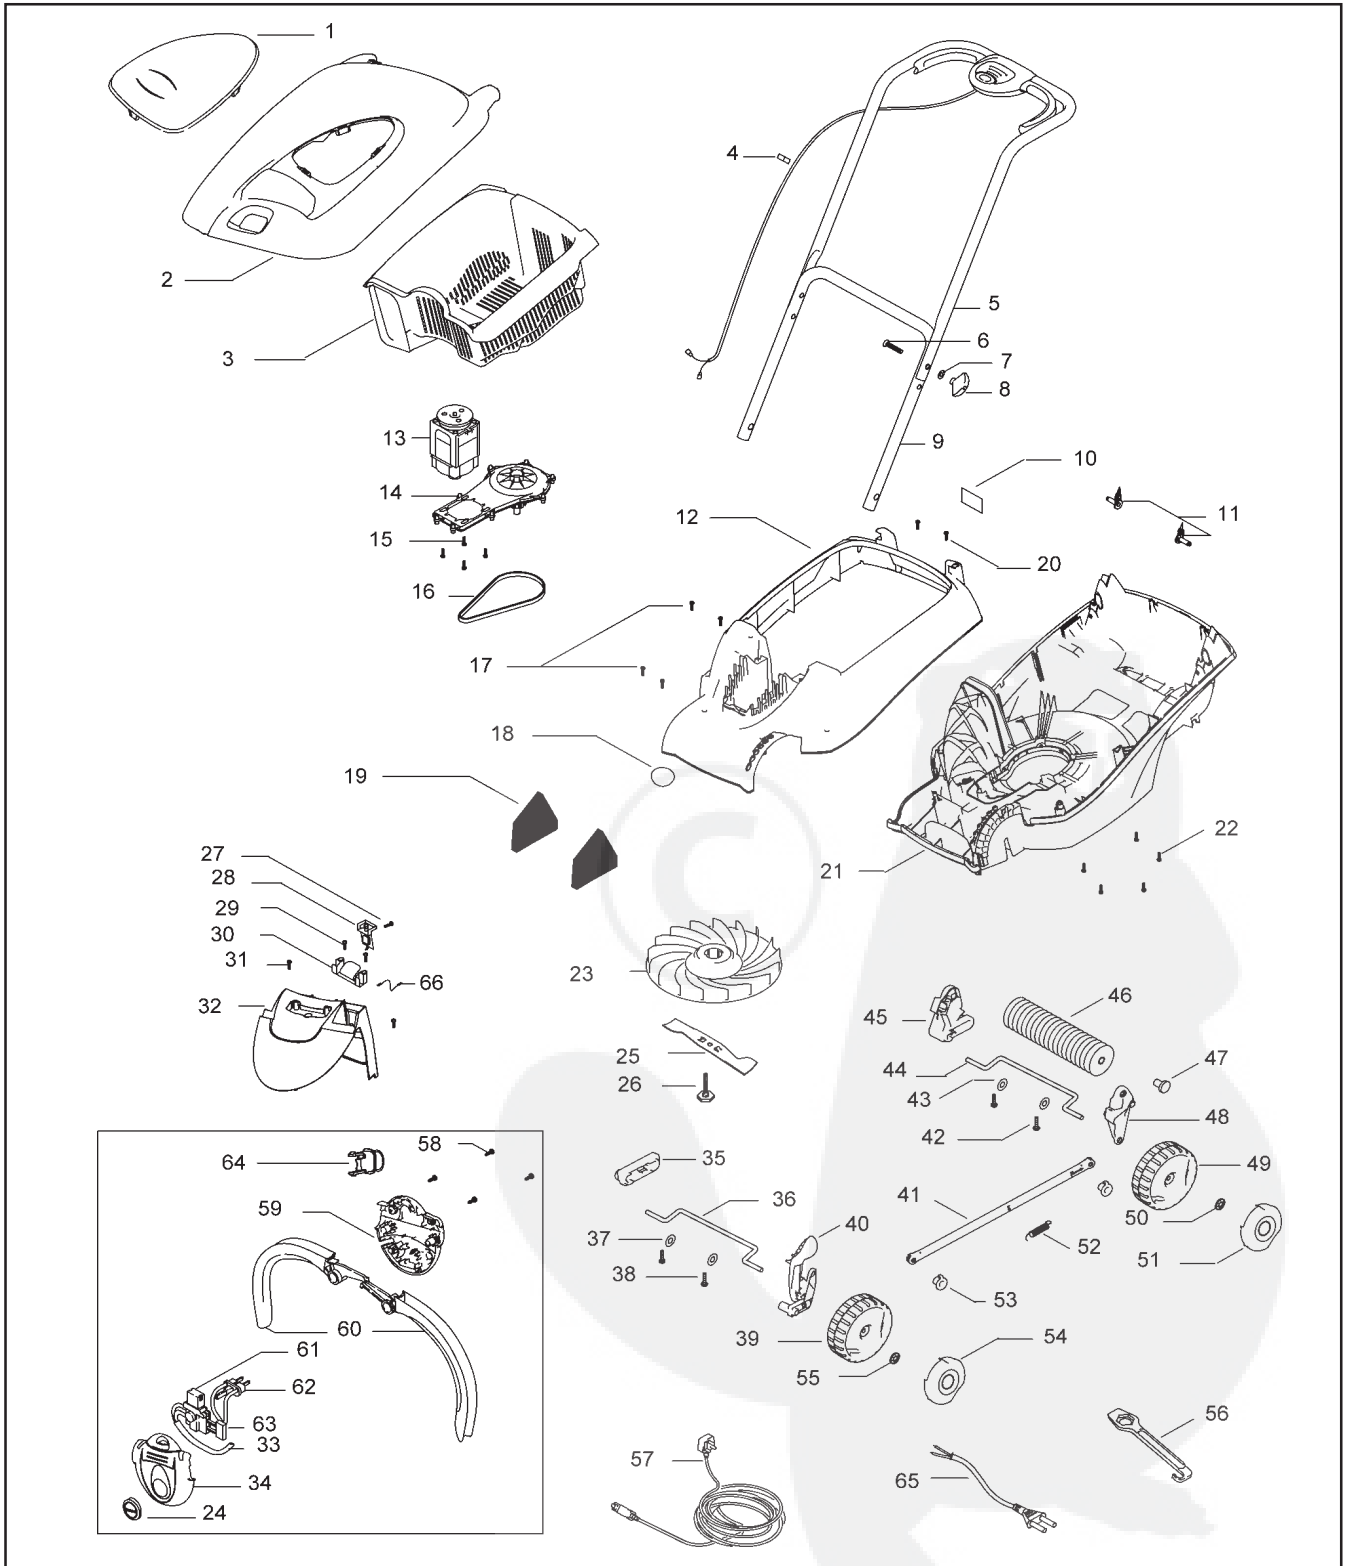

brand	Flymo
-------	-------

date	05.02.2004	Sheet 2/2
------	------------	-----------

Roller Compact 400
--------------------

pos	Part No	Description	Qty	pos	Part No	Description	Qty
1	*	5119520-00/4	Vision window	1			
2		5119656-00/6	Lid assy	1	39	5128201-00/0	Wheel
		includes * item		40	5128200-00/2	Height adjustment arm	1
3		5107102-00/5	Grass basket	1	41	5128182-00/2	Link rod
4		5138574-00/8	Cable clip	2	42	5149753-01/3	Screw
5		5118303-00/6	Handle, upper	1	43	5139189-00/4	Washer
6		5149198-01/1	Bolt	2	44	5128199-00/6	Axle
7		5140266-00/7	Washer	2	45	5128205-00/1	Spacer Rear RH
8		5107091-64/6	Wing knob	2	46	5128204-00/4	Roller
9		5118323-00/4	Handle lower	1	47	5130789-00/1	Roller pin
10		5138587-00/0	Label, warning	1	48	5128203-00/6	Spacer Rear LH
11		5130680-00/1	Handle fix	2	49	5128206-00/9	Wheel
12		5107100-00/9	Deck upper	1	50	5149680-00/0	Starlock washer
13		5119655-00/8	Motor	1	51	5128207-00/7	Hub cap
14		5119595-00/6	Drive assy	1	52	5131090-00/2	Spring
15		5139608-00/3	Screw	4	53	5131091-00/0	Pin
16		5131073-00/8	Belt	1	54	5128202-00/8	Hub cap
17		5149753-01/3	Screw	4	55	5149680-00/0	Starlock washer
18		5131139-00/7	Badge	1	56	5127933-00/9	Spanner
19		5131092-00/8	Filter	2	57	UK,Eu 5127250-03/2	Cable
20		5149753-01/3	Screw	2	58	5130873-00/2	Screw
21		5107099-00/3	Deck lower	1	59	UK,CH 5119457-68/6	Switchbox lower
22		5139608-00/3	Screw	5		Eu 5119458-68/4	Switchbox lower
23		5119481-00/9	Impeller	1	60	5130896-00/3	Levers kit
24		5131030-64/4	Button, lock off	1	61	5130504-00/3	Switch
25		5119480-00/1	Blade	1	62	UK,CH 5127696-00/2	Pin retainer
26		5137608-00/5	Blade bolt	1		Eu 5131117-00/3	Pin retainer
27		5130755-00/1	Screw	1	63	5148397-01/0	Capacitor
28		5130747-00/8	Switch/bracket assy	1	64	CH 5127732-68/2	Cord anchor
29		5149753-01/3	Screw	2	65	CH 5147000-03/7	Lead
30		5127871-00/1	Lid latch	1	66	5130700-00/7	Cowl Lead assy
31		5149753-01/3	Screw	2			
32		5107101-00/7	Motor cowl	1			
33		5130710-01/4	Lead assy	1			
34		5119456-68/8	Switchbox upper	1			
35		5131089-00/4	Spacer, front RH	1			
36		5128199-00/6	Axle	1			
37		5139189-00/4	Washer	2			
38		5149753-01/3	Screw	2			