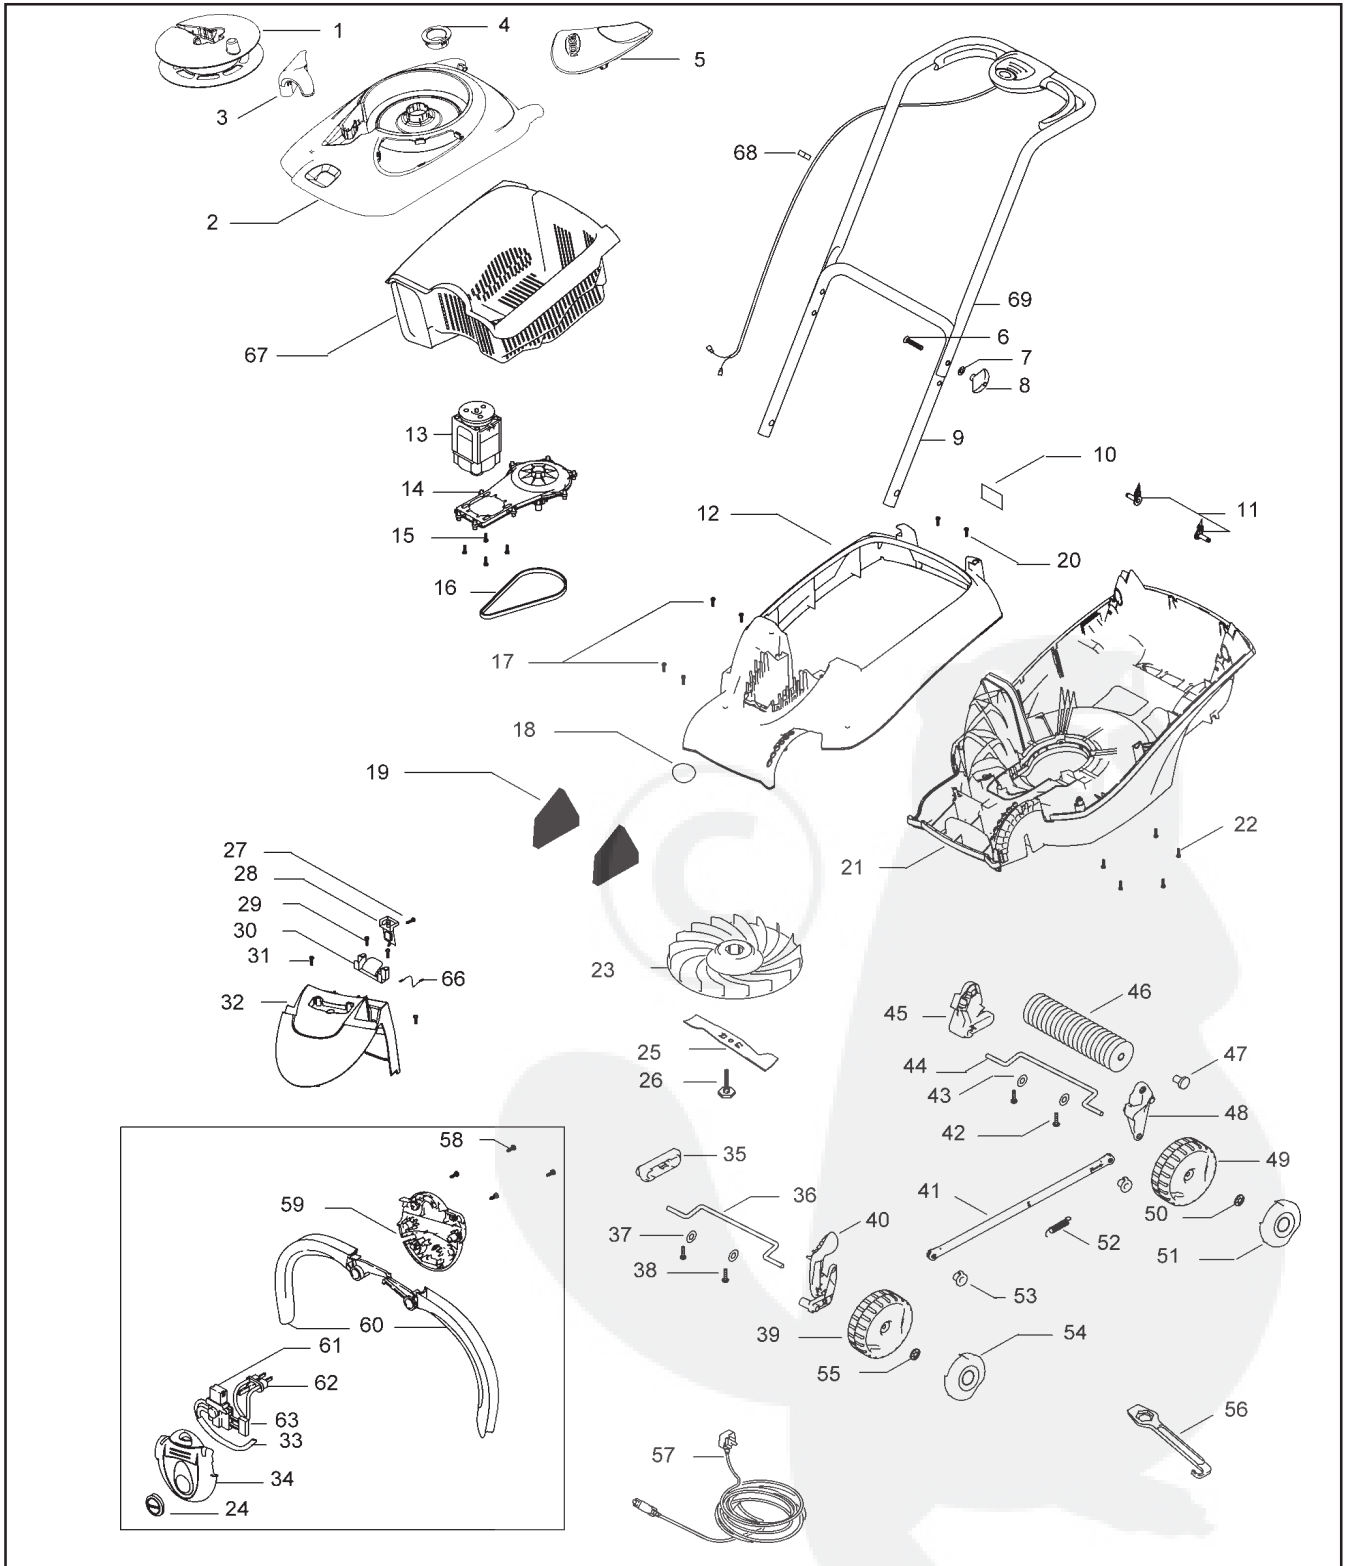

brand **Flymo**

date **05.02.2004** Sheet **1/2**

Publication No. **AP0402004**

Model

Roller compact 4000
Roller compact 4000

Product Number

9644406-01 (UK)
9644406-62 (Eu)

brand	Flymo

date	05.02.2004	Sheet 2/2

Roller Compact 4000

pos	Part No	Description	Qty	pos	Part No	Description	Qty
1	5128232-00/5	Spool assy	1	39	5128201-00/0	Wheel	2
2	5119657-00/4	Lid assy	1	40	5128200-00/2	Height adjustment arm	1
	include * items						
3 *	5128223-00/4	Cable guide	1	41	5128182-00/2	Link rod	1
4 *	5131128-00/0	Bearing moulded	1	42	5149753-01/3	Screw	2
5 *	5119581-00/6	Vision window	1	43	5139189-00/4	Washer	2
6	5149198-01/1	Bolt	2	44	5128199-00/6	Axle	1
7	5140266-00/7	Washer	2	45	5128205-00/1	Spacer Rear RH	1
8	5107091-64/6	Wing knob	2	46	5128204-00/4	Roller	1
9	5118323-00/4	Handle lower	1	47	5130789-00/1	Roller pin	2
10	5138587-00/0	Label, warning	1	48	5128203-00/6	Spacer Rear LH	1
11	5130680-00/1	Handle fix	2	49	5128206-00/9	Wheel	2
12	5107100-00/9	Deck upper	1	50	5149680-00/0	Starlock washer	2
13	5119655-00/8	Motor	1	51	5128207-00/7	Hub cap	2
14	5119595-00/6	Drive assy	1	52	5131090-00/2	Spring	1
15	5139608-00/3	Screw	4	53	5131091-00/0	Pin	2
16	5131073-00/8	Belt	1	54	5128202-00/8	Hub cap	2
17	5149753-01/3	Screw	4	55	5149680-00/0	Starlock washer	2
18	5131139-00/7	Badge	1	56	5127933-00/9	Spanner	1
19	5131092-00/8	Filter	2	57	5127250-03/2	Cable	1
20	5149753-01/3	Screw	2	58	5130873-00/2	Screw	4
21	5107099-00/3	Deck lower	1	59 UK,	5119457-68/6	Switchbox lower	1
22	5139608-00/3	Screw	5	Eu	5119458-68/4	Switchbox lower	1
23	5119481-00/9	Impeller	1	60	5130896-00/3	Levers kit	1
24	5131030-64/4	Button, lock off	1	61	5130504-00/3	Switch	1
25	5119480-00/1	Blade	1	62 UK	5127696-00/2	Pin retainer	1
26	5137608-00/5	Blade bolt	1	Eu	5131117-00/3	Pin retainer	1
27	5130755-00/1	Screw	1	63	5148397-01/0	Capacitor	1
28	5130747-00/8	Switch/bracket assy	1	66	5130700-00/7	Cowl Lead assy	1
29	5149753-01/3	Screw	2	67	5107102-00/5	Grass basket	1
30	5127871-00/1	Lid latch	1	68	5138574-00/8	Cable clip	2
31	5149753-01/3	Screw	2	69	5118303-00/6	Handle, upper	1
32	5107101-00/7	Motor cowl	1				
33	5130710-01/4	Lead assy	1				
34	5119456-68/8	Switchbox upper	1				
35	5131089-00/4	Spacer, front RH	1				
36	5128199-00/6	Axle	1				
37	5139189-00/4	Washer	2				
38	5149753-01/3	Screw	2