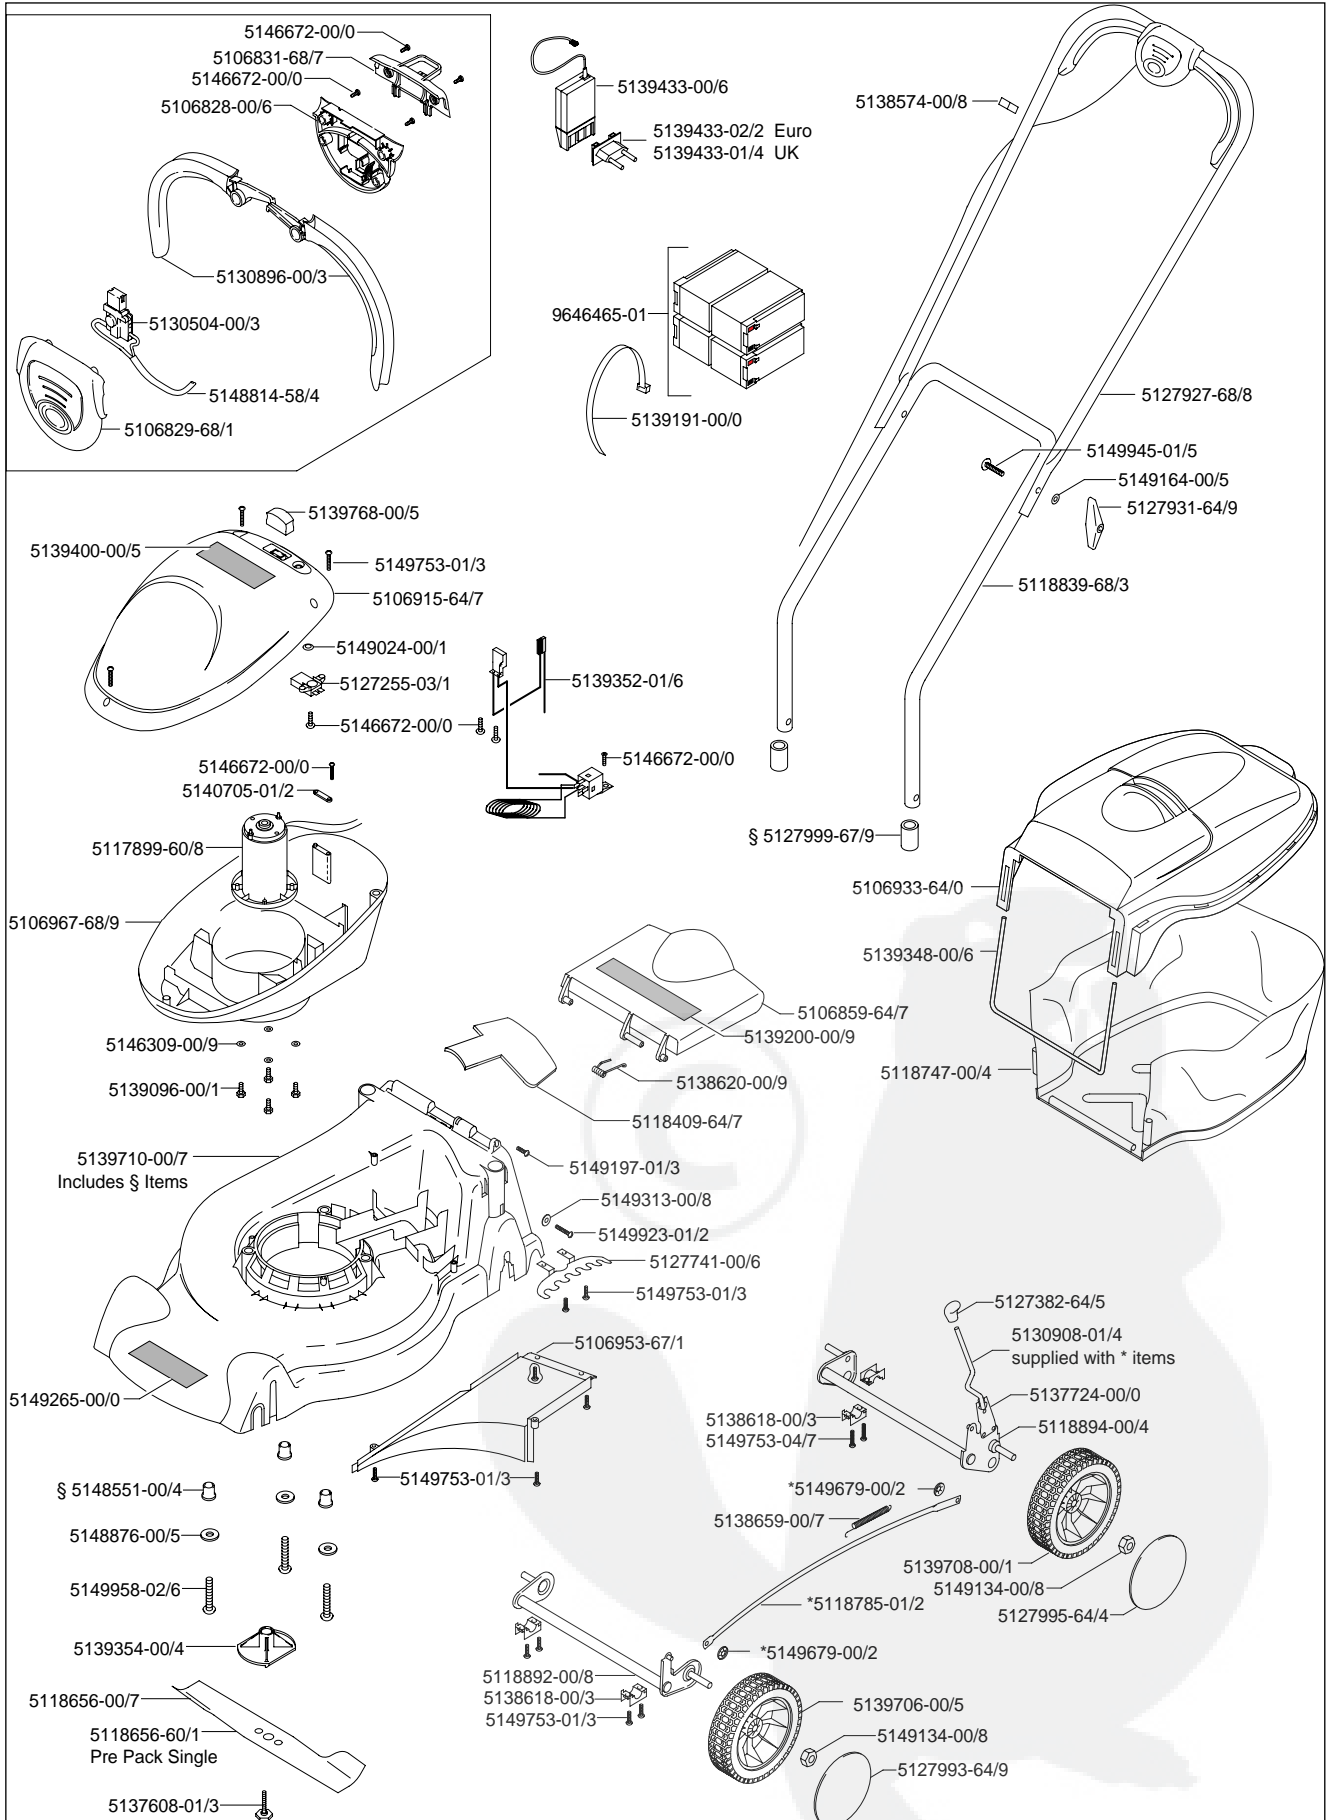

<b>MODEL</b>	<b>RC 400</b>
<b>9649321-01</b>	<b>9647322-01</b>
<b>UK</b>	<b>Eu</b>

# RC400

## Cordless wheeled lawnmower

*For electric convenience, without the cable. Petrol freedom without the maintenance*

- 24V system, for more power and longer run time.
- 40cm (16 inch) metal blade.
- Ideal for regular mowing of medium to large sized lawns.
- Quiet.
- Unique, advanced switch system for easy, comfortable right or left handed use.
- Large capacity 65 litre grassbag.
- Can be used with or without the grassbag.
- Central height of cut adjustable .
- Run Time - Approx. 50 minutes in light use.
- Charge Time - Approx. 16 hours (from cut to cut).
- Cuts up to 800 m<sup>2</sup>.

## Features

Motor Power	24 Volts
Cutting Width	40 cm
Heights of cut	6 (20 - 70 mm)
Grassbox Capacity	65 Litres
Weight (Unpacked)	28 Kg
Weight (Packed)	34 Kg