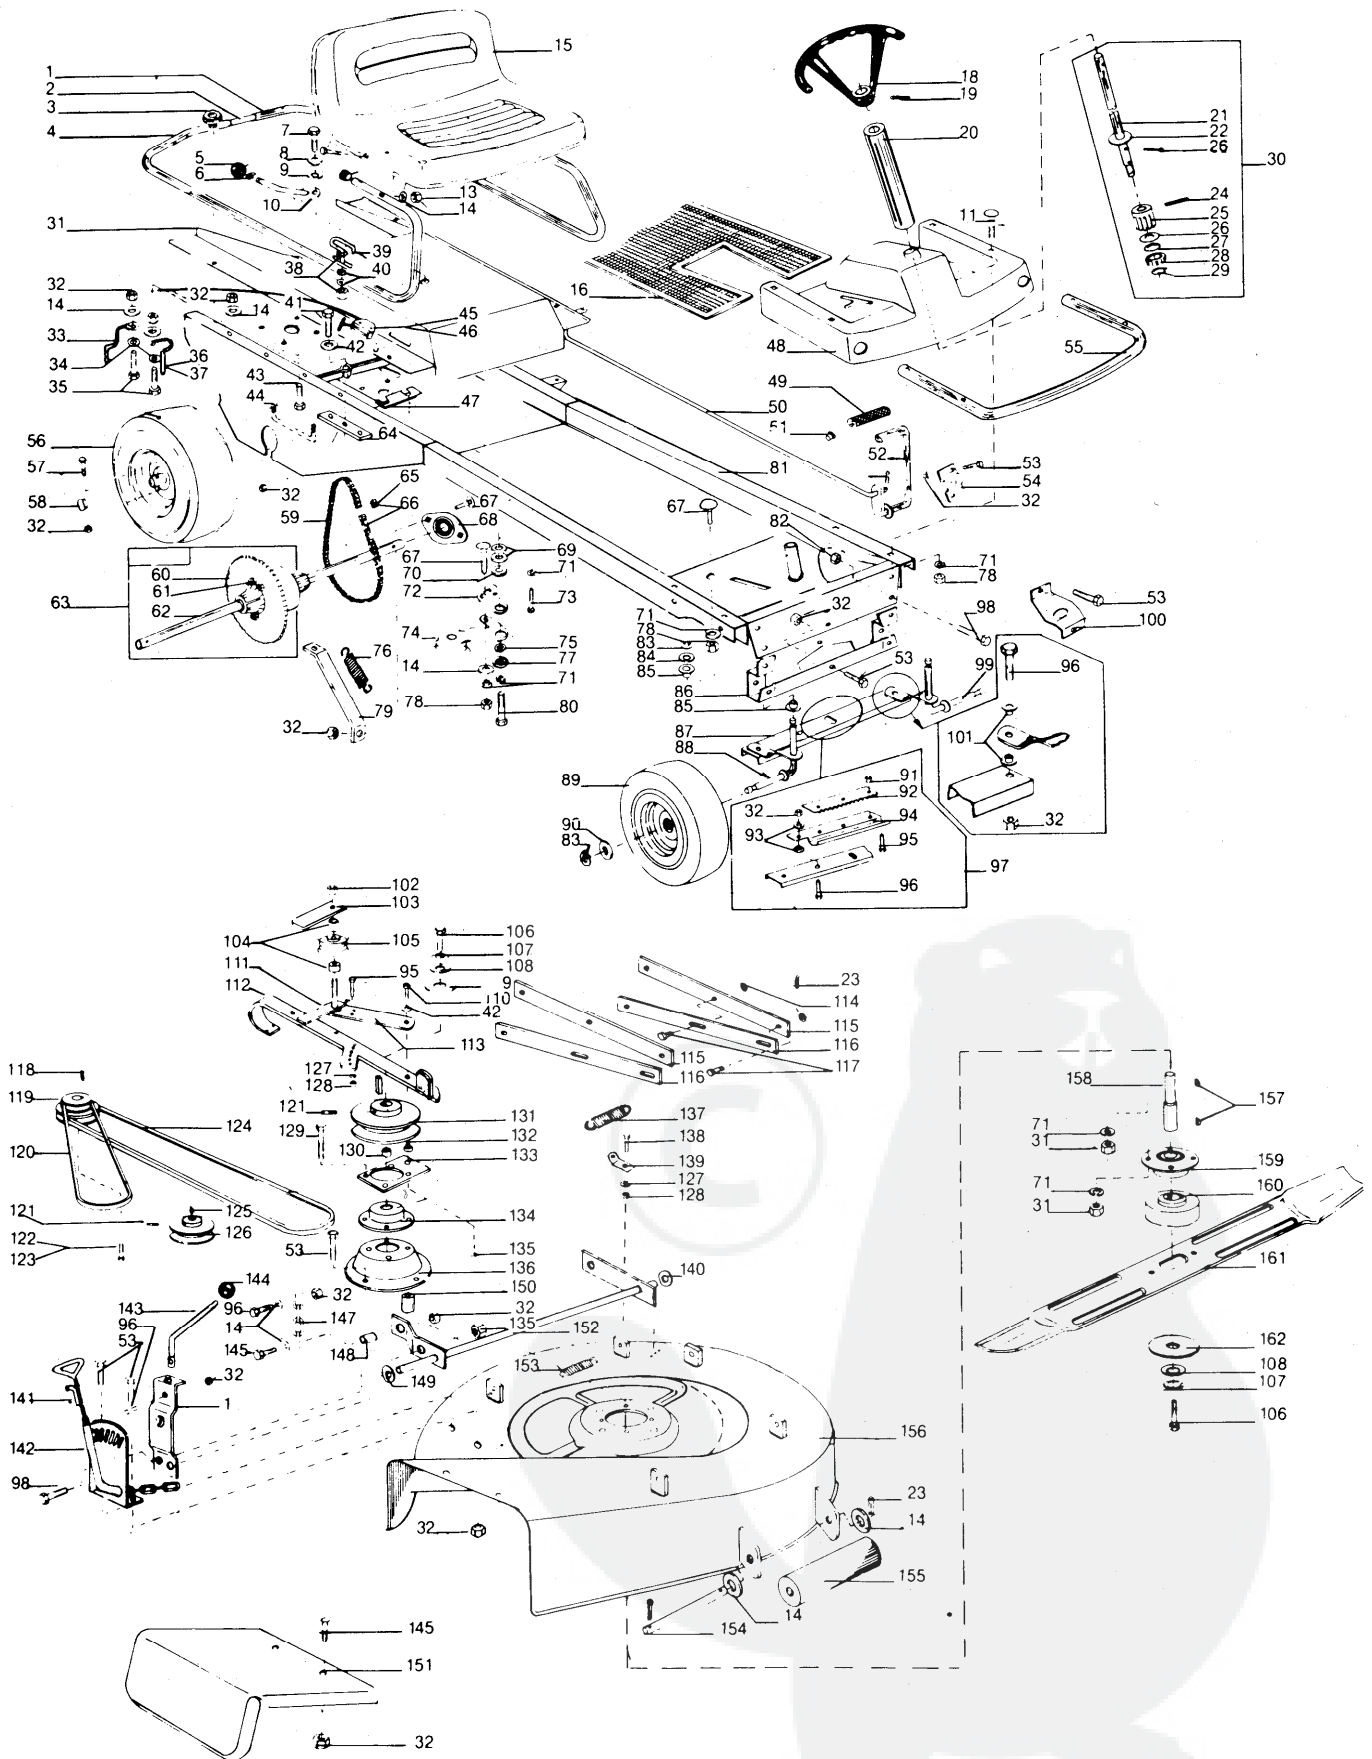

*KEY NOS 81 CHASSIS, 115, 116 SUSPENSION ARMS, 156 CHASSIS CUTTING UNIT.
 THESE ITEMS ARE NO LONGER AVAILABLE AS A SPARES ITEM.

Flymo

DR 9647352
DRS 9647353

KEY No.	PART No.	DESCRIPTION	QUANTITY	COMMENTS/ APPLICATION	KEY No.	PART No.	DESCRIPTION	QUANTITY	COMMENTS/ APPLICATION
101	515139775-00/8	BRACKET	1		148	515105363-00/3	SPACER	1	
102	515763012-00/9	NUT	1		149	515796016-00/1	WASHER	1	
103	515135156-00/5	BELT GUIDE	2		150	515105364-00/1	SPACER	1	
104	515105309-00/6	SPACER	2		151	515140312-00/7	DEFLECTOR	1	
105	515212912-00/7	TENSIONER	1		152	515213198-00/2	ADJUSTER BAR HOC	1	
106	515700045-00/5	SCREW	1		153	515118208-00/5	SPRING	1	
107	515772012-00/8	WASHER SPRING	1		154	515107129-00/6	AXLE	1	
108	515118143-00/4	WASHER CUP	1		155	515149003-00/3	ROLLER	1	
109	515796001-00/3	WASHER	1		157	515117001-00/5	KEY WOODRUFF	2	
110	515700055-00/4	BOLT	1		158	515107123-00/9	AXLE	1	
111	515135156-00/5	BELT GUIDE	1		159	515212515-00/8	BEARING	1	
112	515213534-00/8	BRAKE LEVER COMPLETE	1		160	515107124-00/7	BLADE ADAPTOR	1	
113	515213115-00/6	TENSION ARM	1		161	515118413-00/1	BLADE 66 CM	1	
114	515796017-00/9	WASHER	2		162	515796001-00/3	WASHER	1	
117	515120082-00/0	BOLT	2						
118	515117018-00/9	KEY	1						
119	515213290-00/7	PULLEY	1						
120	515112016-00/8	BELT	1						
121	515739812-00/3	SCREW	2						
122	515123928-00/1	SCREW	1						
123	515123933-00/1	SCREW	1						
124	515112021-00/8	BELT	1						
125	515117011-00/4	KEY WOODRUFF	2						
126	515213618-00/9	PULLEY	1						
127	515772006-00/0	WASHER SPRING	2						
128	515756006-00/0	NUT	2						
129	515700855-00/7	SCREW	5						
130	515105630-00/5	SPACER	1						
131	515110065-00/7	PULLEY CAST IRON	1	SPECIAL ORDER					
131A	515213635-00/3	PULLEY	1	NLA USE 515110065-00/7					
132	515105248-00/6	SPACER	1						
133	515213479-00/6	FASTENING	1						
134	515212514-00/1	BEARING	1						
135	515763010-00/3	NUT	2						
136	515138963-00/1	BRACKET ROTOR	1						
137	515118258-00/0	SPRING	1						
138	515701610-00/5	SCREW	1						
139	515138966-00/4	BRACKET	1						
140	515796016-00/1	WASHER	2						
141	515213087-00/7	HOOK	1						
142	515213201-00/4	INDEX PLATE	1						
143	515137262-00/9	CONTROL ARM	1						
144	515104215-00/6	KNOB	1						
145	515701830-00/9	SCREW	3						
146	515139420-00/1	PAWL	1						