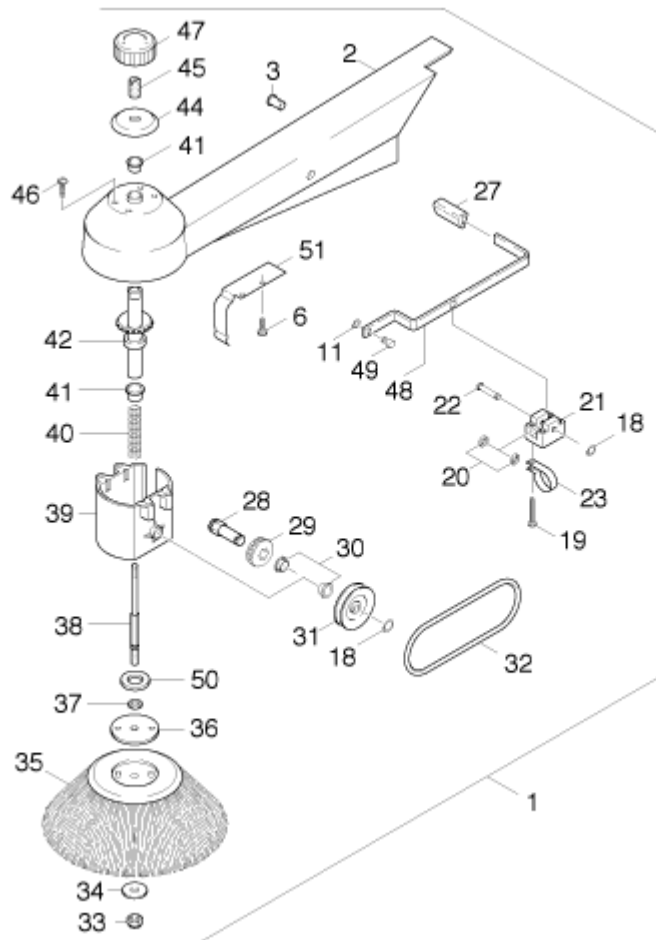

onderdelenlijst en tekening

5.958-168

KM 700 S

2.0 DUSTBIN

200740

31	7.304-388.0	HEXAGONAL HEAD SCREW	2
32	7.303-190.0	SAUCER-HEAD SCREW	2
33	4.070-150.0	TANK	1
39	6.368-178.0	DUST PROTECTIVE	1
40	6.905-079.0	RUBBER APRON	1
42	5.364-163.0	SEAL	1
43	5.364-162.0	SEAL	2
44	5.364-164.0	RUBBER GASKET	1

onderdelenlijst en tekening

5.958-168

KM 700 S

3.0 SIDE ARM

200740

1	4.030-020.0	SIDE ARM	1
2	5.030-779.0	SIDE ARM	1
3	5.316-295.0	BOLT	1
6	6.303-170.0	SCREW	3
11	7.343-203.0	LOCK WASHER	1
18	7.343-014.0	SPRING CLIP	2
	108520 =>		
18	7.343-201.0	LOCK WASHER	2
	/ => 108519		
19	6.303-162.0	SCREW	4
20	5.115-512.0	WASHER	2
21	5.251-013.0	BEARING BLOCK	1
22	5.316-294.0	BOLT	1
23	6.641-460.0	CABLE CLIP	1
25	7.306-090.0	SCREW	2
27	5.321-518.0	HANDLE	1

onderdelenlijst en tekening

5.958-168 /

KM 700 S /

3.0 SIDE ARM

200740

23	6.641-460.0	CABLE CLIP	1
25	7.306-090.0	SCREW	2
27	5.321-518.0	HANDLE	1
28	5.105-139.0	AXLE	1
29	5.352-038.0	PINION	1
30	6.437-485.0	BEARING BUSH	2
31	5.625-237.0	PULLEY	1
32	6.348-229.0	BELT	1
33	7.311-427.0	HEXAGON NUT	1
34	7.312-261.0	WASHER	1
35	5.777-023.0	BROOM	1
36	5.115-509.0	WASHER	1
37	7.343-205.0	LOCK WASHER	1
38	5.105-134.0	AXLE	1
39	5.060-428.0	HOUSING	1
40	6.330-051.0	PRESSURE SPRING	1

onderdelenlijst en tekening

5.958-168

KM 700 S

3.0 SIDE ARM

200740

38	5.105-134.0	AXLE	1
39	5.060-428.0	HOUSING	1
40	6.330-054.0	PRESSURE SPRING	1
41	6.437-484.0	BEARING BUSH	2
42	5.100-109.0	HOLLOW SHAFT	1
44	5.115-504.0	WASHER	1
45	5.110-460.0	SLEEVE	1
46	6.303-155.0	SCREW	4
47	5.321-396.0	TURNING KNOB	1
48	5.481-191.0	FOOT LEVER	1
49	5.515-039.0	ROLLER	1
50	7.312-008.0	WASHER	1
51	5.335-032.0	SPIRAL SPRING	1