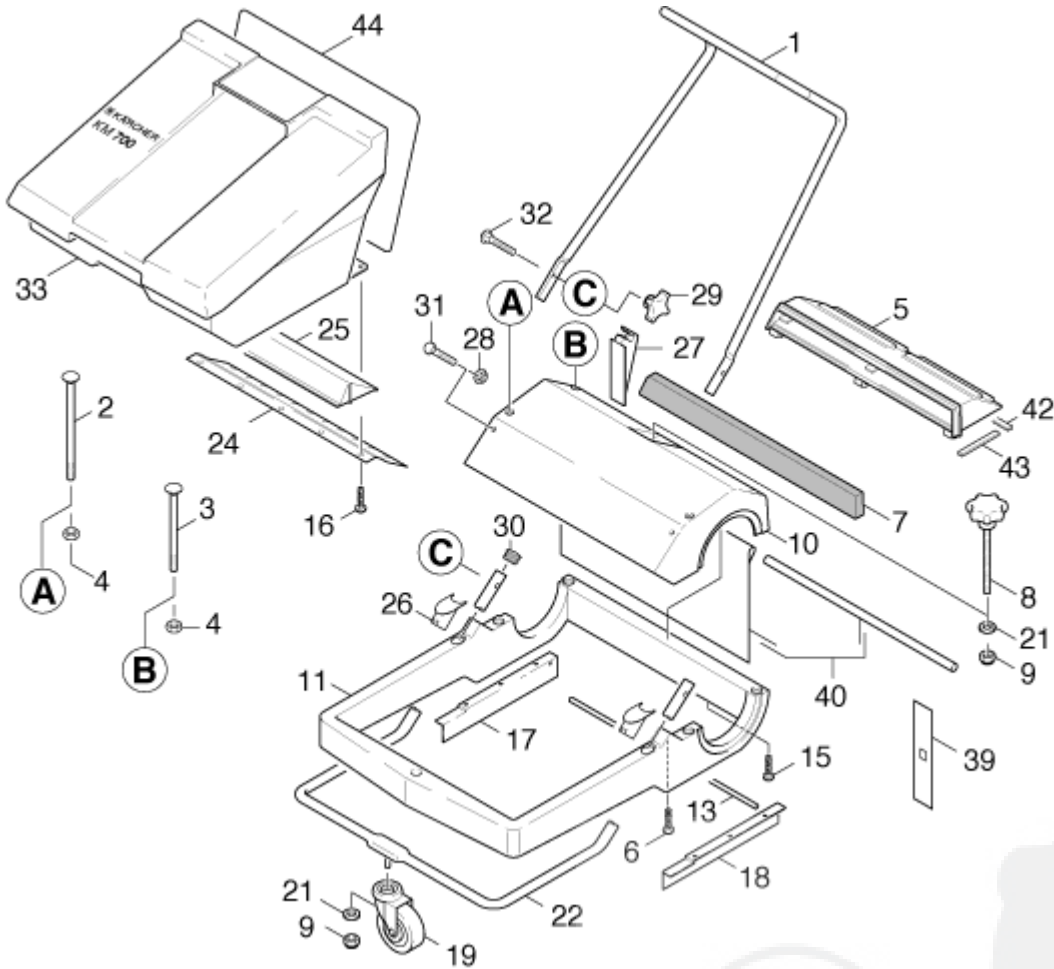

onderdelenlijst en tekening

5.958-168 /

KM 700 S /

1.0 BRUSH

200740

0	2.882-433.0	CONVERSION KIT	1
2	6.303-159.0	SCREW	2
3	5.030-792.0	THREAD BLOCK	2
4	7.343-302.0	LOCK WASHER	2
6	6.368-075.0	DRAIN PLUG	2
7	5.115-628.0	WASHER	4
9	7.303-112.0	SCREW	6
10	6.403-006.0	PLAIN BEARING	2
11	4.515-017.0	WHEEL	2
12	6.362-366.0	GASKET	4
13	5.063-468.0	COVER	2
14	6.906-041.0	REVERSING ROLLING MILL	1
15	6.365-360.0	GASKET DISC	2
16	7.401-111.0	BALL BEARING	4
17	4.352-012.0	PINION	2
18	6.403-020.0	WASHER	2

onderdelenlijst en tekening

5.958-168 /

KM 700 S /

1.0 BRUSH

200740

16	7.401-111.0	BALL BEARING	4
17	4.352-012.0	PINION	2
18	6.403-029.0	WASHER	2
19	6.343-180.0	QUICK-FASTENER	2
20	7.343-210.0	SUPPORTING DISK	4
22	5.100-243.0	SHAFT	1
23	7.314-974.0	PIN	1
39	5.120-322.0	HUB	2

onderdelenlijst en tekening

5.958-168

KM 700 S

2.0 DUSTBIN

200740

1	5.034-416.0	STRAP	1
2	7.303-179.0	SAUCER-HEAD SCREW	2
3	7.303-178.0	SAUCER-HEAD SCREW	2
4	7.311-541.0	HEXAGON NUT	4
5	4.060-240.0	TANK	1
6	6.303-208.0	SCREW	2
7	6.414-507.0	FILTER	1
8	6.321-096.0	CONTROL KNOB	1
9	7.311-511.0	HEXAGON NUT	2
10	6.903-520.0	COVER	1
11	6.903-519.0	FRAME	1
13	5.105-138.0	AXLE	1
15	7.303-112.0	SCREW	4
16	6.303-155.0	SCREW	13
17	5.394-471.0	APRON	1
18	5.394-472.0	APRON	1

onderdelenlijst en tekening

5.958-168

/ KM 700 S

/ 2.0 DUSTBIN

200740

16	6.303-155.0	SCREW	13
17	5.394-471.0	APRON	1
18	5.394-472.0	APRON	1
19	6.435-111.0	CASTOR	1
21	7.312-005.0	WASHER	2
22	4.050-257.0	TUBULAR RIVET	1
24	6.903-801.0	GROUND LIP	1
25	6.903-800.0	GROUND LIP HOLDER	1
26	6.370-801.0	LINING	2
27	6.370-800.0	LINING	2
28	7.311-571.0	SQUARE NUT	2
29	6.310-023.0	STAR HANDLE	2
30	6.368-173.0	DRAIN PLUG	2
31	7.304-388.0	HEXAGONAL HEAD SCREW	2
32	7.303-190.0	SAUCER-HEAD SCREW	2
33	4.070-150.0	TANK	1