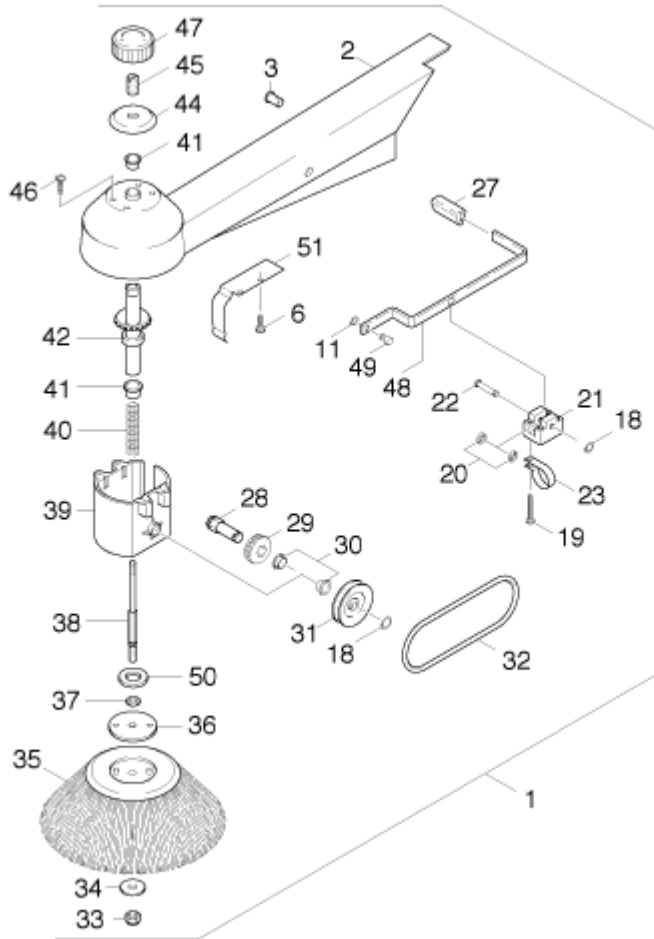

onderdelenlijst en tekening

5.958-168

/ KM 700 S

/ 2.0 DUSTBIN

200740

16	6.303-155.0	SCREW	13
17	5.394-471.0	APRON	1
18	5.394-472.0	APRON	1
19	6.435-111.0	CASTOR	1
21	7.312-005.0	WASHER	2
22	4.050-257.0	TUBULAR RIVET	1
24	6.903-801.0	GROUND LIP	1
25	6.903-800.0	GROUND LIP HOLDER	1
26	6.370-801.0	LINING	2
27	6.370-800.0	LINING	2
28	7.311-571.0	SQUARE NUT	2
29	6.310-023.0	STAR HANDLE	2
30	6.368-173.0	DRAIN PLUG	2
31	7.304-388.0	HEXAGONAL HEAD SCREW	2
32	7.303-190.0	SAUCER-HEAD SCREW	2
33	4.070-150.0	TANK	1

onderdelenlijst en tekening

5.958-168

KM 700 S

3.0 SIDE ARM

200740

1	4.030-020.0	SIDE ARM	1
2	5.030-779.0	SIDE ARM	1
3	5.316-295.0	BOLT	1
6	6.303-170.0	SCREW	3
11	7.343-203.0	LOCK WASHER	1
18	7.343-014.0	SPRING CLIP	2
	108520 =>		
18	7.343-201.0	LOCK WASHER	2
	/ => 108519		
19	6.303-162.0	SCREW	4
20	5.115-512.0	WASHER	2
21	5.251-013.0	BEARING BLOCK	1
22	5.316-294.0	BOLT	1
23	6.641-460.0	CABLE CLIP	1
25	7.306-090.0	SCREW	2
27	5.321-518.0	HANDLE	1

onderdelenlijst en tekening

5.958-168 /

KM 700 S /

3.0 SIDE ARM

200740

23	6.641-460.0	CABLE CLIP	1
25	7.306-090.0	SCREW	2
27	5.321-518.0	HANDLE	1
28	5.105-139.0	AXLE	1
29	5.352-038.0	PINION	1
30	6.437-485.0	BEARING BUSH	2
31	5.625-237.0	PULLEY	1
32	6.348-229.0	BELT	1
33	7.311-427.0	HEXAGON NUT	1
34	7.312-261.0	WASHER	1
35	5.777-023.0	BROOM	1
36	5.115-509.0	WASHER	1
37	7.343-205.0	LOCK WASHER	1
38	5.105-134.0	AXLE	1
39	5.060-428.0	HOUSING	1
40	6.330-051.0	PRESSURE SPRING	1

onderdelenlijst en tekening

5.958-168

KM 700 S

3.0 SIDE ARM

200740

38	5.105-134.0	AXLE	1
39	5.060-428.0	HOUSING	1
40	6.330-054.0	PRESSURE SPRING	1
41	6.437-484.0	BEARING BUSH	2
42	5.100-109.0	HOLLOW SHAFT	1
44	5.115-504.0	WASHER	1
45	5.110-460.0	SLEEVE	1
46	6.303-155.0	SCREW	4
47	5.321-396.0	TURNING KNOB	1
48	5.481-191.0	FOOT LEVER	1
49	5.515-039.0	ROLLER	1
50	7.312-008.0	WASHER	1
51	5.335-032.0	SPIRAL SPRING	1