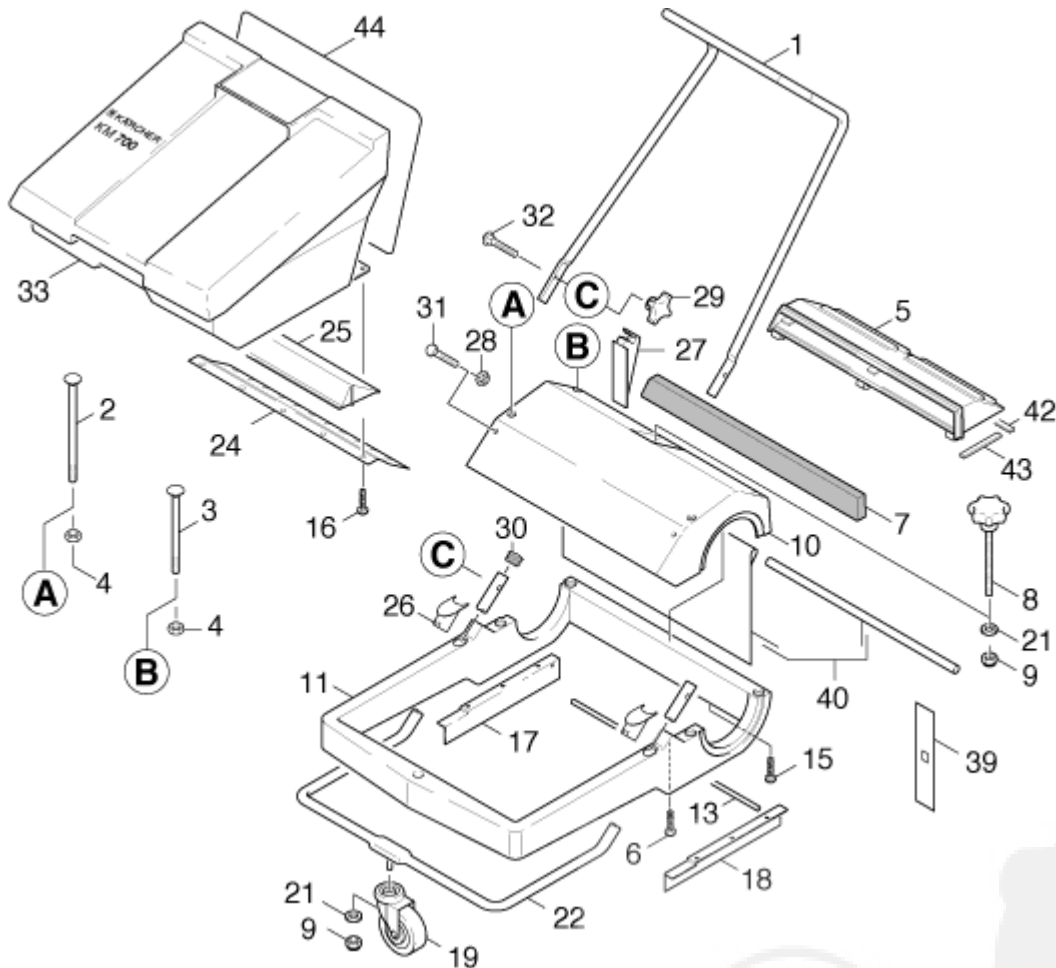

onderdelenlijst en tekening

5.958-168 /

KM 700 S /

1.0 BRUSH

200740

16	7.401-111.0	BALL BEARING	4
17	4.352-012.0	PINION	2
18	6.403-029.0	WASHER	2
19	6.343-180.0	QUICK-FASTENER	2
20	7.343-210.0	SUPPORTING DISK	4
22	5.100-243.0	SHAFT	1
23	7.314-974.0	PIN	1
39	5.120-322.0	HUB	2

onderdelenlijst en tekening

5.958-168

KM 700 S

2.0 DUSTBIN

200740

1	5.034-416.0	STRAP	1
2	7.303-179.0	SAUCER-HEAD SCREW	2
3	7.303-178.0	SAUCER-HEAD SCREW	2
4	7.311-541.0	HEXAGON NUT	4
5	4.060-240.0	TANK	1
6	6.303-208.0	SCREW	2
7	6.414-507.0	FILTER	1
8	6.321-096.0	CONTROL KNOB	1
9	7.311-511.0	HEXAGON NUT	2
10	6.903-520.0	COVER	1
11	6.903-519.0	FRAME	1
13	5.105-138.0	AXLE	1
15	7.303-112.0	SCREW	4
16	6.303-155.0	SCREW	13
17	5.394-471.0	APRON	1
18	5.394-472.0	APRON	1

onderdelenlijst en tekening

5.958-168

/ KM 700 S

/ 2.0 DUSTBIN

200740

16	6.303-155.0	SCREW	13
17	5.394-471.0	APRON	1
18	5.394-472.0	APRON	1
19	6.435-111.0	CASTOR	1
21	7.312-005.0	WASHER	2
22	4.050-257.0	TUBULAR RIVET	1
24	6.903-801.0	GROUND LIP	1
25	6.903-800.0	GROUND LIP HOLDER	1
26	6.370-801.0	LINING	2
27	6.370-800.0	LINING	2
28	7.311-571.0	SQUARE NUT	2
29	6.310-023.0	STAR HANDLE	2
30	6.368-173.0	DRAIN PLUG	2
31	7.304-388.0	HEXAGONAL HEAD SCREW	2
32	7.303-190.0	SAUCER-HEAD SCREW	2
33	4.070-150.0	TANK	1

onderdelenlijst en tekening

5.958-168

KM 700 S

3.0 SIDE ARM

200740

1	4.030-020.0	SIDE ARM	1
2	5.030-779.0	SIDE ARM	1
3	5.316-295.0	BOLT	1
6	6.303-170.0	SCREW	3
11	7.343-203.0	LOCK WASHER	1
18	7.343-014.0	SPRING CLIP	2
	108520 =>		
18	7.343-201.0	LOCK WASHER	2
	/ => 108519		
19	6.303-162.0	SCREW	4
20	5.115-512.0	WASHER	2
21	5.251-013.0	BEARING BLOCK	1
22	5.316-294.0	BOLT	1
23	6.641-460.0	CABLE CLIP	1
25	7.306-090.0	SCREW	2
27	5.321-518.0	HANDLE	1