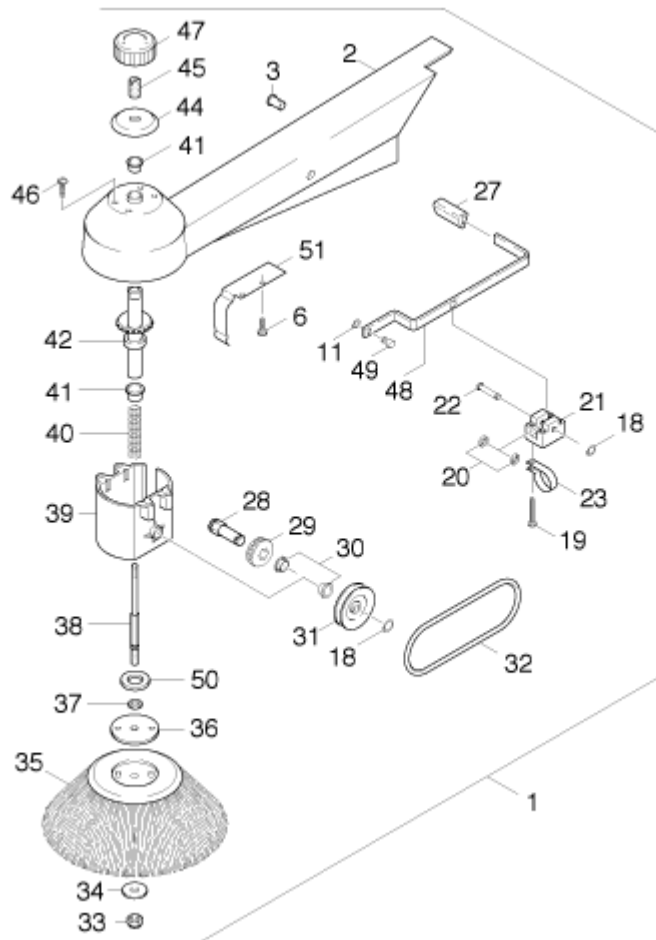

onderdelenlijst en tekening

5.958-168

/ KM 700 S

/ 2.0 DUSTBIN

200740

16	6.303-155.0	SCREW	13
17	5.394-471.0	APRON	1
18	5.394-472.0	APRON	1
19	6.435-111.0	CASTOR	1
21	7.312-005.0	WASHER	2
22	4.050-257.0	TUBULAR RIVET	1
24	6.903-801.0	GROUND LIP	1
25	6.903-800.0	GROUND LIP HOLDER	1
26	6.370-801.0	LINING	2
27	6.370-800.0	LINING	2
28	7.311-571.0	SQUARE NUT	2
29	6.310-023.0	STAR HANDLE	2
30	6.368-173.0	DRAIN PLUG	2
31	7.304-388.0	HEXAGONAL HEAD SCREW	2
32	7.303-190.0	SAUCER-HEAD SCREW	2
33	4.070-150.0	TANK	1

onderdelenlijst en tekening

5.958-168

KM 700 S

2.0 DUSTBIN

200740

31	7.304-388.0	HEXAGONAL HEAD SCREW	2
32	7.303-190.0	SAUCER-HEAD SCREW	2
33	4.070-150.0	TANK	1
39	6.368-178.0	DUST PROTECTIVE	1
40	6.905-079.0	RUBBER APRON	1
42	5.364-163.0	SEAL	1
43	5.364-162.0	SEAL	2
44	5.364-164.0	RUBBER GASKET	1

onderdelenlijst en tekening

5.958-168

KM 700 S

3.0 SIDE ARM

200740

1	4.030-020.0	SIDE ARM	1
2	5.030-779.0	SIDE ARM	1
3	5.316-295.0	BOLT	1
6	6.303-170.0	SCREW	3
11	7.343-203.0	LOCK WASHER	1
18	7.343-014.0	SPRING CLIP	2
	108520 =>		
18	7.343-201.0	LOCK WASHER	2
	/ => 108519		
19	6.303-162.0	SCREW	4
20	5.115-512.0	WASHER	2
21	5.251-013.0	BEARING BLOCK	1
22	5.316-294.0	BOLT	1
23	6.641-460.0	CABLE CLIP	1
25	7.306-090.0	SCREW	2
27	5.321-518.0	HANDLE	1

onderdelenlijst en tekening

5.958-168 /

KM 700 S /

3.0 SIDE ARM

200740

23	6.641-460.0	CABLE CLIP	1
25	7.306-090.0	SCREW	2
27	5.321-518.0	HANDLE	1
28	5.105-139.0	AXLE	1
29	5.352-038.0	PINION	1
30	6.437-485.0	BEARING BUSH	2
31	5.625-237.0	PULLEY	1
32	6.348-229.0	BELT	1
33	7.311-427.0	HEXAGON NUT	1
34	7.312-261.0	WASHER	1
35	5.777-023.0	BROOM	1
36	5.115-509.0	WASHER	1
37	7.343-205.0	LOCK WASHER	1
38	5.105-134.0	AXLE	1
39	5.060-428.0	HOUSING	1
40	6.330-051.0	PRESSURE SPRING	1