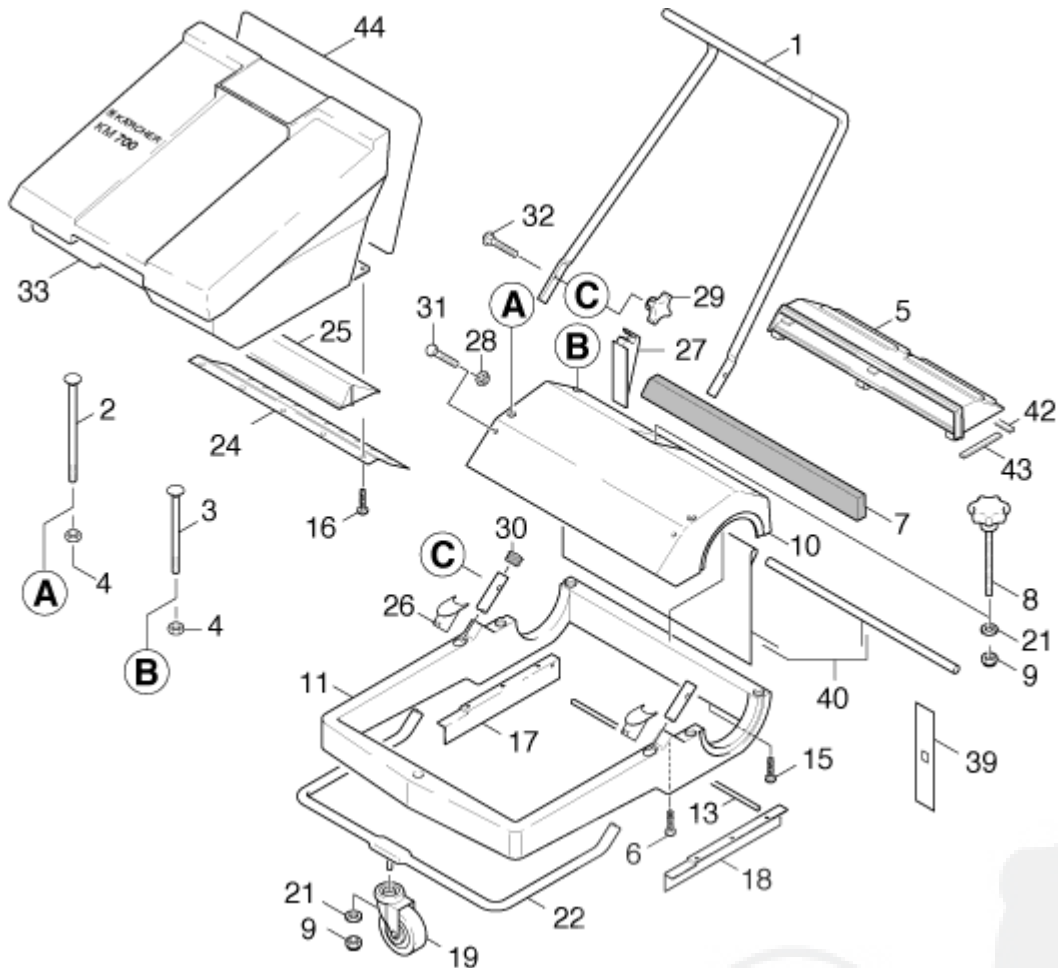

onderdelenlijst en tekening

5.958-168

KM 700 S

2.0 DUSTBIN

200740

1	5.034-416.0	STRAP	1
2	7.303-179.0	SAUCER-HEAD SCREW	2
3	7.303-178.0	SAUCER-HEAD SCREW	2
4	7.311-541.0	HEXAGON NUT	4
5	4.060-240.0	TANK	1
6	6.303-208.0	SCREW	2
7	6.414-507.0	FILTER	1
8	6.321-096.0	CONTROL KNOB	1
9	7.311-511.0	HEXAGON NUT	2
10	6.903-520.0	COVER	1
11	6.903-519.0	FRAME	1
13	5.105-138.0	AXLE	1
15	7.303-112.0	SCREW	4
16	6.303-155.0	SCREW	13
17	5.394-471.0	APRON	1
18	5.394-472.0	APRON	1

onderdelenlijst en tekening

5.958-168

/ KM 700 S

/ 2.0 DUSTBIN

200740

16	6.303-155.0	SCREW	13
17	5.394-471.0	APRON	1
18	5.394-472.0	APRON	1
19	6.435-111.0	CASTOR	1
21	7.312-005.0	WASHER	2
22	4.050-257.0	TUBULAR RIVET	1
24	6.903-801.0	GROUND LIP	1
25	6.903-800.0	GROUND LIP HOLDER	1
26	6.370-801.0	LINING	2
27	6.370-800.0	LINING	2
28	7.311-571.0	SQUARE NUT	2
29	6.310-023.0	STAR HANDLE	2
30	6.368-173.0	DRAIN PLUG	2
31	7.304-388.0	HEXAGONAL HEAD SCREW	2
32	7.303-190.0	SAUCER-HEAD SCREW	2
33	4.070-150.0	TANK	1

onderdelenlijst en tekening

5.958-168

KM 700 S

2.0 DUSTBIN

200740

31	7.304-388.0	HEXAGONAL HEAD SCREW	2
32	7.303-190.0	SAUCER-HEAD SCREW	2
33	4.070-150.0	TANK	1
39	6.368-178.0	DUST PROTECTIVE	1
40	6.905-079.0	RUBBER APRON	1
42	5.364-163.0	SEAL	1
43	5.364-162.0	SEAL	2
44	5.364-164.0	RUBBER GASKET	1

onderdelenlijst en tekening

5.958-168

KM 700 S

3.0 SIDE ARM

200740

1	4.030-020.0	SIDE ARM	1
2	5.030-779.0	SIDE ARM	1
3	5.316-295.0	BOLT	1
6	6.303-170.0	SCREW	3
11	7.343-203.0	LOCK WASHER	1
18	7.343-014.0	SPRING CLIP	2
	108520 =>		
18	7.343-201.0	LOCK WASHER	2
	/ => 108519		
19	6.303-162.0	SCREW	4
20	5.115-512.0	WASHER	2
21	5.251-013.0	BEARING BLOCK	1
22	5.316-294.0	BOLT	1
23	6.641-460.0	CABLE CLIP	1
25	7.306-090.0	SCREW	2
27	5.321-518.0	HANDLE	1