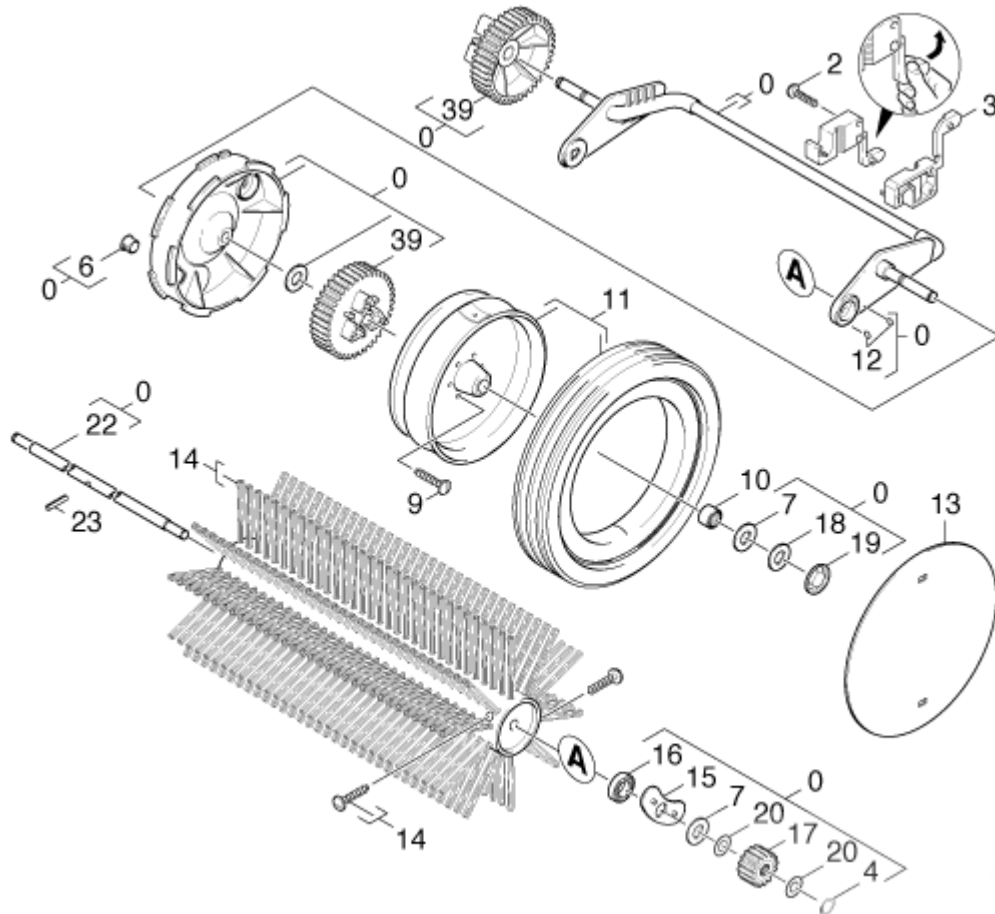

onderdelenlijst en tekening

5.958-168 /

KM 700 S /

1.0 BRUSH

200740

0	2.882-433.0	CONVERSION KIT	1
2	6.303-159.0	SCREW	2
3	5.030-792.0	THREAD BLOCK	2
4	7.343-302.0	LOCK WASHER	2
6	6.368-075.0	DRAIN PLUG	2
7	5.115-628.0	WASHER	4
9	7.303-112.0	SCREW	6
10	6.403-006.0	PLAIN BEARING	2
11	4.515-017.0	WHEEL	2
12	6.362-366.0	GASKET	4
13	5.063-468.0	COVER	2
14	6.906-041.0	REVERSING ROLLING MILL	1
15	6.365-360.0	GASKET DISC	2
16	7.401-111.0	BALL BEARING	4
17	4.352-012.0	PINION	2
18	6.403-020.0	WASHER	2

onderdelenlijst en tekening

5.958-168 /

KM 700 S /

1.0 BRUSH

200740

16	7.401-111.0	BALL BEARING	4
17	4.352-012.0	PINION	2
18	6.403-029.0	WASHER	2
19	6.343-180.0	QUICK-FASTENER	2
20	7.343-210.0	SUPPORTING DISK	4
22	5.100-243.0	SHAFT	1
23	7.314-974.0	PIN	1
39	5.120-322.0	HUB	2

onderdelenlijst en tekening

5.958-168

KM 700 S

2.0 DUSTBIN

200740

1	5.034-416.0	STRAP	1
2	7.303-179.0	SAUCER-HEAD SCREW	2
3	7.303-178.0	SAUCER-HEAD SCREW	2
4	7.311-541.0	HEXAGON NUT	4
5	4.060-240.0	TANK	1
6	6.303-208.0	SCREW	2
7	6.414-507.0	FILTER	1
8	6.321-096.0	CONTROL KNOB	1
9	7.311-511.0	HEXAGON NUT	2
10	6.903-520.0	COVER	1
11	6.903-519.0	FRAME	1
13	5.105-138.0	AXLE	1
15	7.303-112.0	SCREW	4
16	6.303-155.0	SCREW	13
17	5.394-471.0	APRON	1
18	5.394-472.0	APRON	1

onderdelenlijst en tekening

5.958-168

/ KM 700 S

/ 2.0 DUSTBIN

200740

16	6.303-155.0	SCREW	13
17	5.394-471.0	APRON	1
18	5.394-472.0	APRON	1
19	6.435-111.0	CASTOR	1
21	7.312-005.0	WASHER	2
22	4.050-257.0	TUBULAR RIVET	1
24	6.903-801.0	GROUND LIP	1
25	6.903-800.0	GROUND LIP HOLDER	1
26	6.370-801.0	LINING	2
27	6.370-800.0	LINING	2
28	7.311-571.0	SQUARE NUT	2
29	6.310-023.0	STAR HANDLE	2
30	6.368-173.0	DRAIN PLUG	2
31	7.304-388.0	HEXAGONAL HEAD SCREW	2
32	7.303-190.0	SAUCER-HEAD SCREW	2
33	4.070-150.0	TANK	1