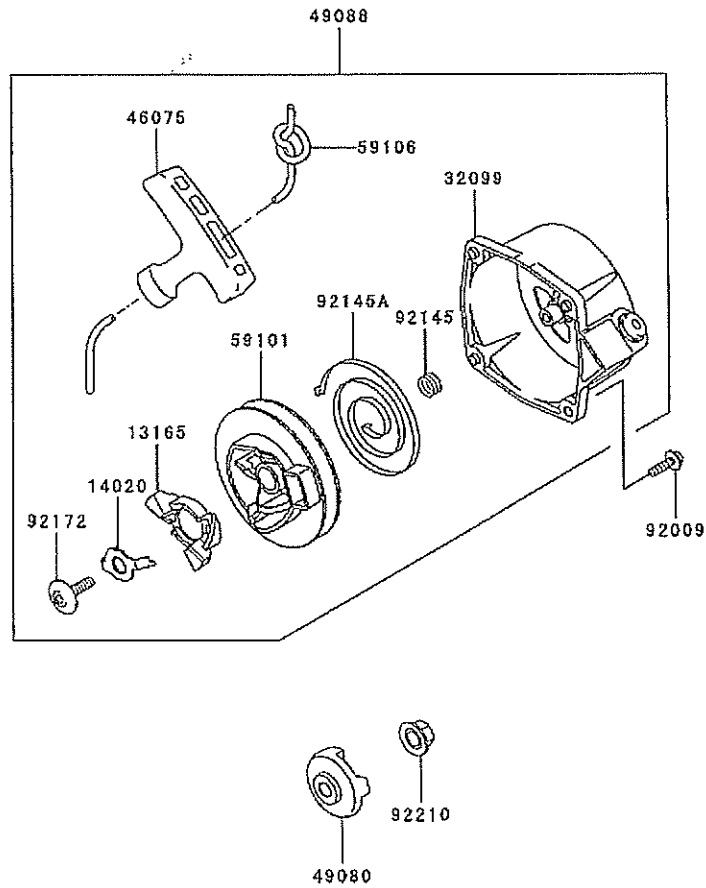

This catalog covers:  
**TK045D- □ C52**

This fig. covers:  
**07 FUEL-TANK/FUEL-VALVE**

E0200-A602A

Ref. No.	Part No.	Description	Quantity
14069	14069-2088	BREATHER	1
49019	49019-2085	FILTER-FUEL	1
49043	49043-2073	PUMP-PRIMING,CARBURETOR	1
51048	51048-2083	CAP-ASSY-TANK	1
92071	92071-2142	GROMMET,FUEL TANK	1
92170	92170-2110	CLAMP	2
92171	92171-2073	CLAMP	2
92191	92191-2136	TUBE,3X5X300	1
92192	92192-2086	TUBE,2.3X5X93	1
92192A	92192-2150	TUBE,3X6X160	1
99996	99996-6089	CAP-TANK & BREATHER,ASSY	1

This catalog covers:  
**TK045D- □ C52**

This fig. covers:  
**08 STARTER**

E0210-A360A

Ref. No.	Part No.	Description	Quantity
13165	13165-2101	PAWL, STARTER-RECOIL	1
14020	14020-2113	RETAINER	1
32099	32099-2400	CASE, STARTER-RECOIL	1
46075	46075-2153	GRIP, STARTER-RECOIL	1
49080	49080-2198	PULLEY-STARTING	1
49088	49088-2540	STARTER-RECOIL	1
59101	59101-2117	REEL, STARTER-RECOIL	1
59106	59106-2174	ROPE, 3.5X1000	1
92009	92009-2386	SCREW, 4X16	4
92145	92145-2142	SPRING	1
92145A	92145-2143	SPRING, RECOIL	1
92172	92172-2083	SCREW	1
92210	92210-2094	NUT	1