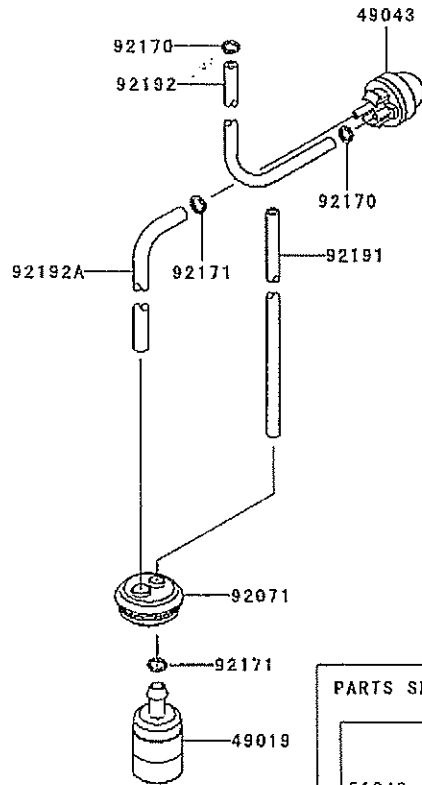

This catalog covers:
TK045D- □ C52

This fig. covers:
07 FUEL-TANK/FUEL-VALVE

E0200-A602A