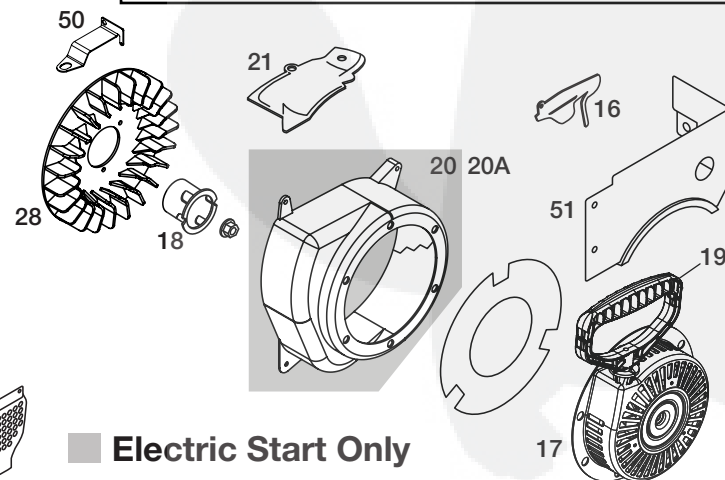

# LCT

**GENII 208 SNOW ENGINE SERVICE KIT**  
**PW2HK18650178EABGJOQVVE1M**  
**PW2HK18650178ZABGOQVZE7M**  
**PW2HK18650178YABGOQVZE7M**

1	Heater Box Assembly-Snow	0102	29	Ignition Coil Assy	2082500
3	Muffler Assembly-Snow	0201	30	Crankcase Cover Assy	2083600
4	Fuel Tank Assembly-Snow	0311	31	Black Oil Dipstick	2083711
5	Oversized Fuel Tank Cap (Click Style)	0301	32	Charging Coil DC	0770
6	Snow Carburetor Assy	0312	34	Spark Plug Boot	4691
8	Fuel Primer Bulb with Hose	0304	36	Governor Arm Assy	2083000
10	Electric Starter Assy	0400	37	Governor Shaft	2083100
10A	European 230V Electric Starter	0412	38	Governor Gear Assy	2082900
11	Key Switch Assy	0401	39	Camshaft	2081600
12	CDI Box	0404	40	Cylinder Head Assy	2081000
13	On/Off Switch	0403	41	Spark Plug	2083810
15	Choke Knob-Snow	4500	42	CDI Box Bracket	0402
16	Governor Linkage Shield Plate	0501	44	Piston And Rod Assy	2081400
17	Recoil Starter Assembly-Snow	0600	46	Vapor Shield	0155
18	Starter Cup Small	0601	47	Seal Kit	2083900
19	Snow Starter Grip	0603	48	Wire Harness	0160
20	Blower Housing Assembly Electric Start - Snow (Black)	0602	49	Crankshaft	2081800
20A	Blower Housing Assembly Manual Start - Snow (Black)	0612	50	Speed Control Bracket	0150
21	Shield, Cylinder	0608	51	Fuel Tank Skirt	0103
22	Shield, Flywheel - Electric Start (If Equipped)	0605	52	Rocker Arm Kit	2081100
22A	Shield, Flywheel - Manual Start	0607	53	Push Rod Kit	2081001
23	Valve Cover	2084500	54	Cylinder Assembly	0001
25	Fuel Petcock, Snow	4900	56	Gasket Kit	2084300
26	Electric Start Flywheel Assy	0405	57	Fuel Hose Kit	2086000
26A	Manual Start Flywheel Assy	2081700	58	Extended Oil Drain Tube	0700
27	High Oil Fill Tube Assy	2083701	61	Fuel Knob - Snow	4503
28	Flywheel Fan	2084000	62	Non-Removable Oil Plug	2083705
			63	CE Compliant Muffler Shield	0202
			64	Red Key Set	0407