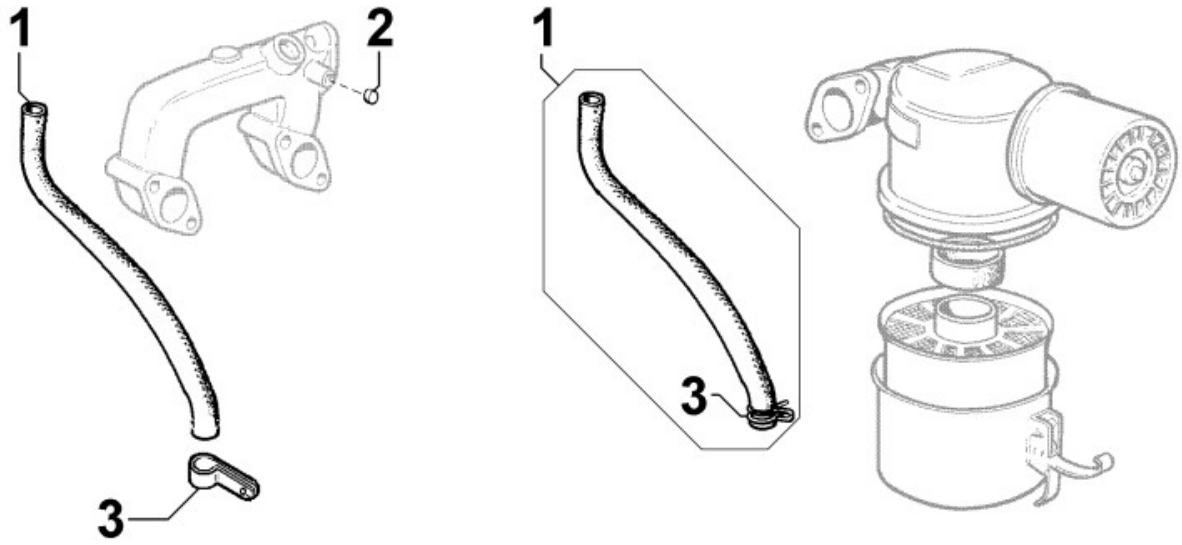

8045250050 - BREATHER SYSTEM