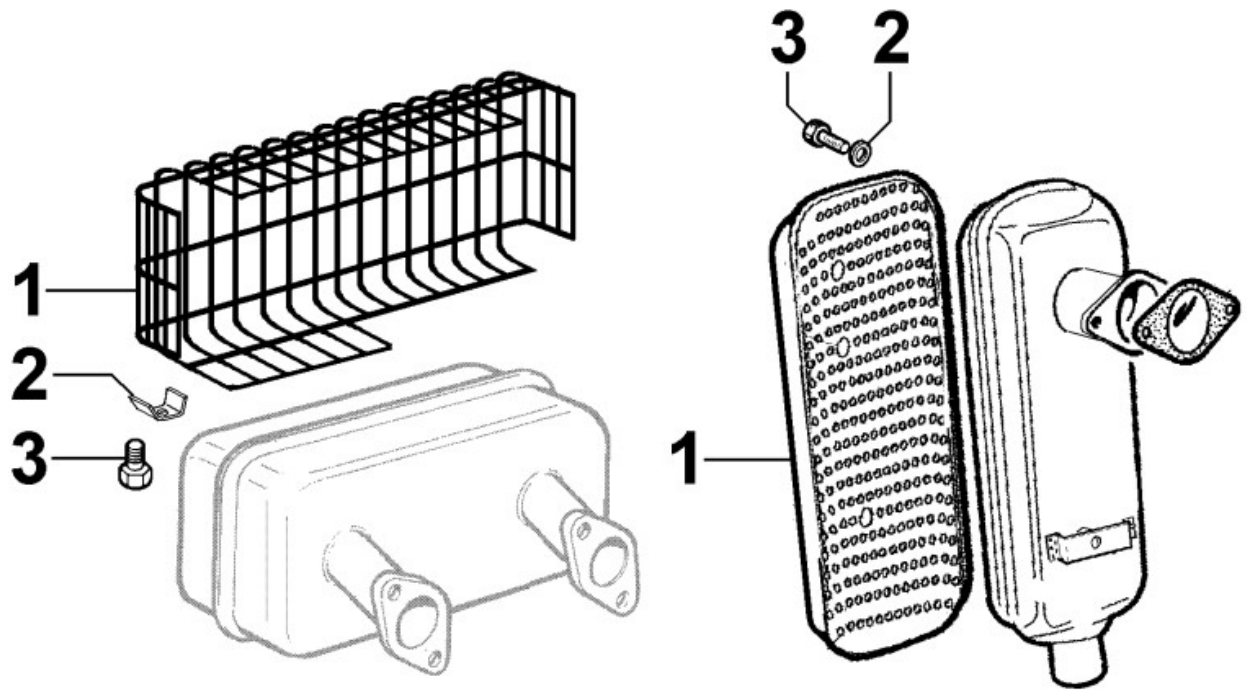

8176250020 - MUFFLER GUARD

Pos	Kit	Included In	Code	Description	Qty	Old Code	Tech. Info
1			ED00688R1000-S	PROTECTION	1		
2			ED0051111130-S	PLATE	3		
3			ED0017600320-S	BOLT	3