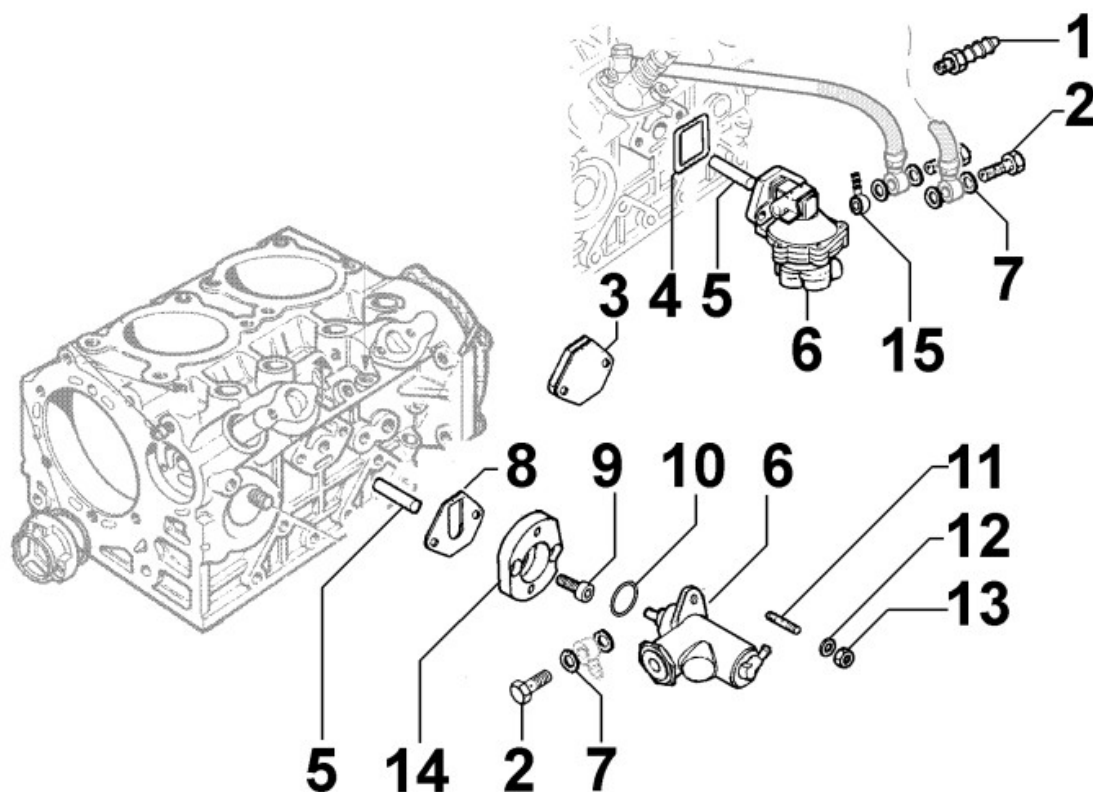

8062250200 - FUEL FEED PUMP

Pos	Kit	Included In	Code	Description	Qty	Old Code	Tech. Info
1			ED0073012010-S	RACCORDO/UNION N	2		
4			ED0012000870-S	O RING	1		
5			ED00704R0130-S	DRIVE ROD	1		
6			ED0065851510-S	FUEL FEED PUMP FOCS	1		
7			ED0046700590-S	C.GASKET	2		
11			ED0067800490-S	STUD	2		
12			ED0075550290-S	WASHER	2		
13			ED0032401640-S	HEX.NUT	2