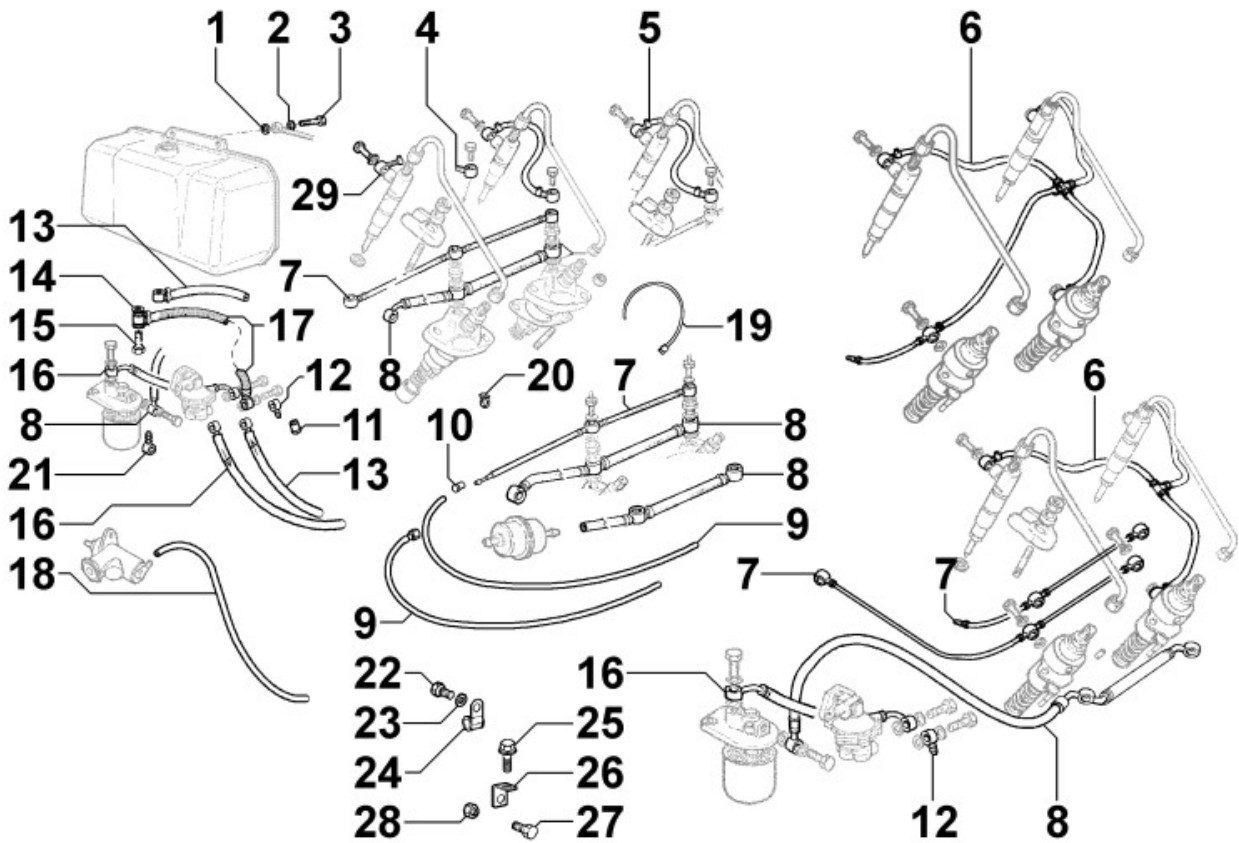

8064250120 - FUEL PIPING

Pos	Kit	Included In	Code	Description	Qty	Old Code	Tech. Info
1			ED00754R0460-S	WASHER	1		
2			ED0046700580-S	GASKET	1		
3			ED0019011730-S	SCREW	1		
5			ED0095712520-S	FUEL TUBE	2		⚠
7			ED00937R0370-S	PIPE	1		
8			ED00937R0390-S	PIPE	1		
20			ED0036300040-S	CLAMP	2