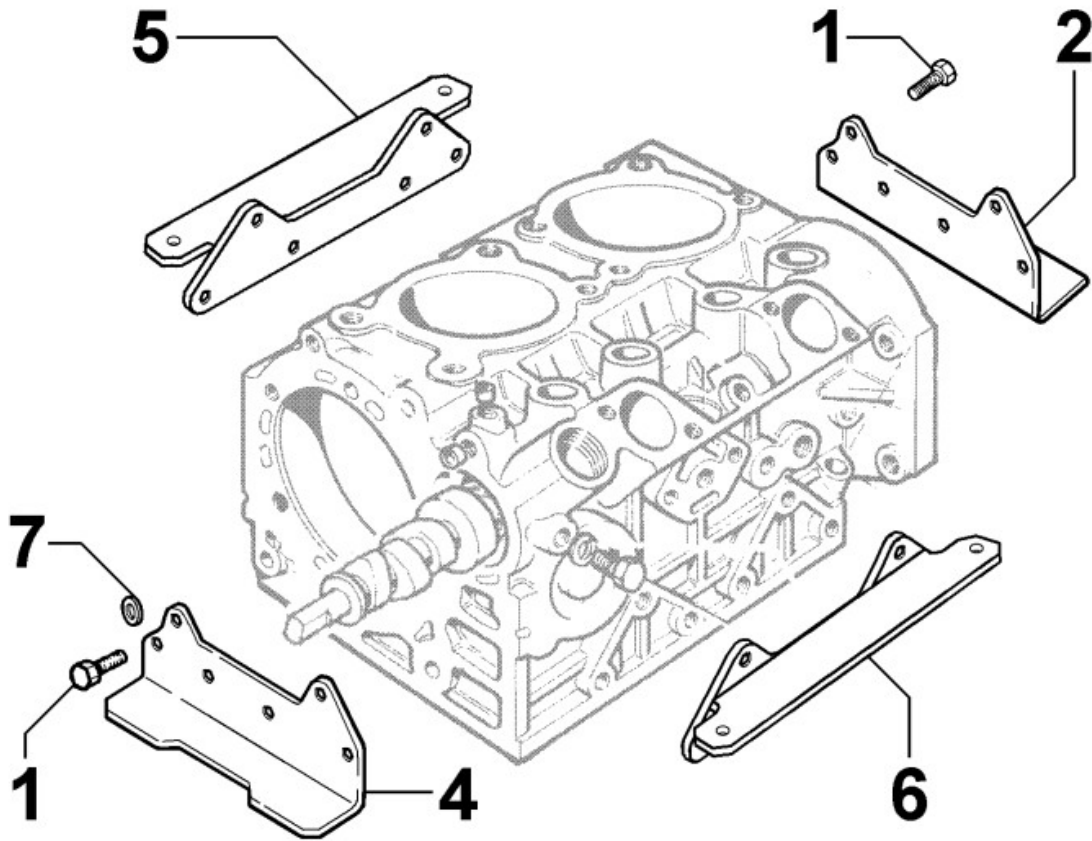

8025250120 - ENGINE MOUNTS

Pos	Kit	Included In	Code	Description	Qty	Old Code	Tech. Info
1			ED0017700050-S	BOLT	6		
7			ED0076250980-S	WASHER	6