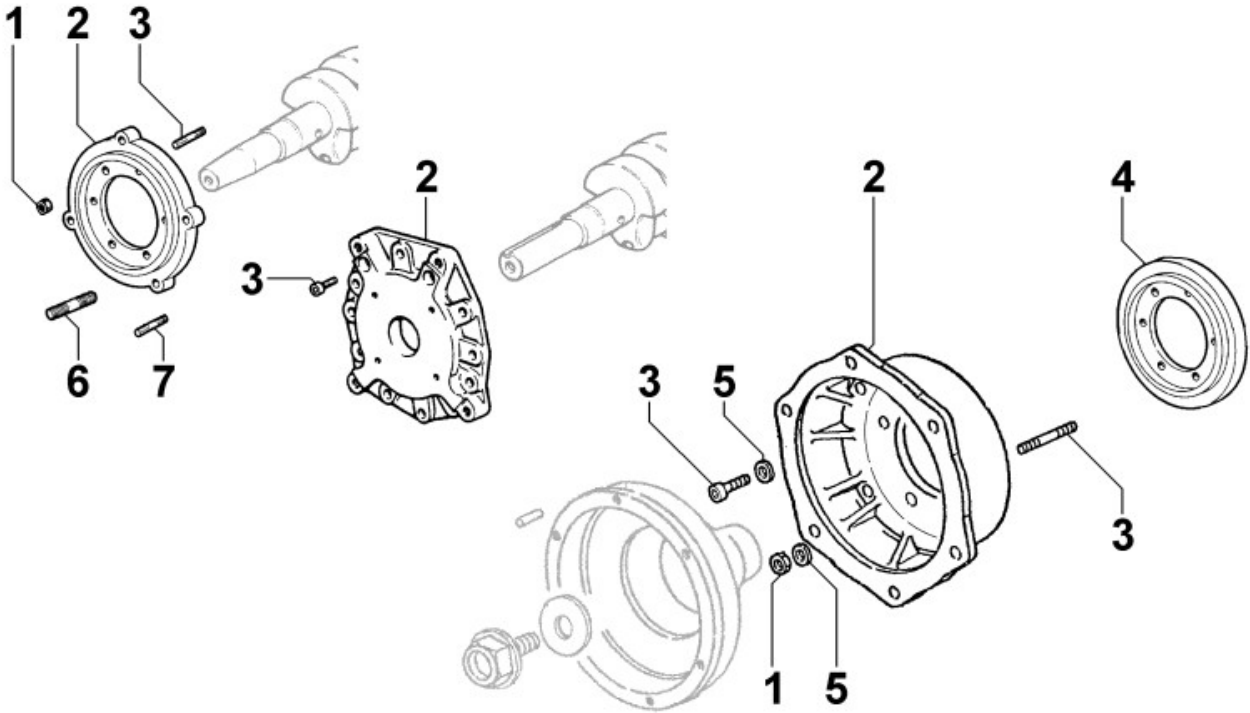

8160250040 - ENGINE BELL / BACKPLATE

Pos	Kit	Included In	Code	Description	Qty	Old Code	Tech. Info
1			ED0032401640-S	HEX.NUT	6		
2			ED00134R0910-S	CAMPANA/FLANGE	1		
3			ED0067800760-S	STUD R6780-054	6