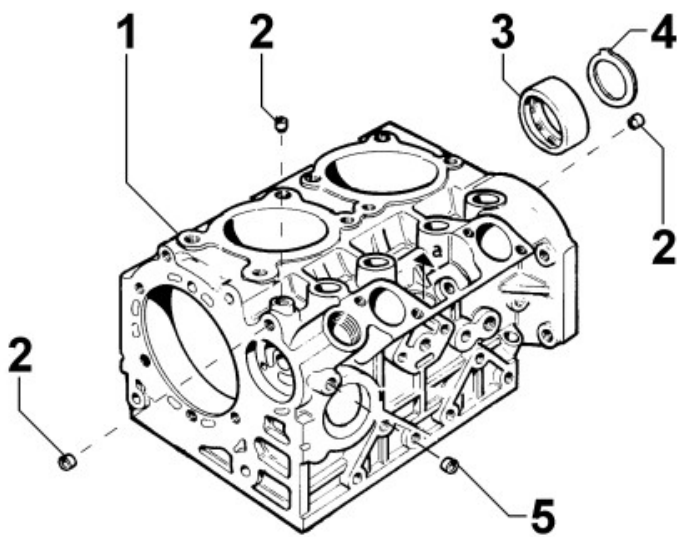

ED2A9860

Spare Parts Catalogue

Update Date 07/11/2012

Print Date 05/12/2012

Tavola ricambi

Index	Description
8010250310	CRANKSHAFT
8011250010	PISTON / CONNECTING ROD
8012250410	FLYWHEEL
8020250010	CRANKCASE
8021250010	CYLINDER HEAD
8022250010	HEAD COVER
8023250010	FLYWHEEL SIDE SUPPORT
8024250010	CRANKCASE COVER
8025250120	ENGINE MOUNTS
8026250010	CRANKSHAFT CENTRAL SUPPORT
8030250010	INJECTION SYSTEM
8035250010	CAMSHAFT
8038250010	TIMING GEAR
8040250010	OIL PUMP
8041250010	OIL PAN
8042250010	OIL FILTER
8043250010	OIL DIPSTICK
8044250010	OIL PRESSURE VALVE
8045250050	BREATHER SYSTEM
8050250010	SPEED GOVERNOR
8051250010	CONTROLS
8062250200	FUEL FEED PUMP
8063250350	FUEL TANK
8064250120	FUEL PIPING
8070250010	AIR SHROUD
8072250130	COOLING PLATES
8080250010	AIR INLET MANIFOLD / AIR FILTER
8081250010	AIR CLEANER
8085250170	EXHAUST GAS MANIFOLD
8100250420	VOLTAGE ALTERNATOR
8101250030	STARTING MOTOR
8102250020	OIL PRESSURE SWITCH
8110250040	STARTING
8160250040	ENGINE BELL / BACKPLATE
8161250020	CLUTCH BELL / CLUTCH SUPPORT
8170250100	FLYWHEEL PROTECTION
8176250020	MUFFLER GUARD

8011250010 - PISTON / CONNECTING ROD

Pos	Kit	Included In	Code	Description	Qty	Old Code	Tech. Info
1		(C)	ED00203R0980-S	CYLINDER	2		
2		(A)	ED00A21R0320-S	PISTON RINGS	2		
3		(A) (C)	ED00854R0180-S	PIN	2		
4		(A) (C)	KDISC.		2	ED00059R0860-S	
5			ED00A26R0370-S	SLIDING BEARING	2	ED00316R0750-S	
5			ED00A26R0400-S	SLIDING BEARING	2	ED00316R0780-S	
5			ED00A26R0410-S	SLIDING BEARING	2	ED00316R0790-S	
6	(B)		ED00100R0410-S	CONNECTING ROD	2		
7			ED00451R0730-S	GASKET	2		
7			ED00451R0740-S	GASKET	2		
8		(B)	ED0017701010-S	BOLT	2		
9	(A)	(C)	ED00A21R0280-S	PISTON	2		
10	(C)		ED00A23R0420-S	CYLINDER PISTON KIT	2		

8012250410 - FLYWHEEL

Pos	Kit	Included In	Code	Description	Qty	Old Code	Tech. Info
1	(A)		ED0098814750-S	FLYWHEEL	1		
2			ED00325R0840-S	NUT	1		
3		(A)	ED00256R0140-S	STARTING GEAR	1		

8020250010 - CRANKCASE