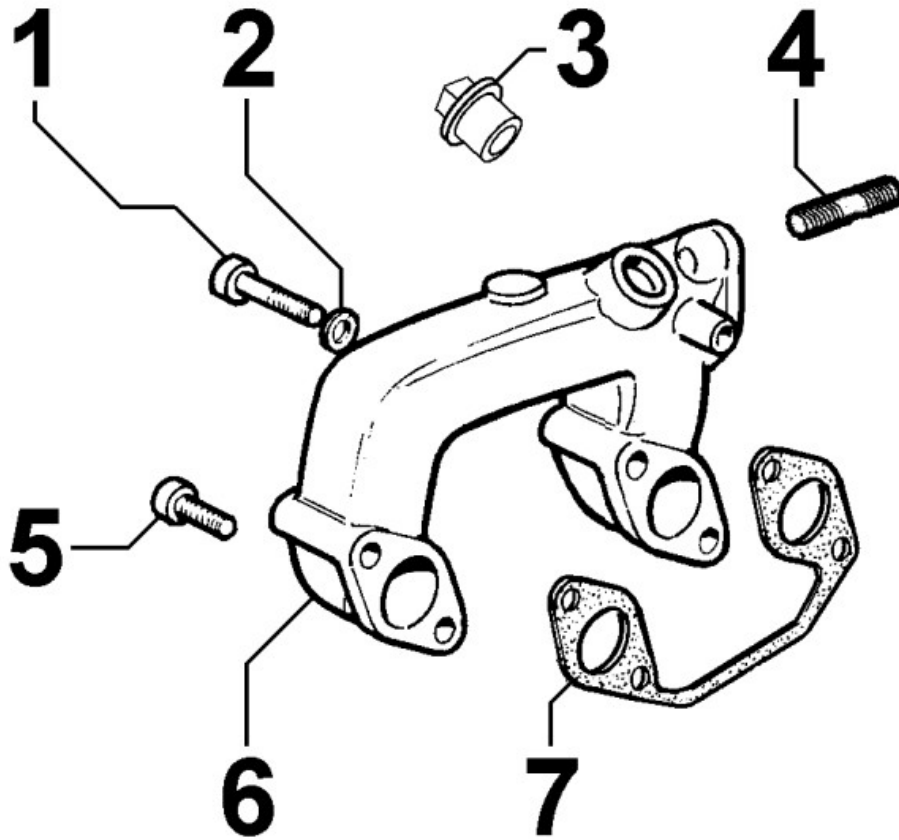

8080250010 - AIR INLET MANIFOLD / AIR FILTER

Pos	Kit	Included In	Code	Description	Qty	Old Code	Tech. Info
1			ED0097300340-S	CAPSCREW	2		
2			ED00771R0110-S	WASHER	4		
4			ED0067800680-S	STUD	2		
5			ED0097320630-S	CAPSCREW	2		
6			ED00211R0590-S	MANIFOLD	1		
7			ED0044200970-S	GASKET	1