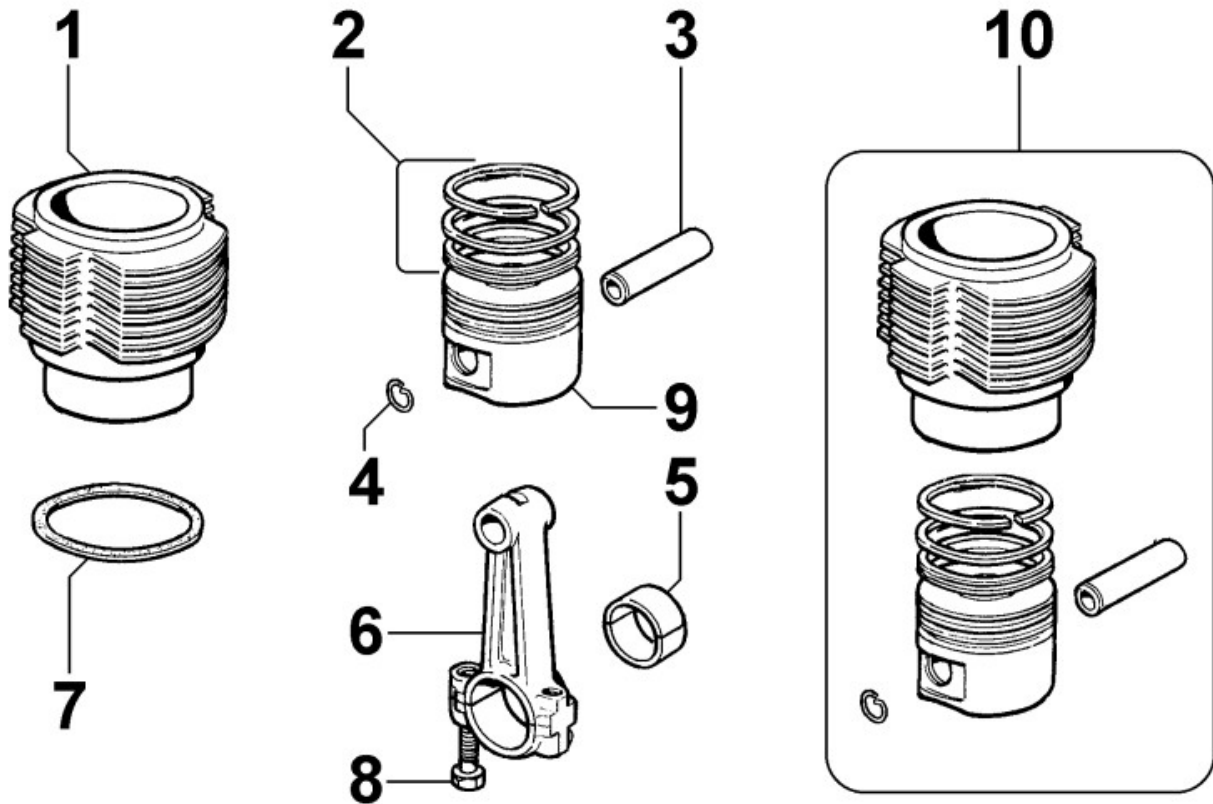

ED2A9860

Spare Parts Catalogue

Update Date 07/11/2012

Print Date 05/12/2012

Tavola ricambi

Index	Description
8010250310	CRANKSHAFT
8011250010	PISTON / CONNECTING ROD
8012250410	FLYWHEEL
8020250010	CRANKCASE
8021250010	CYLINDER HEAD
8022250010	HEAD COVER
8023250010	FLYWHEEL SIDE SUPPORT
8024250010	CRANKCASE COVER
8025250120	ENGINE MOUNTS
8026250010	CRANKSHAFT CENTRAL SUPPORT
8030250010	INJECTION SYSTEM
8035250010	CAMSHAFT
8038250010	TIMING GEAR
8040250010	OIL PUMP
8041250010	OIL PAN
8042250010	OIL FILTER
8043250010	OIL DIPSTICK
8044250010	OIL PRESSURE VALVE
8045250050	BREATHER SYSTEM
8050250010	SPEED GOVERNOR
8051250010	CONTROLS
8062250200	FUEL FEED PUMP
8063250350	FUEL TANK
8064250120	FUEL PIPING
8070250010	AIR SHROUD
8072250130	COOLING PLATES
8080250010	AIR INLET MANIFOLD / AIR FILTER
8081250010	AIR CLEANER
8085250170	EXHAUST GAS MANIFOLD
8100250420	VOLTAGE ALTERNATOR
8101250030	STARTING MOTOR
8102250020	OIL PRESSURE SWITCH
8110250040	STARTING
8160250040	ENGINE BELL / BACKPLATE
8161250020	CLUTCH BELL / CLUTCH SUPPORT
8170250100	FLYWHEEL PROTECTION
8176250020	MUFFLER GUARD

Tavola ricambi

Index	Description
8190250010	VARIOUS ACCESSORIES

8010250310 - CRANKSHAFT

Pos	Kit	Included In	Code	Description	Qty	Old Code	Tech. Info
1	(A)		ED00A21R0270-S	ALBERO GOMITO/CRANKSHAFT **	1		
2		(A)	ED00498R0350-S	KEY	2		
4		(A) (B)	ED0090801320-S	CAP	4		

8011250010 - PISTON / CONNECTING ROD

Pos	Kit	Included In	Code	Description	Qty	Old Code	Tech. Info
1		(C)	ED00203R0980-S	CYLINDER	2		
2		(A)	ED00A21R0320-S	PISTON RINGS	2		
3		(A) (C)	ED00854R0180-S	PIN	2		
4		(A) (C)	KDISC.		2	ED00059R0860-S	
5			ED00A26R0370-S	SLIDING BEARING	2	ED00316R0750-S	
5			ED00A26R0400-S	SLIDING BEARING	2	ED00316R0780-S	
5			ED00A26R0410-S	SLIDING BEARING	2	ED00316R0790-S	
6	(B)		ED00100R0410-S	CONNECTING ROD	2		
7			ED00451R0730-S	GASKET	2		
7			ED00451R0740-S	GASKET	2		
8		(B)	ED0017701010-S	BOLT	2		
9	(A)	(C)	ED00A21R0280-S	PISTON	2		
10	(C)		ED00A23R0420-S	CYLINDER PISTON KIT	2		