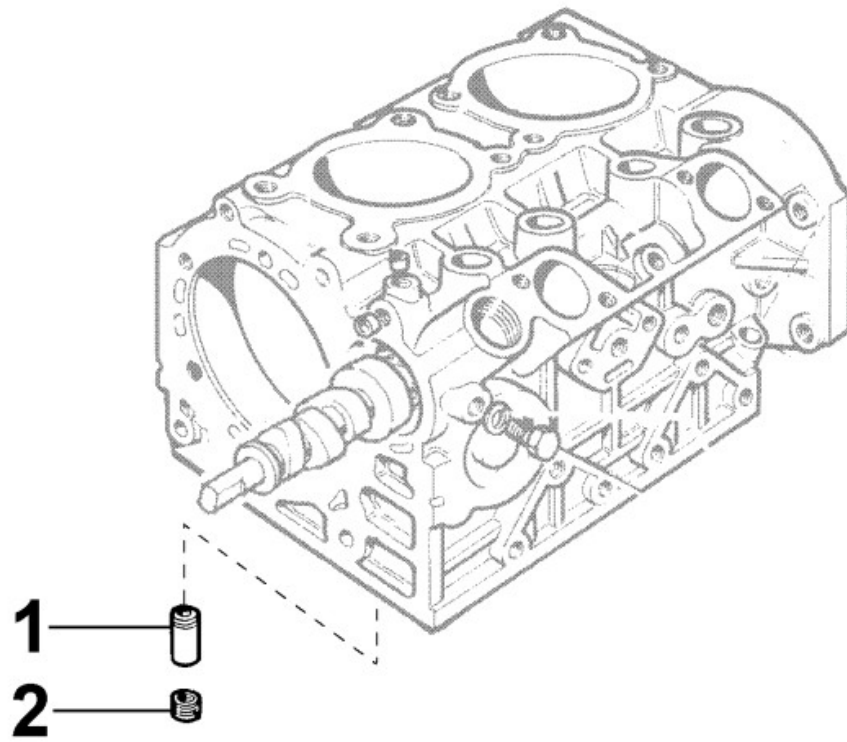

8044250010 - OIL PRESSURE VALVE

Pos	Kit	Included In	Code	Description	Qty	Old Code	Tech. Info
1			ED00956R0450-S	VALVE	1		
2			ED00999R0200-S	SCREW	1