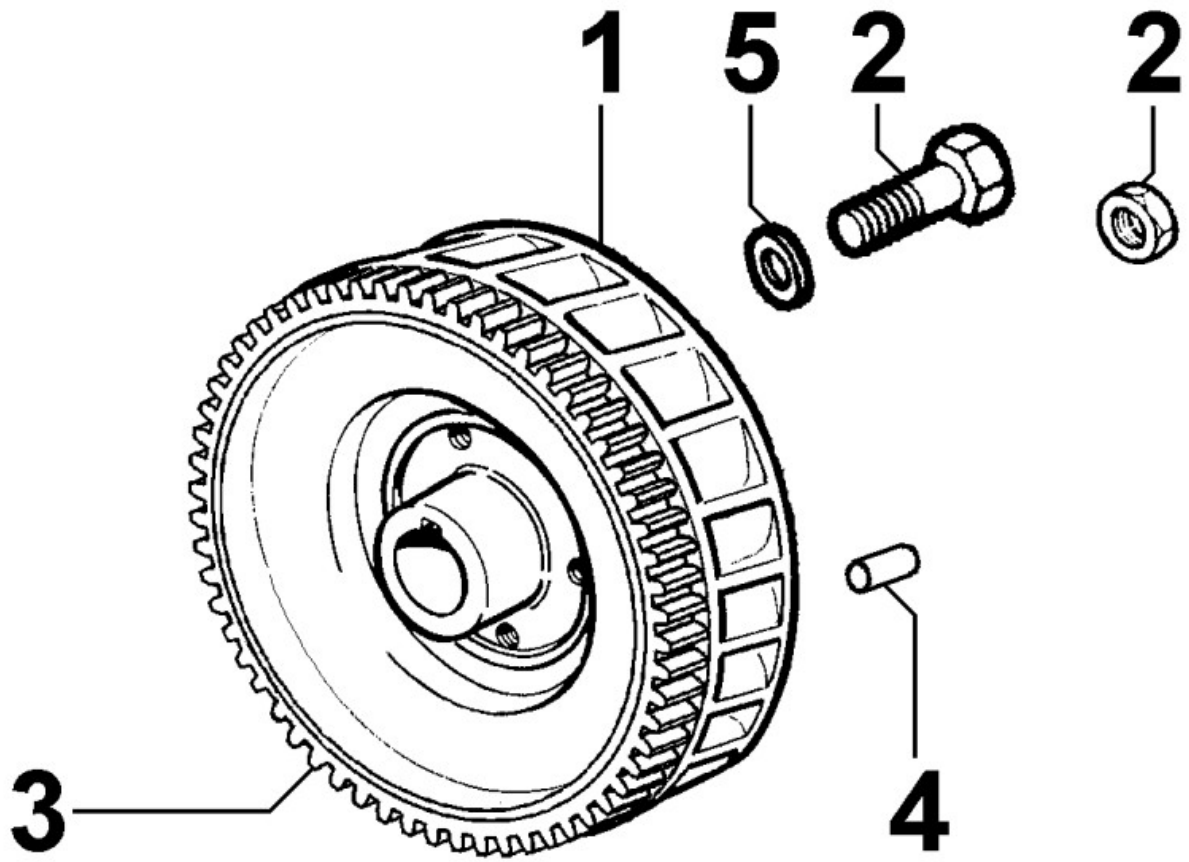

8012250410 - FLYWHEEL

Pos	Kit	Included In	Code	Description	Qty	Old Code	Tech. Info
1	(A)		ED0098814750-S	FLYWHEEL	1		
2			ED00325R0840-S	NUT	1		
3		(A)	ED00256R0140-S	STARTING GEAR	1