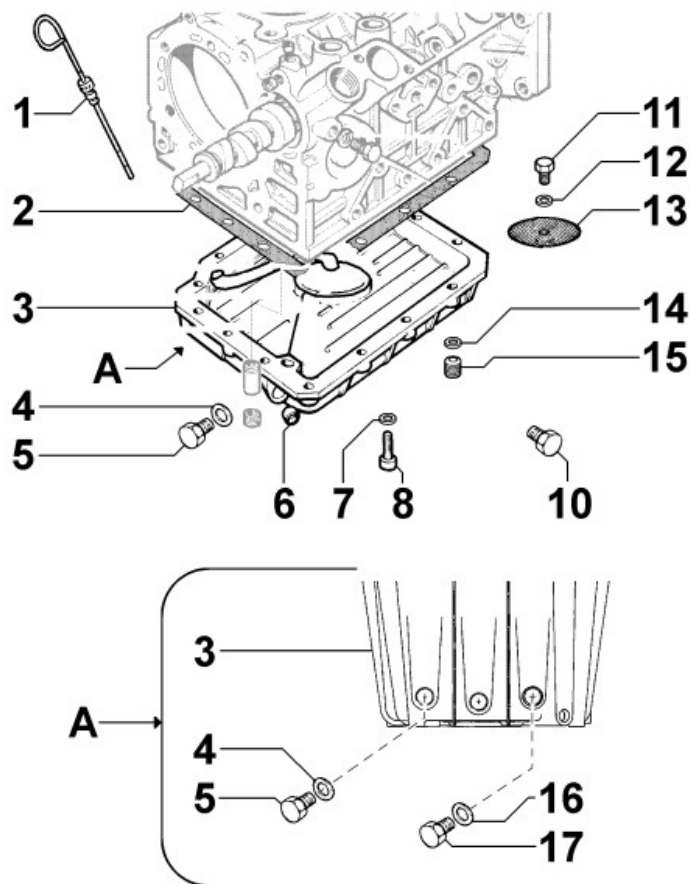

8041250010 - OIL PAN

Pos	Kit	Included In	Code	Description	Qty	Old Code	Tech. Info
2			ED0046011890-S	GASKET	1		
3	(A)		ED0066456230-S	OIL PAN	1		
4		(A)	ED0046700610-S	C.GASKET	1		
5		(A)	ED0089650050-S	CAP	1		
6		(A)	ED00886R0570-S	PLUG	1		
8			ED0017601380-S	BOLT	15		
11		(A)	ED0017600010-S	BOLT	1		
12		(A)	ED0076250080-S	WASHER	1		
13		(A)	ED00734R0720-S	NET	1