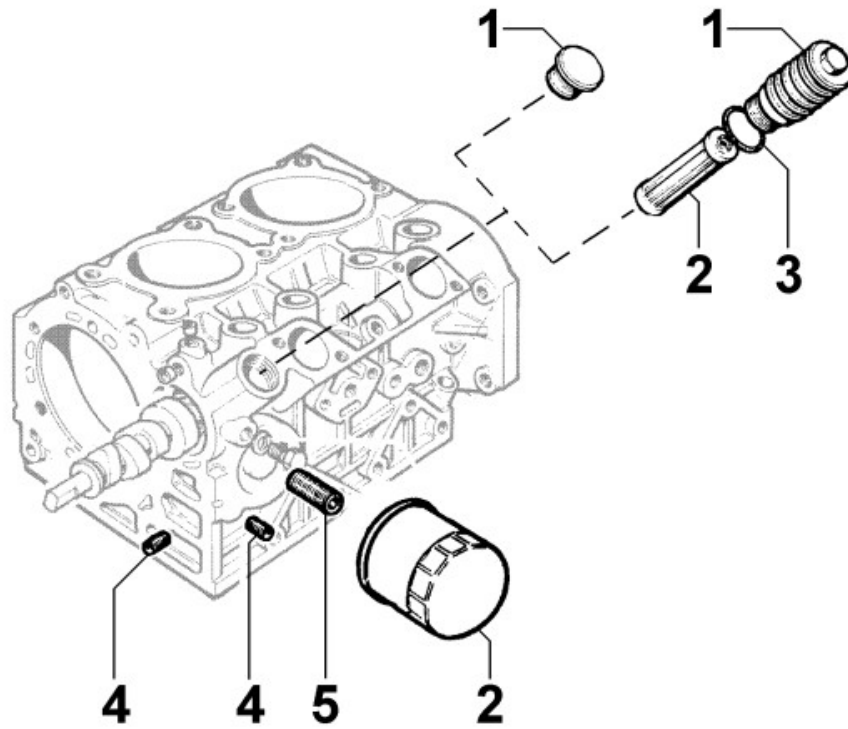

8042250010 - OIL FILTER

Pos	Kit	Included In	Code	Description	Qty	Old Code	Tech. Info
1			ED00894R0550-S	TAPPO/PLUG	1		
2			ED0021751950-S	CARTRIDGE	1	ED00175R0050-S	
3			ED00579R0690-S	SEAL RING	1