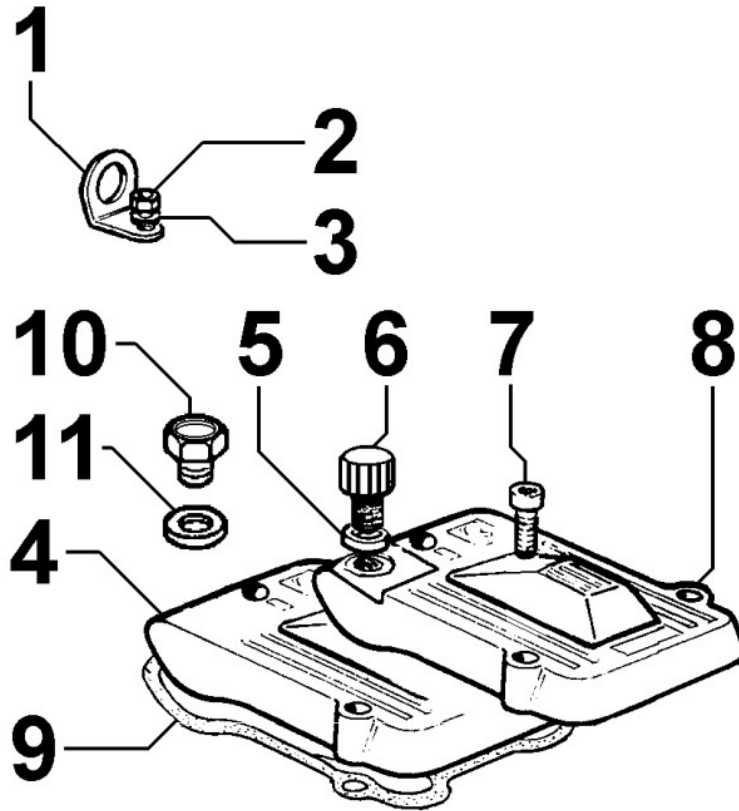

8021250010 - CYLINDER HEAD

Pos	Kit	Included In	Code	Description	Qty	Old Code	Tech. Info
2	(D)	(B)	ED00104R0390-S	ROCKER ARM	2		
3	(D)	(B)	ED00104R0400-S	ROCKER ARM	2		
4		(A) (B) (D)	ED00323R0070-S	NUT	1		
5		(B)	ED0046700880-S	GASKET	4		
6		(B)	ED00602R0030-S	PIN	4		
7		(B)	ED0064001010-S	RETAINER	4		
8		(B)	ED00809R0040-S	LOCK	8		
9		(B)	ED00540R0770-S	SPRING	4		
10		(B)	ED0064000980-S	RETAINER	4		
11		(C)	ED00059R0680-S	RING	1		
12	(C)	(E)	ED00464R0770-S	VALVE GUIDE	2	ED00464R0560-S	
13		(A) (B)	ED0045350150-S	VALVE STEM SEAL d.7	4		
14		(B)	ED00676R0880-S	STUD	2		
15			ED00326R0380-S	NUT	5		
16			ED00326R0410-S	NUT	3		
17			ED00772R0020-S	WASHER	8		
19	(E)		ED00A21R0380-S	ASSEMBLY CYL.HEAD	2	ED0092011740-S	
20		(A) (B) (E)	ED00059R0870-S	VALVE SEAT	1		
21		(A) (B) (E)	ED00059R0880-S	VALVE SEAT (INTAKE)	1		
22			ED0047307860-S	HEAD GASKET MD150 SP.0,95	0		▲
22			ED0047307870-S	CYL HEAD GASKET	0		▲
22			ED0047307880-S	GASKET	0		▲
22			ED0047307890-S	GASKET	0		▲
23			ED00684R0260-S	STUD BOLT	8		
24		(B)	ED00960R0540-S	VALVE	2		
25		(B)	ED00960R0530-S	VALVE	2		
29		(A) (B) (D)	ED00726R0030-S	ROCK.A.ADJ.SCREW	1		
31			ED00A21R0410-S	GASKET	1		▲
32			ED00A22R0920-S	GASKET SET	1		▲

Pos	Kit	Included In	Code	Description	Qty	Old Code	Tech. Info
32			ED00A22R0920-S	GASKET SET	1		

8022250010 - HEAD COVER

Pos	Kit	Included In	Code	Description	Qty	Old Code	Tech. Info
1			ED0085060030-S	AN.BRACKET	1		
2			ED0032400160-S	HEX.NUT	1	ED00323R0030-S	
3			ED0076250120-S	WASHER	1		
4			ED00233R0820-S	COVER	1		
6			ED0090320950-S	FILLERPL.	1		
7			ED0097320780-S	SCREW	6		
8			ED00233R0840-S	COVER	1		
9			ED0044000870-S	GASKET	2		
11			ED00758R0390-S	WASHER	1		