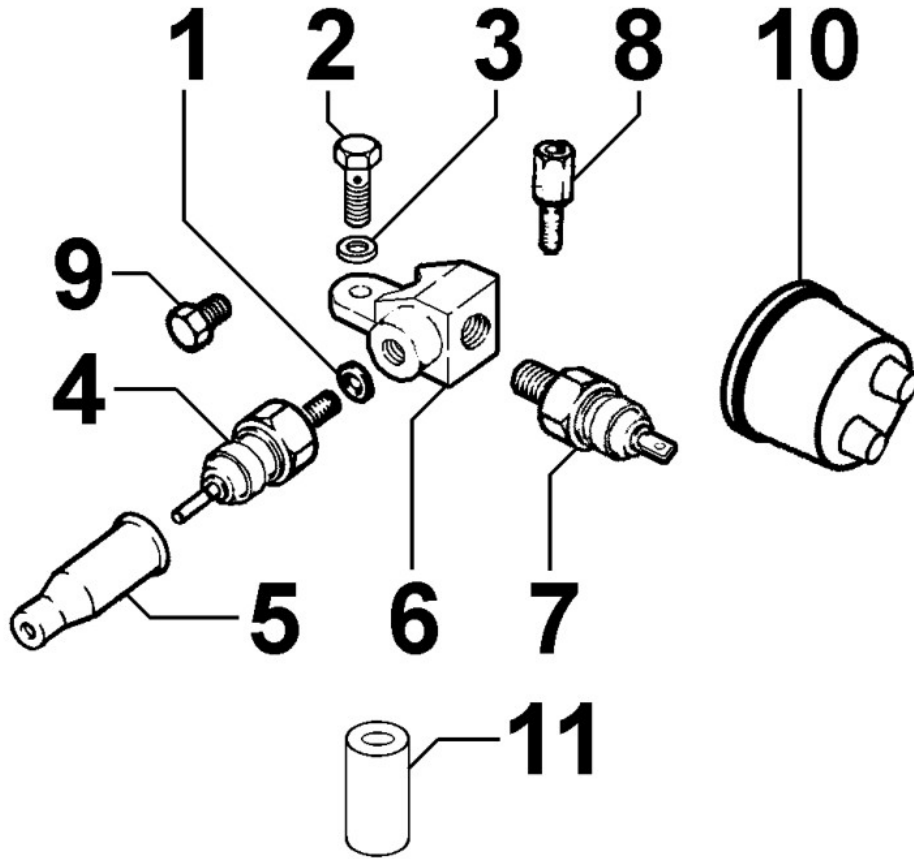

8102250020 - OIL PRESSURE SWITCH

Pos	Kit	Included In	Code	Description	Qty	Old Code	Tech. Info
1			ED0046700580-S	GASKET	1		
4			ED00674R0010-S	OIL PRESSURE SWITCH	1		
5			ED0064910130-S	PIPE ELBOW	1