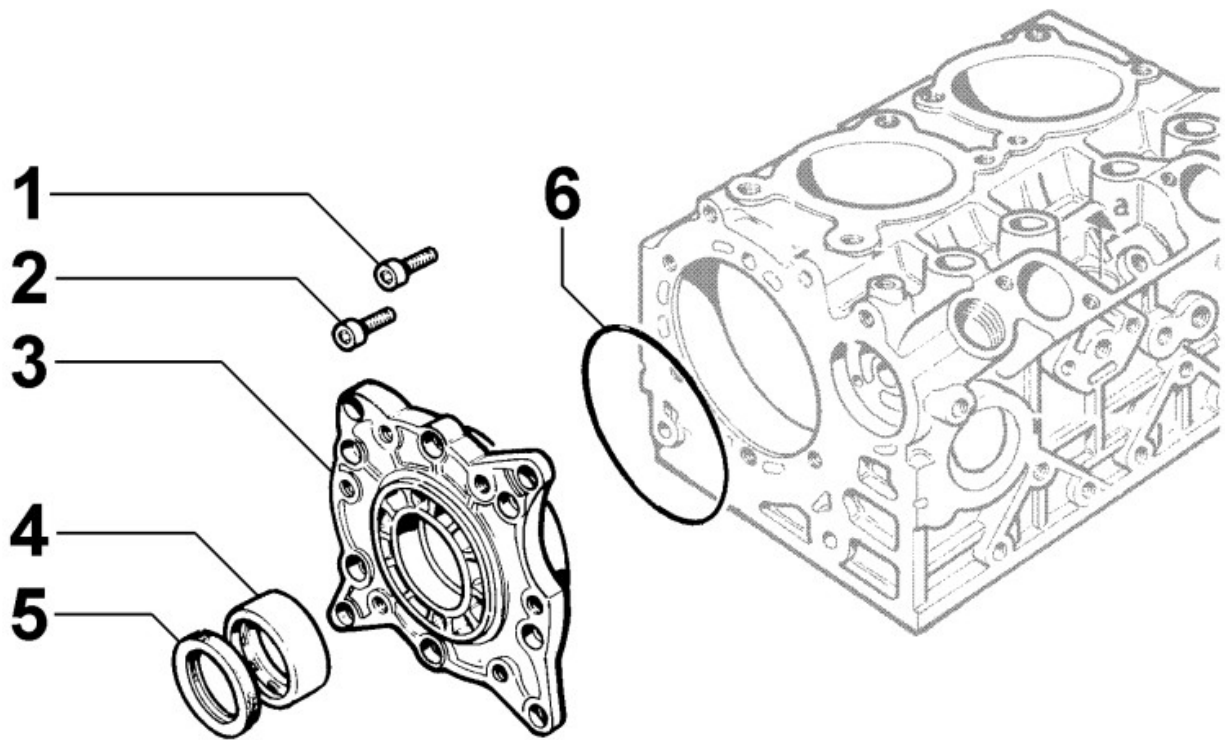

Pos	Kit	Included In	Code	Description	Qty	Old Code	Tech. Info
32			ED00A22R0920-S	GASKET SET	1		

8022250010 - HEAD COVER

Pos	Kit	Included In	Code	Description	Qty	Old Code	Tech. Info
1			ED0085060030-S	AN.BRACKET	1		
2			ED0032400160-S	HEX.NUT	1	ED00323R0030-S	
3			ED0076250120-S	WASHER	1		
4			ED00233R0820-S	COVER	1		
6			ED0090320950-S	FILLERPL.	1		
7			ED0097320780-S	SCREW	6		
8			ED00233R0840-S	COVER	1		
9			ED0044000870-S	GASKET	2		
11			ED00758R0390-S	WASHER	1		

8023250010 - FLYWHEEL SIDE SUPPORT

Pos	Kit	Included In	Code	Description	Qty	Old Code	Tech. Info
1			ED0097320920-S	SCREW	2		
2			ED0097301180-S	SCREW	8		
3	(A)		ED0086753000-S	SUPPORT	1		
4			ED00310R0800-S	SLIDING BEARING	1		
4			ED00310R0810-S	SLIDING BEARING	1		
4		(A)	ED00310R0770-S	SLIDING BEARING	1	ED0016112040-S	
5			ED00054R0170-S	SEALING OIL RING 45X60X7	1		
6			ED00579R0780-S	O-RING	1		