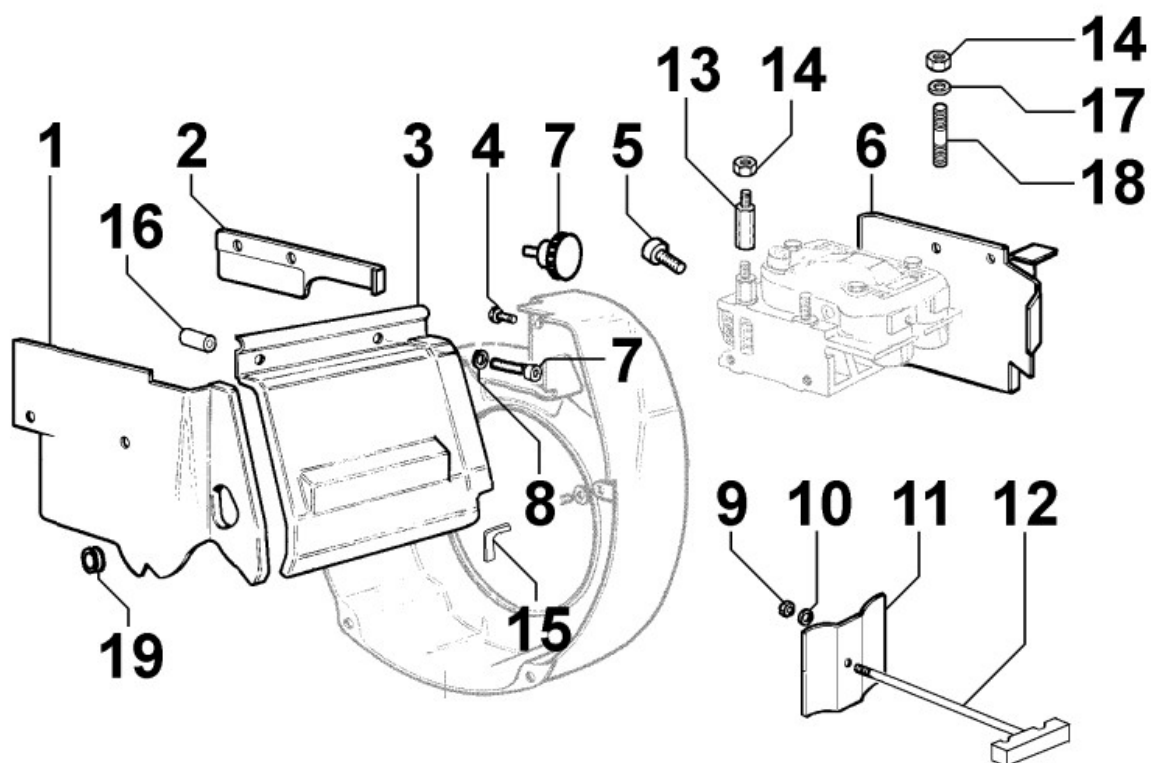

8072250130 - COOLING PLATES

Pos	Kit	Included In	Code	Description	Qty	Old Code	Tech. Info
1			ED00588R0880-S	PARATIA/CONVEYOR	1		
3			ED00296R0790-S	CONVEYER	1		
4			ED0097901380-S	CH-H.SCREW	2		
6			ED00588R0850-S	SHROUD	1		
7			ED0097310920-S	ALLEN SCREW	2		
8			ED0076250120-S	WASHER	2		
15			ED0047755280-S	GUARNIZIONE PER LAMIERA	0