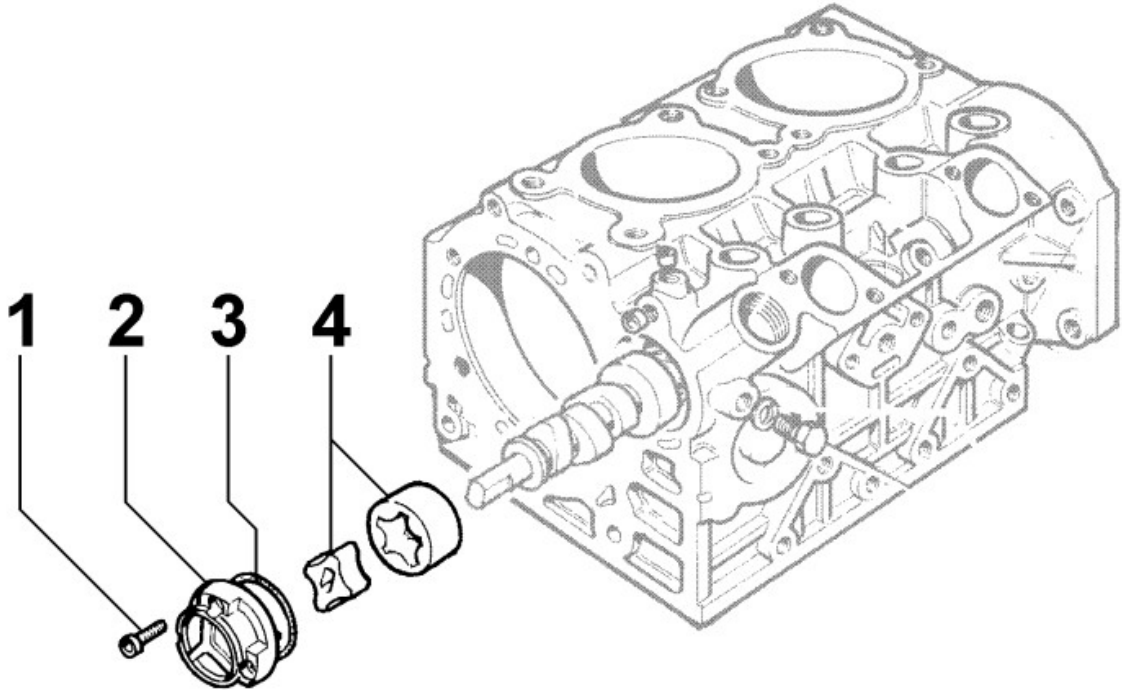

8040250010 - OIL PUMP

Pos	Kit	Included In	Code	Description	Qty	Old Code	Tech. Info
1			ED0097304380-S	SCREW TCEI M5x28 UNI5931-8G	3		
2			ED00233R0860-S	COVER	1		
3			ED00579R0490-S	RING	1		
4			ED00A21R0430-S	OIL PUMP	1