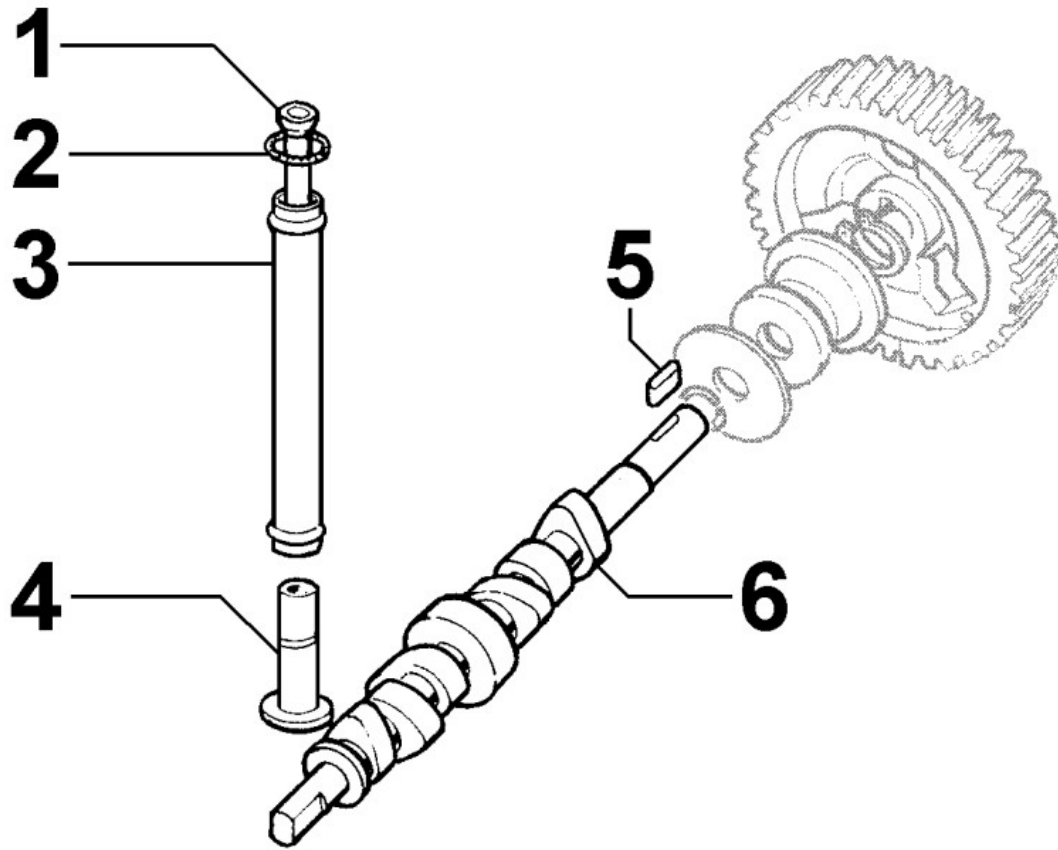

8035250010 - CAMSHAFT

Pos	Kit	Included In	Code	Description	Qty	Old Code	Tech. Info
1			ED00072R0030-S	PUSH ROD	4		
2			ED0012000060-S	O RING	8		
3			ED00940R0280-S	PIPE	4		
4			ED00708R0190-S	TAPPET	4		
5			ED00498R0360-S	KEY	1		
6			ED00A21R0370-S	CAMSHAFT	1