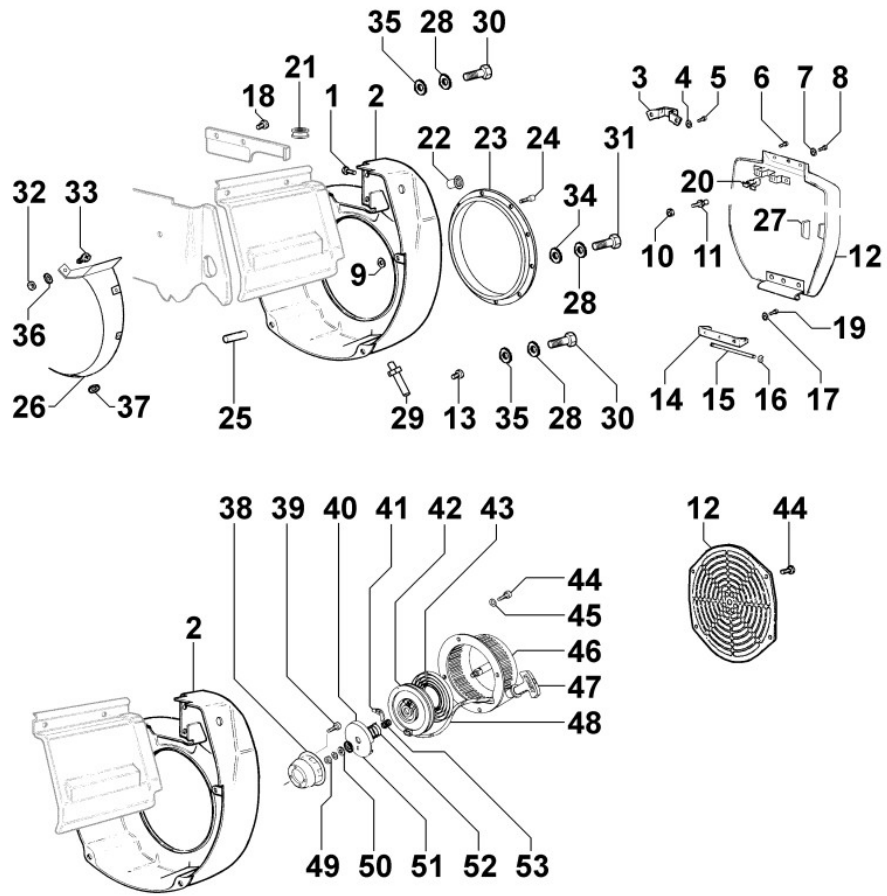

8070250010 - AIR SHROUD

Pos	Kit	Included In	Code	Description	Qty	Old Code	Tech. Info
1			ED0097301070-S	SCREW	4		
2			ED0025696770-S	CONVEYOR	1		
9			ED0076250080-S	WASHER	2		
18			ED0097901380-S	CH-H.SCREW	2