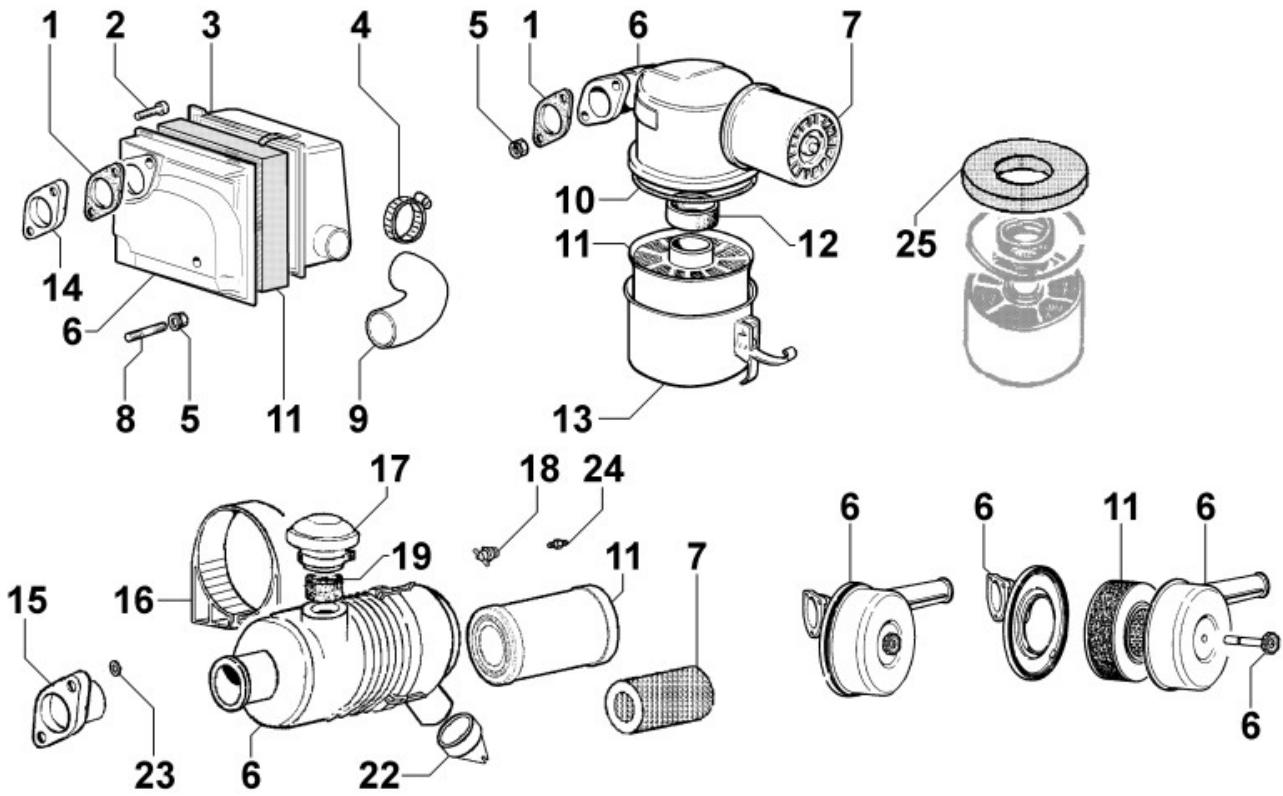

8081250010 - AIR CLEANER

Pos	Kit	Included In	Code	Description	Qty	Old Code	Tech. Info
1			ED00450R0350-S	GASKET	1		
5			ED0032400210-S	HEX.NUT	2		
6	(A)		KV.M.		1	ED00252R0310-S	
6	(A)		ED00388R0480-S	AIR CLEANER	1		
7		(A)	ED00670R0140-S	PREFILTER	1		
10		(A)	ED00579R0730-S	RING	1		
11		(A)	ED00359R0290-S	CARTRIDGE	1		
12		(A)	ED00451R0060-S	GASKET	1		
25		(A)	ED00060R0130-S	ANELLO/RING	1