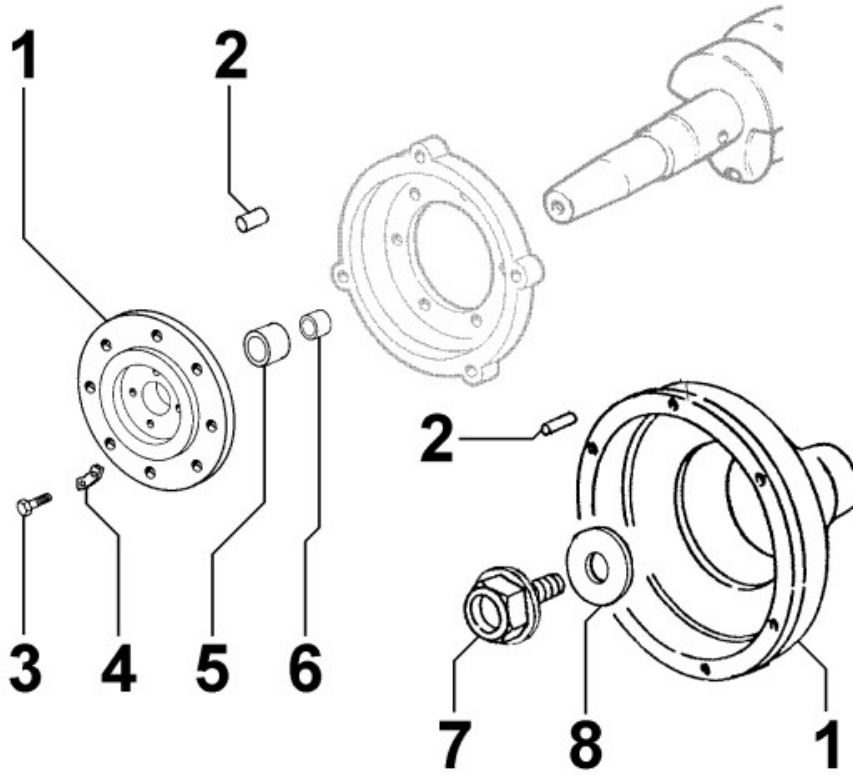

8161250020 - CLUTCH BELL / CLUTCH SUPPORT

Pos	Kit	Included In	Code	Description	Qty	Old Code	Tech. Info
1			ED00639R0560-S	PLATORELLO/DISC	1		
2			ED00841R0170-S	SPINA/PIN 10	2		
3			ED00995R0660-S	VITE M.8X30/SCREW 10	4		
4			ED00608R0500-S	PIASTRINA/PLATE 10	4		
5			ED00042R0160-S	ANELLO/RING	1		
5			ED00108R0450-S	BOCCOLA/BUSHING	1