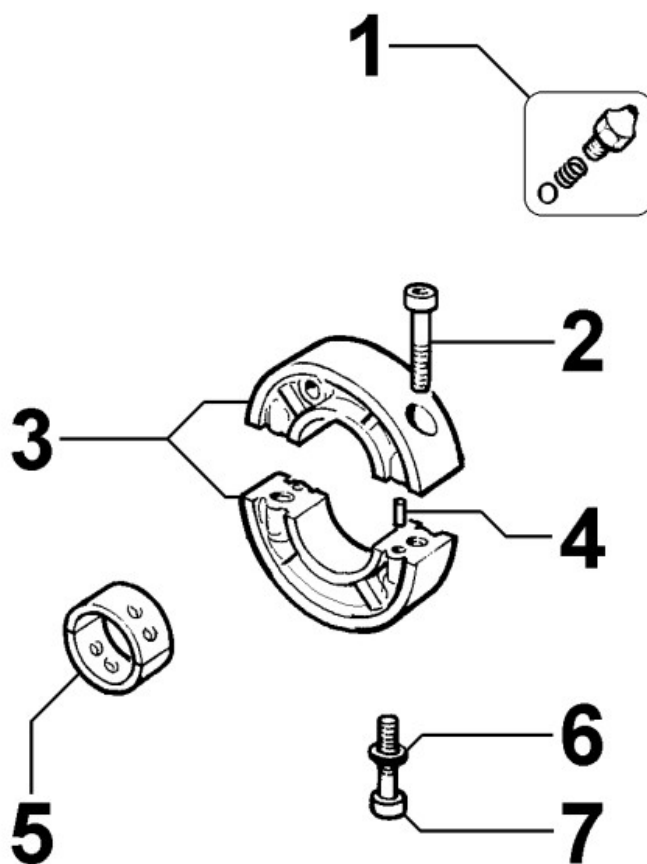

8023250010 - FLYWHEEL SIDE SUPPORT

Pos	Kit	Included In	Code	Description	Qty	Old Code	Tech. Info
1			ED0097320920-S	SCREW	2		
2			ED0097301180-S	SCREW	8		
3	(A)		ED0086753000-S	SUPPORT	1		
4			ED00310R0800-S	SLIDING BEARING	1		
4			ED00310R0810-S	SLIDING BEARING	1		
4		(A)	ED00310R0770-S	SLIDING BEARING	1	ED0016112040-S	
5			ED00054R0170-S	SEALING OIL RING 45X60X7	1		
6			ED00579R0780-S	O-RING	1		

8025250120 - ENGINE MOUNTS

Pos	Kit	Included In	Code	Description	Qty	Old Code	Tech. Info
1			ED0017700050-S	BOLT	6		
7			ED0076250980-S	WASHER	6		

8026250010 - CRANKSHAFT CENTRAL SUPPORT

Pos	Kit	Included In	Code	Description	Qty	Old Code	Tech. Info
2			ED0097300310-S	ALLEN SCREW	2		
3			ED00880R0260-S	SUPPORT	1		
4			ED0084000200-S	PARAL.PIN	2		
5			ED00A26R0490-S	SLIDING BEARING	2	ED00310R0310-S	
5			ED00A26R0500-S	SLIDING BEARING	1	ED00310R0430-S	
5			ED00A26R0510-S	SLIDING BEARING	1	ED00310R0440-S	
6			ED0076250100-S	WASHER	2		
7			ED0097300320-S	SCREW	2		