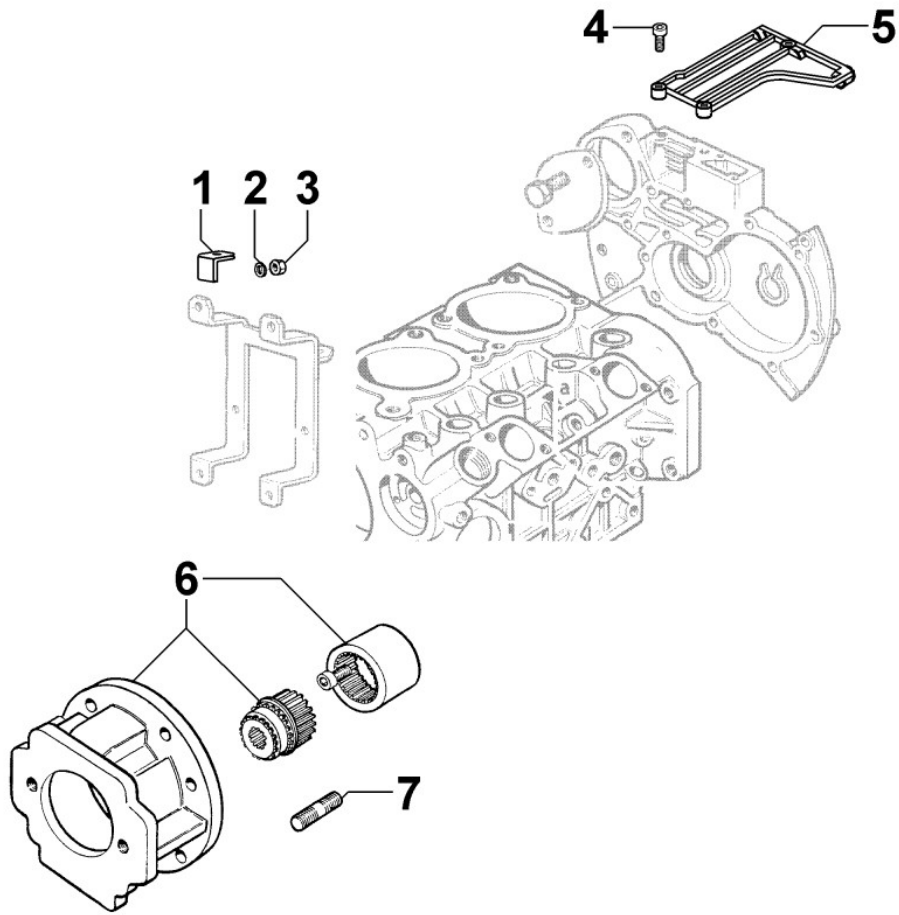

8190250010 - VARIOUS ACCESSORIES

Pos	Kit	Included In	Code	Description	Qty	Old Code	Tech. Info
4			ED0097301180-S	SCREW	2		
5			ED00880R0060-S	SUPPORTO/SUPPORT	1