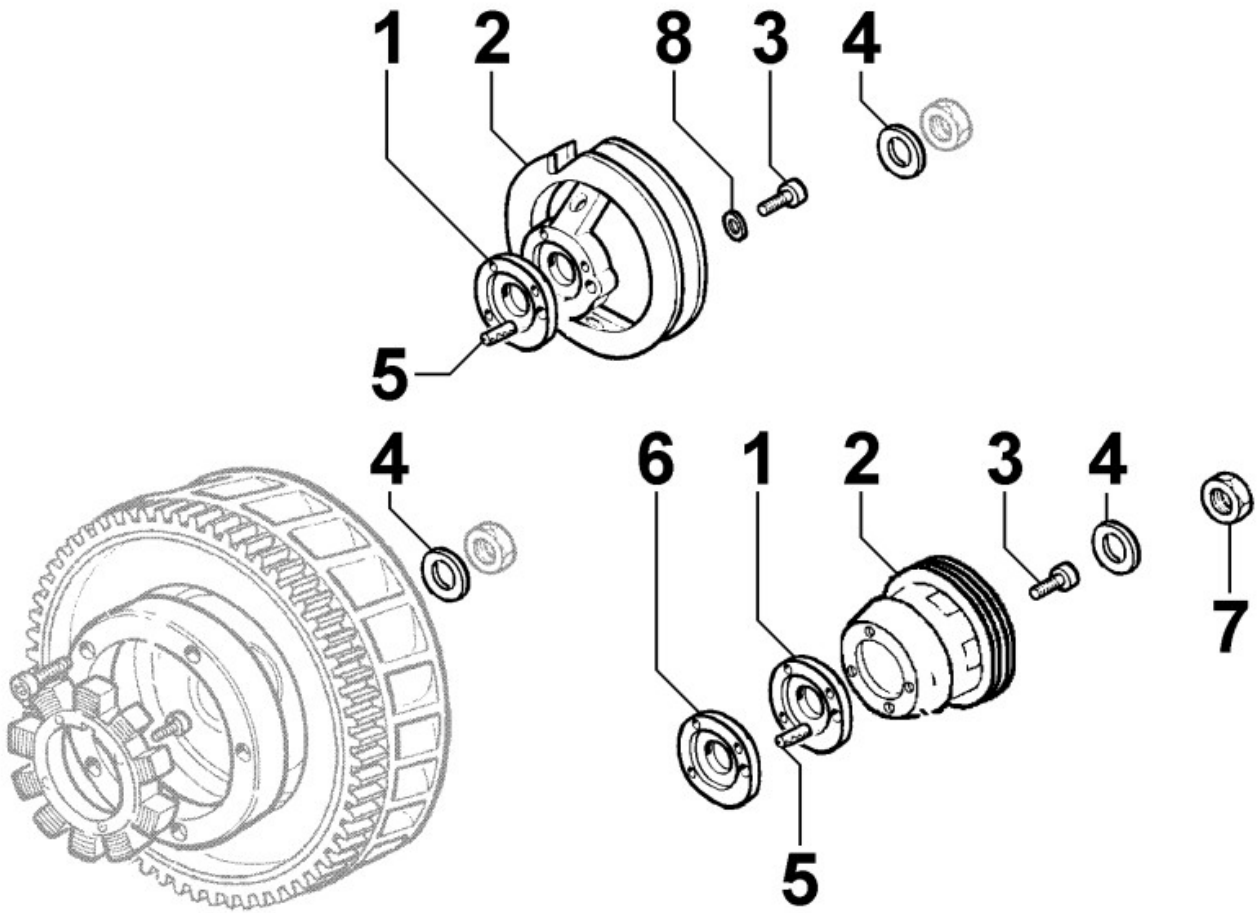

8110250040 - STARTING

Pos	Kit	Included In	Code	Description	Qty	Old Code	Tech. Info
4			ED00771R0460-S	WASHER	1