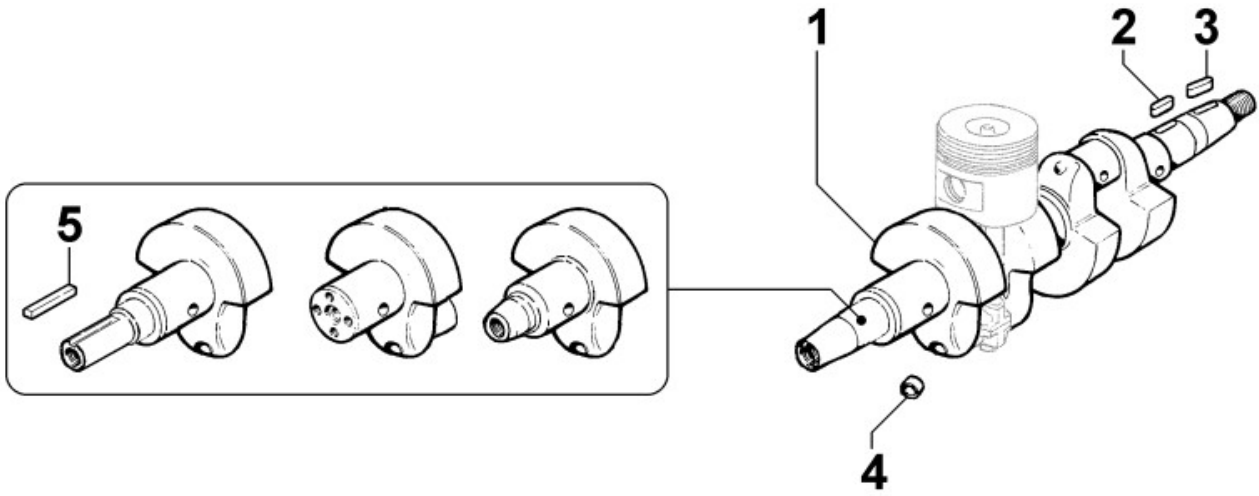

8010250310 - CRANKSHAFT

Pos	Kit	Included In	Code	Description	Qty	Old Code	Tech. Info
1	(A)		ED00A21R0270-S	ALBERO GOMITO/CRANKSHAFT **	1		
2		(A)	ED00498R0350-S	KEY	2		
4		(A) (B)	ED0090801320-S	CAP	4