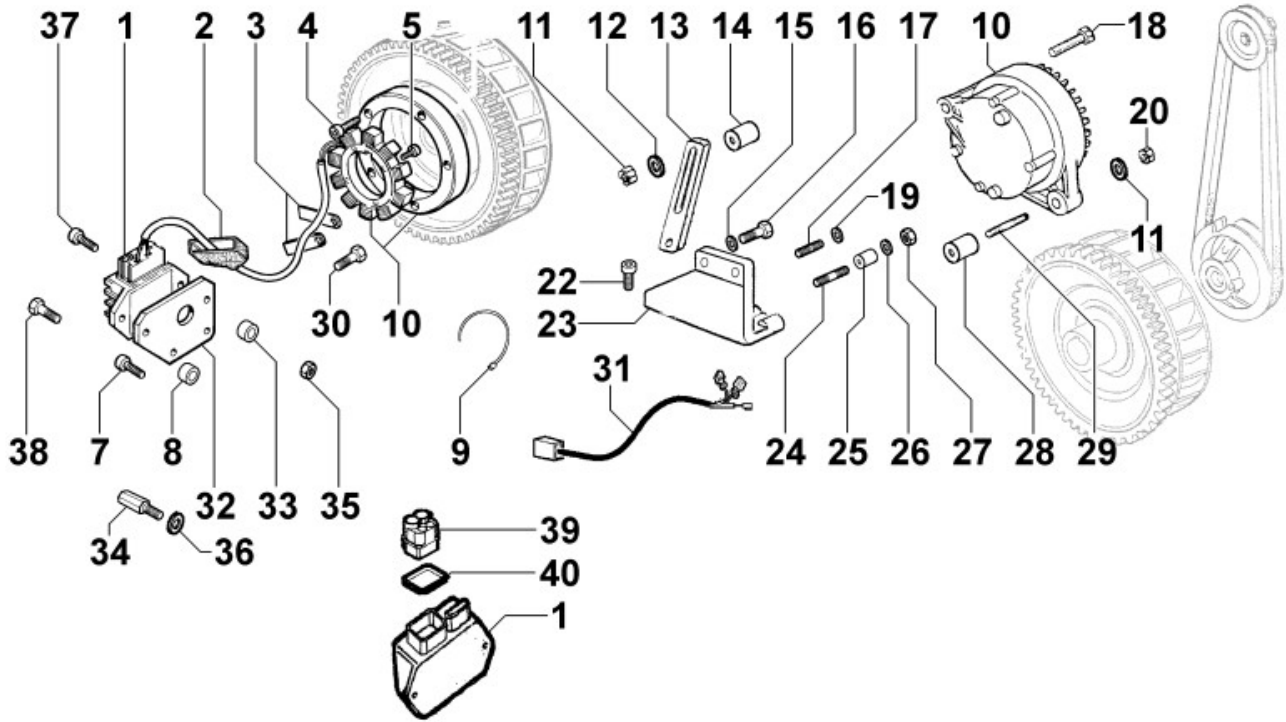

8100250420 - VOLTAGE ALTERNATOR

Pos	Kit	Included In	Code	Description	Qty	Old Code	Tech. Info
1			ED0073623830-S	VOLT.REGUL.FVIC	1		
2			ED0021450140-S	CAP	1		
3			ED00613R0760-S	PLATE	2		
4			ED0097303190-S	SCREW	5		
5			ED0017550240-S	BOLT	4		
7			ED0097320630-S	CAPSCREW	2		
8			ED0035210430-S	SPACER	2		
9			ED0024710190-S	COLLAR	1		
10			ED0011573410-S	ALTERNATOR	1		⚠