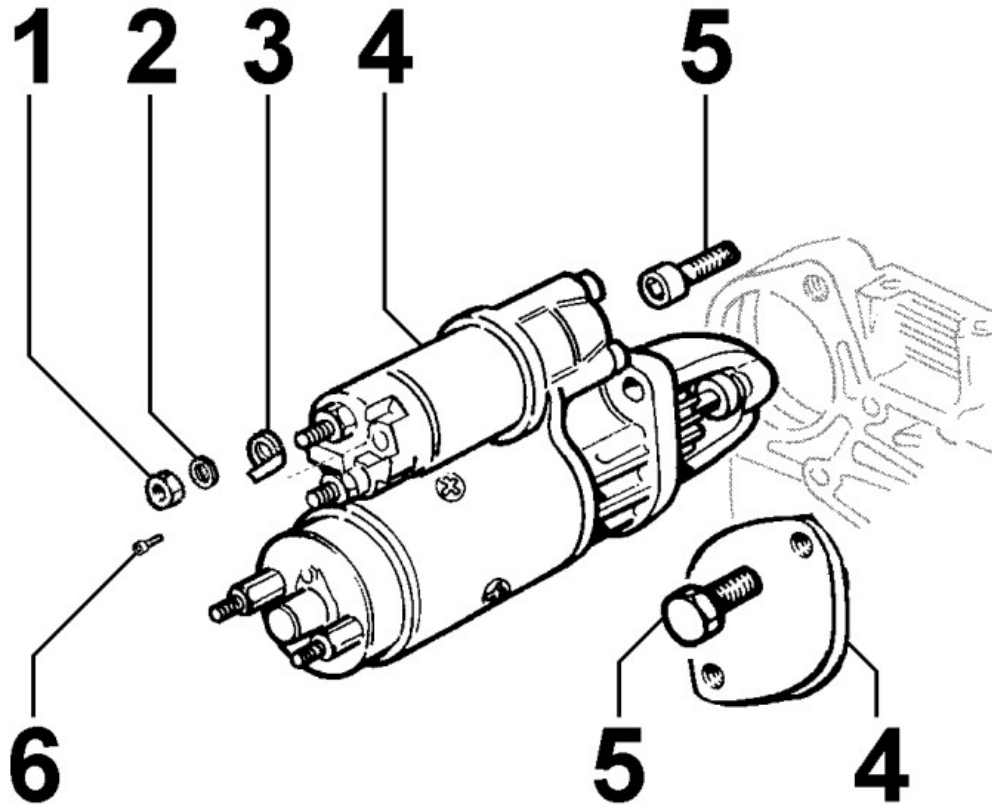

8101250030 - STARTING MOTOR

Pos	Kit	Included In	Code	Description	Qty	Old Code	Tech. Info
1			ED0032400160-S	HEX.NUT	1	ED00323R0030-S	
2			ED00763R0020-S	WASHER	1		
4			ED00563R0540-S	STARTING MOTOR	1		
5			ED0097300450-S	ALLEN SCREW	2