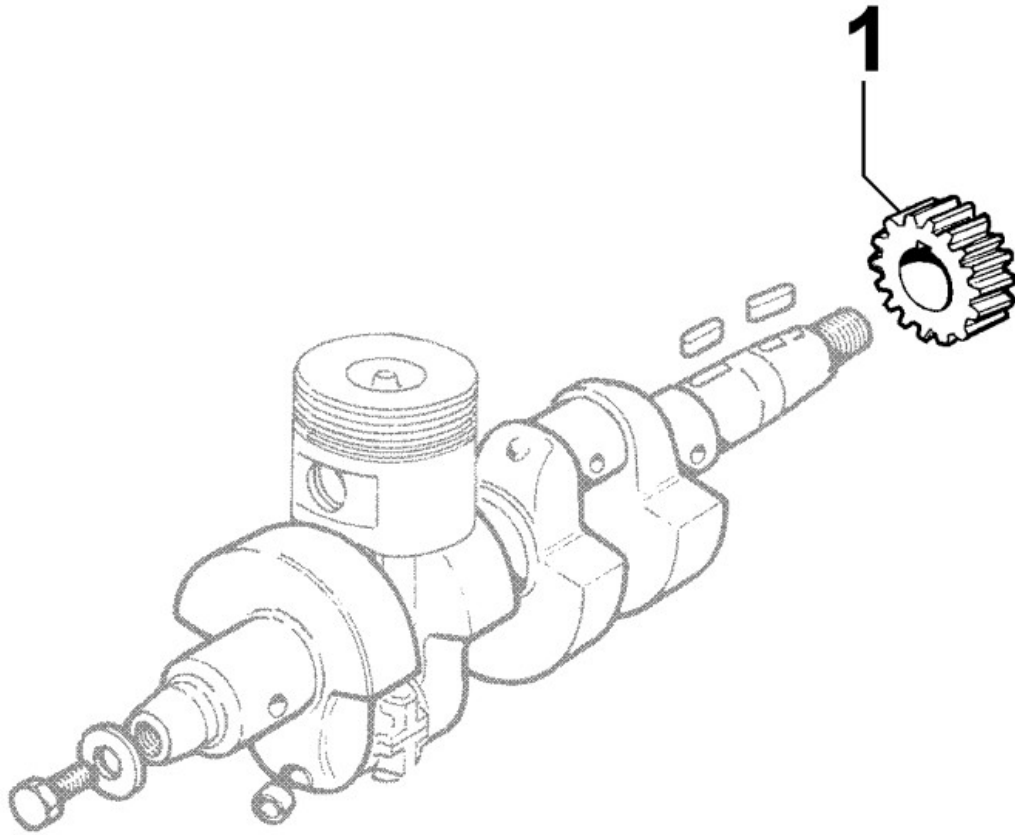

8038250010 - TIMING GEAR

Pos	Kit	Included In	Code	Description	Qty	Old Code	Tech. Info
1			ED00469R0640-S	GEAR	1