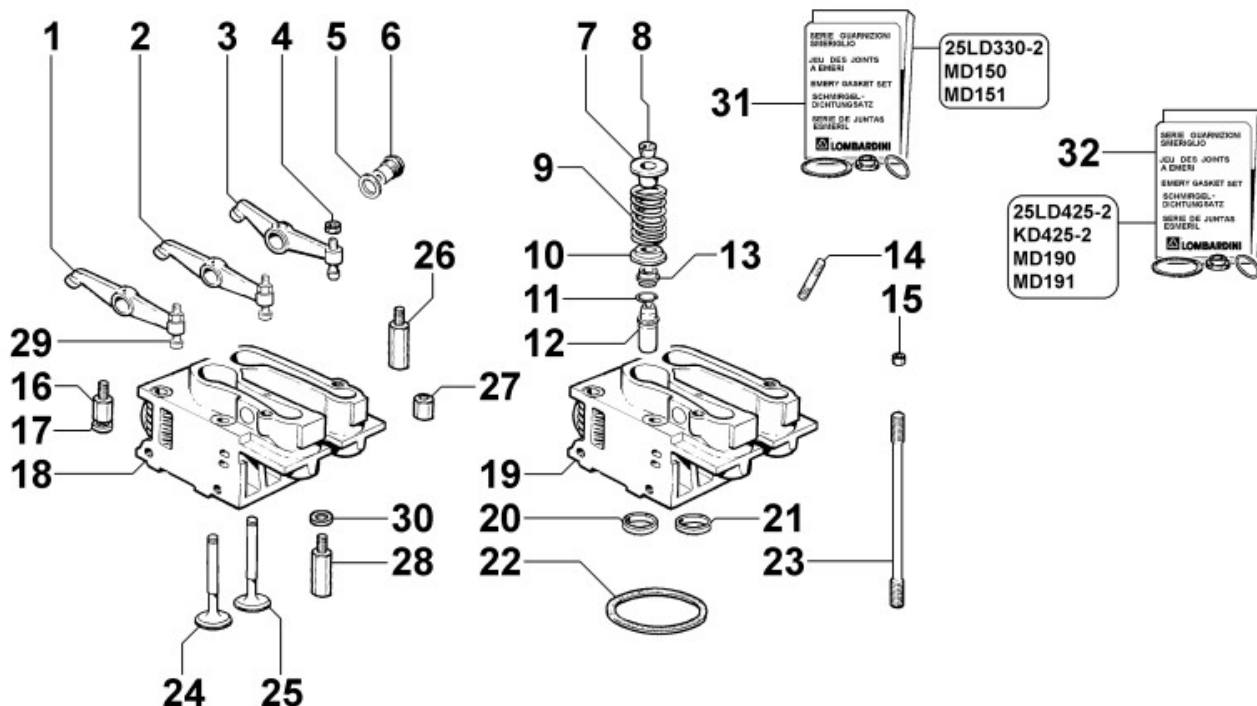

8021250010 - CYLINDER HEAD

Pos	Kit	Included In	Code	Description	Qty	Old Code	Tech. Info
2	(D)	(B)	ED00104R0390-S	ROCKER ARM	2		
3	(D)	(B)	ED00104R0400-S	ROCKER ARM	2		
4		(A) (B) (D)	ED00323R0070-S	NUT	1		
5		(B)	ED0046700880-S	GASKET	4		
6		(B)	ED00602R0030-S	PIN	4		
7		(B)	ED0064001010-S	RETAINER	4		
8		(B)	ED00809R0040-S	LOCK	8		
9		(B)	ED00540R0770-S	SPRING	4		
10		(B)	ED0064000980-S	RETAINER	4		
11		(C)	ED00059R0680-S	RING	1		
12	(C)	(E)	ED00464R0770-S	VALVE GUIDE	2	ED00464R0560-S	
13		(A) (B)	ED0045350150-S	VALVE STEM SEAL d.7	4		
14		(B)	ED00676R0880-S	STUD	2		
15			ED00326R0380-S	NUT	5		
16			ED00326R0410-S	NUT	3		
17			ED00772R0020-S	WASHER	8		
19	(E)		ED00A21R0380-S	ASSEMBLY CYL.HEAD	2	ED0092011740-S	
20		(A) (B) (E)	ED00059R0870-S	VALVE SEAT	1		
21		(A) (B) (E)	ED00059R0880-S	VALVE SEAT (INTAKE)	1		
22			ED0047307860-S	HEAD GASKET MD150 SP.0,95	0		▲
22			ED0047307870-S	CYL HEAD GASKET	0		▲
22			ED0047307880-S	GASKET	0		▲
22			ED0047307890-S	GASKET	0		▲
23			ED00684R0260-S	STUD BOLT	8		
24		(B)	ED00960R0540-S	VALVE	2		
25		(B)	ED00960R0530-S	VALVE	2		
29		(A) (B) (D)	ED00726R0030-S	ROCK.A.ADJ.SCREW	1		
31			ED00A21R0410-S	GASKET	1		▲
32			ED00A22R0920-S	GASKET SET	1		▲