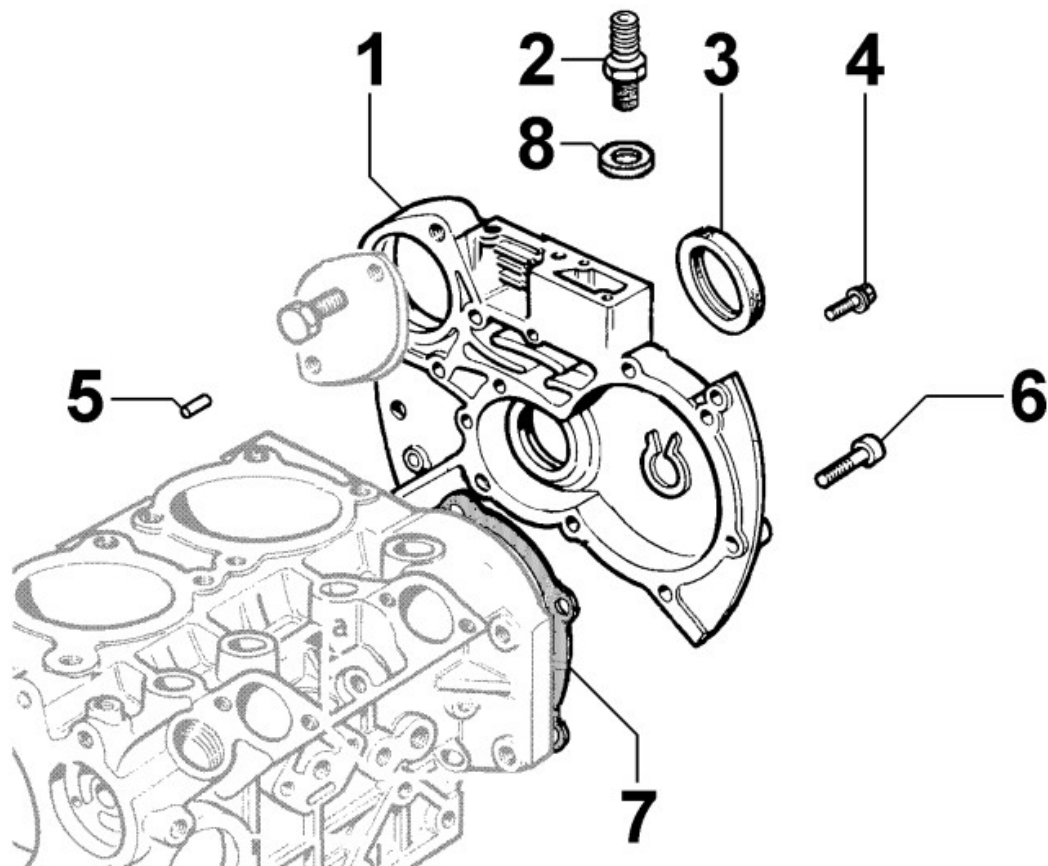

8024250010 - CRANKCASE COVER

Pos	Kit	Included In	Code	Description	Qty	Old Code	Tech. Info
1	(A)		ED00241R0100-S	COVER FOR DISTRIBUTION MD/2 COMPLETE	1		
2		(A)	ED00717R0800-S	UNION	1		
3			ED00054R0310-S	ANELLO TEN.OLIO 38X52X8 1AZ	1		
4			ED0017601310-S	BOLT	1		
5			ED0084001200-S	PARAL.PIN	1		
6			ED0097320640-S	SCREW	10		
7			ED0044311760-S	GASKET	1