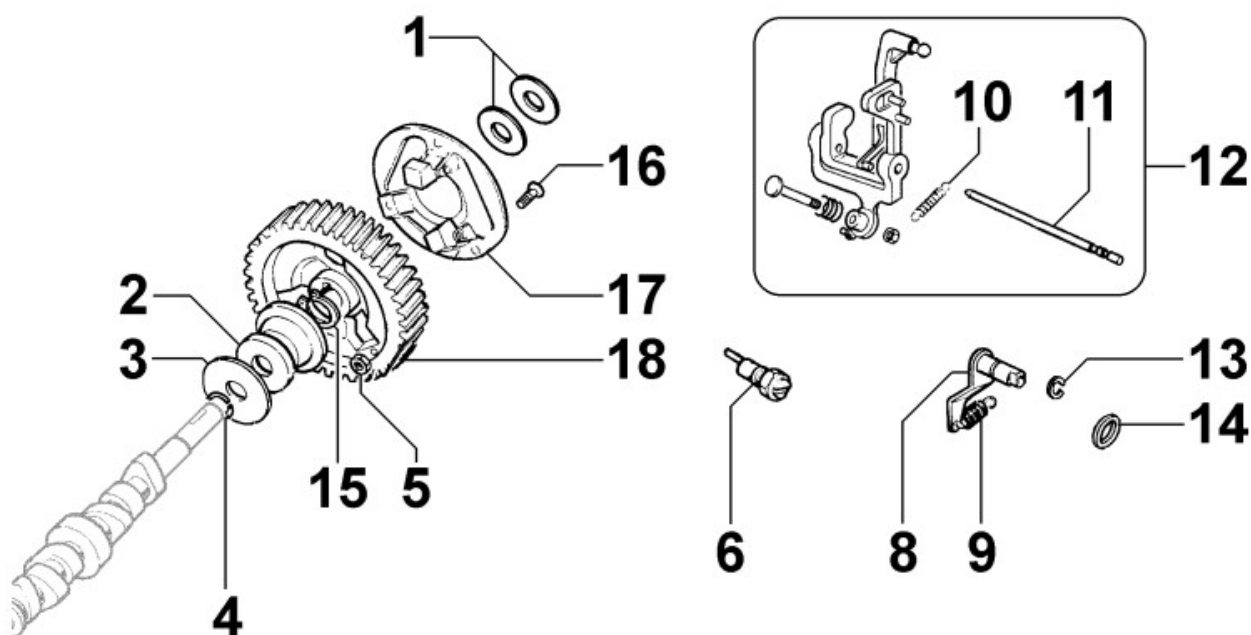

8050250010 - SPEED GOVERNOR

Pos	Kit	Included In	Code	Description	Qty	Old Code	Tech. Info
1			ED00777R0330-S	WASHER	1		
1			ED00777R0340-S	WASHER	1		
2			ED00621R0220-S	CAP	1		
3			ED00777R0780-S	WASHER	1		
4			ED00059R0850-S	RING	1		
5			ED0032030380-S	HEX.NUT	3		
6			ED00722R0410-S	REGISTRO/ADJUSTING SCREW	1		
8			ED00491R0660-S	LEVER EPA	1		
9			ED00551R0290-S	SPRING	1		
10		(A)	ED00551R0140-S	SPRING	1		
11		(A)	ED00601R0770-S	PIN	1		
12	(A)		ED00495R0060-S	LEVA/LEVER	1		
13			ED0011650360-S	RING	1		
14			ED00777R0040-S	WASHER	4		
15			ED0012400130-S	SNAP RING	1		
16			ED00997R0880-S	SCREW SPEI M5x16 UNI5933 10.9	3		
17			ED0048966740-S	REGULATOR GROUP RUGGERINI	1