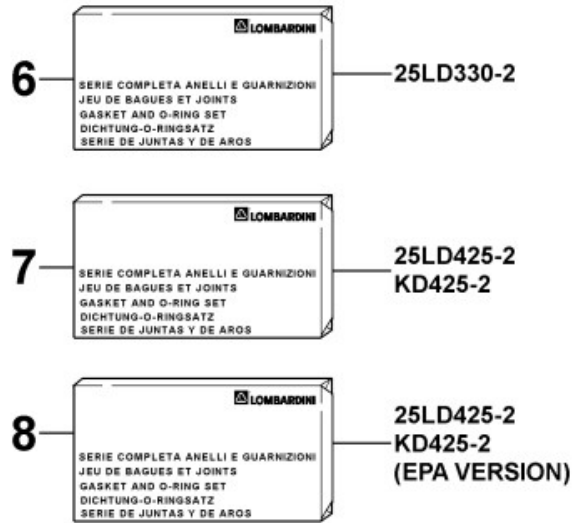

ED2A9860

Spare Parts Catalogue

Update Date 07/11/2012

Print Date 05/12/2012

Tavola ricambi

Index	Description
8010250310	CRANKSHAFT
8011250010	PISTON / CONNECTING ROD
8012250410	FLYWHEEL
8020250010	CRANKCASE
8021250010	CYLINDER HEAD
8022250010	HEAD COVER
8023250010	FLYWHEEL SIDE SUPPORT
8024250010	CRANKCASE COVER
8025250120	ENGINE MOUNTS
8026250010	CRANKSHAFT CENTRAL SUPPORT
8030250010	INJECTION SYSTEM
8035250010	CAMSHAFT
8038250010	TIMING GEAR
8040250010	OIL PUMP
8041250010	OIL PAN
8042250010	OIL FILTER
8043250010	OIL DIPSTICK
8044250010	OIL PRESSURE VALVE
8045250050	BREATHER SYSTEM
8050250010	SPEED GOVERNOR
8051250010	CONTROLS
8062250200	FUEL FEED PUMP
8063250350	FUEL TANK
8064250120	FUEL PIPING
8070250010	AIR SHROUD
8072250130	COOLING PLATES
8080250010	AIR INLET MANIFOLD / AIR FILTER
8081250010	AIR CLEANER
8085250170	EXHAUST GAS MANIFOLD
8100250420	VOLTAGE ALTERNATOR
8101250030	STARTING MOTOR
8102250020	OIL PRESSURE SWITCH
8110250040	STARTING
8160250040	ENGINE BELL / BACKPLATE
8161250020	CLUTCH BELL / CLUTCH SUPPORT
8170250100	FLYWHEEL PROTECTION
8176250020	MUFFLER GUARD

8011250010 - PISTON / CONNECTING ROD

Pos	Kit	Included In	Code	Description	Qty	Old Code	Tech. Info
1		(C)	ED00203R0980-S	CYLINDER	2		
2		(A)	ED00A21R0320-S	PISTON RINGS	2		
3		(A) (C)	ED00854R0180-S	PIN	2		
4		(A) (C)	KDISC.		2	ED00059R0860-S	
5			ED00A26R0370-S	SLIDING BEARING	2	ED00316R0750-S	
5			ED00A26R0400-S	SLIDING BEARING	2	ED00316R0780-S	
5			ED00A26R0410-S	SLIDING BEARING	2	ED00316R0790-S	
6	(B)		ED00100R0410-S	CONNECTING ROD	2		
7			ED00451R0730-S	GASKET	2		
7			ED00451R0740-S	GASKET	2		
8		(B)	ED0017701010-S	BOLT	2		
9	(A)	(C)	ED00A21R0280-S	PISTON	2		
10	(C)		ED00A23R0420-S	CYLINDER PISTON KIT	2		

8012250410 - FLYWHEEL

Pos	Kit	Included In	Code	Description	Qty	Old Code	Tech. Info
1	(A)		ED0098814750-S	FLYWHEEL	1		
2			ED00325R0840-S	NUT	1		
3		(A)	ED00256R0140-S	STARTING GEAR	1		

8020250010 - CRANKCASE