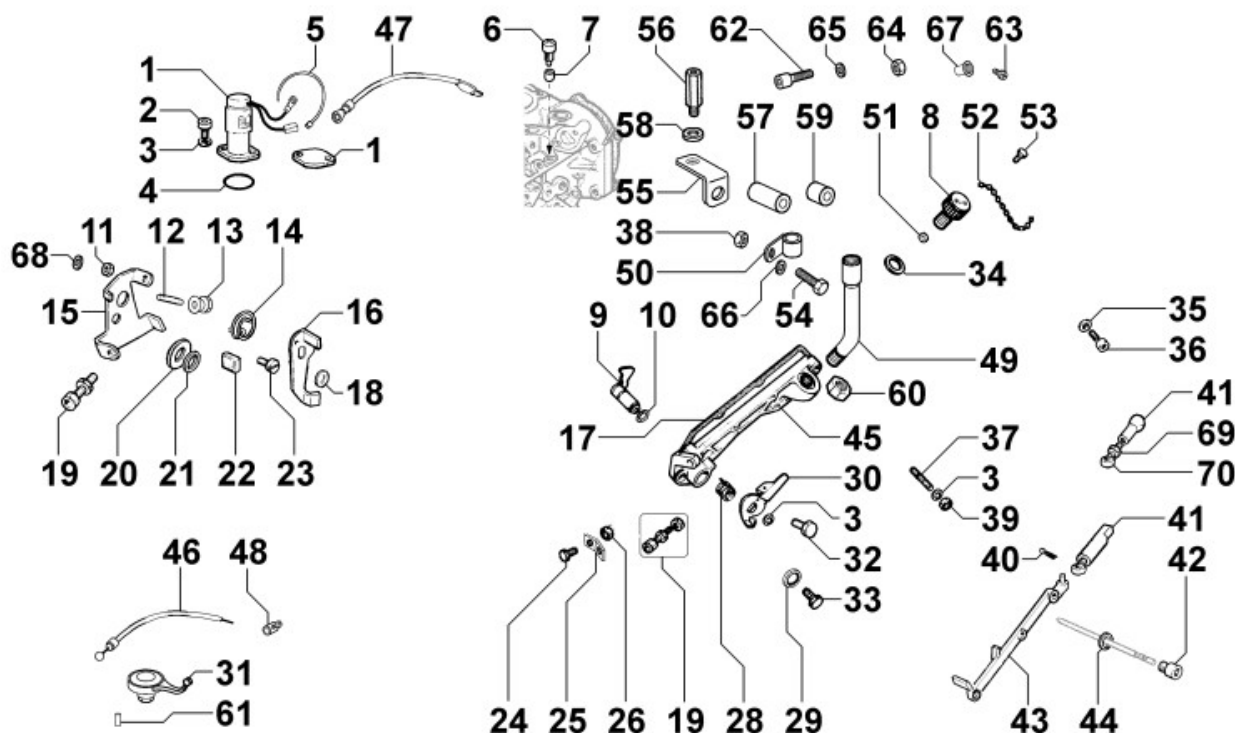

8051250010 - CONTROLS

Pos	Kit	Included In	Code	Description	Qty	Old Code	Tech. Info
1			ED00399R0860-S	FLANGE FOR CLOSING ELECTROMAGNET SEAT	1		
2			ED0097320840-S	SCREW	2		
3		(C)	ED0076250080-S	WASHER	3		
4			ED00579R0790-S	RING	1		
8			ED0090320950-S	FILLERPL.	1		
9	(B)	(C)	ED00494R0880-S	LEVER	1		
10		(B) (C)	ED0012000010-S	O RING	1	ED00579R0010-S	
11		(A)	ED0032400040-S	HEX.NUT	2		
12		(A)	ED0097651710-S	VITE STEI 5x16-UNI 5929 45H	2		
14			ED00547R0230-S	SPRING	1		
15	(A)		ED00613R0910-S	PIASTRINA/PLATE	1		
16			ED0052012700-S	LEVER	1		
17			ED0044311880-S	GASKET	1		
19			ED0091801910-S	END	1		
19			ED0091801930-S	END	1		
23			ED0017700010-S	BOLT	1		
24			ED0032400080-S	HEX.NUT	1		
28		(C)	ED00547R0280-S	SPRING	1		
29			ED0076252740-S	WASHER	2		
30		(C)	ED00491R0670-S	LEVER	1		
32		(C)	ED0017600010-S	BOLT	1		
33			ED0017600030-S	BOLT	1		
34		(C)	ED00758R0390-S	WASHER	1		
35			ED0046700580-S	GASKET	2		
36			ED0097320780-S	SCREW	5		
37			ED0067600340-S	STUD	1		
39			ED00323R0070-S	NUT	1		
40			ED00555R0370-S	SPRING	1		
41			ED00833R0100-S	TIE ROD	1		
42			ED00989R0620-S	SCREW	1		
43			ED00927R0140-S	TIE ROD	1		
44			ED0046700590-S	C.GASKET	1		
45	(C)		ED0027505040-S	COVER	1