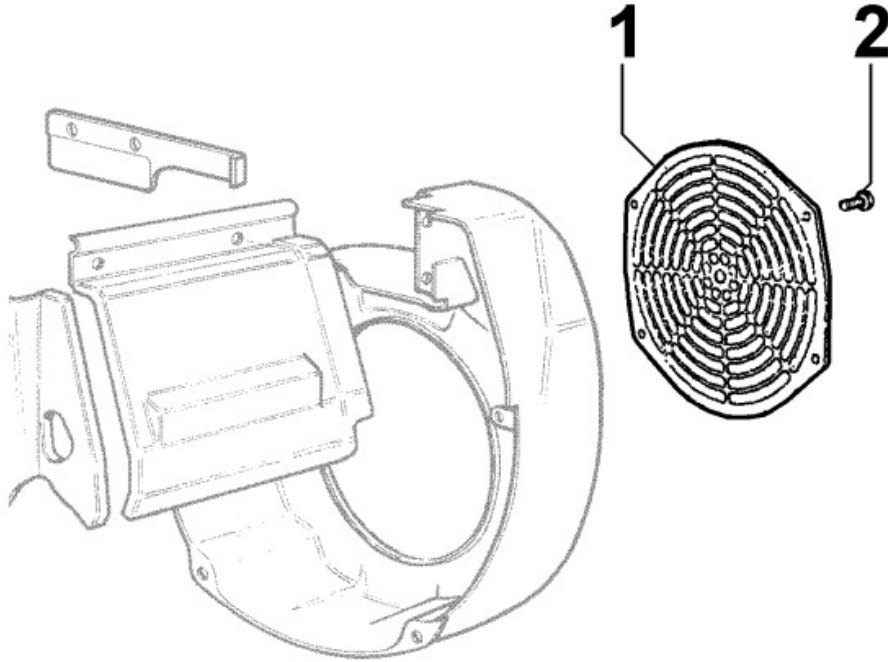

8170250100 - FLYWHEEL PROTECTION

Pos	Kit	Included In	Code	Description	Qty	Old Code	Tech. Info
1			ED0069250090-S	GUARD	1		
2			ED00998R0130-S	SCREW	4