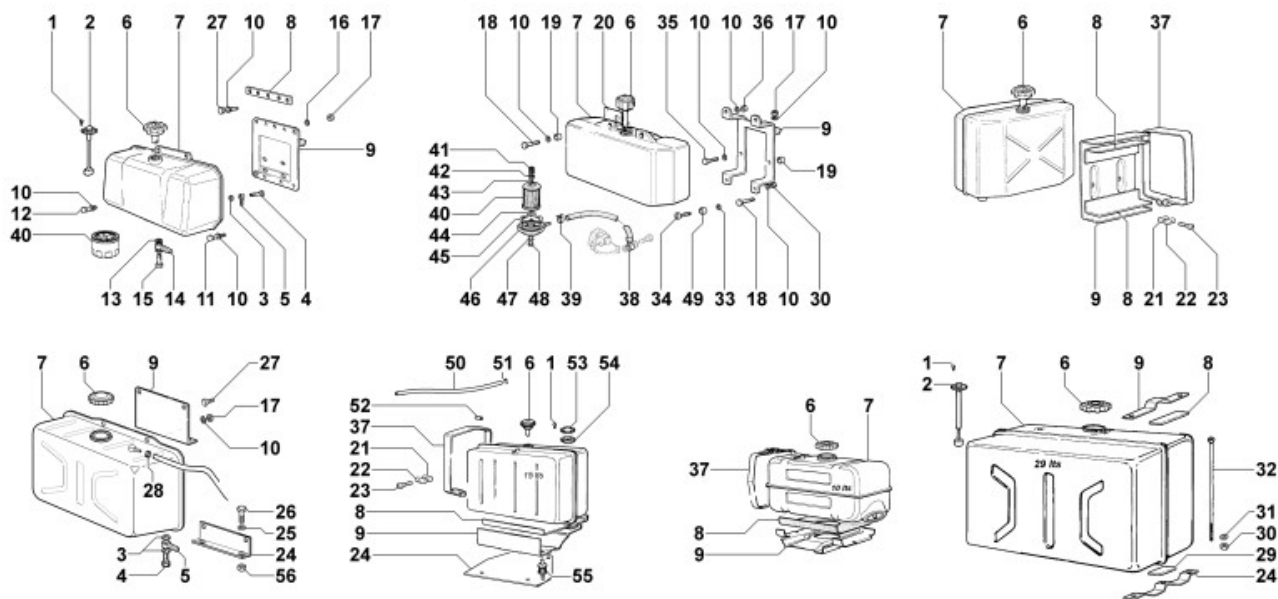

8063250350 - FUEL TANK

Pos	Kit	Included In	Code	Description	Qty	Old Code	Tech. Info
6			ED0090430980-S	TANK CAP	1		
7		(A)	ED0081011060-S	POLYETHYLENE TANK	1		
9			ED00879R0680-S	TANK SUPPORT	1		
10			ED0076250120-S	WASHER	12		
17			ED0032400160-S	HEX.NUT	2	ED00323R0030-S	
18			ED0017700060-S	BOLT	4		
19			ED00354R0800-S	DISTANZIALE/SPACER 10	4		
20			ED00582R0960-S	TARGHETTA ADESIVA/ADHESIV #10	1		
30			ED0032030750-S	NUT	4		
35			ED0017700890-S	SCREW	2		
38		(B) (C)	ED0093758570-S	FUEL TUBE	1		
39		(B) (C)	ED0036300080-S	CLAMP	1		
40		(C)	ED0021752050-S	FUEL FILTER	1		
40		(C)	ED0021752050-S	FUEL FILTER	1	ED00175R0320-S	
46		(C)	ED00391R0450-S	FUEL FILTER-INTAKE	1		
56			ED00354R0200-S	DISTANZIALE/SPACER	2