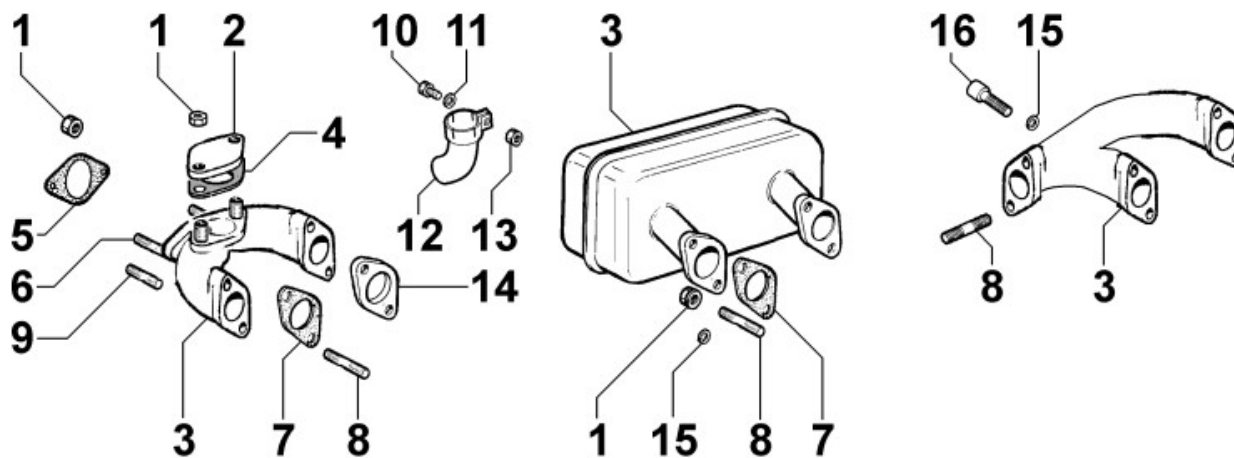

8085250170 - EXHAUST GAS MANIFOLD

Pos	Kit	Included In	Code	Description	Qty	Old Code	Tech. Info
1			ED0032401630-S	HEX.NUT	4		
3			ED0054620990-S	MUFFLER	1		
7			ED00450R0960-S	GASKET	2		
8			ED0067800680-S	STUD	4		
14			ED00399R0800-S	FLANGIA/FLANGE	2