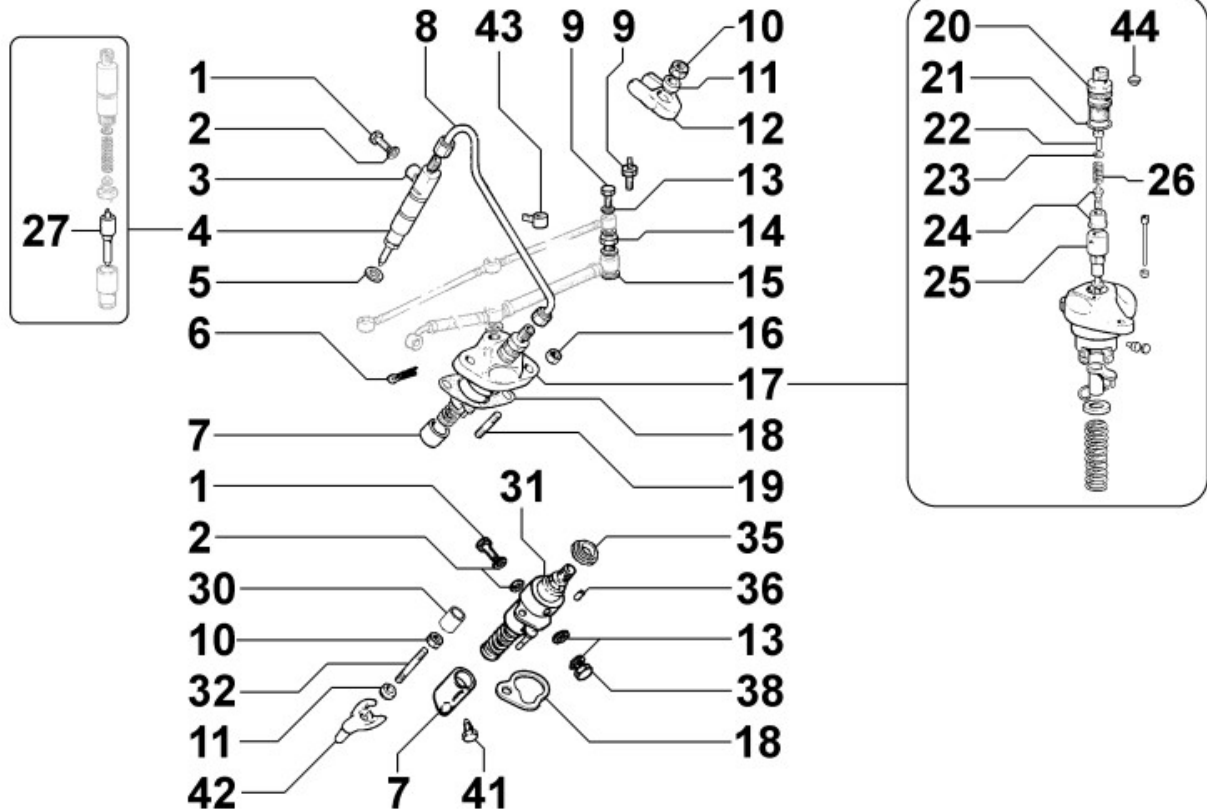

8030250010 - INJECTION SYSTEM

Pos	Kit	Included In	Code	Description	Qty	Old Code	Tech. Info
1			ED0072600530-S	UNION	2		
2			ED0046700620-S	GASKET	2		
3			ED00754R0500-S	WASHER	2		
4	(A)		ED00644R0470-S	SPRAYER COMPLETE NEW-DIESEL	2		
5			ED00754R0510-S	WASHER	2		
5			ED00754R0350-S	WASHER	2		
6			ED00555R0370-S	SPRING	3		
7			ED0072150350-S	TAPPET	2		
8			ED00944R0670-S	PIPE	2		
9			ED00716R0170-S	UNION	2		⚠
10			ED0032400160-S	HEX.NUT	2	ED00323R0030-S	
11			ED00771R0970-S	WASHER	2		
12			ED00858R0940-S	BRACKET	2		
13			ED0046700580-S	GASKET	6		
14			ED0019010120-S	BOLT	2	ED0082550110-S	
14			ED0019010120-S	BOLT	2	ED0019010130-S	
15			ED0046700600-S	C.GASKET	4		
16			ED0032030990-S	NUT	4		
17	(B)		ED00656R0600-S	INJE.PUMP	2		
18			ED0045800230-S	GASKET 0.30	2		
18			ED0045800290-S	GASKET 0.10	6		
18			ED0045800570-S	GASKET 0.05	2		
19			ED0067800680-S	STUD	4		
27		(A)	ED00644R0680-S	NOZZLE	1	ED00644R0530-S