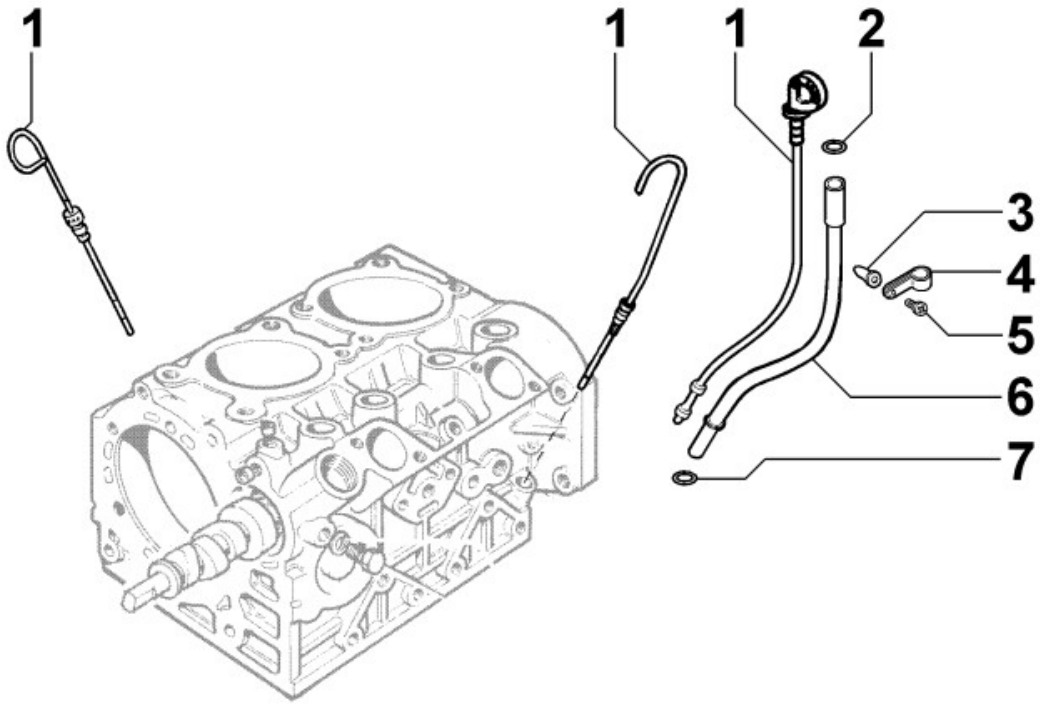

8043250010 - OIL DIPSTICK