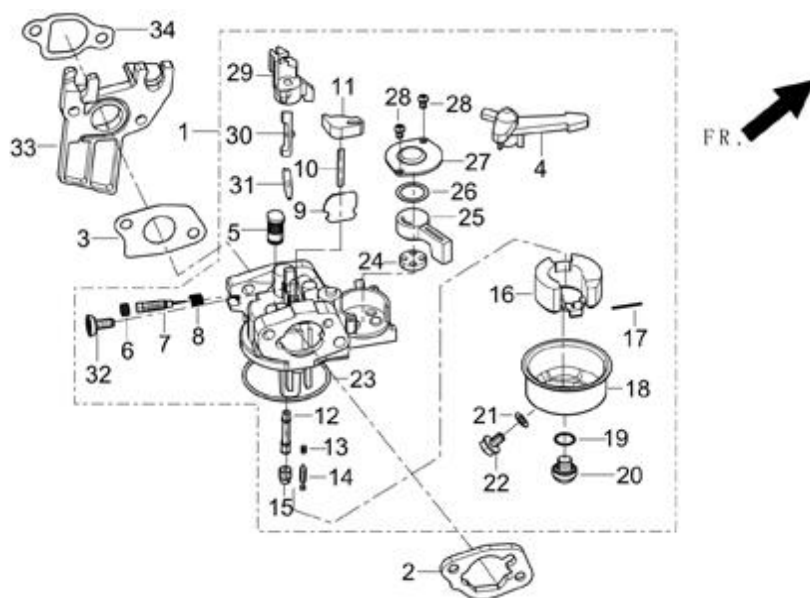

FIG.9 CARBURETOR ASSY. (E11)

N°	Ref externe - External ref	PUBERT Reference	DESIGNATION - DESCRIPTION	QTY
E11-1	16100-Z530210-0000	0001180020	CARBURETOR ASSY.	1
E11-2	17001-Z010210-0000	0001180021	GASKET, AIR CLEANER	1
E11-3	16001-Z010110-0000	0001180022	GASKET, CARBURETOR	1
E11-4		0001180047	CHOKE LEVER	1
E11-33	16003-Z010110-0000	0001180023	PLATE, CARBURETOR INSULATOR	1
E11-34	16002-Z050110-0000	0001180024	GASKET, CARBURETOR INSULATOR	1