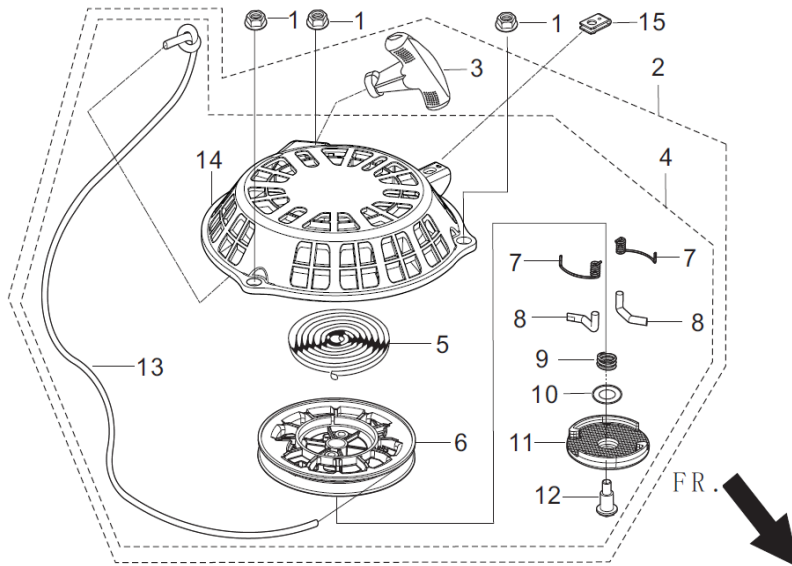

N°	Ref externe-External ref	PUBERT Reference	DESIGNATION - DESCRIPTION	QTY
E03-1	13201-Z340110-0000	0001210311	RING, THE FIRST	1
E03-2	13202-Z340110-0000		RING, THE SECOND	1
E03-3	13210-Z340120-0000		RING SET, OIL	1
E03-4	13111-Z340110-0000	0001210312	PISTON	1
E03-5	13122-Z010110-0000	0001180014	CLIP, PISTON PIN	2
E03-6	13121-Z010110-0000	0001180011	PIN, PISTON	1
E03-7	13010-Z030110-0000	0001210313	ROD, CONNECTING	1
E03-12	13300-Z032410-0000	0001210324	CRANKSHAFT ASSY.	1

set of valves 0001180053

Train valve 0001210310 -
2 par moteur

FR.

N°	Ref externe-External ref	PUBERT Reference	DESIGNATION - DESCRIPTION	QTY
E05-2	14314-Z010110-0000		NUT , VALVE ADJUSTING	2
E05-3	12112-Z010110-0000	0001090011	SEAT, VALVE SPRING	2
E05-4	14311-Z010110-0000		ROCKER, VALVE	2
E05-5	12103-Z030110-0000	0001210320	SPRING, VALVE	2
E05-6	12101-Z030110-0000		GUIDE, SEAL	1
E05-7	14313-Z010110-0000		BOLT, VALVE ADJUSTING	2
E05-8	12111-Z340110-0000		VALVE, INTAKE	1
E05-9	14090-Z030110-0000	0001150108	PLATE SUBASSEMBLY, LIFTER STOPPER	1
E05-10	14071-Z010110-0000		LIFTER, VALVE	2
E05-11	14081-Z010110-0000		TAPPET, VALVE	2
E05-12	14200-Z010110-0000		CAMSHAFT ASSY.	1
E05-14	12121-Z340210-0000		VALVE, EXHAUST	1