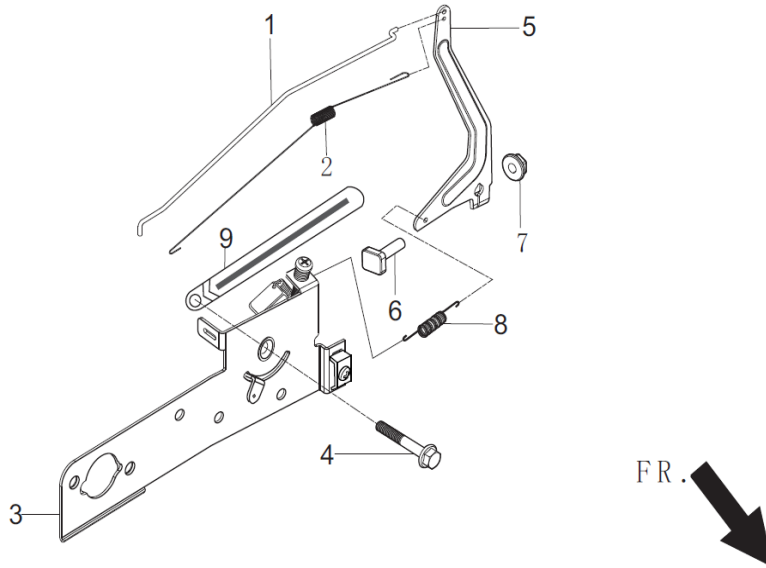

N°	Ref externe-External ref	PUBERT Reference	DESIGNATION - DESCRIPTION	QTY
E13-1	16062-Z030110-0000	0001210318	ROD, GOVERNEOR	1
E13-2	16012-Z030120-0000	0001210043	SPRING, THROTTLE VALVE RETURNING	1
E13-3	16520-Z030230-0000		CONTROL ASSY, THROTTLE (included switch)	1
E13-4	90007-0628-A1		BOLT	1
E13-5	16070-Z030130-0000		SUPPORT SUBASSEMBLY, GOVERNOR	1
E13-6	16072-Z010110-0000		BOLT, GOVERNOR SUPPORT	1
E13-7	90305-0600-31		NUT	1
E13-8	16063-Z340110-0000	0001210044	SPRING, GOVERNOR	1
E13-9	90684-Z030120-0000		CLIP	1