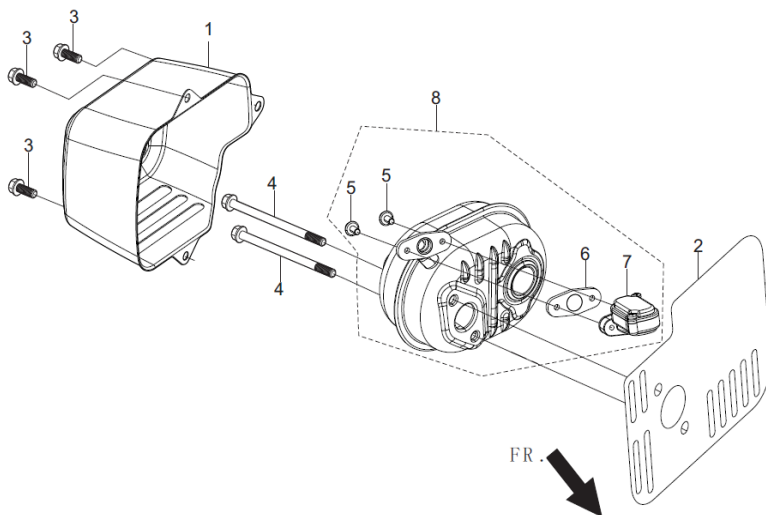

N°	Ref externe-External ref	PUBERT Reference	DESIGNATION - DESCRIPTION	QTY
F04-1	18130-Z030120-QB00	0001210037	COVER, MUFFLER OUTER	1
F04-2	18001-Z340110-0000	0001210317	GASKET, EXHAUST OUTLET	1
F04-3	90007-0612-A1	0300010613	BOLT	3
F04-4	90001-Z030210-0000	0300010624	BOLT	2
F04-8	18100-Z030110-QA00	0001210035	MUFFLER ASSY.	1