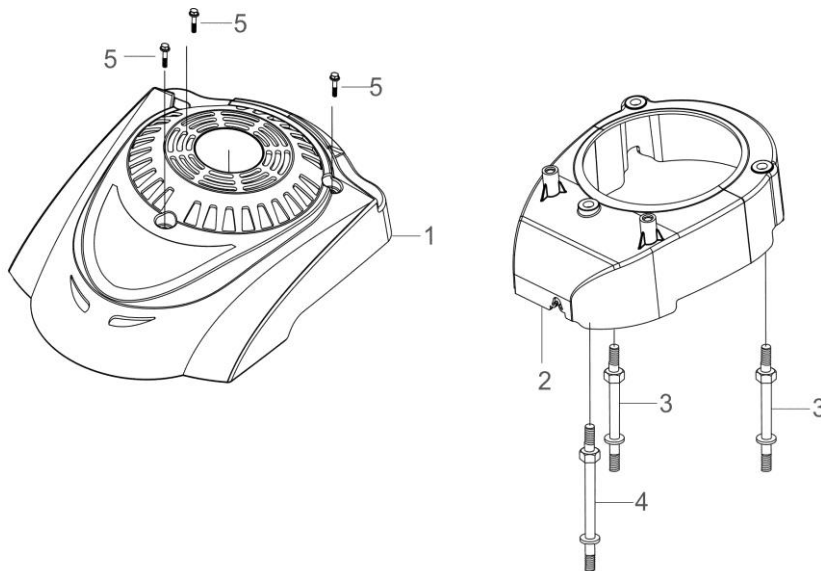

N°	Ref externe-External ref	PUBERT Reference	DESIGNATION - DESCRIPTION	QTY
E14-1	80001-Z030110-Q200	0001210030	HOUSING, ENGINE	1
E14-2	28110-Z030220-0000	0001210045	SHROUD	1
E14-3	28001-Z030110-0000	0001210046	STUD	2
E14-4	28001-Z030220-0000	0001210047	STUD	1
E14-5	90001-0514-01		BOLT	3