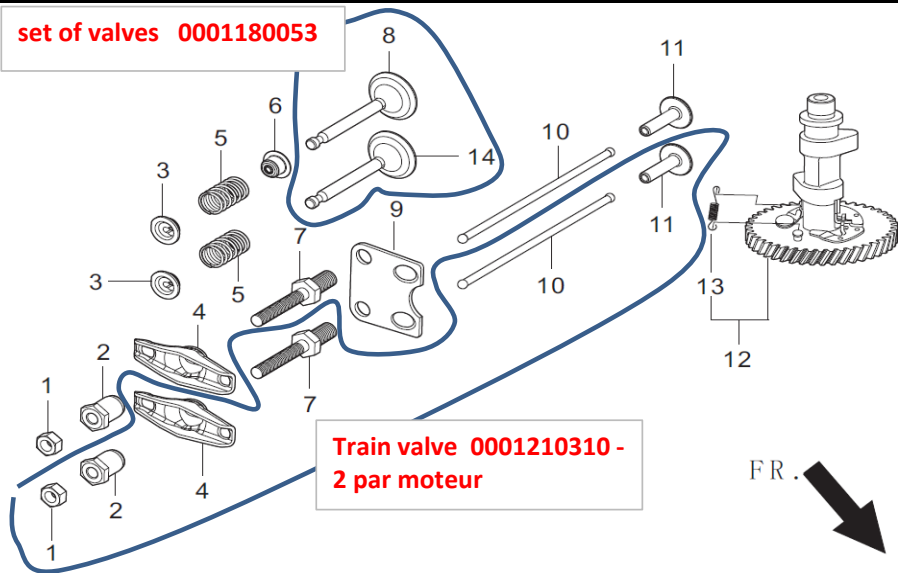

set of valves 0001180053

Train valve 0001210310 -
2 par moteur

FR.

N°	Ref externe-External ref	PUBERT Reference	DESIGNATION - DESCRIPTION	QTY
E05-2	14314-Z010110-0000		NUT , VALVE ADJUSTING	2
E05-3	12112-Z010110-0000	0001090011	SEAT, VALVE SPRING	2
E05-4	14311-Z010110-0000		ROCKER, VALVE	2
E05-5	12103-Z030110-0000	0001210320	SPRING, VALVE	2
E05-6	12101-Z030110-0000		GUIDE, SEAL	1
E05-7	14313-Z010110-0000		BOLT, VALVE ADJUSTING	2
E05-8	12111-Z340110-0000		VALVE, INTAKE	1
E05-9	14090-Z030110-0000	0001150108	PLATE SUBASSEMBLY, LIFTER STOPPER	1
E05-10	14071-Z010110-0000		LIFTER, VALVE	2
E05-11	14081-Z010110-0000		TAPPET, VALVE	2
E05-12	14200-Z010110-0000		CAMSHAFT ASSY.	1
E05-14	12121-Z340210-0000		VALVE, EXHAUST	1