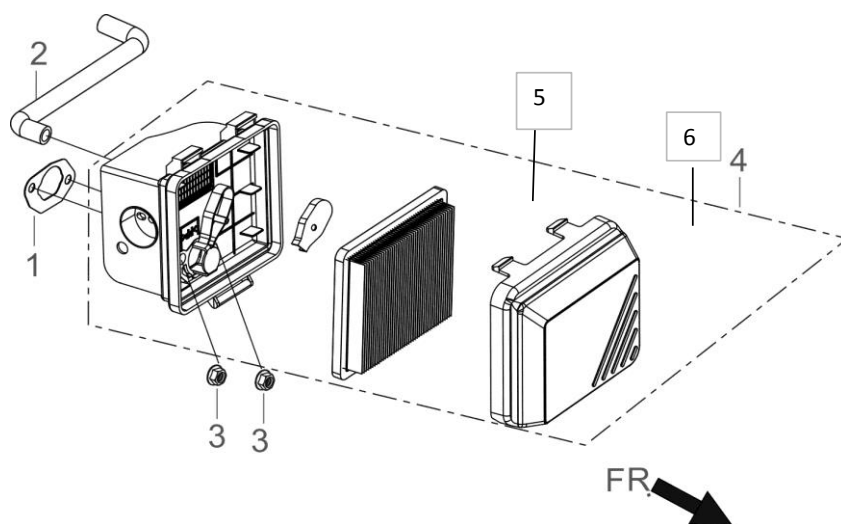

N°	Ref externe-External ref	PUBERT Reference	DESIGNATION - DESCRIPTION	QTY
F02-1	17001-Z030120-0000	0001210309	GASKET, AIR CLEANER	1
F02-2	17004-Z030310-0000	0001210323	TUBE, BREATHER	1
F02-3	90305-0600-31		NUT	2
F02-4	17100-Z030210-0000	0001210024	CASE, AIR CLEANER	1
F02-5	90305-0600-31	0001010013	ELEMENT	2
F02-6	17100-Z030210-0000	0001210025	COVER	1