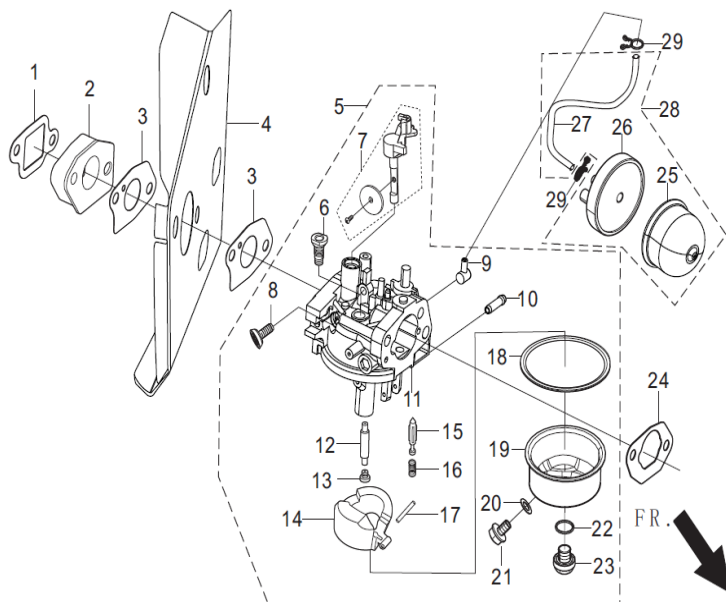

N°	Ref externe-External ref	PUBERT Reference	DESIGNATION - DESCRIPTION	QTY
E11-1	16004-Z030110-0000	0001210305	GASKET, INSULATOR PLATE	1
E11-2	16003-Z030110-0000	0001210306	PLATE, CARBURETOR INSULATOR	1
E11-3	16001-Z010110-0000	0001210307	GASKET, CARBURETOR	2
E11-4	16002-Z340110-0000	0001210308	GASKET, CARBURETOR INSULATOR	1
E11-5	16100-Z340210-0000	0001210304	CARBURETOR ASSY.	1
E11-24	17001-Z030120-0000	0001210309	GASKET, AIR CLEANER	1
E11-27	16211-Z250110-0000	0001210012	TUBE, STARTING RICHED VALVE	1
E11-28	16210-Z250120-0030	0001210041	VALVE, STARTING RICHED	1
E11-29	90685-0700-01		CLAMP	2