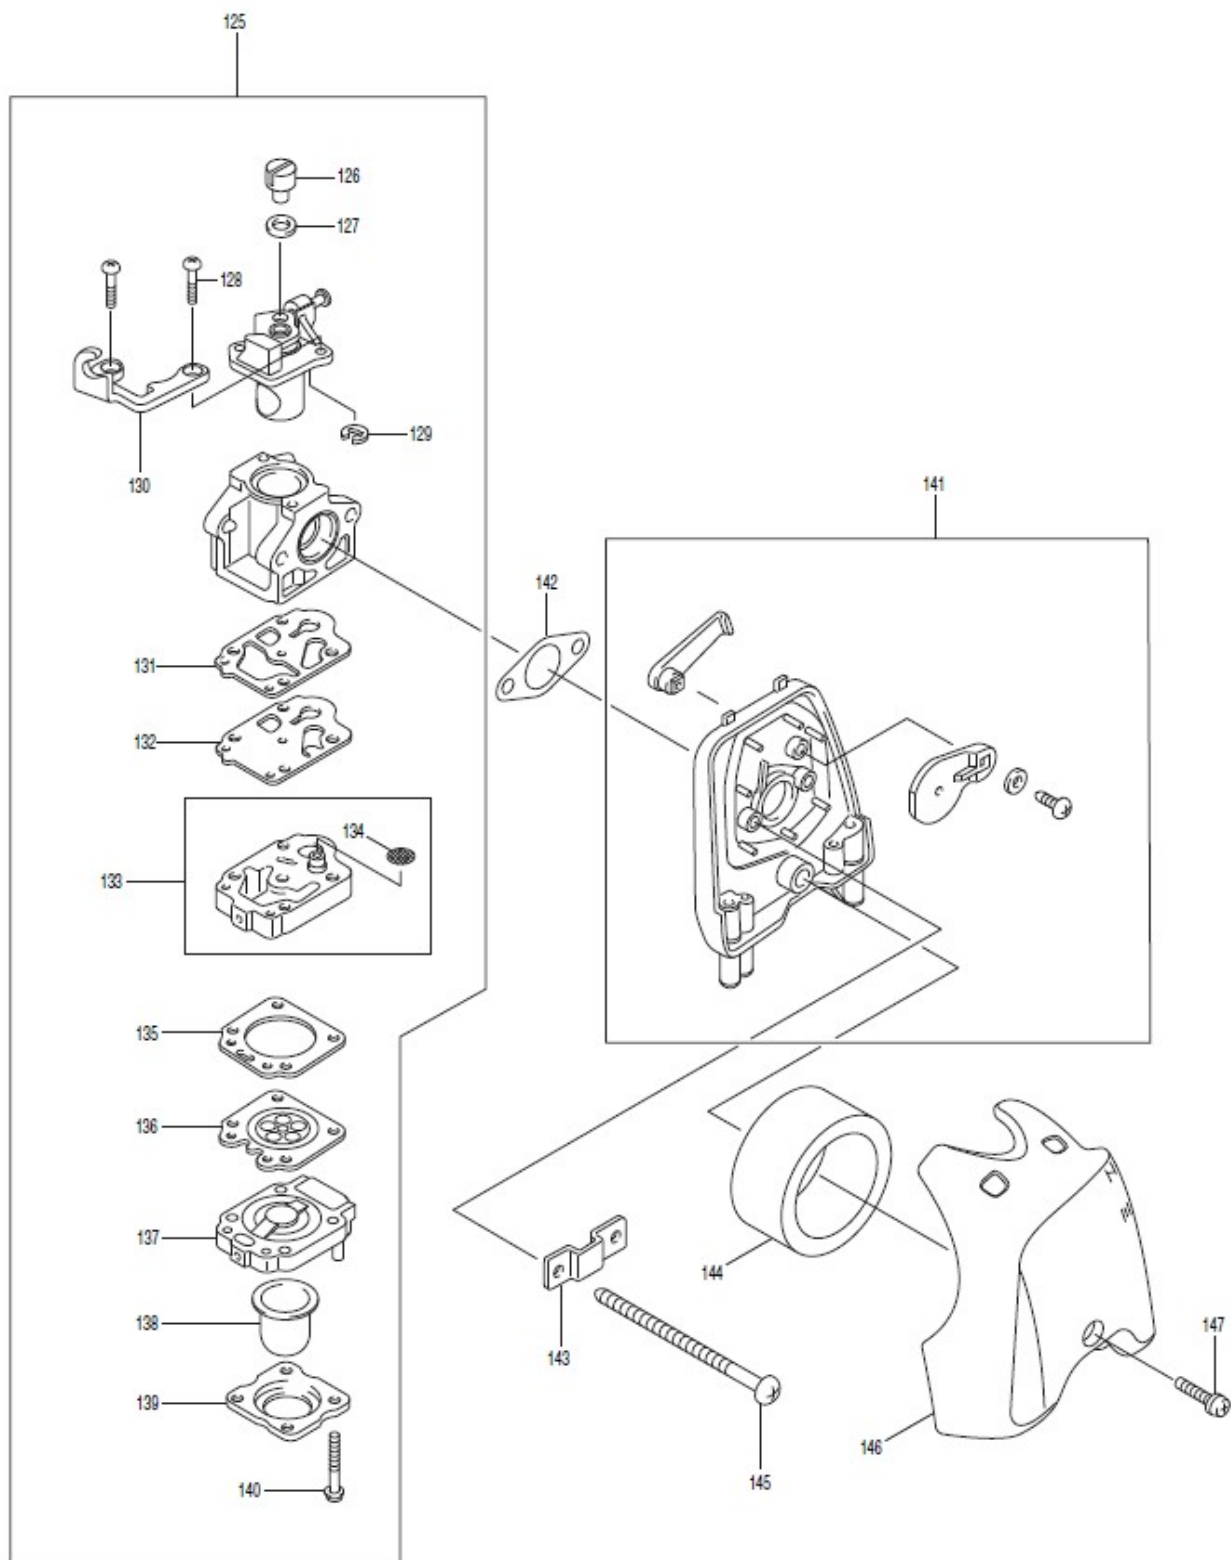

Débroussailleuse DBC260U

Item	Parts_No.	Parts_Description	Qty	Unit	T_Information
1	6274501000	GRIP	1	PC.	
2	6274500901	HANDLE	1	PC.	
3	6254031001	HANDLE HOLDER ASSY	1	PC.	
3		INC. 4 5	0		
4	119059890	SOCKET HEAD BOLT M5X25	4	PC.	
5	119059940	HEX. SOCKET HEAD BOLT M5X30	2	PC.	
6	6197005001	HANGER ASS'Y	1	PC.	
6		INC. 7	0		
7	140059360	SCREW & WASHER ASS'Y	1	PC.	
8	6259514700	CAUTION LABEL	1	PC.	
9	6251056000	PIPE	1	PC.	
10	6259549500	CAUTION LABEL	1	PC.	
11	6274501200	HANDLE	1	PC.	
12	6255069000	CONTROL LEVER ASSY	1	PC.	
012-1	6255069001	CONTROL LEVER ASSY	1	PC.	Y05351
13	6258064000	PROTECTOR ASSY	1	PC.	
13		INC. 14 17-19	0		
14	6258065000	PROTECTOR ASSY	1	PC.	
14		INC. 15 16	0		
15	100069790	BOLT M6X30	2	PC.	
16	6258509400	PROTECTOR CLAMP	1	PC.	
17	140059380	SCREW ASSEMBLY	2	PC.	
18	6258053001	PROTECTOR COMPLETE	1	PC.	
19	21805000	NUT M5	2	PC.	
20	119059490	SOCKET HEAD BOLT M5X14 (WSW)	1	PC.	
21	6243006002	CASEGEAR ASSY	1	PC.	
21		INC. 22-35	0		
22	6253011012	OIL BOLT M6X9	1	PC.	
23	6218500200	GUARD	1	PC.	
24	140059390	SCREW ASSEMBLY	2	PC.	
25	600069990	BALL BEARING 626ZZ	1	PC.	
26	600109910	BALL BEARING 6000DDU	1	PC.	
27	31426000	INNER SNAP RING	1	PC.	
28	6218501601	RECEIVE WASHER	1	PC.	
29	6218003001	CLAMP COMPL. WASHER	1	PC.	
30	6258505001	NUT	1	PC.	
31	6243008002	CUTTER SHAFT SET	1	PC.	
32	119059890	SOCKET HEAD BOLT M5X25	1	PC.	
33	6212500300	BALL BEARING #609ZZ	1	PC.	
34	6193006120	OUTER SNAP RING	1	PC.	
35	31424000	INNER SNAP RING	1	PC.	
36	6191500401	SHAFT	1	PC.	
37	6255069000	CONTROL LEVER ASSY	1	PC.	
37		INC. 38-40 42-46	0		
037-1	6255069001	CONTROL LEVER ASSY	1	PC.	Y05351
037-1		INC. 38-40 42-46	0		Y05351
38	119059980	SOCKET HEAD BOLT M5X30	1	PC.	
39	6195006060	TAPPING SCREW M4X20	2	PC.	
40	6255069010	WIRE ASSY	1	PC.	
40		INC. 41	0		
040-1	6255069011	WIRE ASSY	1	PC.	Y05351
040-1		INC. 41	0		Y05351
41	6255069020	WIRE COMPLETE	1	PC.	
041-1	6255069021	WIRE COMPLETE	1	PC.	Y05351