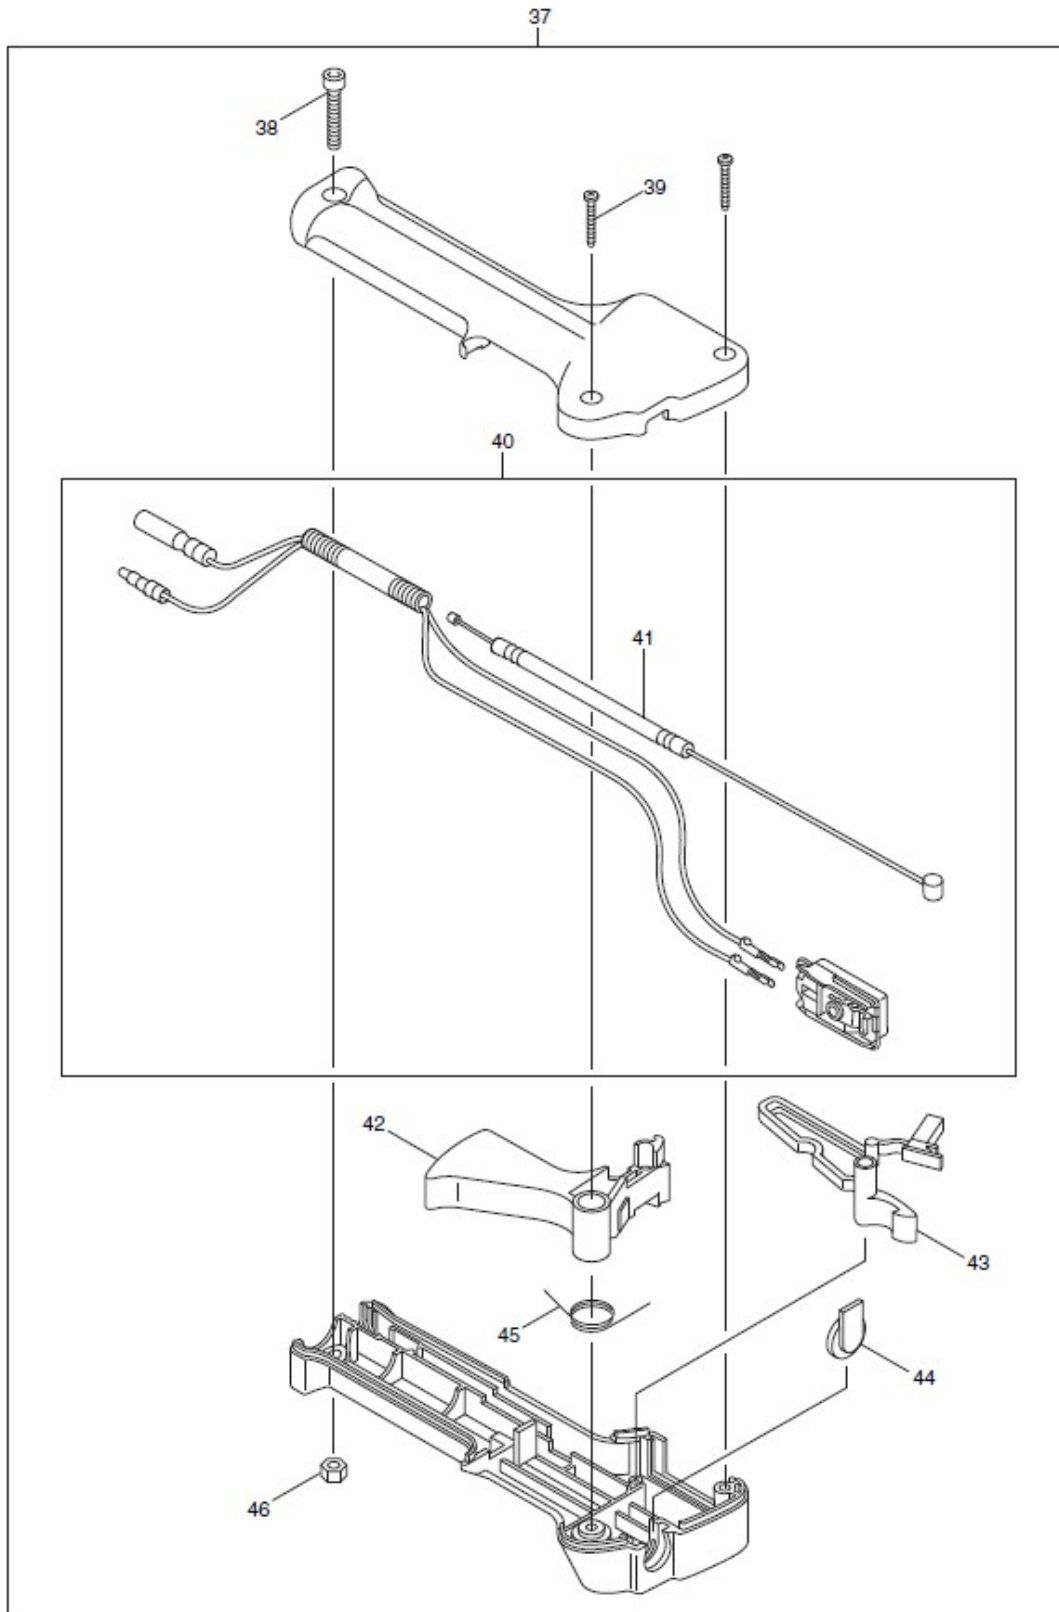

Débroussailleuse DBC260U

2008/02
DBC260U 2/4