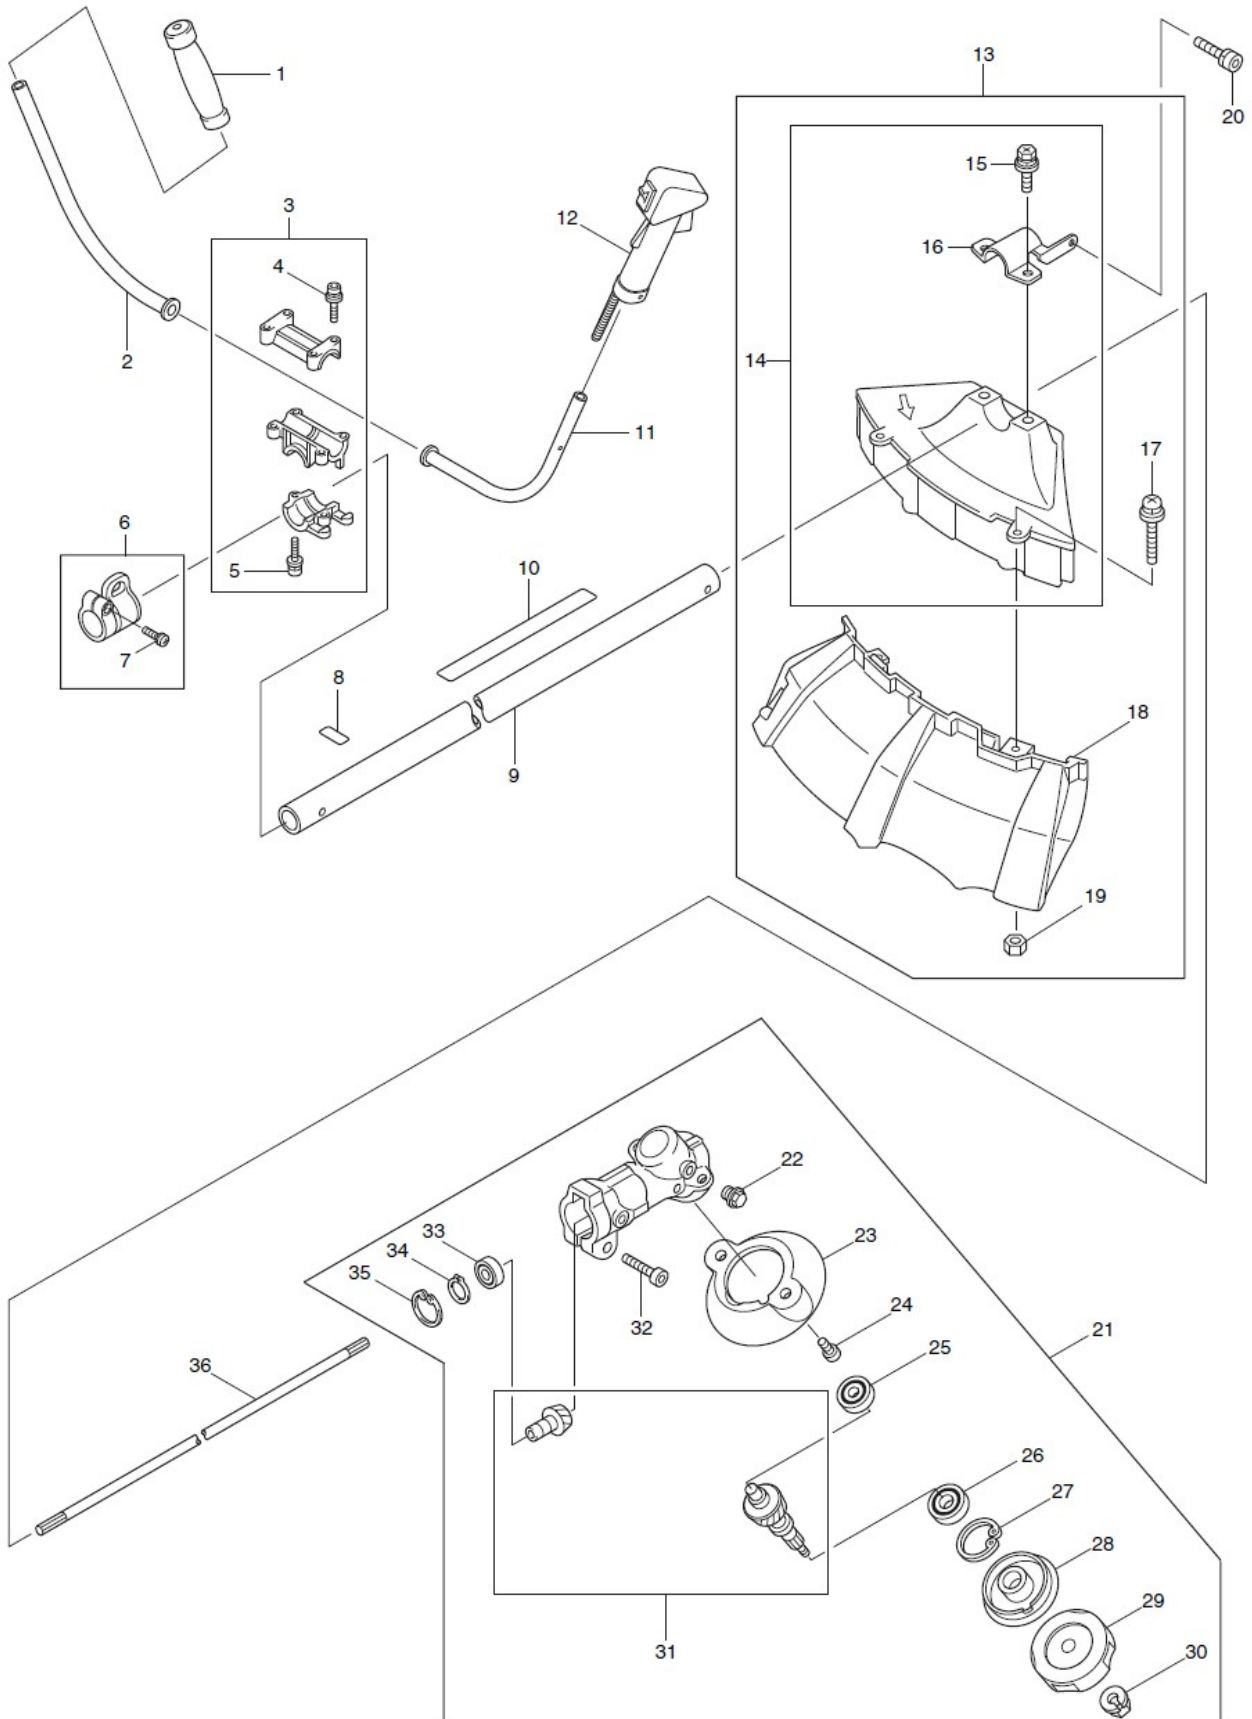

Débroussailleuse DBC260U

2008/02
DBC260U 1/4