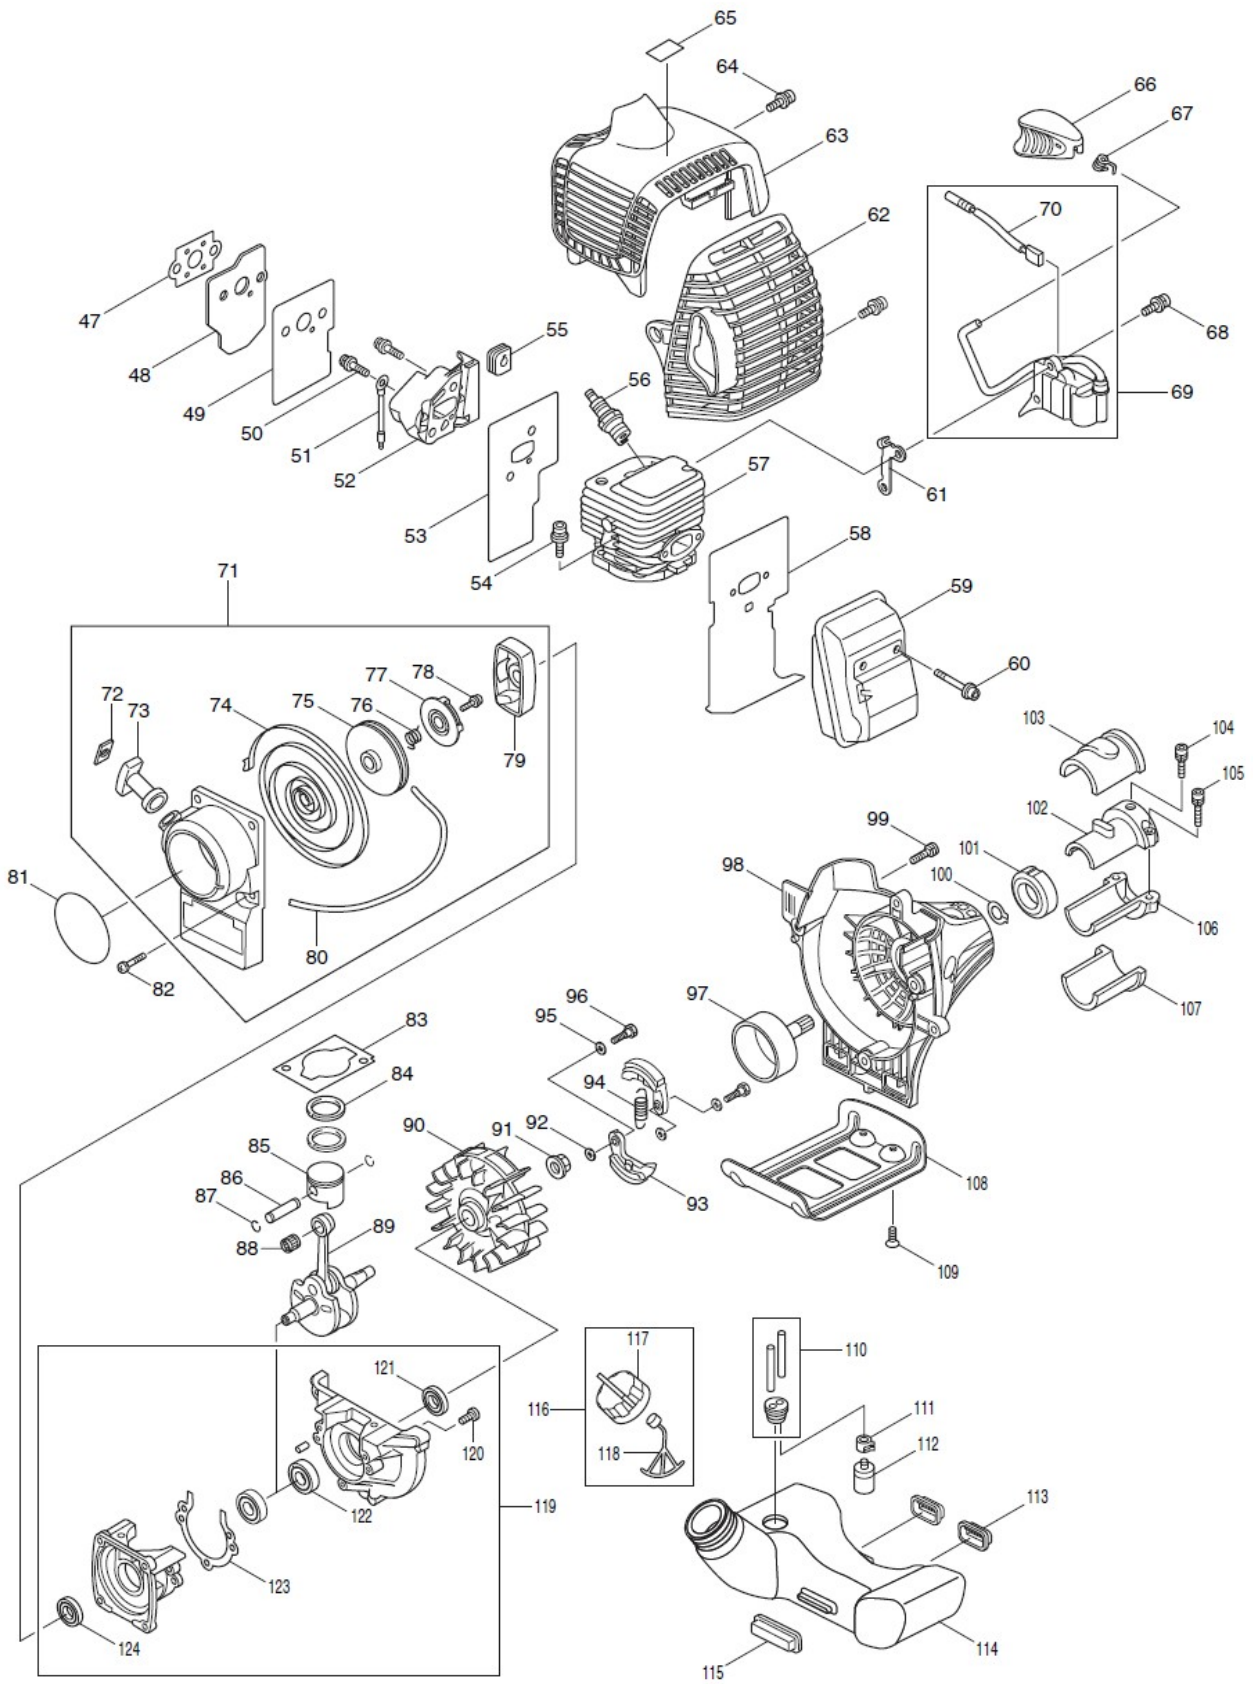

Débroussailleuse DBC260U

2008/02
DBC260U 3/4