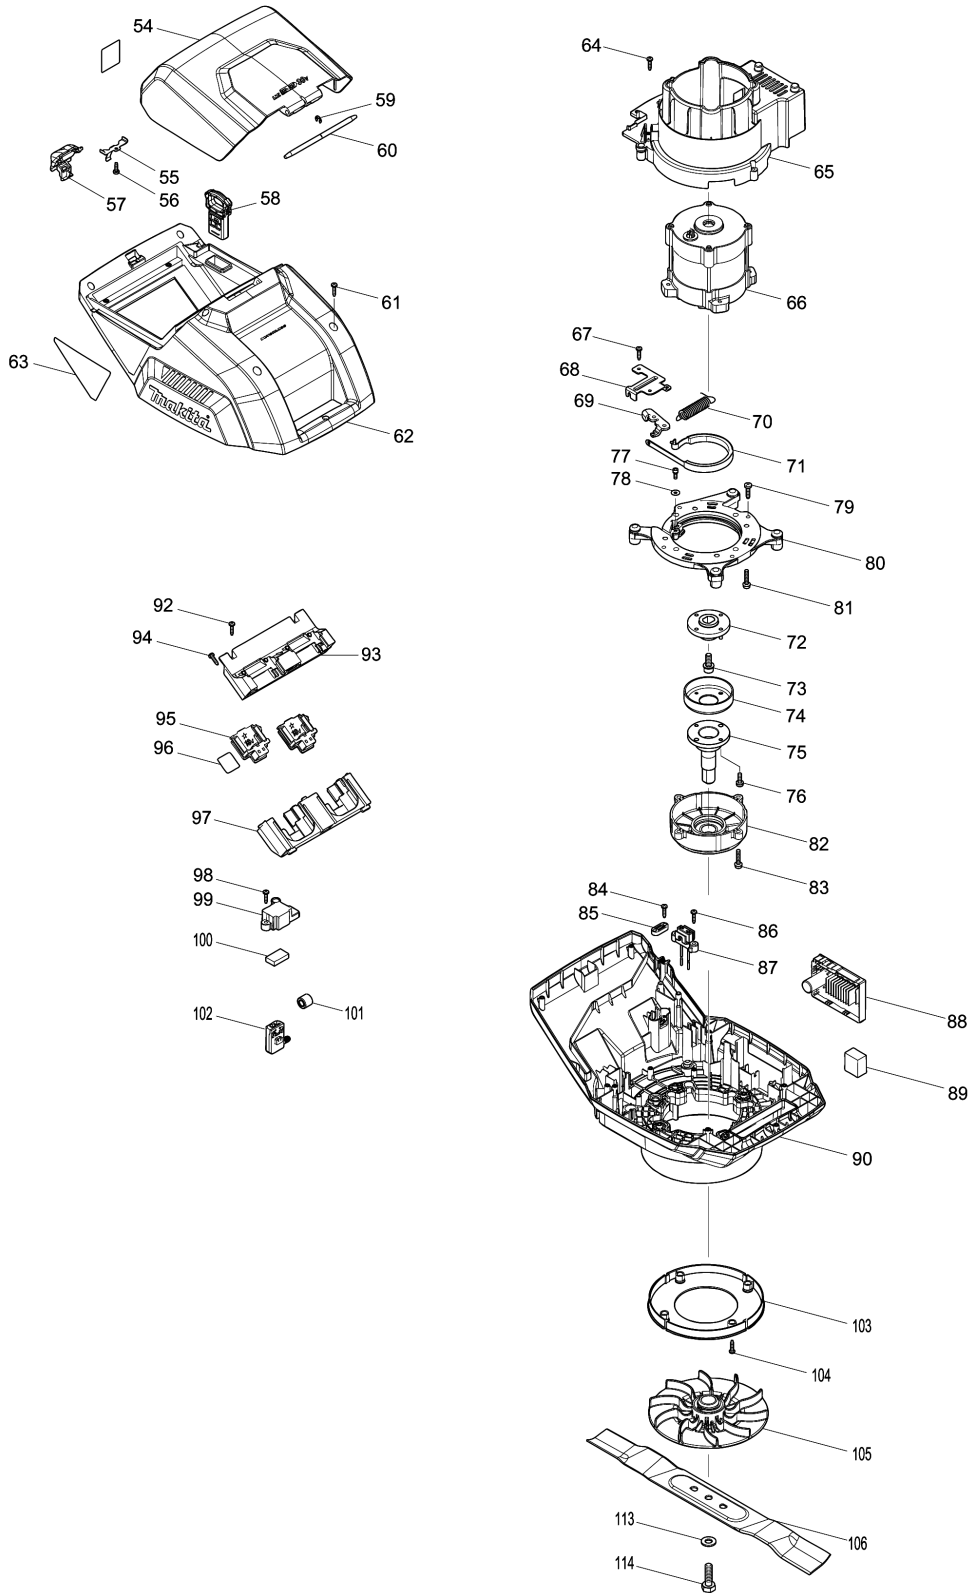

Model No.DLM460 460MM CORDLESS LAWN MOWER